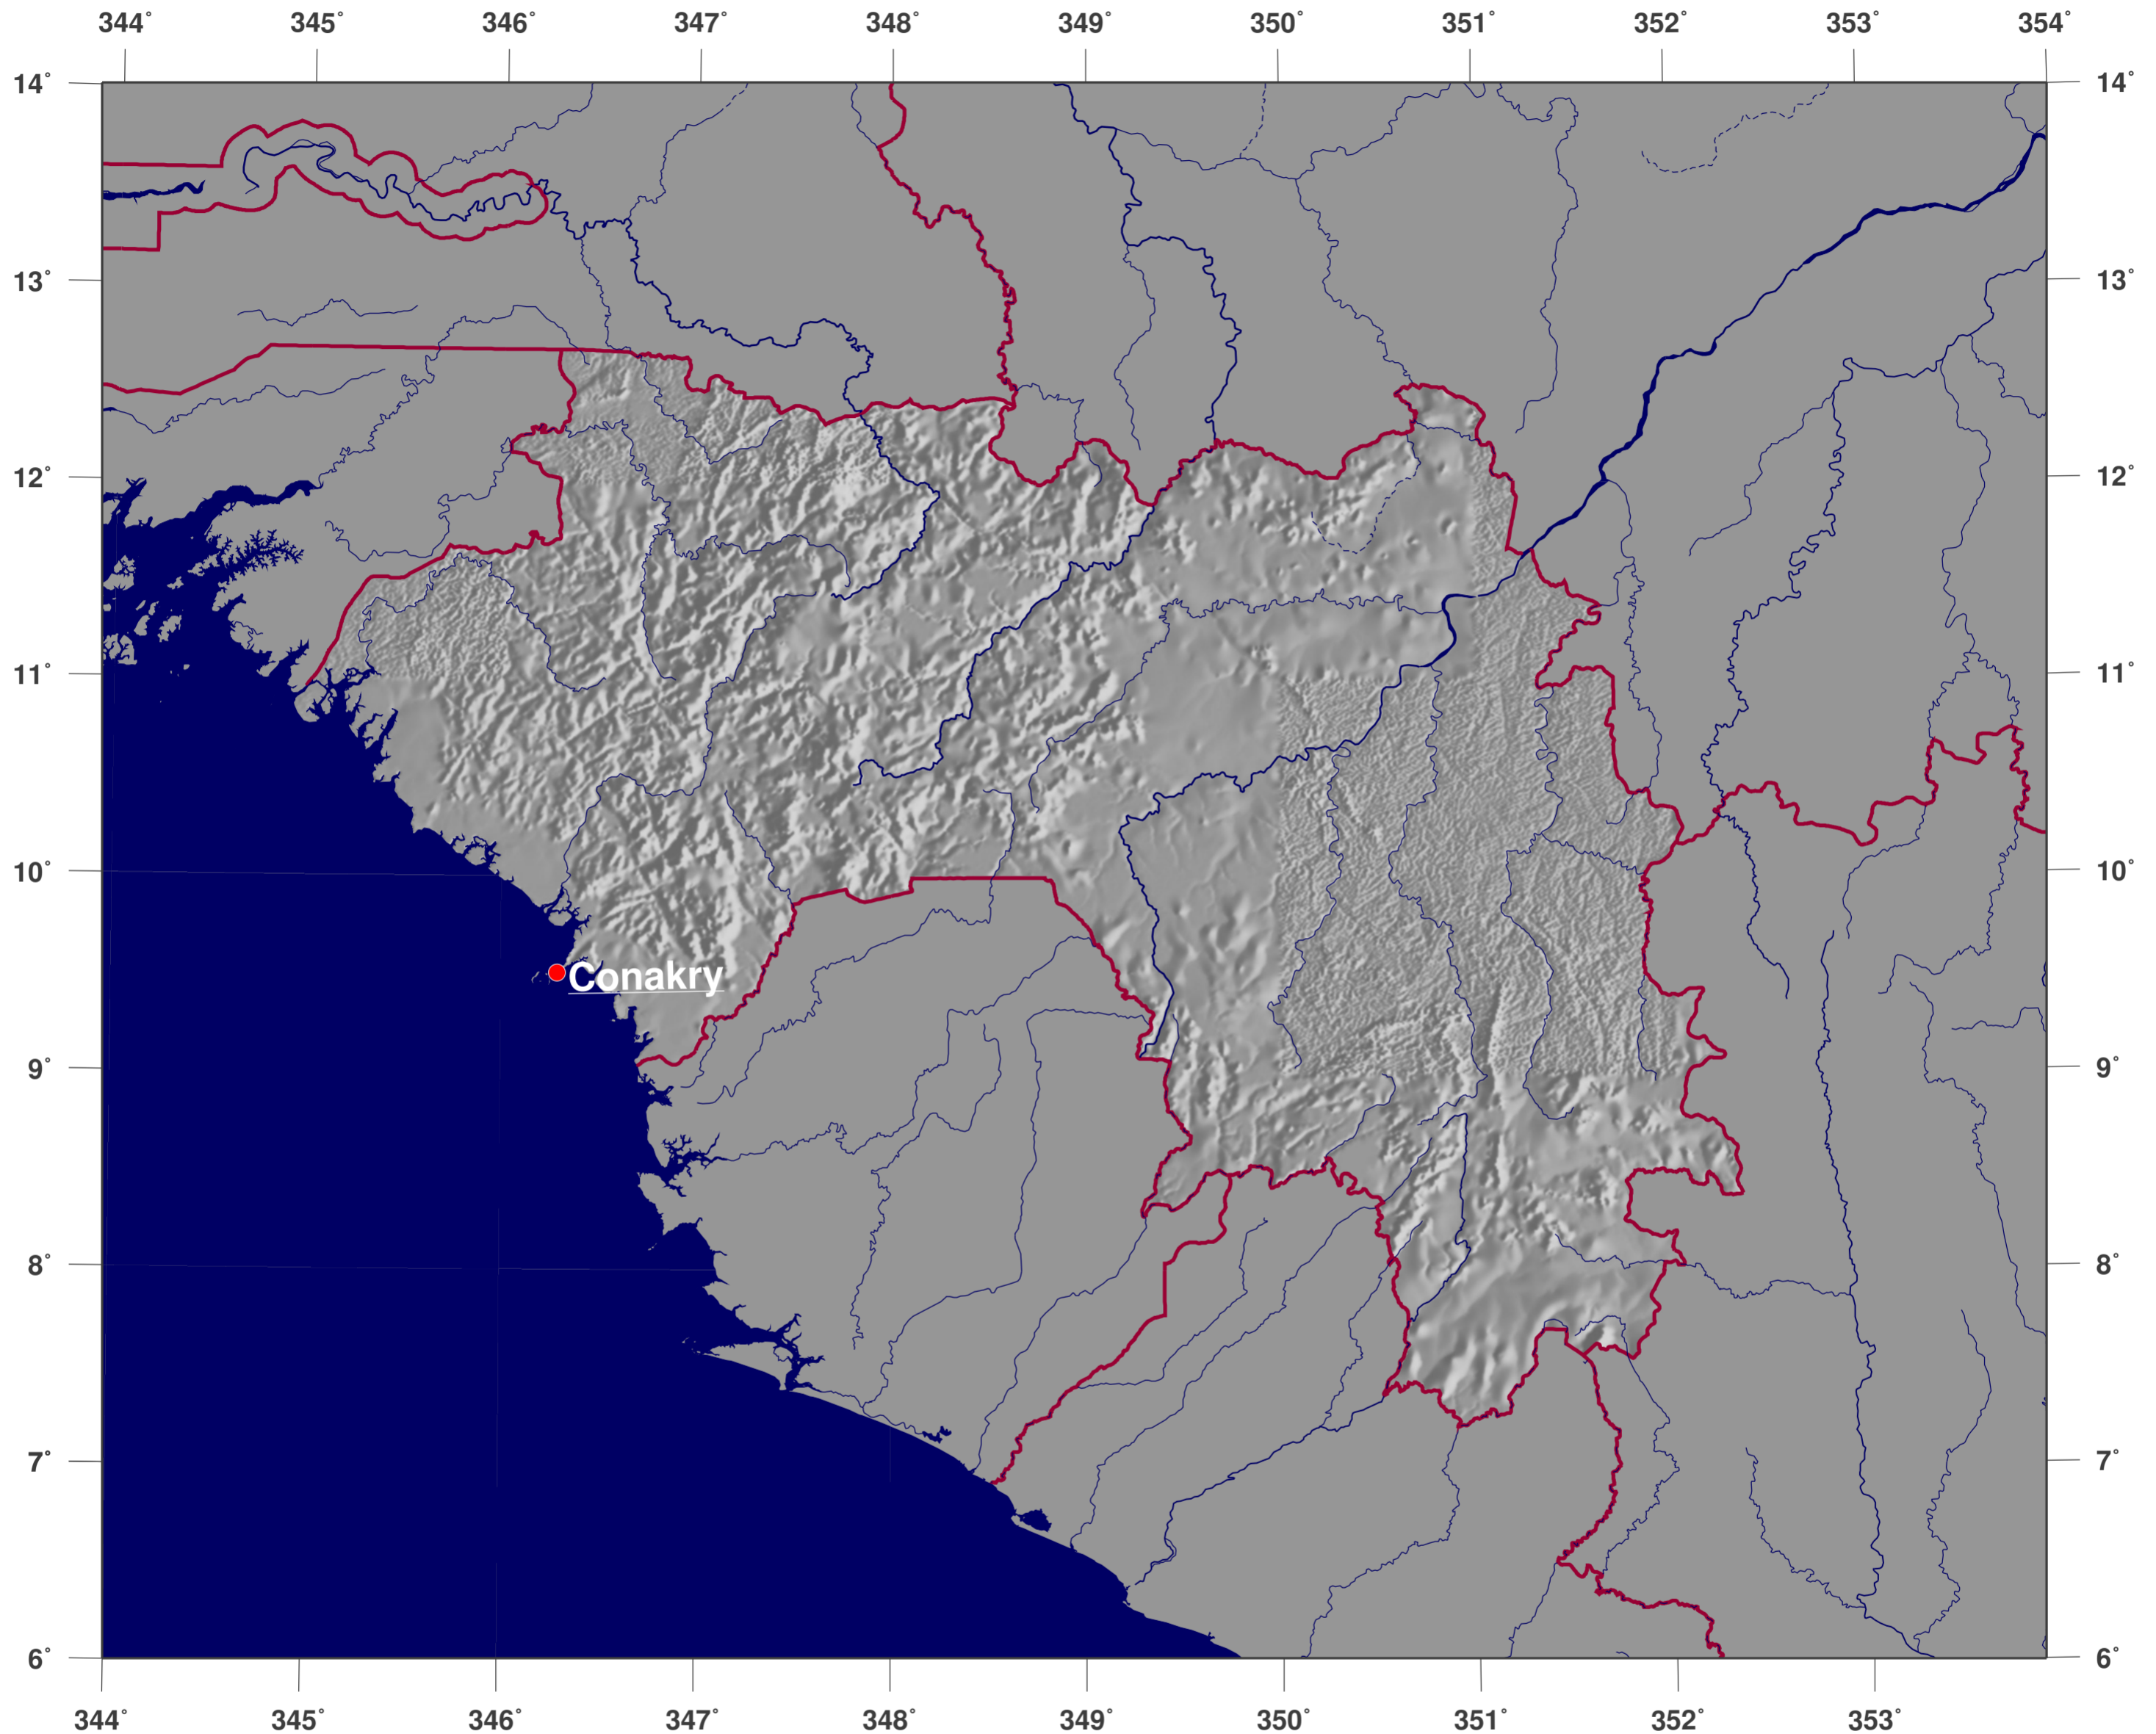

# Guinea: shaded relief map

**GINKGO  
MAPS**

**Map-License:**

This map is licensed under the Creative Commons Attribution 3.0 License (<http://creativecommons.org/licenses/by/3.0/>). Please cite the GinkgoMaps-project or link back (<http://www.ginkgomaps.com>).

**Parameter and used data:**

Map Projection: Lambert (equal area); Map Center: lat 9.93°; lon -11.28°; vector data: GSHHS and political borders by GMT ([gmt.soest.hawaii.edu](http://gmt.soest.hawaii.edu)); raster data: 30sec dtm-blend of GTOPO30, ICBAO, TOPO6.2, and ETOPO5 provided by Geoware (<http://www.geoware-online.com>)