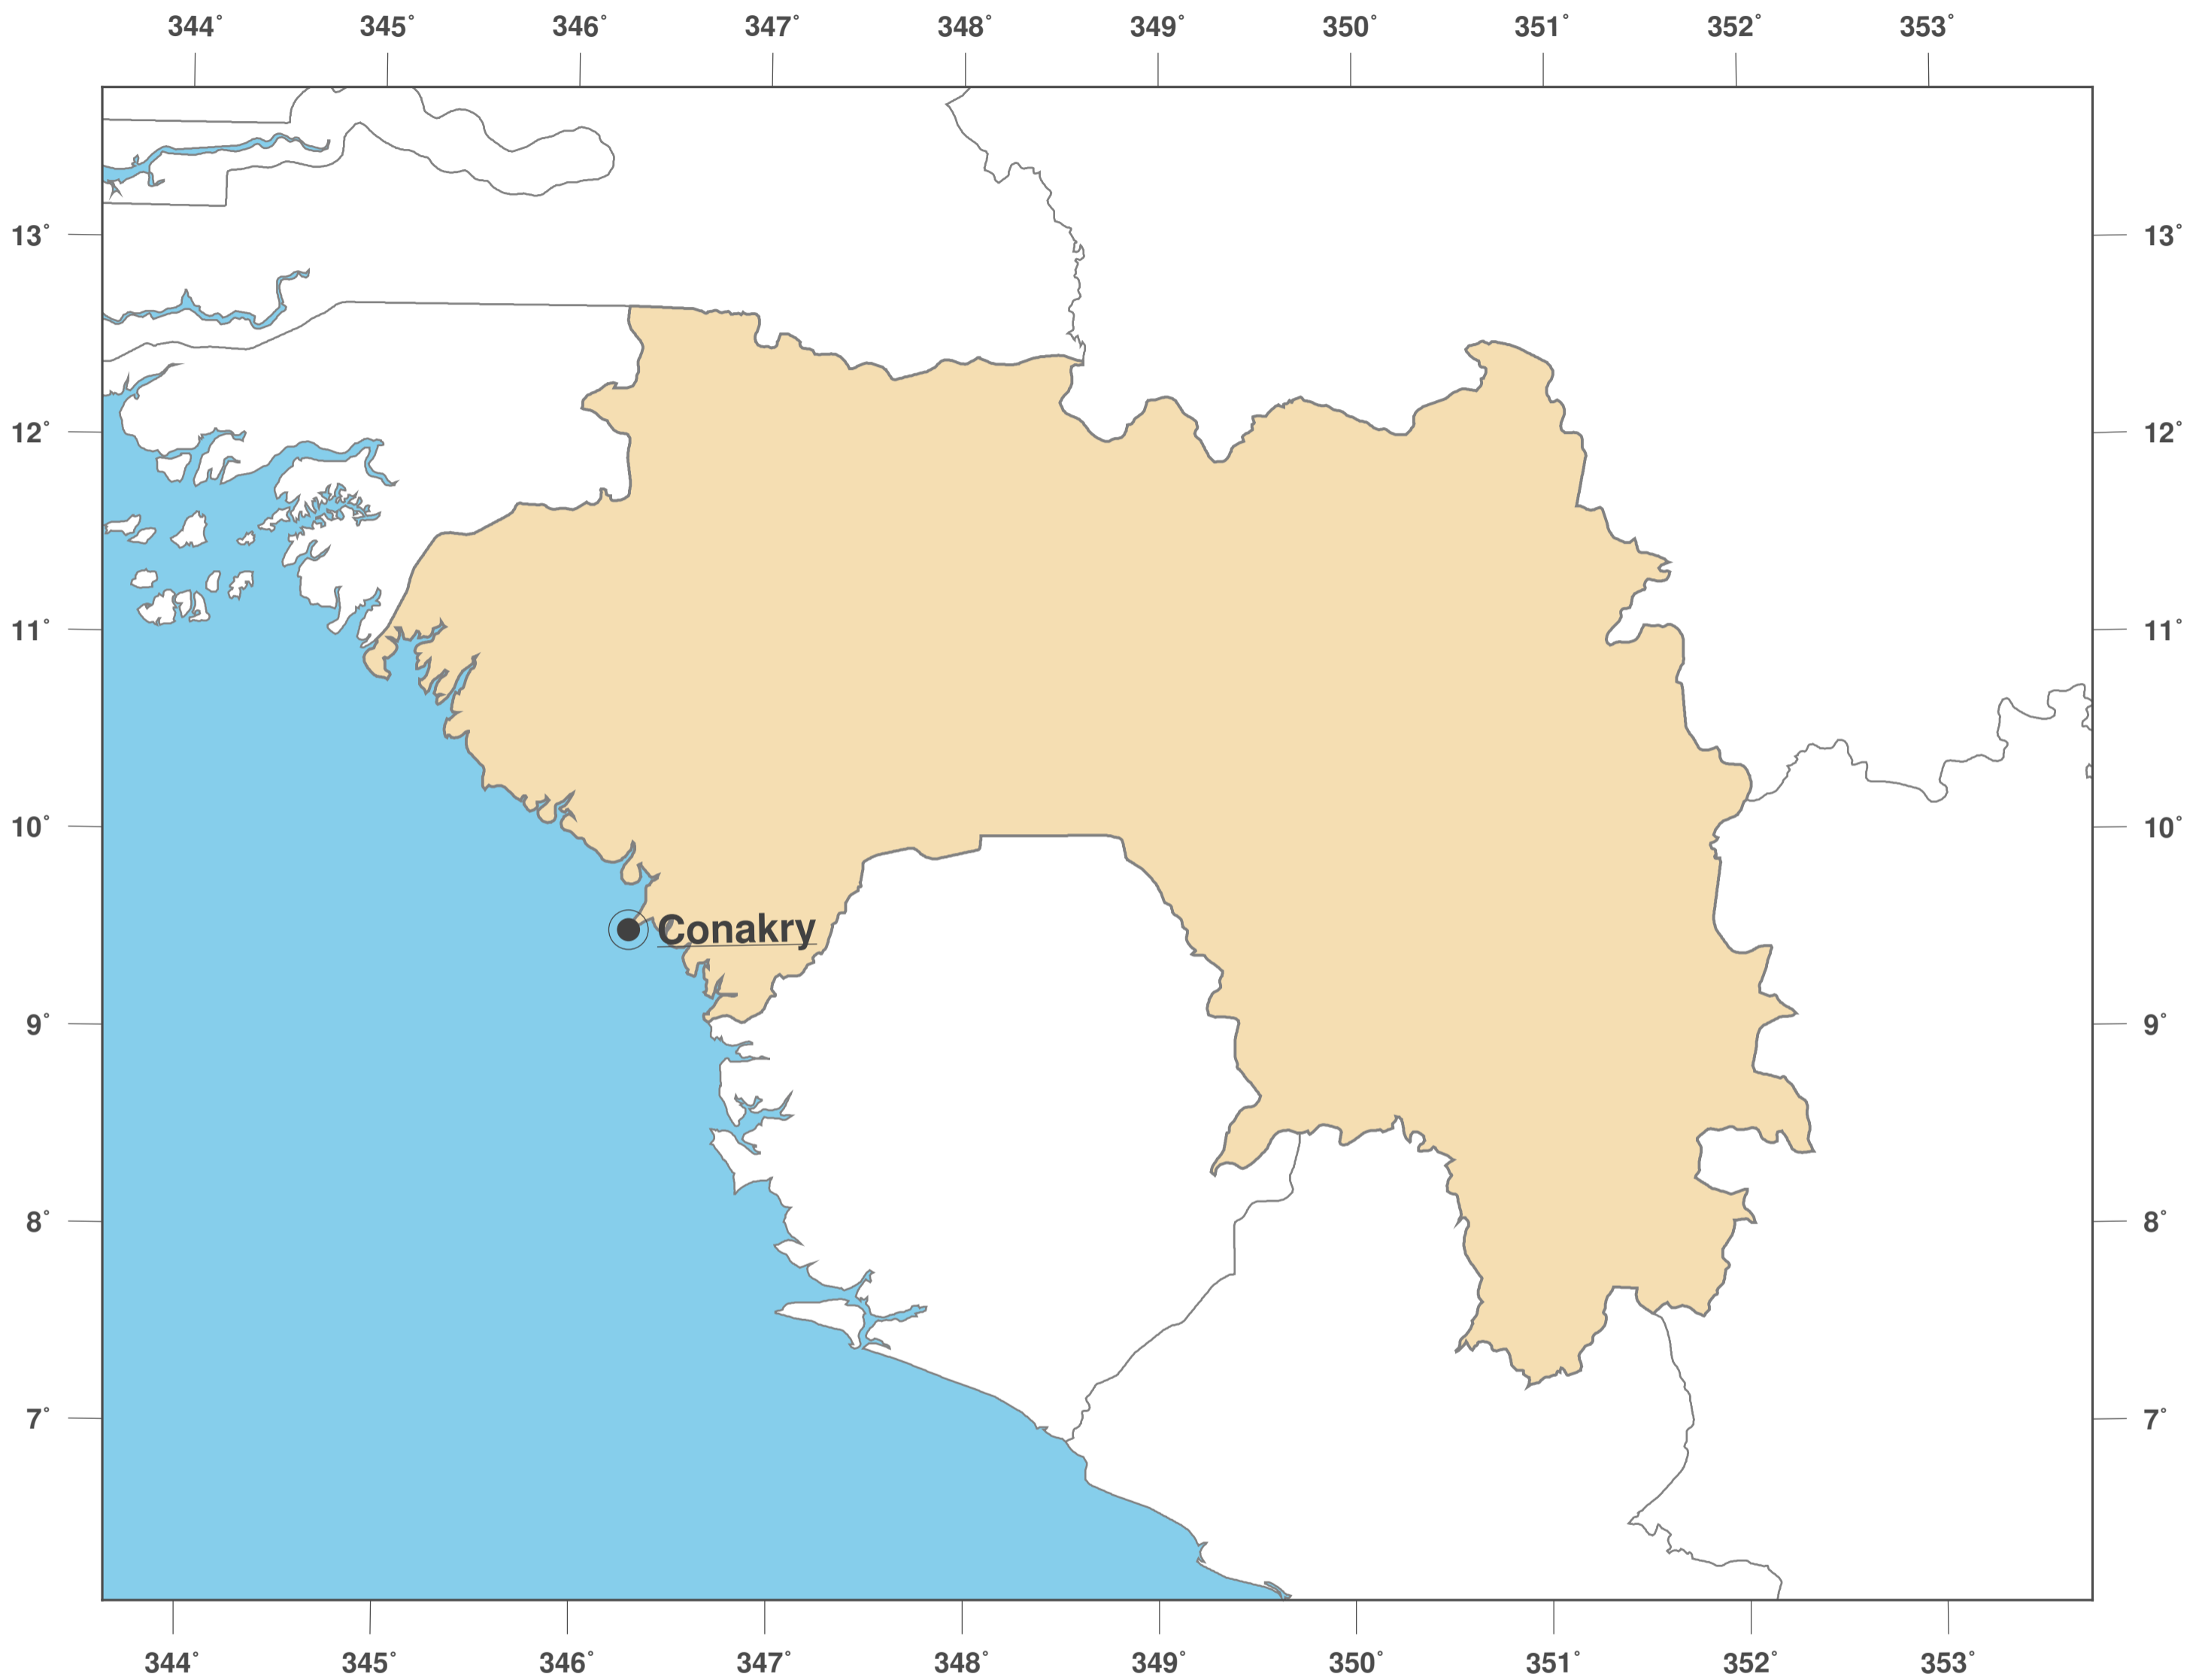

Guinea: Outline Map II

**GINKGO
MAPS**

Map-License:

This map is licensed under the CC-BY-3.0 (<http://creativecommons.org/licenses/by/3.0/deed.en>). Please cite the GinkgoMaps-project and link back (<http://www.ginkgomaps.com>).

Parameter and used data:

Map Projection: Lambert (equal area); Map Center: lat 9.93° lon -11.28°; vector data: political borders by Natural Earth provided by <http://www.naturalearthdata.com>