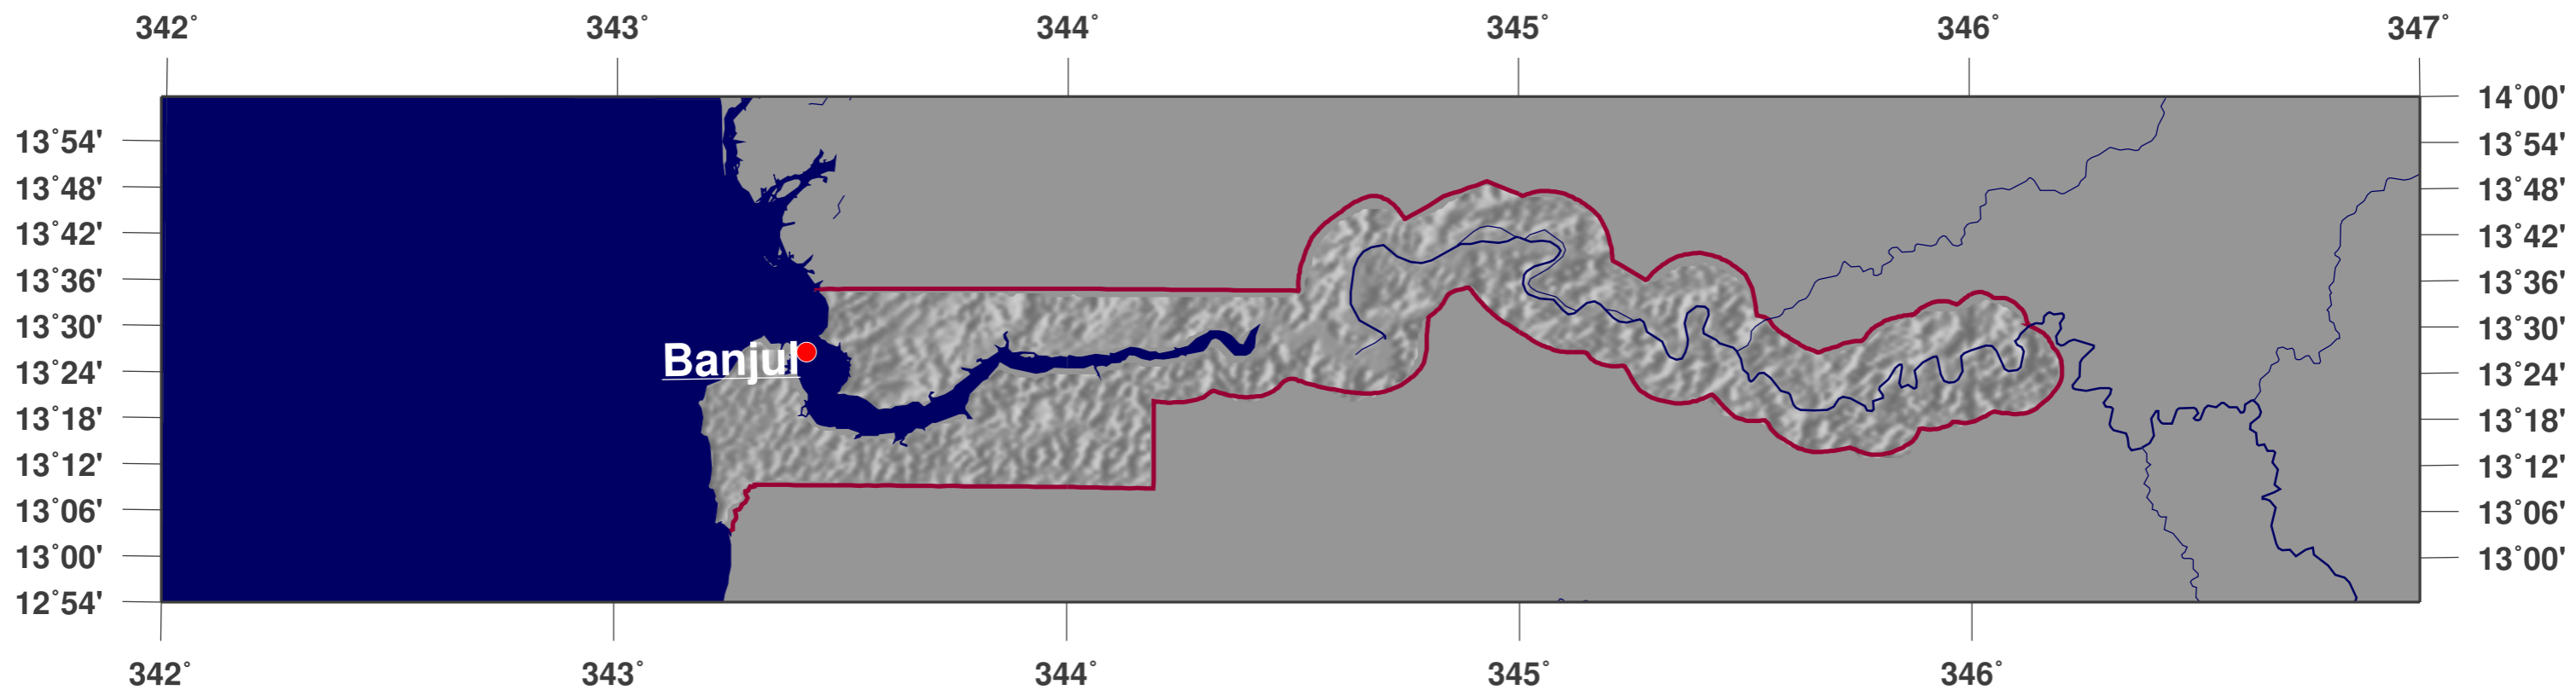

Gambia, The: shaded relief map

**GINKGO
MAPS**

Map-License:

This map is licensed under the Creative Commons Attribution 3.0 License (<http://creativecommons.org/licenses/by/3.0/>). Please cite the GinkgoMaps-project or link back (<http://www.ginkgomaps.com>).

Parameter and used data:

Map Projection: Lambert (equal area); Map Center: lat 13.45°; lon -15.31°; vector data: GSHHS and political borders by GMT (gmt.soest.hawaii.edu); raster data: 30sec dtm-blend of GTOPO30, ICBAO, TOPO6.2, and ETOPO5 provided by Geoware (<http://www.geoware-online.com>)