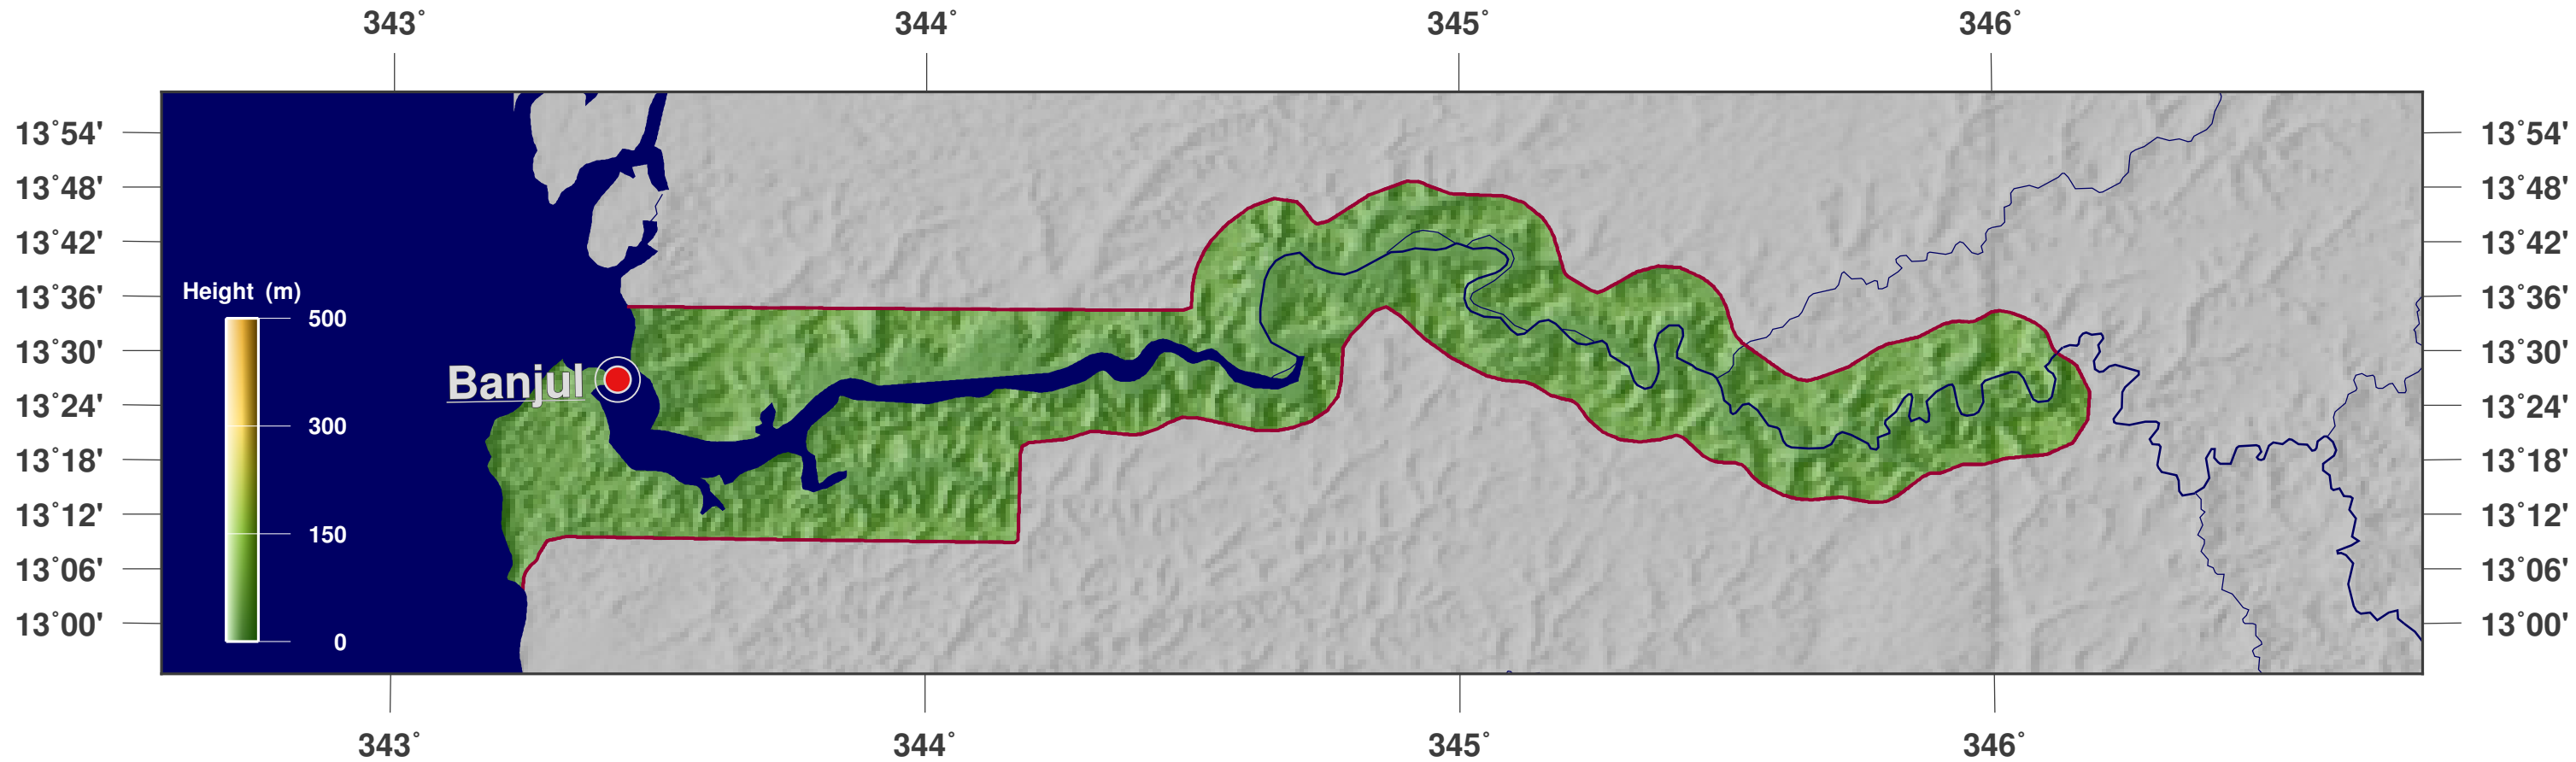

Gambia: shaded height and relief map

Map-License:

This map is licensed under the CC-BY-3.0 (<http://creativecommons.org/licenses/by/3.0/deed.en>). Please cite the GinkgoMaps-project and link back (<http://www.ginkgomaps.com>).

Parameter and used data:

Map Projection: Lambert (equal area); Map Center: lat 13.45°; lon -15.31°; vector data: Natural Earth (www.naturalearthdata.com) and GSHHG (www.soest.hawaii.edu/pwessel/gshhg); raster data: Geoware (www.geoware-online.com).