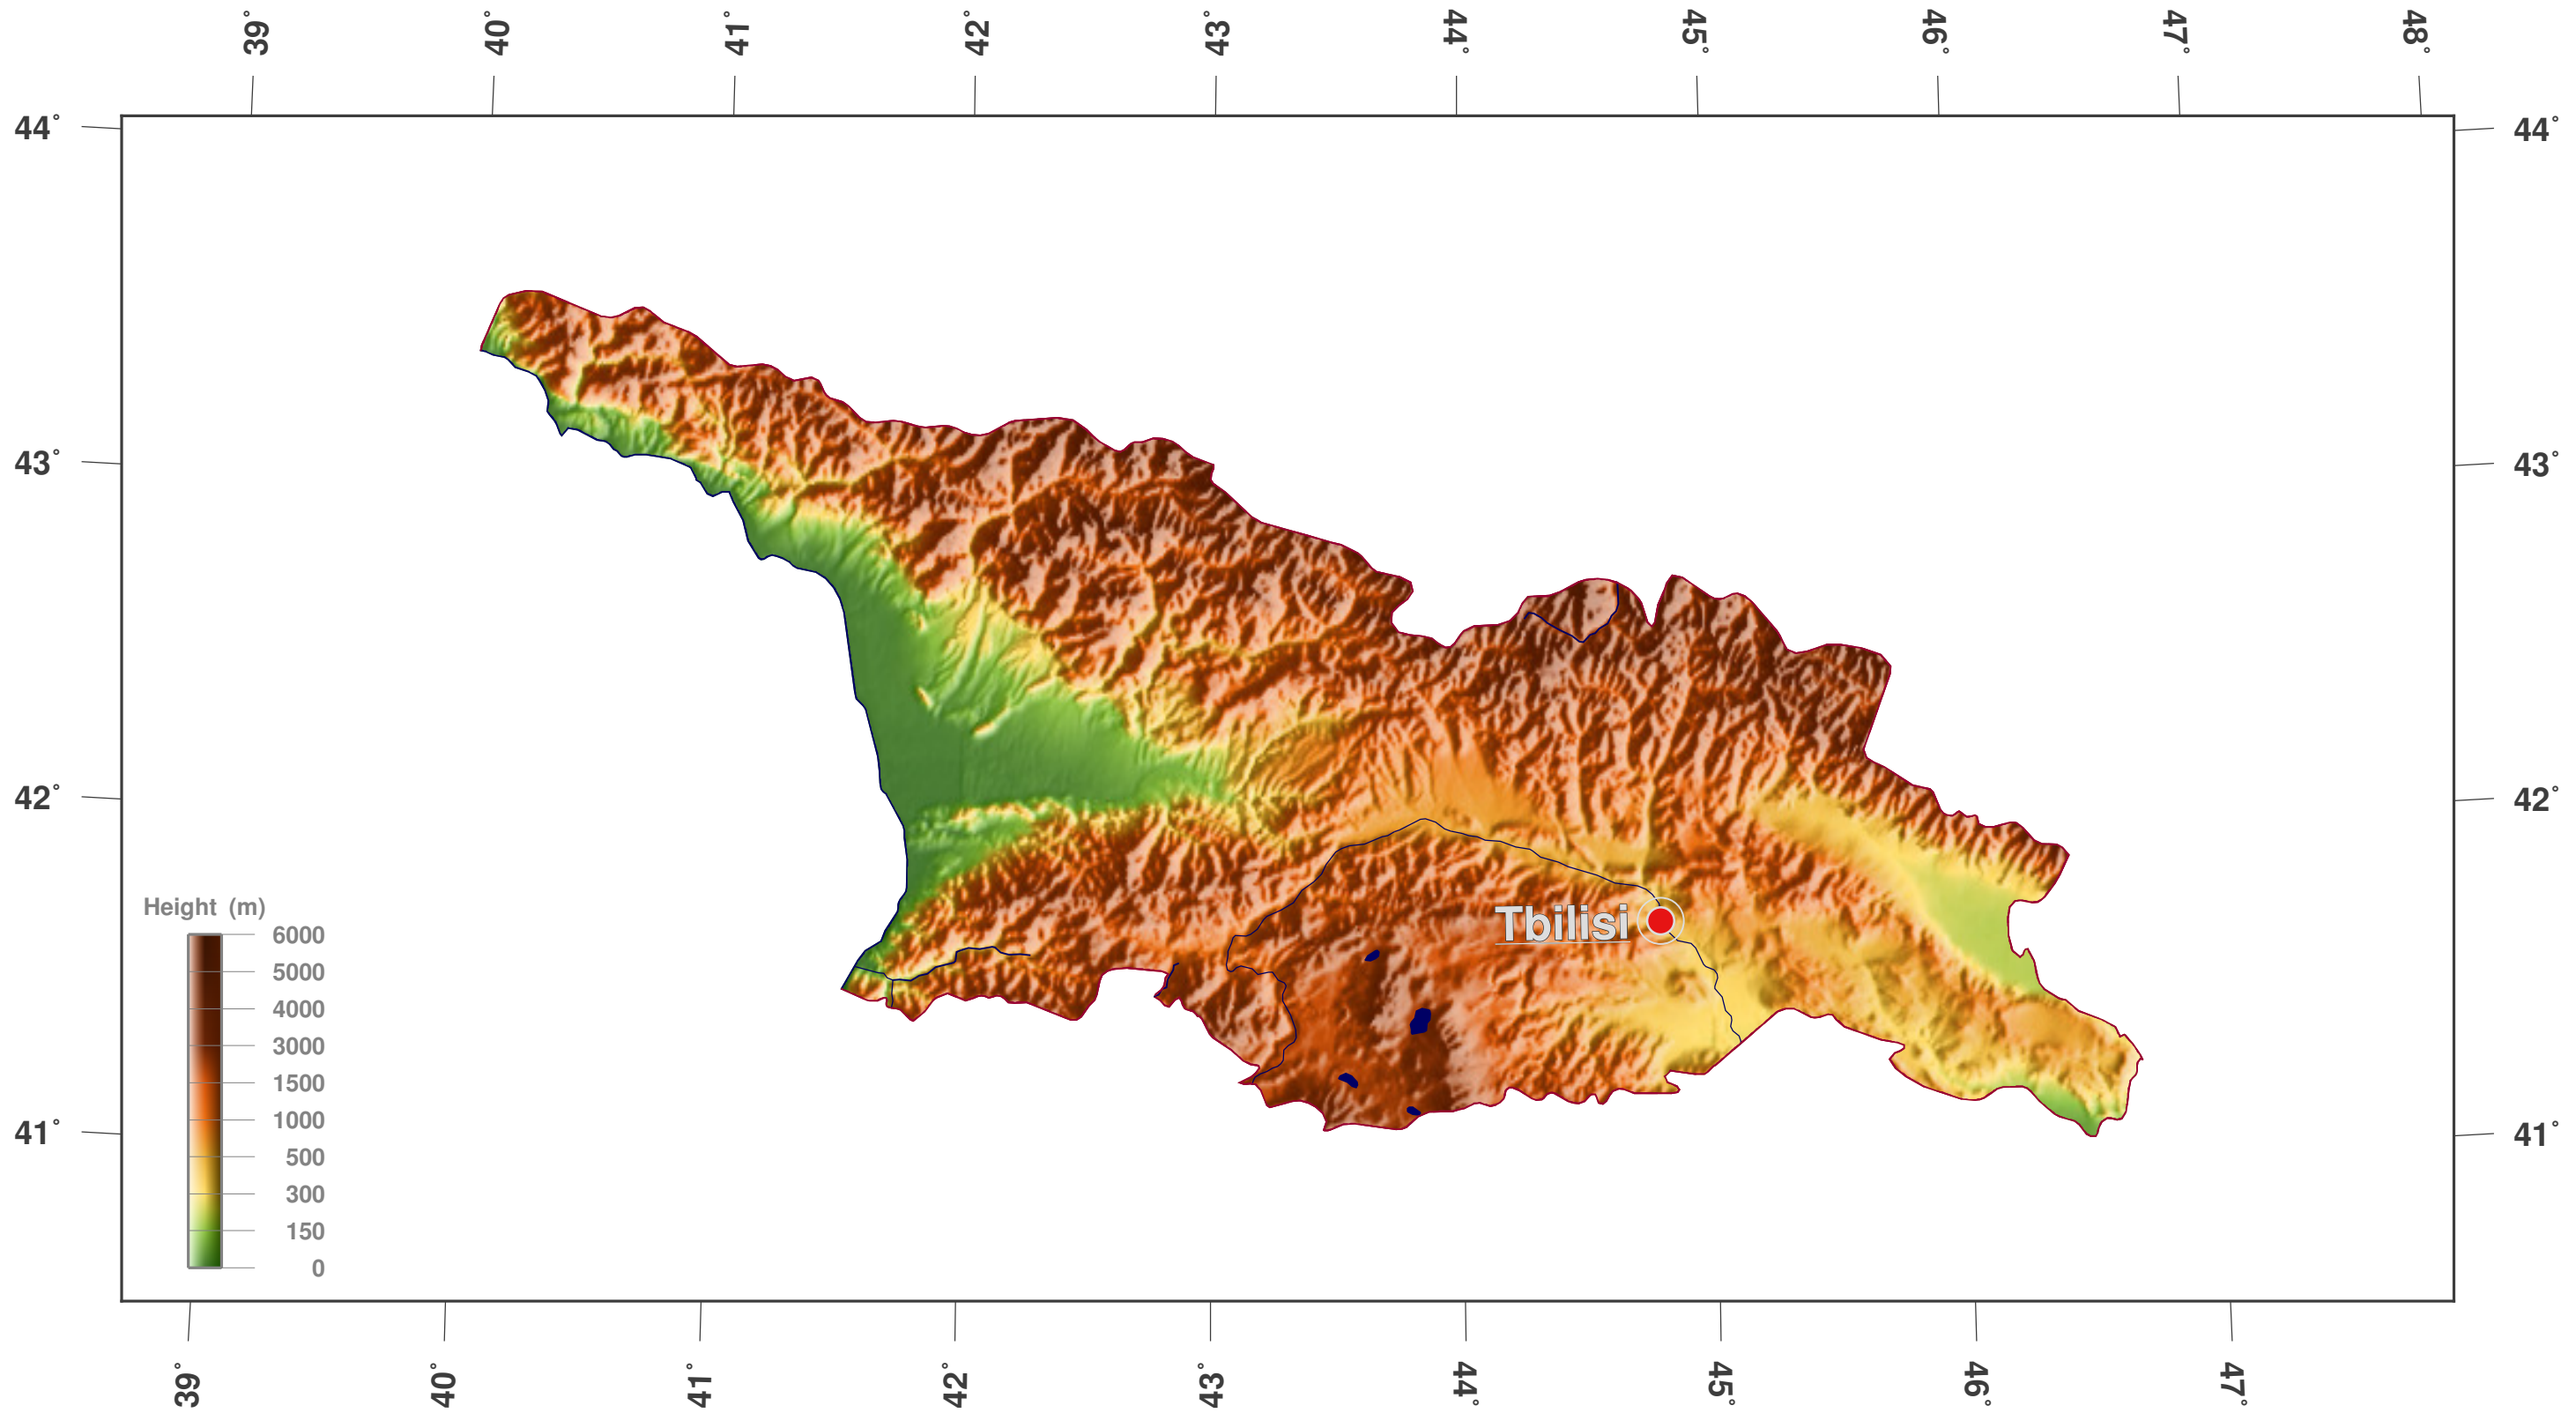

Georgia: shaded height and relief map

Map-License:

This map is licensed under the CC-BY-3.0 (<http://creativecommons.org/licenses/by/3.0/deed.en>). Please cite the GinkgoMaps-project and link back (<http://www.ginkgomaps.com>).

Parameter and used data:

Map Projection: Lambert (equal area); Map Center: lat 42.32°; lon 43.37°; vector data: Natural Earth (www.naturalearthdata.com) and GSHHG (www.soest.hawaii.edu/pwessel/gshhg); raster data: Geoware (www.geoware-online.com).