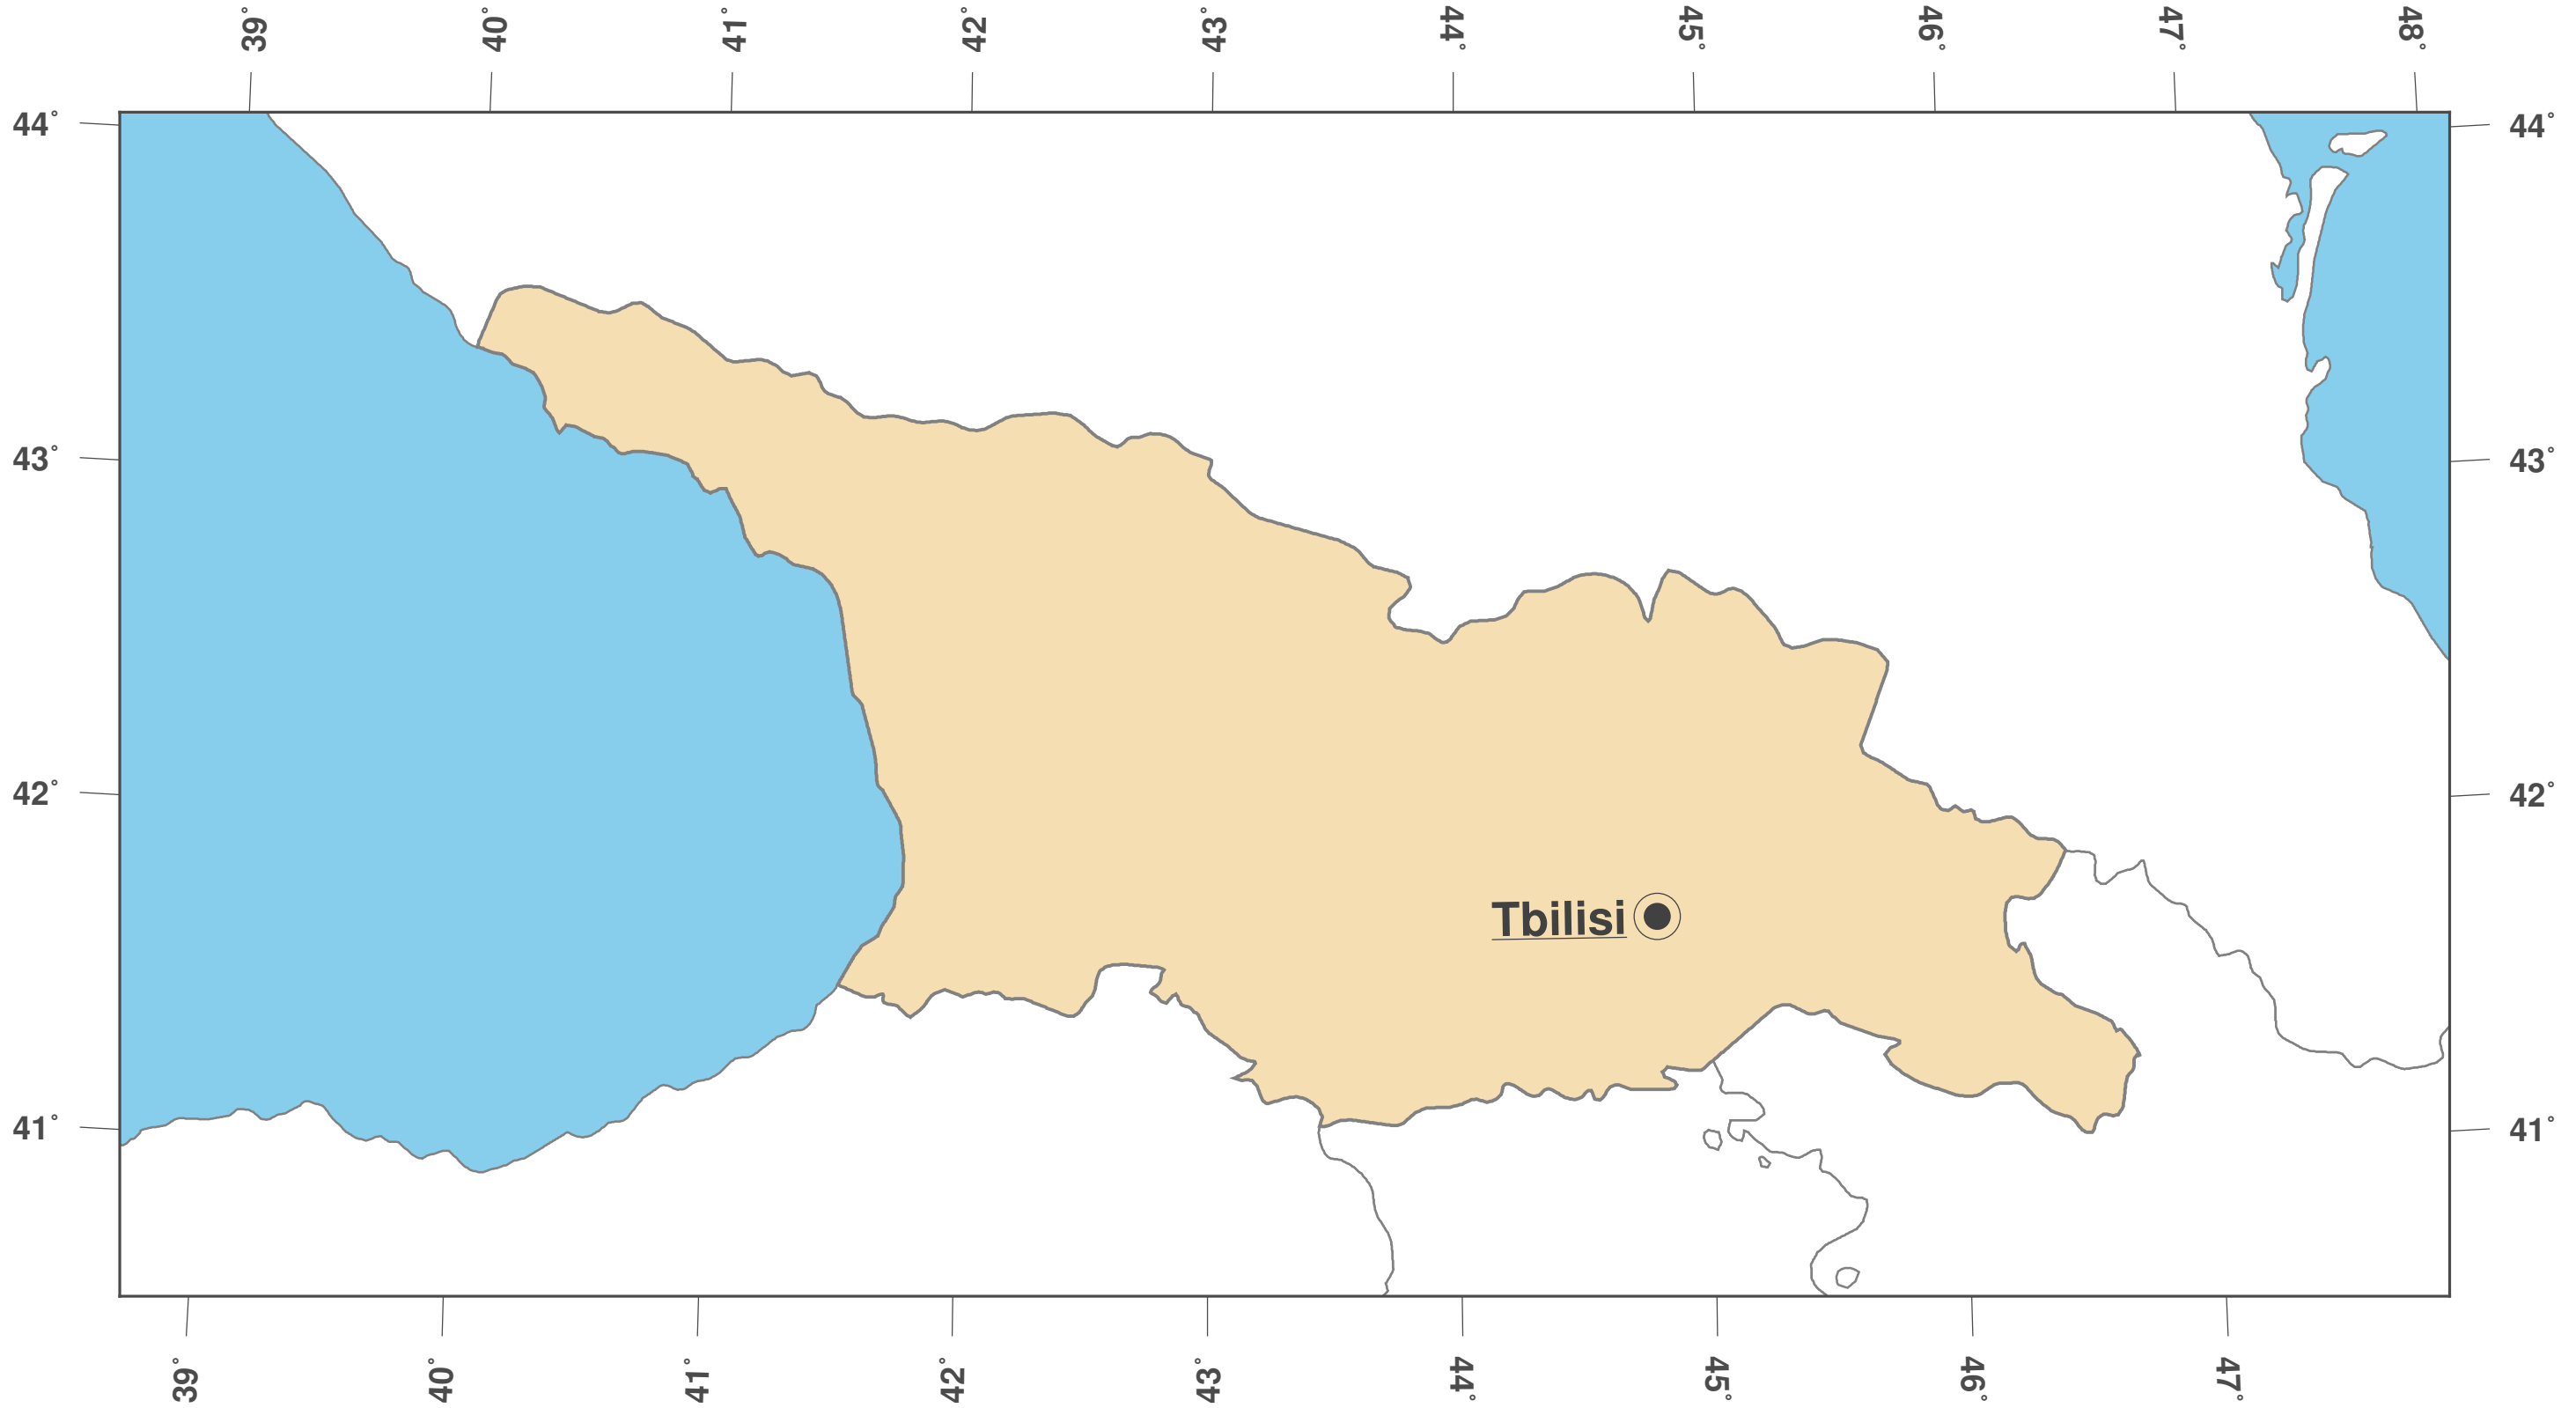

Georgia: Outline Map II

Map-License:

This map is licensed under the CC-BY-3.0 (<http://creativecommons.org/licenses/by/3.0/deed.en>). Please cite the GinkgoMaps-project and link back (<http://www.ginkgomaps.com>).

Parameter and used data:

Map Projection: Lambert (equal area); Map Center: lat 42.32° lon 43.37°; vector data: political borders by Natural Earth provided by <http://www.naturalearthdata.com>