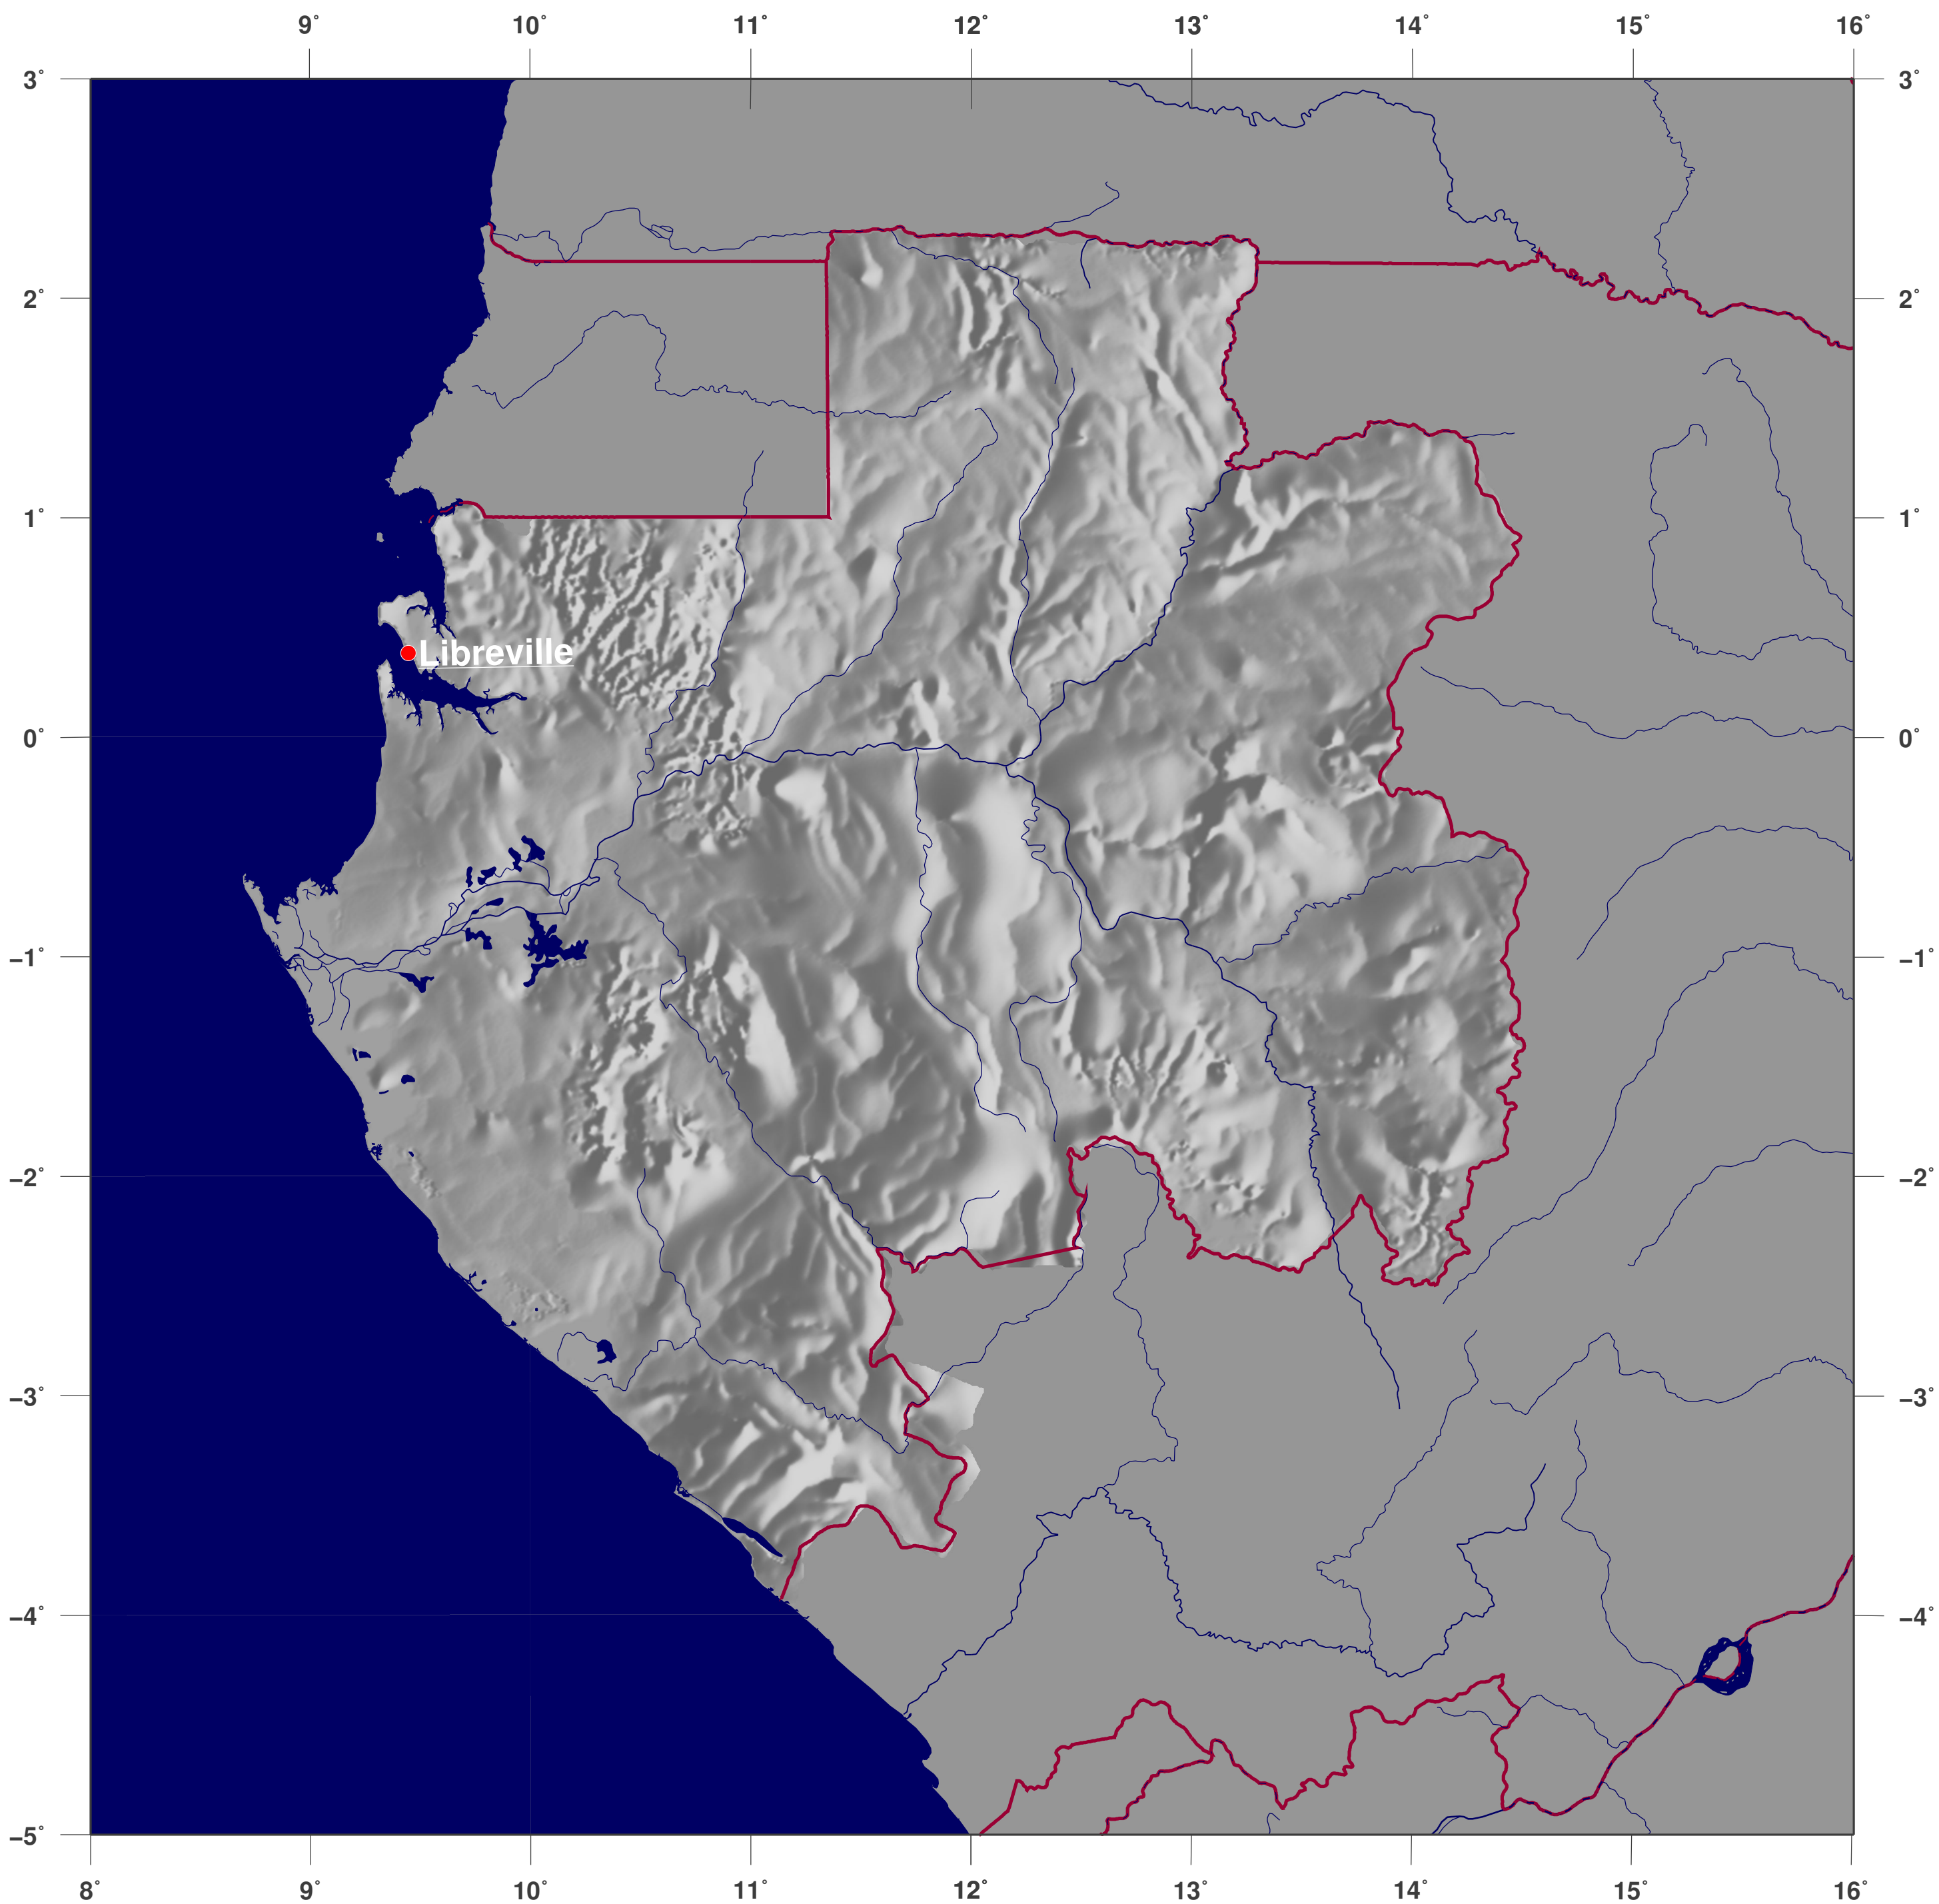

Gabon: shaded relief map

Map-License:

This map is licensed under the Creative Commons Attribution 3.0 License (<http://creativecommons.org/licenses/by/3.0/>). Please cite the GinkgoMaps-project or link back (<http://www.ginkgomaps.com>).

Parameter and used data:

Map Projection: Lambert (equal area); Map Center: lat -0.83°; lon 11.6°; vector data: GSHHS and political borders by GMT (gmt.soest.hawaii.edu); raster data: 30sec dtm-blend of GTOPO30, ICBAO, TOPO6.2, and ETOPO5 provided by Geoware (<http://www.geoware-online.com>)