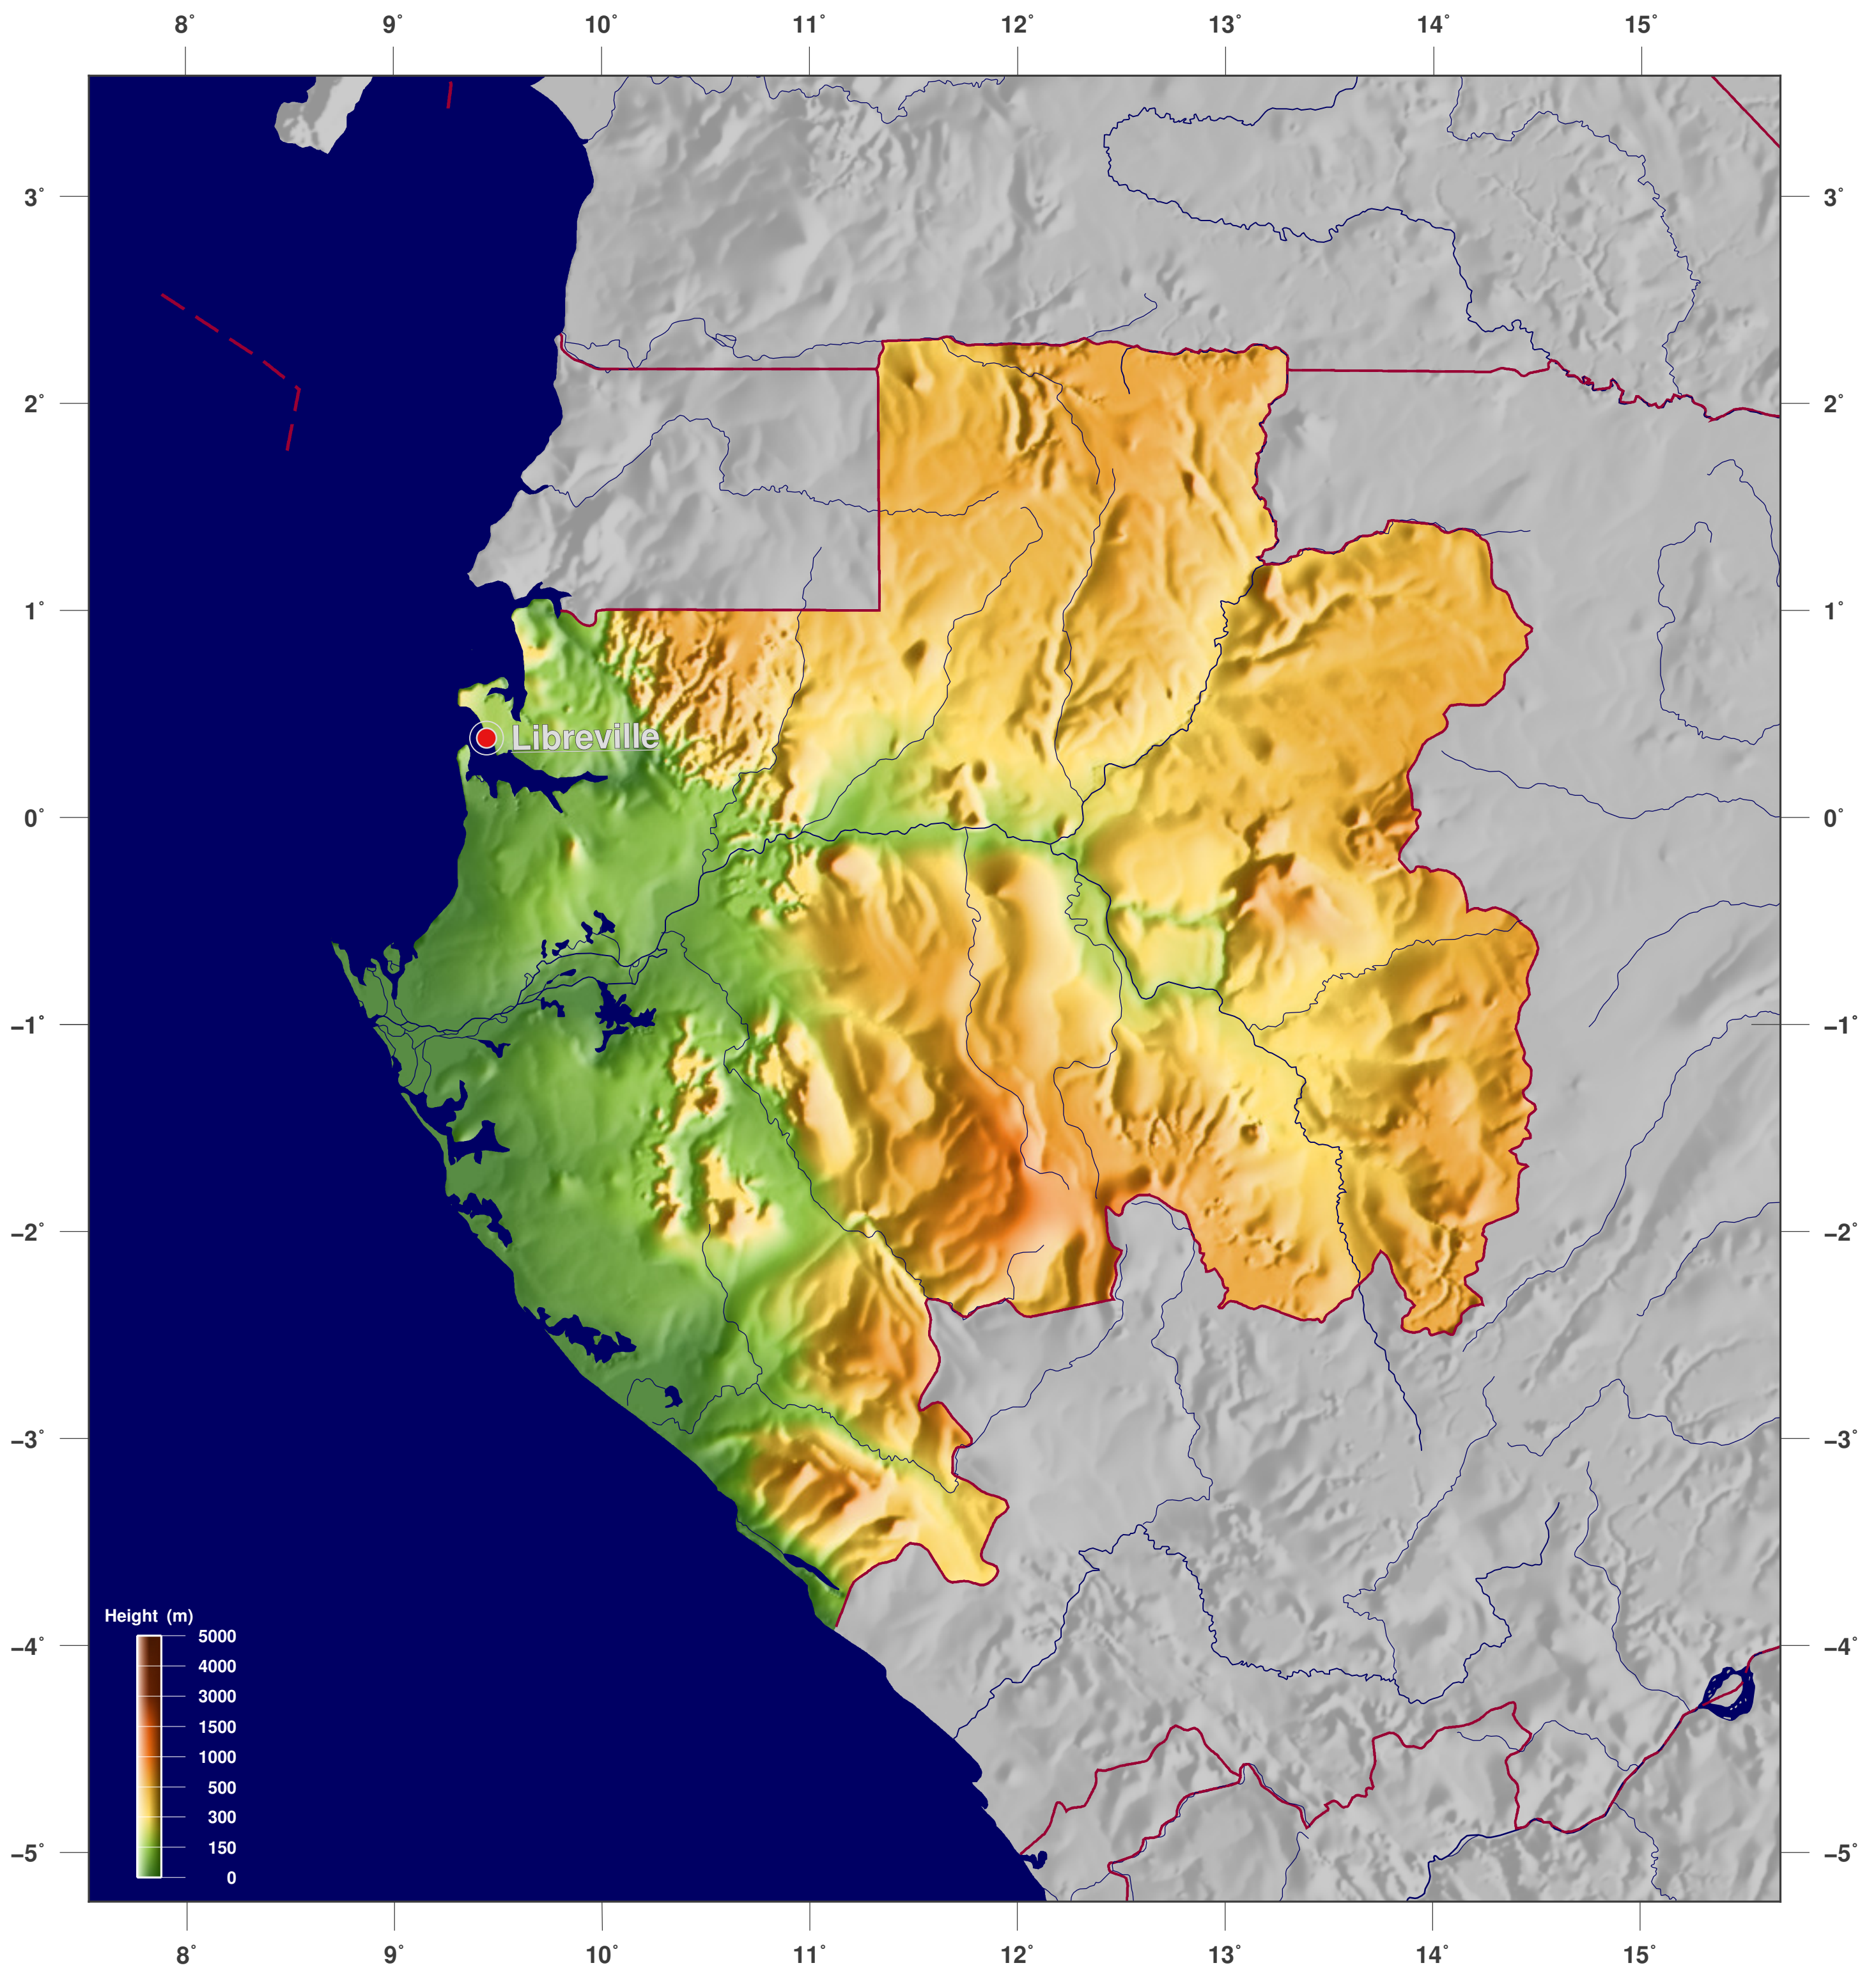

# Gabon: shaded height and relief map

#### Map-License:

This map is licensed under the CC-BY-3.0 (<http://creativecommons.org/licenses/by/3.0/deed.en>). Please cite the GinkgoMaps-project and link back (<http://www.ginkgomaps.com>).

#### Parameter and used data:

Map Projection: Lambert (equal area); Map Center: lat -0.83°; lon 11.6°; vector data: Natural Earth ([www.naturalearthdata.com](http://www.naturalearthdata.com)) and GSHHG ([www.soest.hawaii.edu/pwessel/gshhg](http://www.soest.hawaii.edu/pwessel/gshhg)); raster data: Geoware ([www.geoware-online.com](http://www.geoware-online.com)).