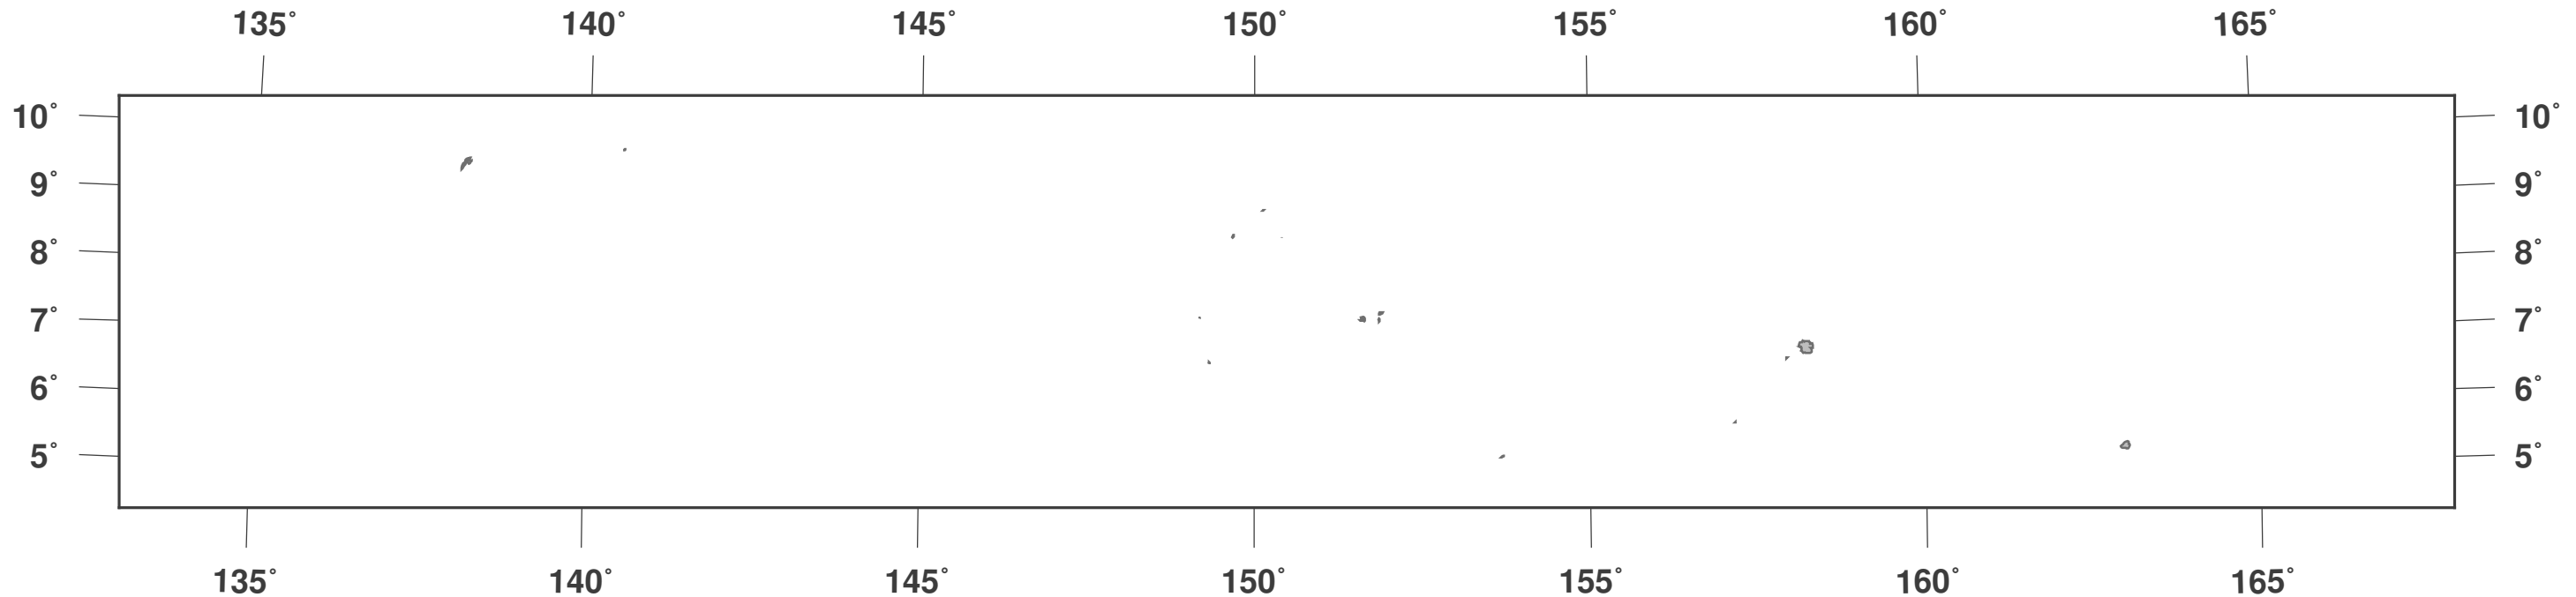

Micronesia, Federated States of: Outline Map

**GINKGO
MAPS**

Map-License:

This map is licensed under the CC-BY-3.0 (<http://creativecommons.org/licenses/by/3.0/deed.en>). Please cite the GinkgoMaps-project and link back (<http://www.ginkgomaps.com>).

Parameter and used data:

Map Projection: Lambert (equal area); Map Center: lat 7.45°; lon 150.54°; Visualized Data: Natural Earth provided by <http://www.naturalearthdata.com>