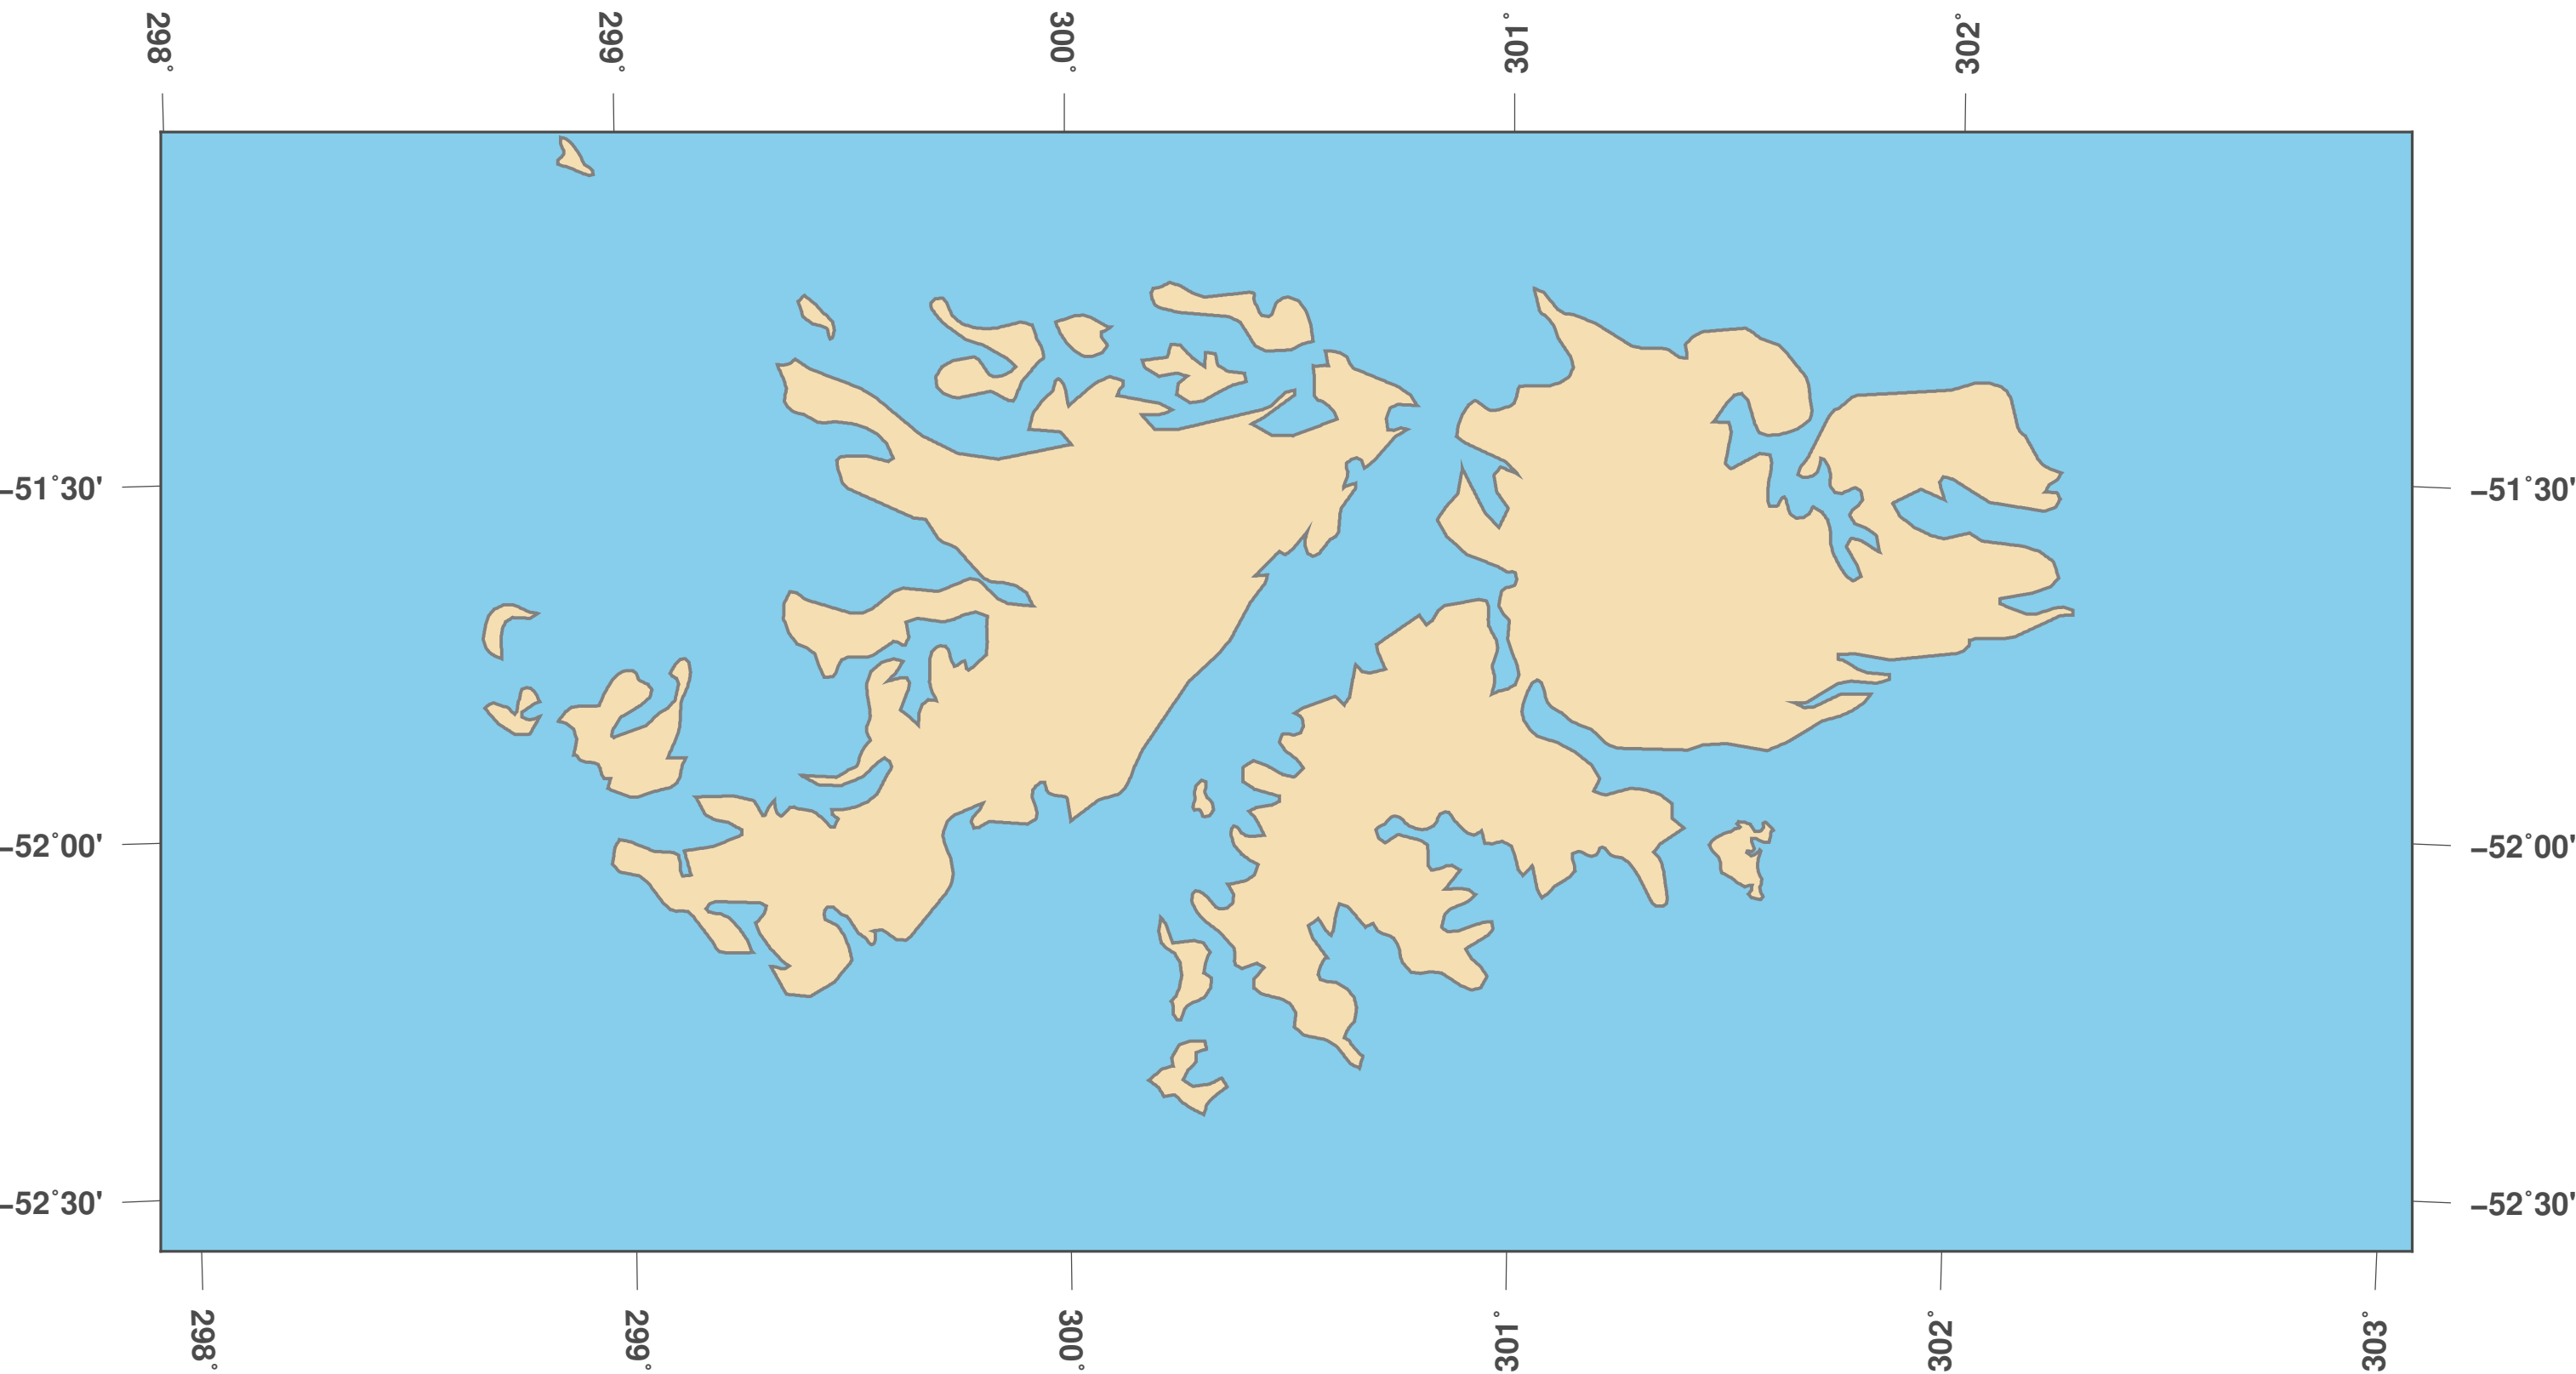

Falkland Islands (Islas Malvinas): Outline Map II

**GINKGO
MAPS**

Map-License:

This map is licensed under the CC-BY-3.0 (<http://creativecommons.org/licenses/by/3.0/deed.en>). Please cite the GinkgoMaps-project and link back (<http://www.ginkgomaps.com>).

Parameter and used data:

Map Projection: Lambert (equal area); Map Center: lat -51.8° lon -59.53°; vector data: political borders by Natural Earth provided by <http://www.naturalearthdata.com>