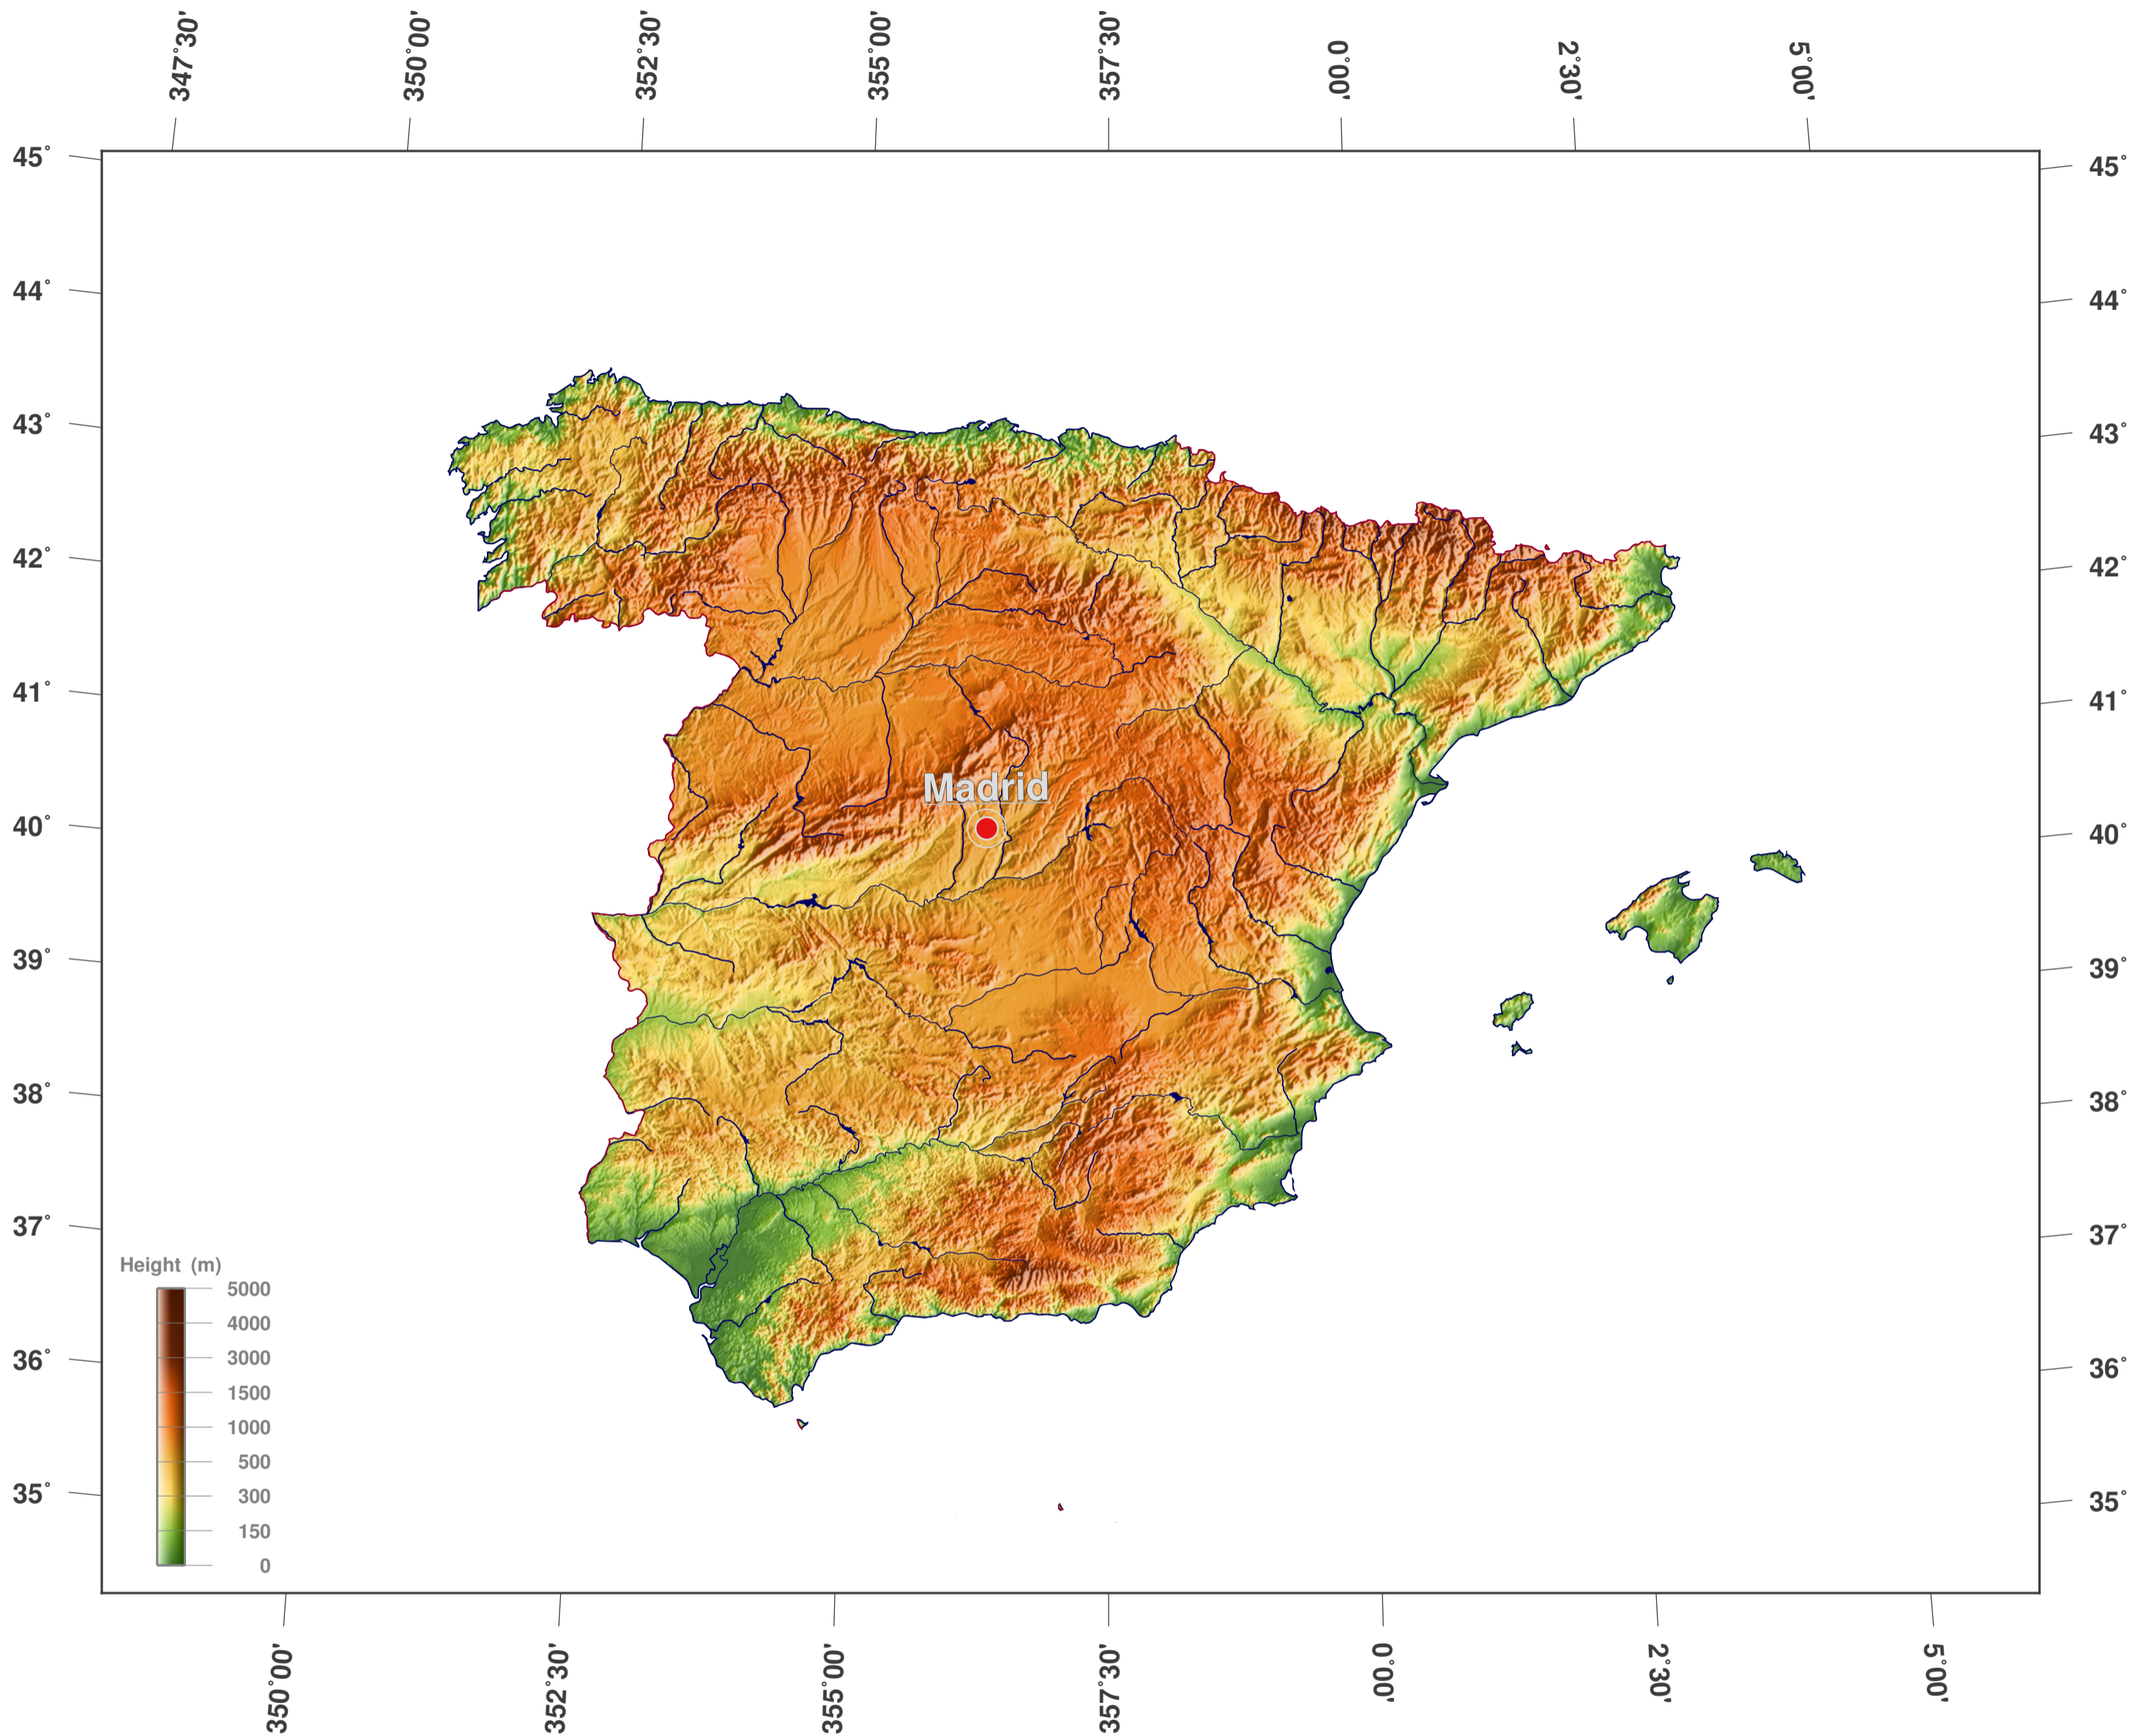

Spain: shaded height and relief map

**GINKGO
MAPS**

Map-License:

This map is licensed under the CC-BY-3.0 (<http://creativecommons.org/licenses/by/3.0/deed.en>). Please cite the GinkgoMaps-project and link back (<http://www.ginkgomaps.com>).

Parameter and used data:

Map Projection: Lambert (equal area); Map Center: lat 39.9°; lon -2.49°; vector data: Natural Earth (www.naturalearthdata.com) and GSHHG (www.soest.hawaii.edu/pwessel/gshhg); raster data: Geoware (www.geoware-online.com).