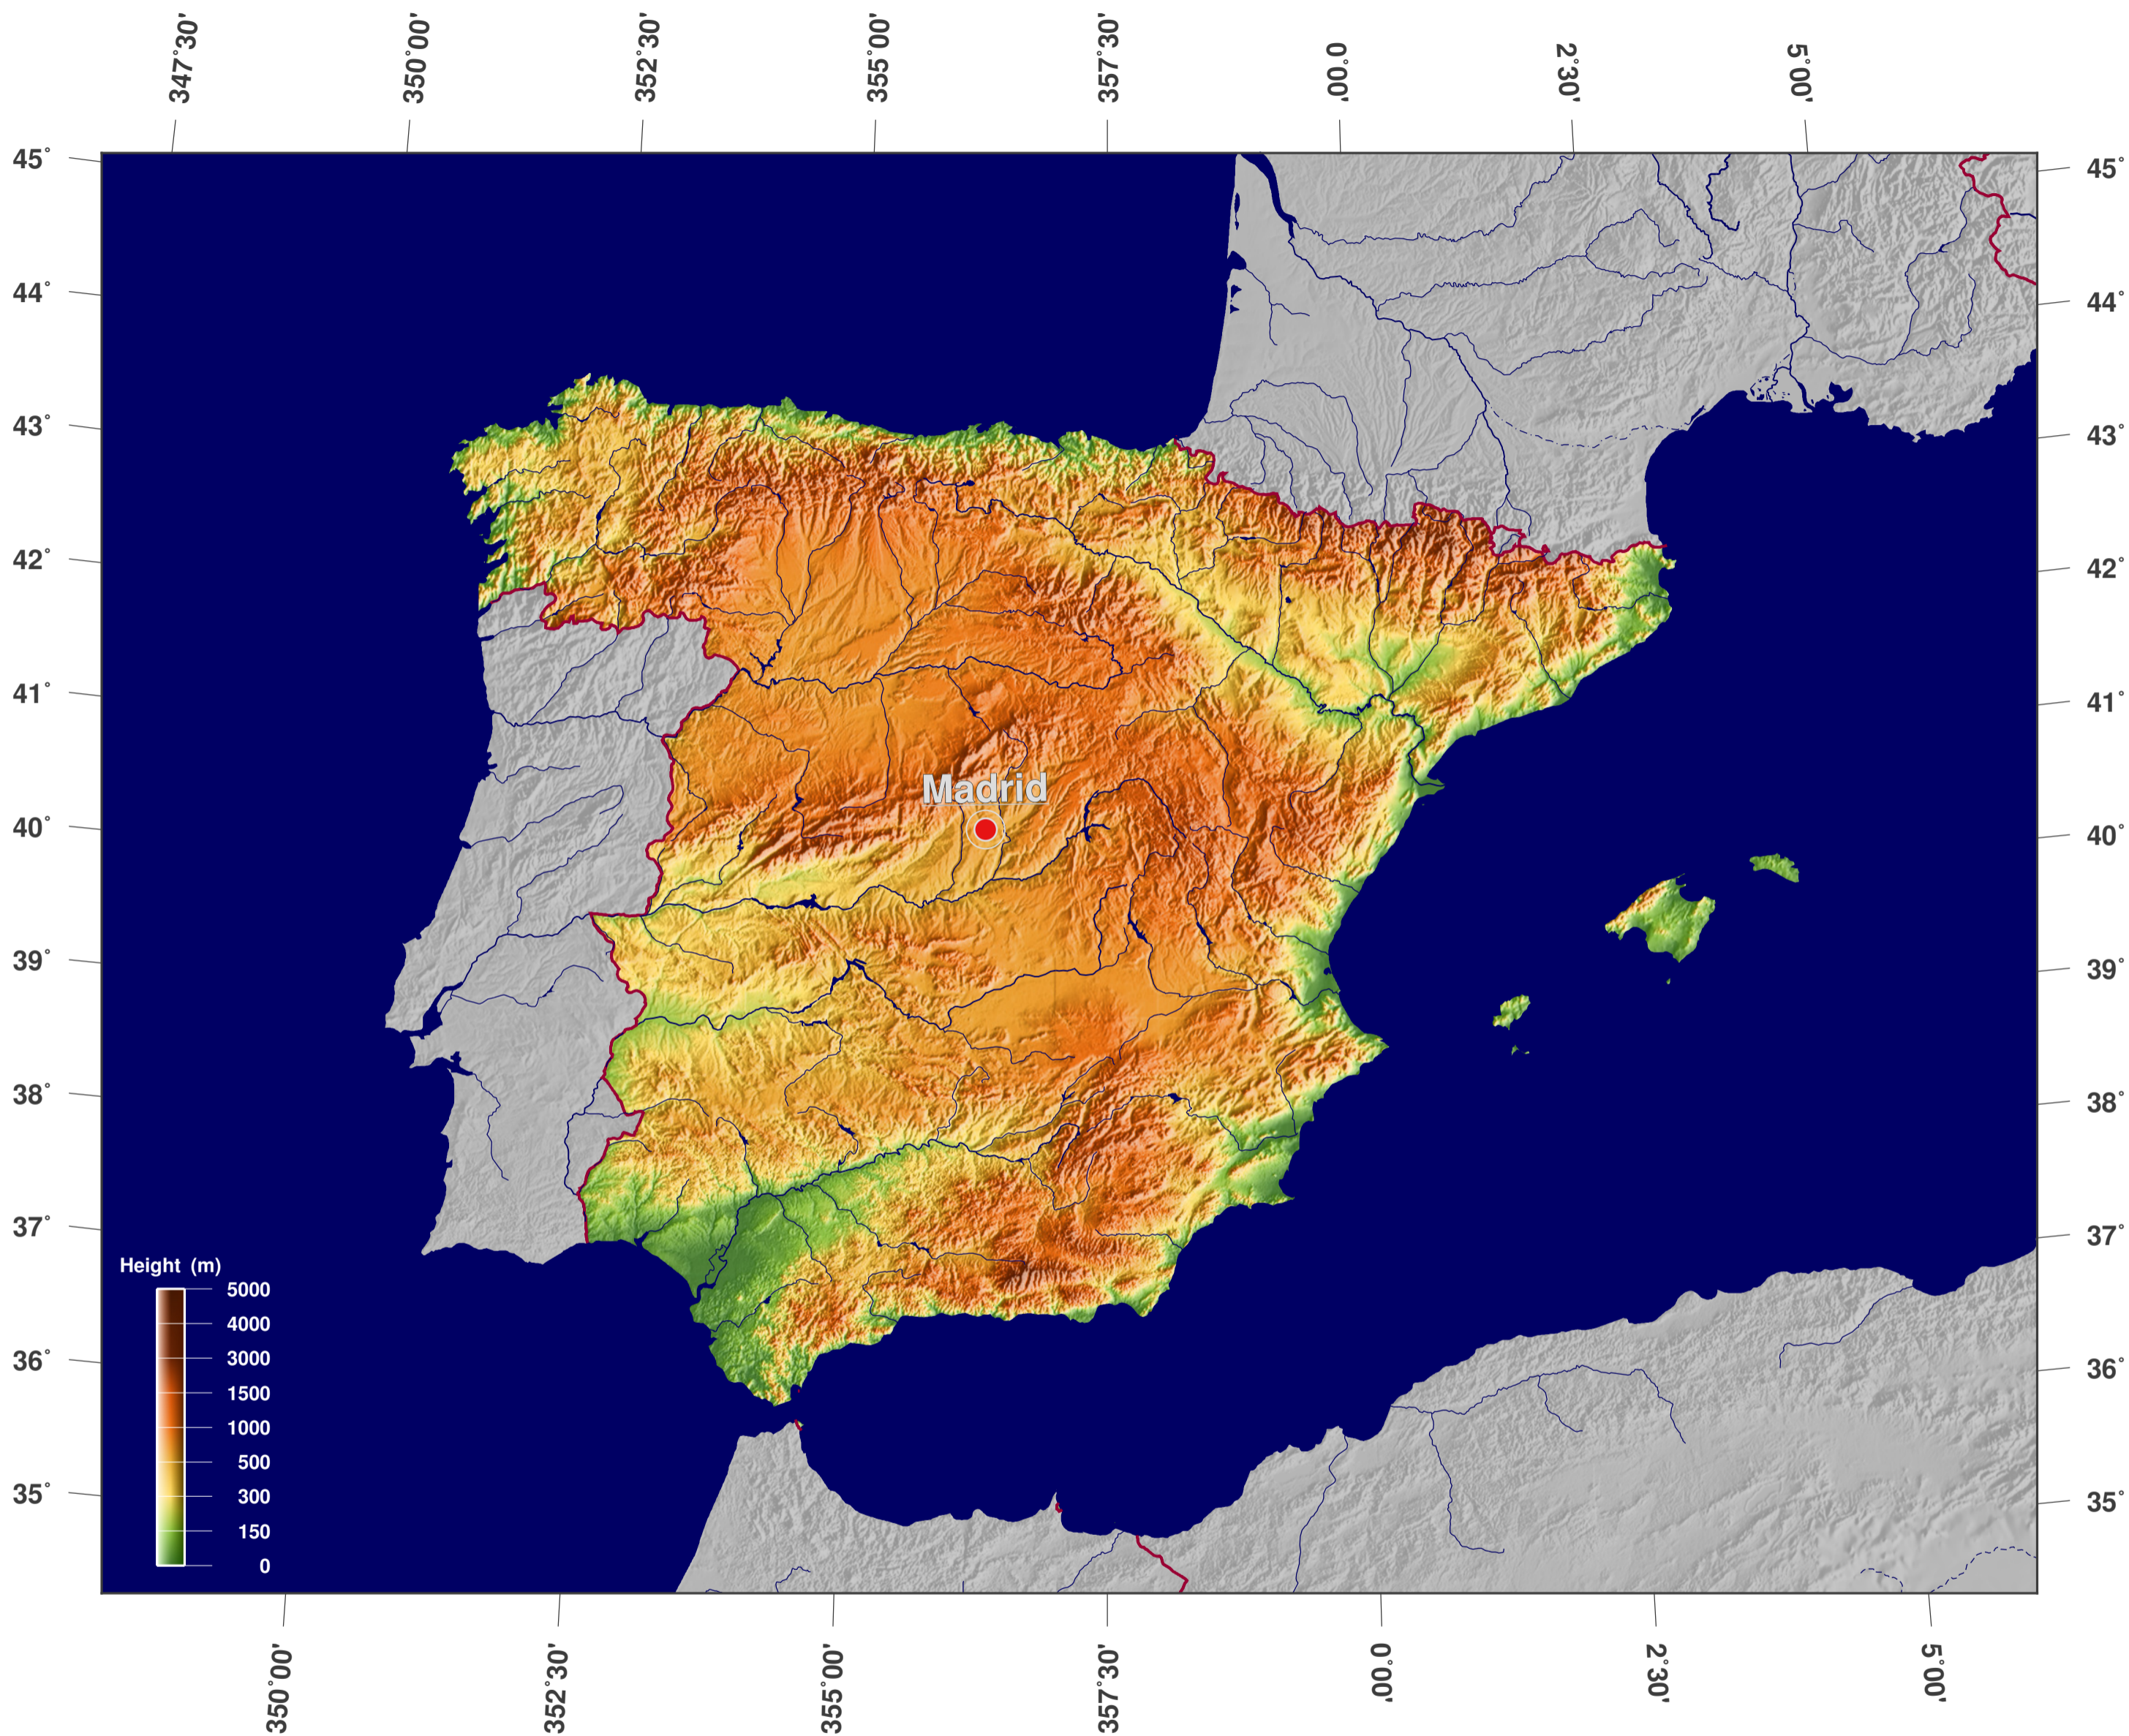

Spain: shaded height and relief map

**GINKGO
MAPS**

Map-License:

This map is licensed under the CC-BY-3.0 (<http://creativecommons.org/licenses/by/3.0/deed.en>). Please cite the GinkgoMaps-project and link back (<http://www.ginkgomaps.com>).

Parameter and used data:

Map Projection: Lambert (equal area); Map Center: lat 39.9°; lon -2.49°; vector data: Natural Earth (www.naturalearthdata.com) and GSHHG (www.soest.hawaii.edu/pwessel/gshhg); raster data: Geoware (www.geoware-online.com).