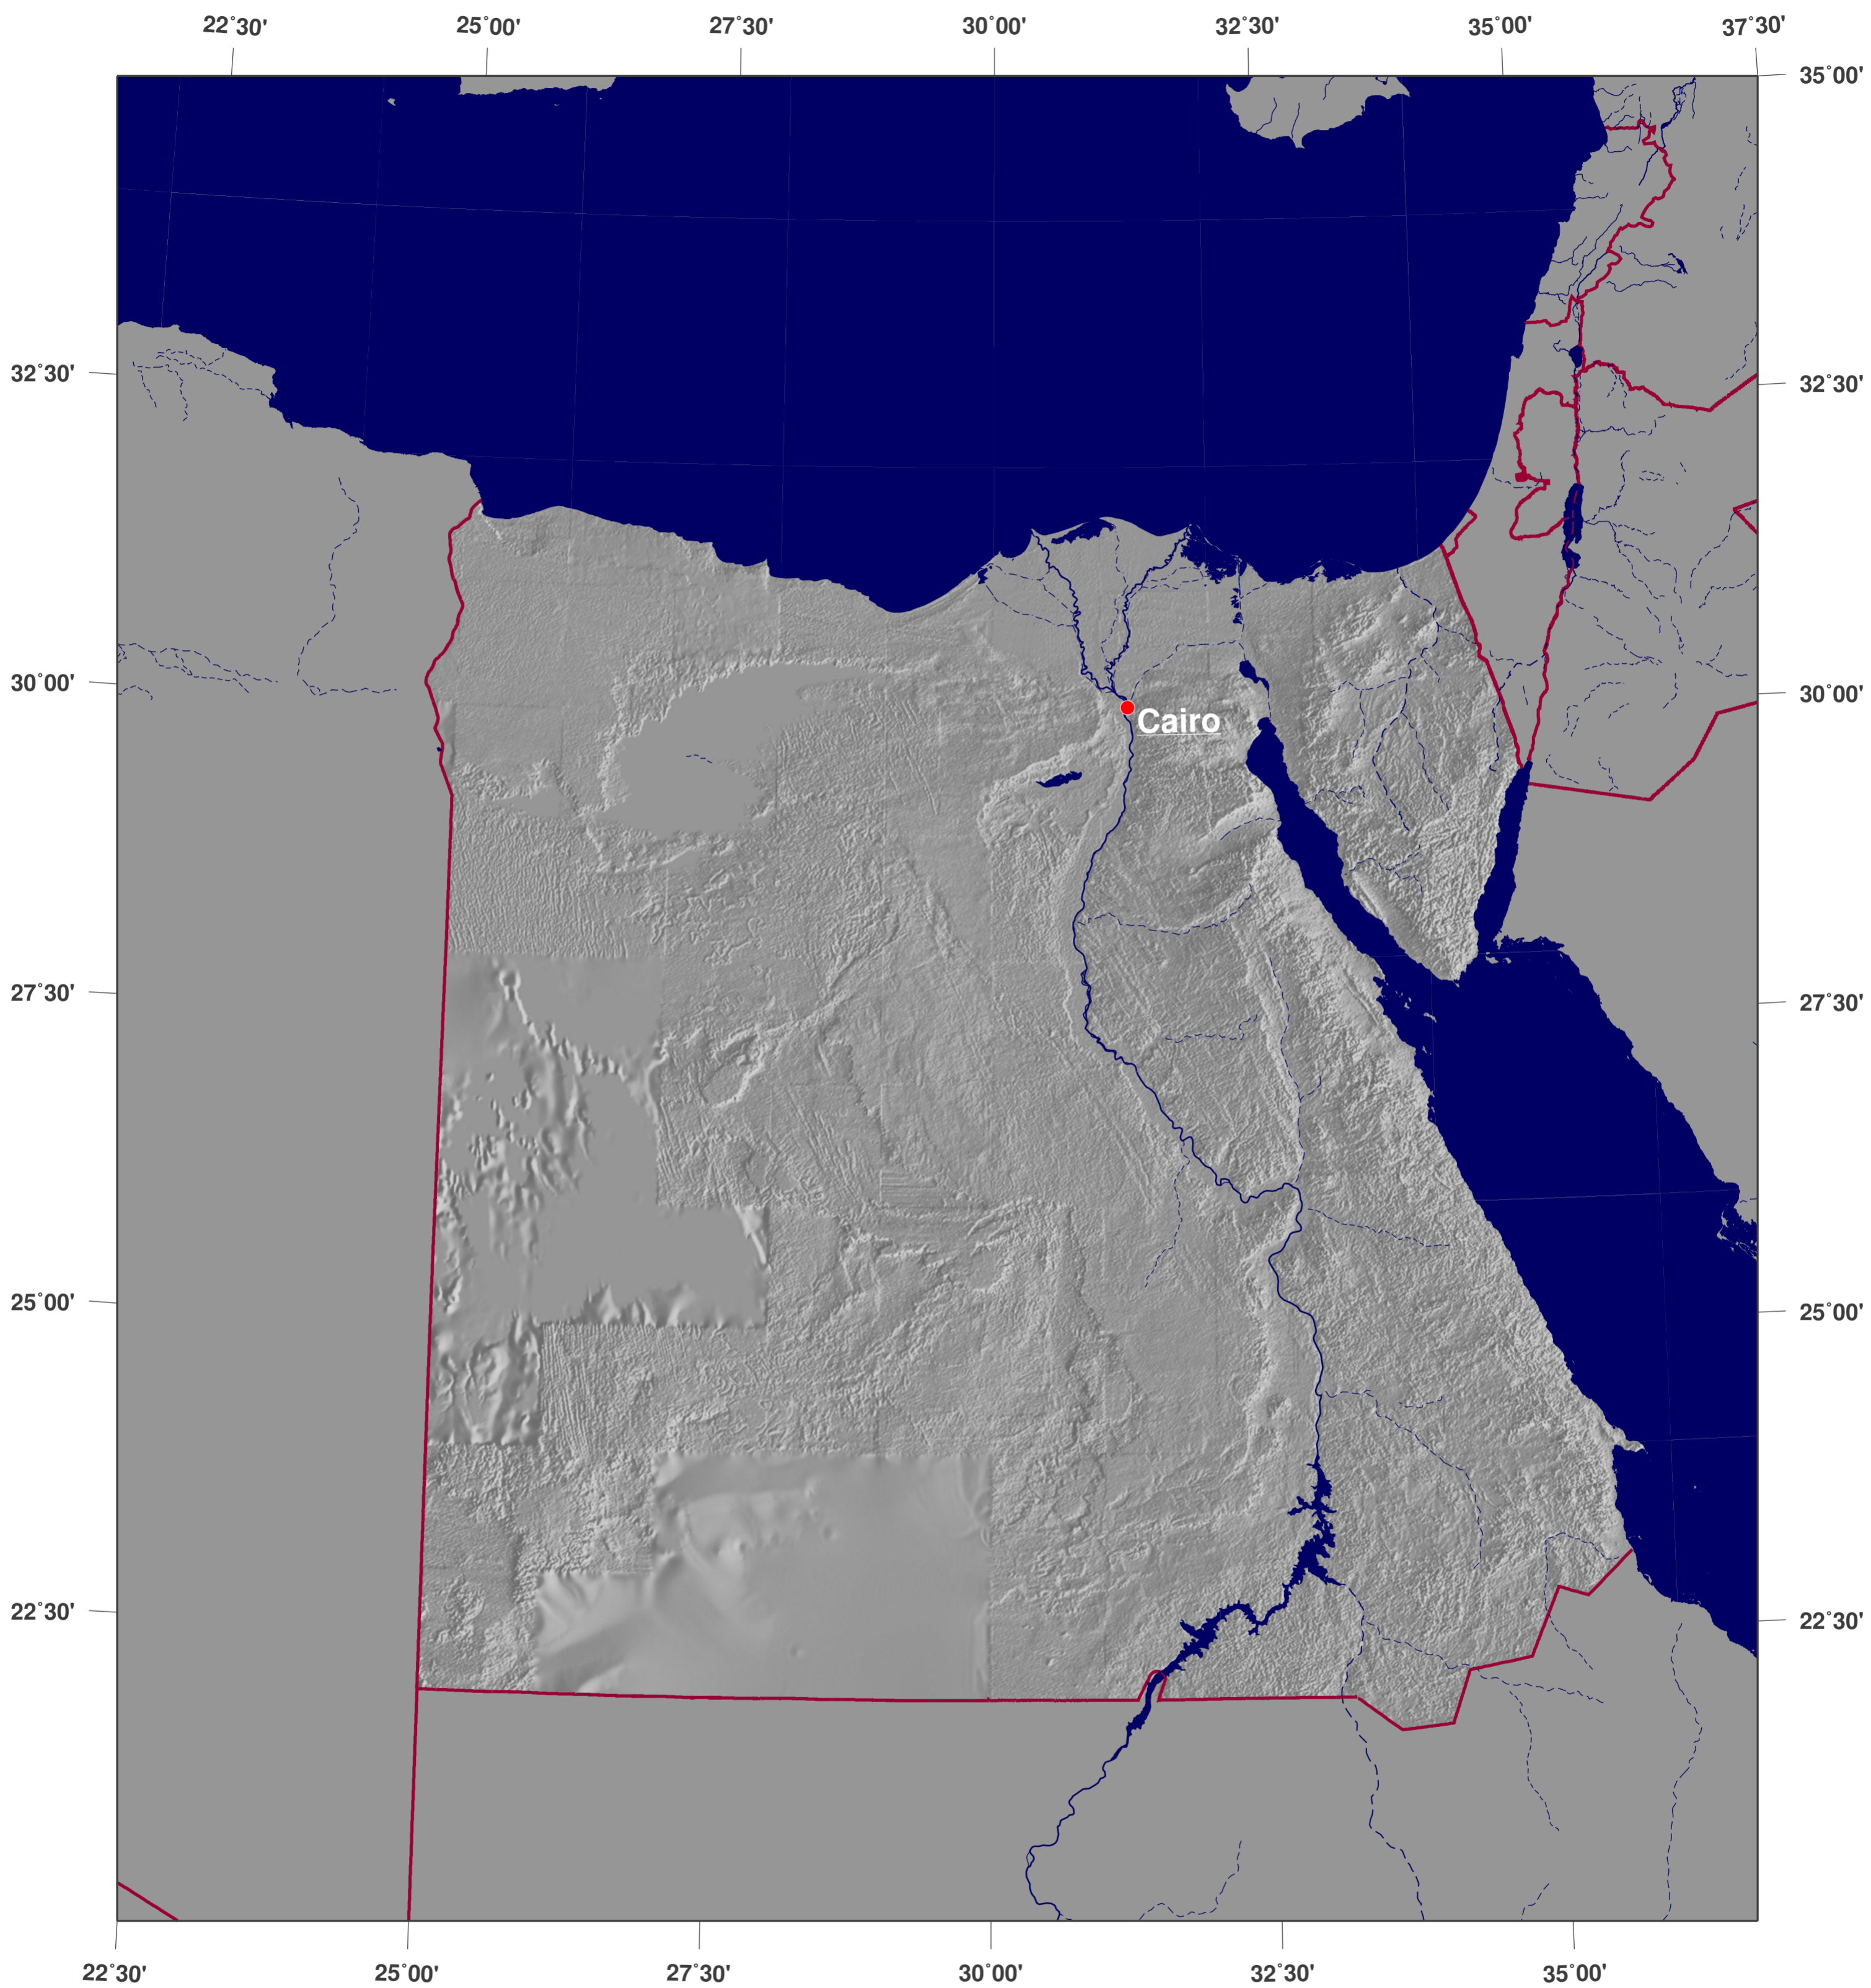

# Egypt: shaded relief map

**GINKGO  
MAPS**

**Map-License:**

This map is licensed under the Creative Commons Attribution 3.0 License (<http://creativecommons.org/licenses/by/3.0/>). Please cite the GinkgoMaps-project or link back (<http://www.ginkgomaps.com>).

**Parameter and used data:**

Map Projection: Lambert (equal area); Map Center: lat 26.7°; lon 30.25°; vector data: GSHHS and political borders by GMT ([gmt.soest.hawaii.edu](http://gmt.soest.hawaii.edu)); raster data: 30sec dtm-blend of GTOPO30, ICBAO, TOPO6.2, and ETOPO5 provided by Geoware (<http://www.geoware-online.com>)