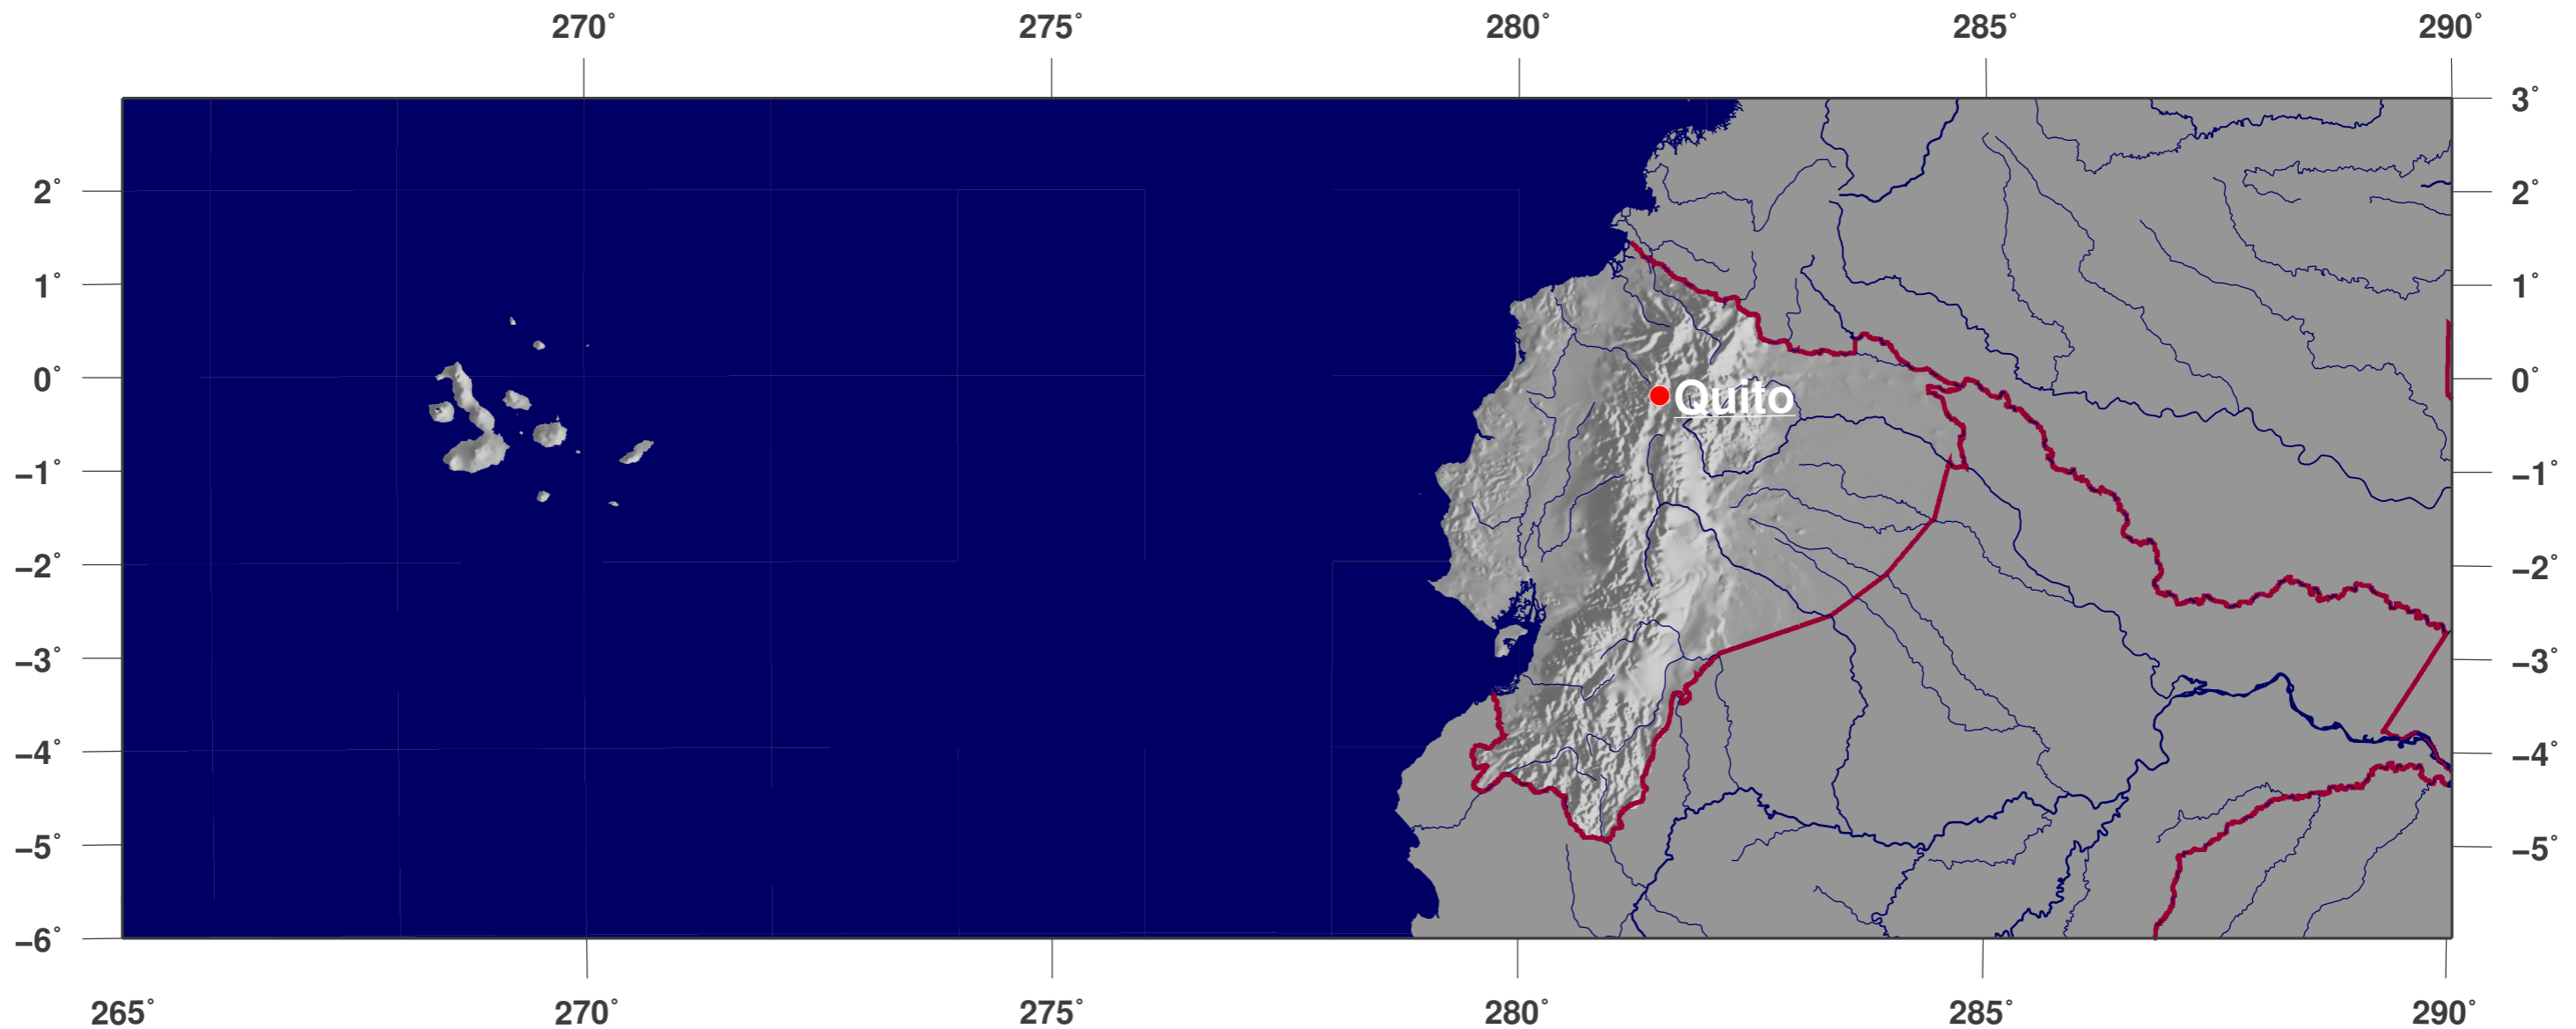

Ecuador: shaded relief map

Map-License:

This map is licensed under the Creative Commons Attribution 3.0 License (<http://creativecommons.org/licenses/by/3.0/>). Please cite the GinkgoMaps-project or link back (<http://www.ginkgomaps.com>).

Parameter and used data:

Map Projection: Lambert (equal area); Map Center: lat -1.79° ; lon -83.42° ; vector data: GSHHS and political borders by GMT (gmt.soest.hawaii.edu); raster data: 30sec dtm-blend of GTOPO30, ICBAO, TOP06.2, and ETOPO5 provided by Geoware (<http://www.geoware-online.com>)