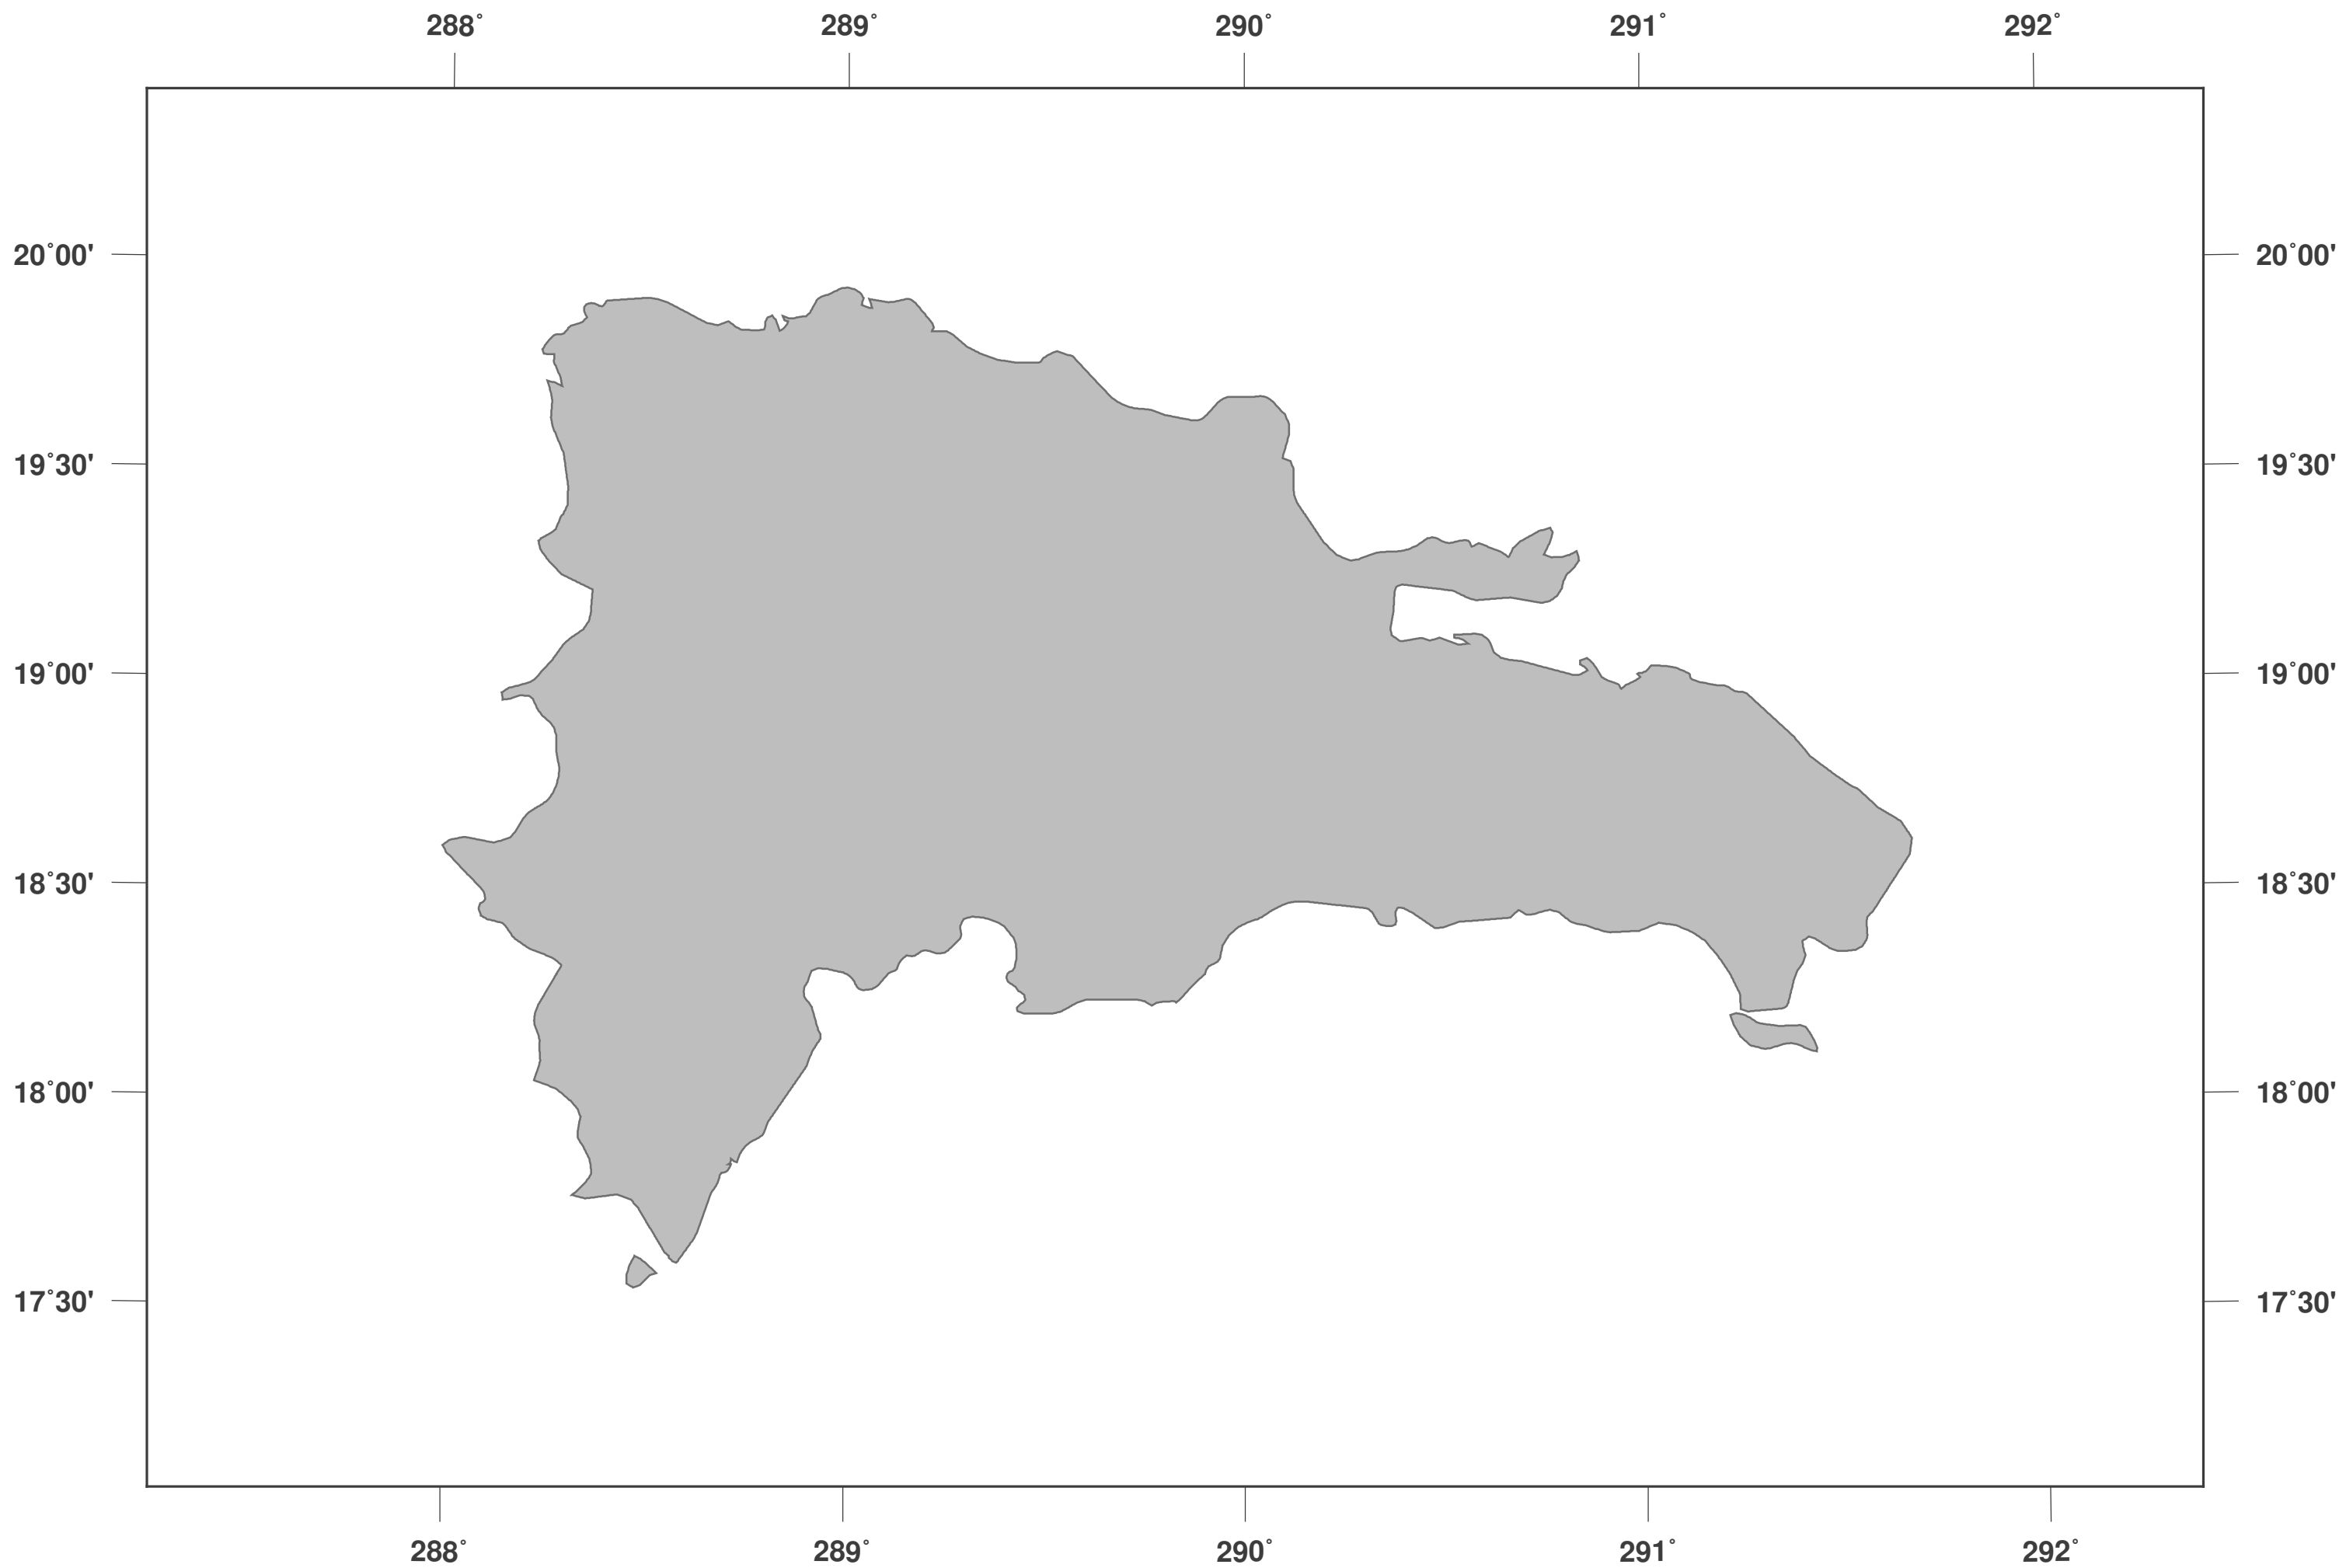

# Dominican Republic: Outline Map

**GINKGO  
MAPS**

**Map-License:**

This map is licensed under the CC-BY-3.0 (<http://creativecommons.org/licenses/by/3.0/deed.en>). Please cite the GinkgoMaps-project and link back (<http://www.ginkgomaps.com>).

**Parameter and used data:**

Map Projection: Lambert (equal area); Map Center: lat 18.74°; lon -70.16°; Visualized Data: Natural Earth provided by <http://www.naturalearthdata.com>