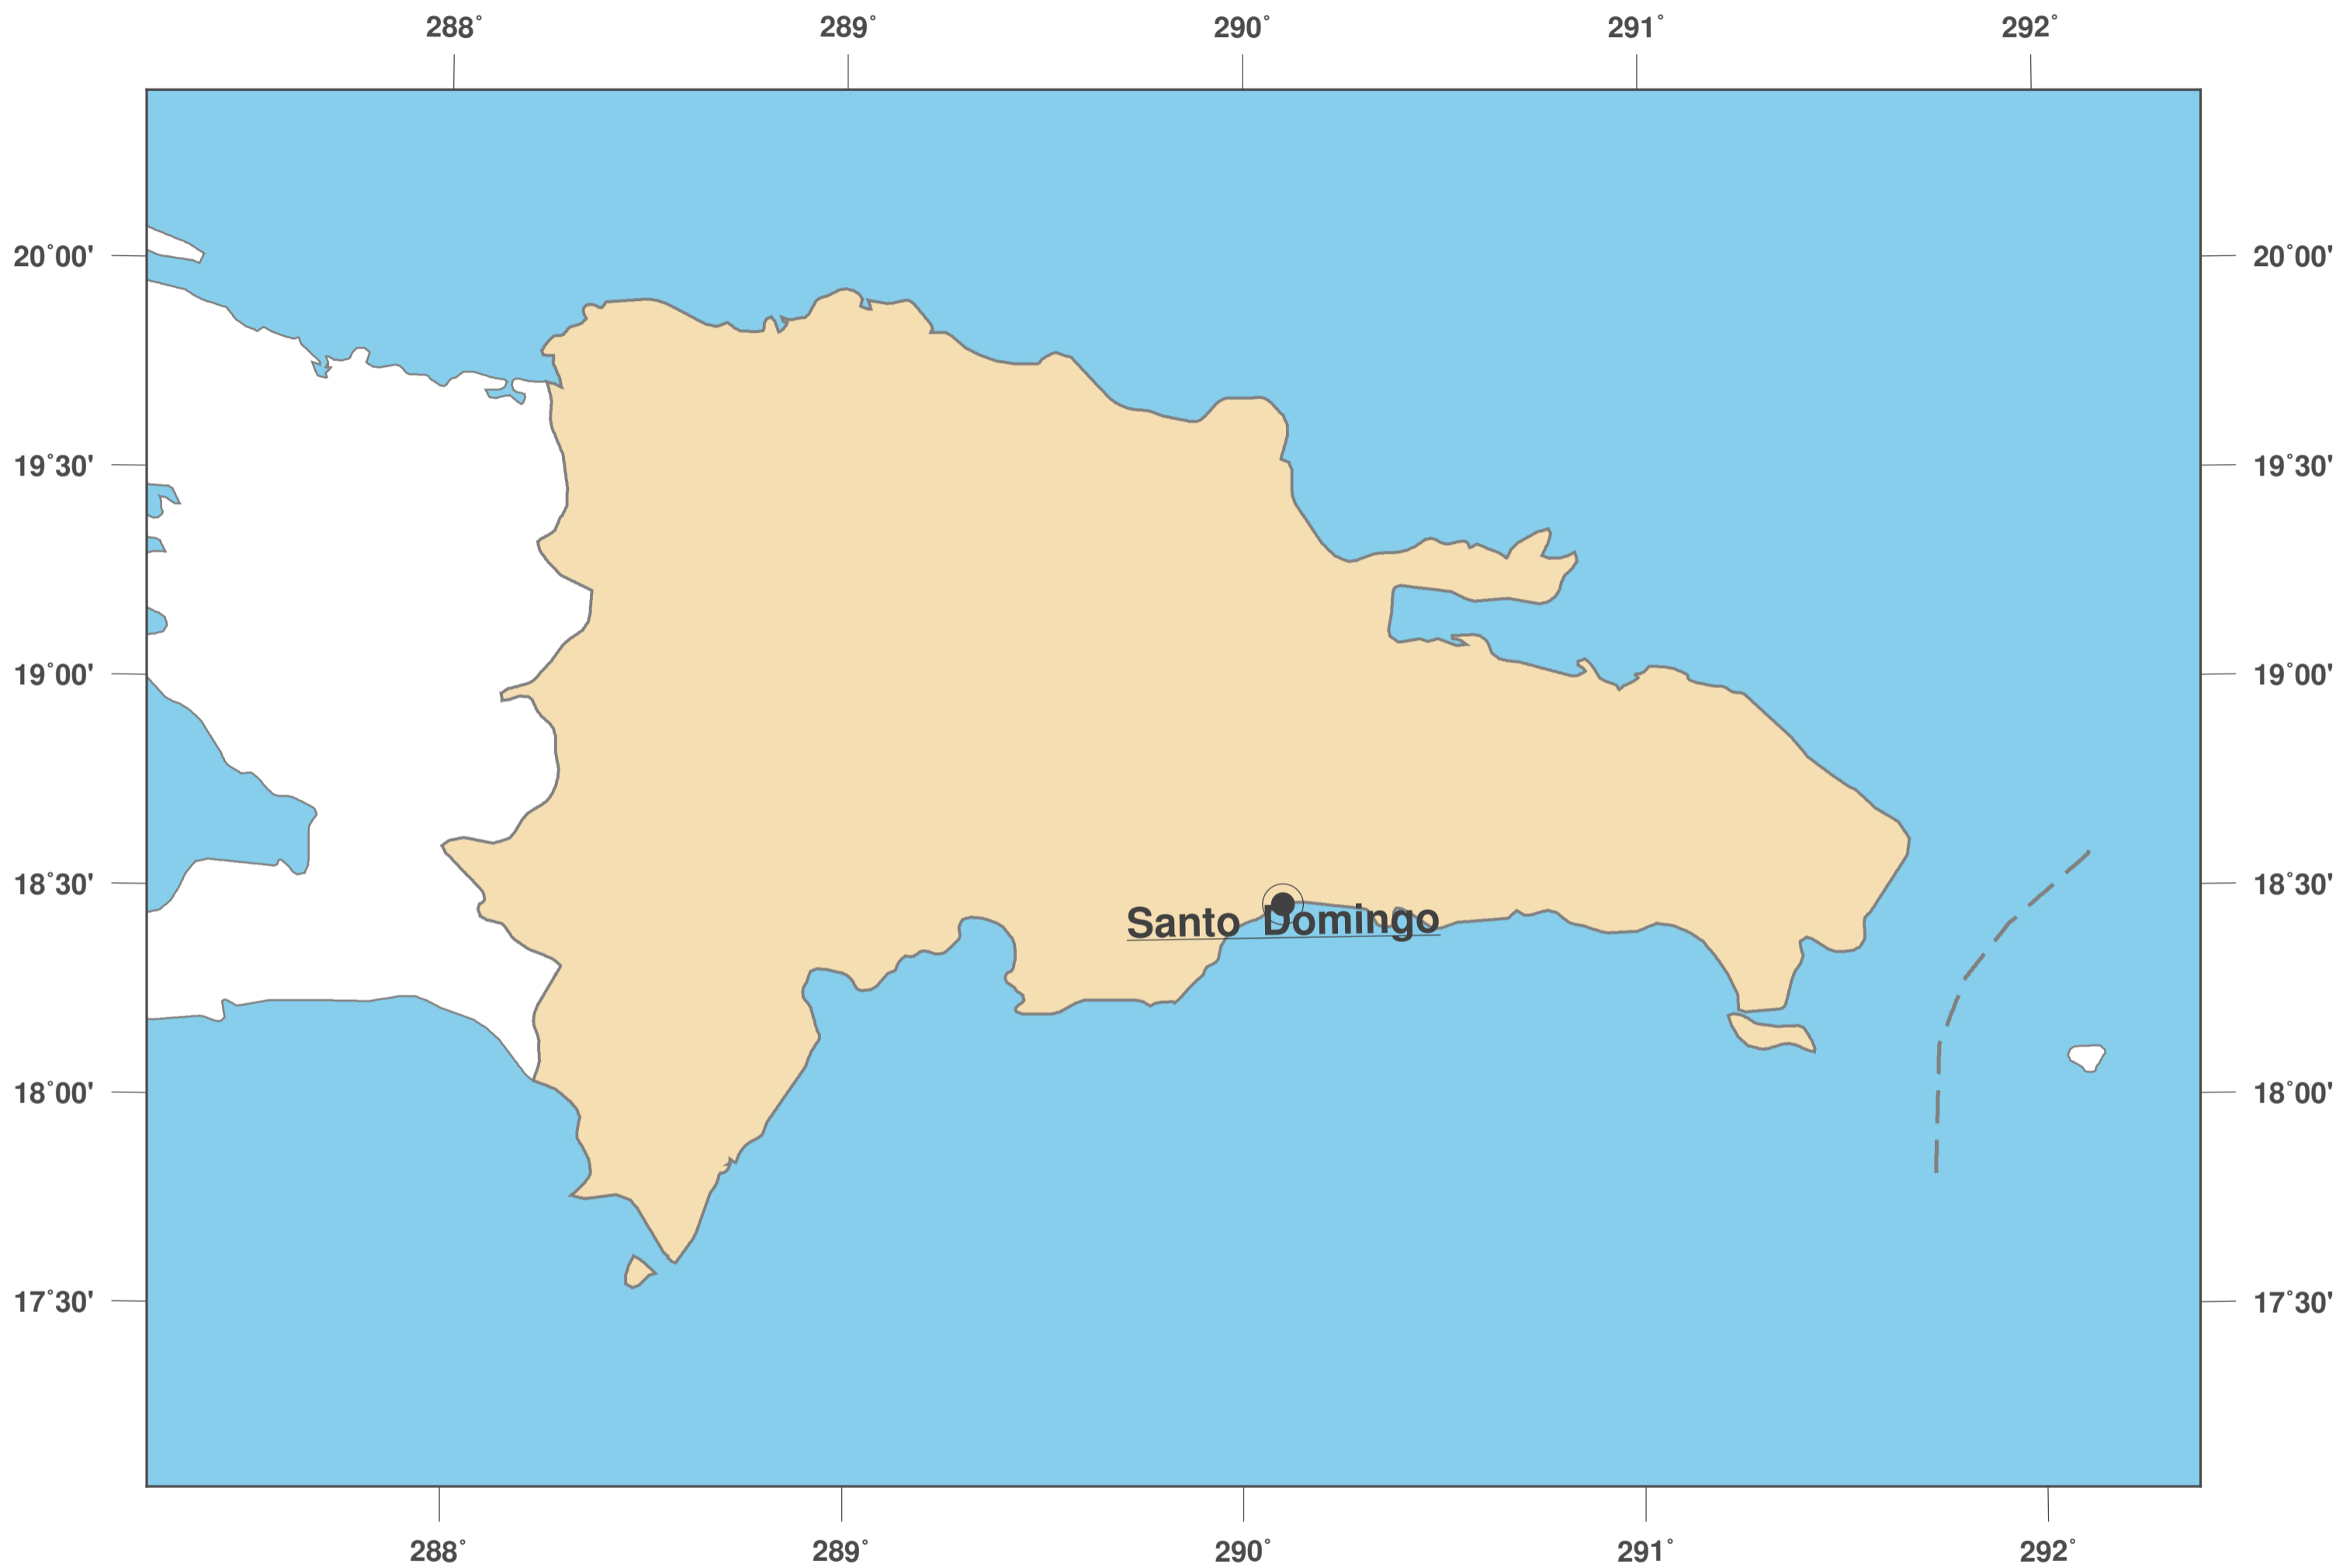

Dominican Republic: Outline Map II

**GINKGO
MAPS**

Map-License:

This map is licensed under the CC-BY-3.0 (<http://creativecommons.org/licenses/by/3.0/deed.en>). Please cite the GinkgoMaps-project and link back (<http://www.ginkgomaps.com>).

Parameter and used data:

Map Projection: Lambert (equal area); Map Center: lat 18.74° lon -70.16°; vector data: political borders by Natural Earth provided by <http://www.naturalearthdata.com>