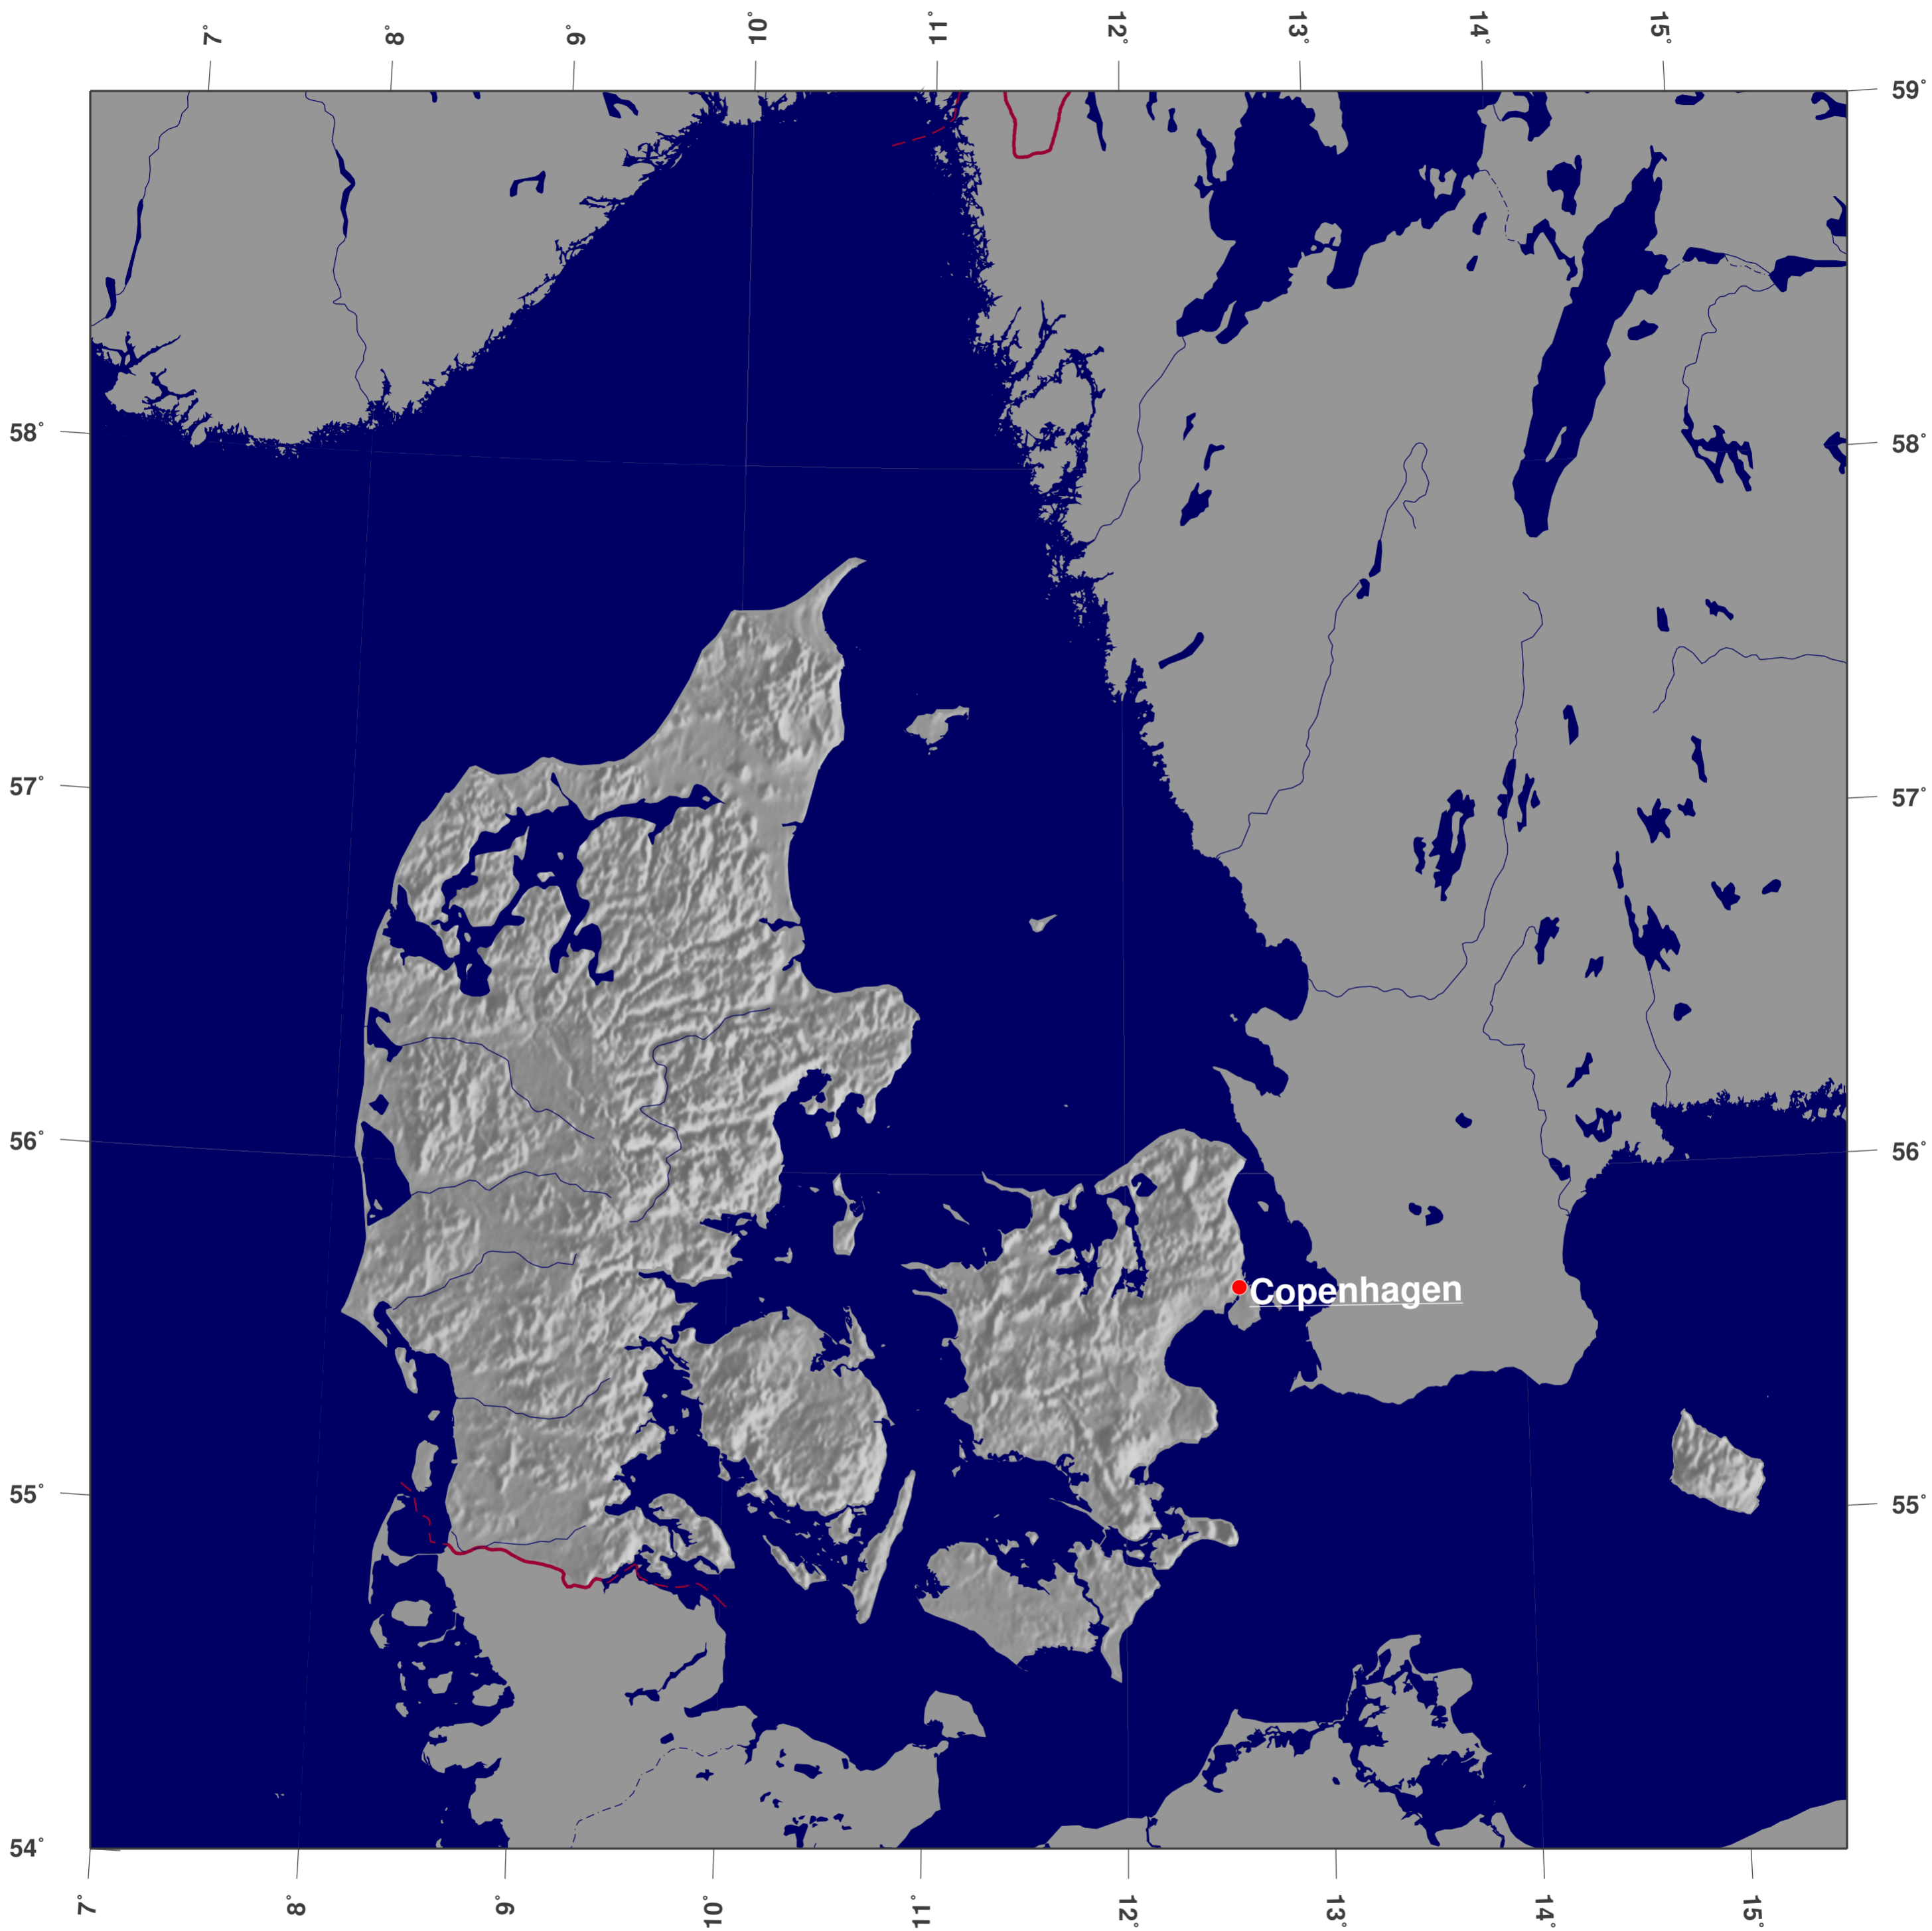

# Denmark: shaded relief map

## Map-License:

This map is licensed under the Creative Commons Attribution 3.0 License (<http://creativecommons.org/licenses/by/3.0/>). Please cite the GinkgoMaps-project or link back (<http://www.ginkgomaps.com>).

## Parameter and used data:

Map Projection: Lambert (equal area); Map Center: lat 56.16°; lon 11.62°; vector data: GSHHS and political borders by GMT ([gmt.soest.hawaii.edu](http://gmt.soest.hawaii.edu)); raster data: 30sec dtm-blend of GTOP030, ICBAO, TOPO6.2, and ETOPO5 provided by Geoware (<http://www.geoware-online.com>)