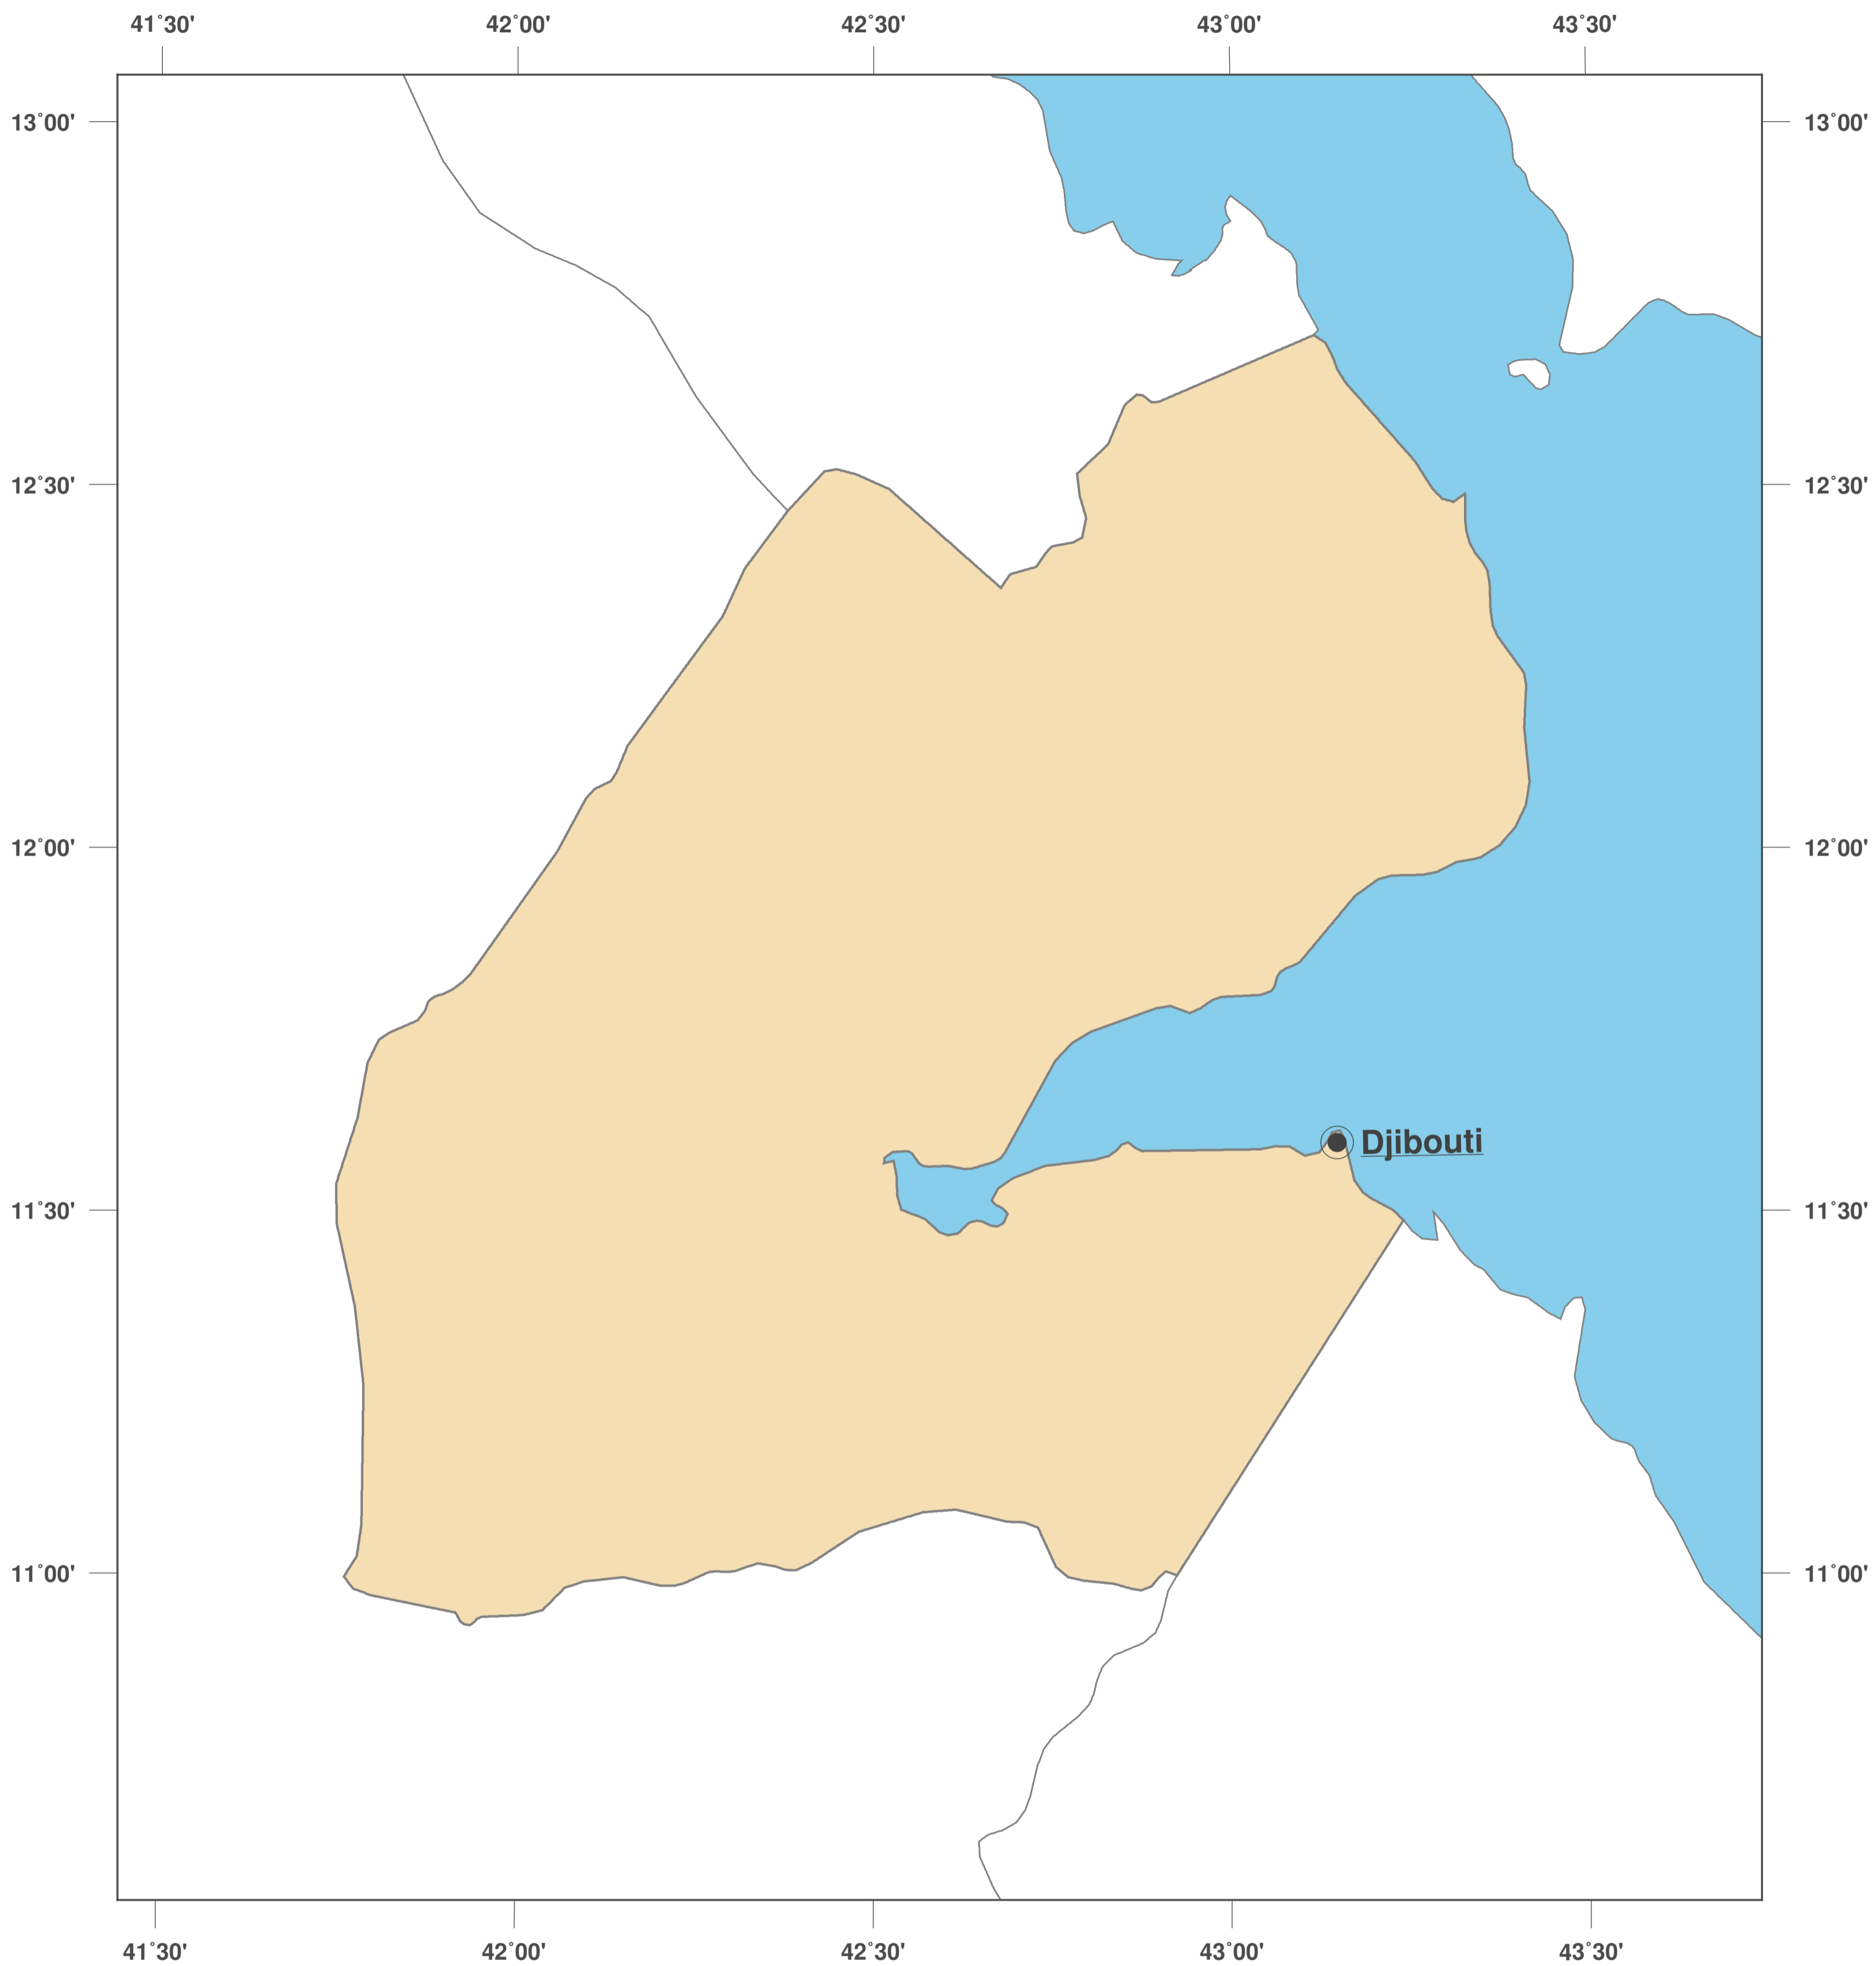

Djibouti: Outline Map II

**GINKGO
MAPS**

Map-License:

This map is licensed under the CC-BY-3.0 (<http://creativecommons.org/licenses/by/3.0/deed.en>). Please cite the GinkgoMaps-project and link back (<http://www.ginkgomaps.com>).

Parameter and used data:

Map Projection: Lambert (equal area); Map Center: lat 11.81° lon 42.6°; vector data: political borders by Natural Earth provided by <http://www.naturalearthdata.com>