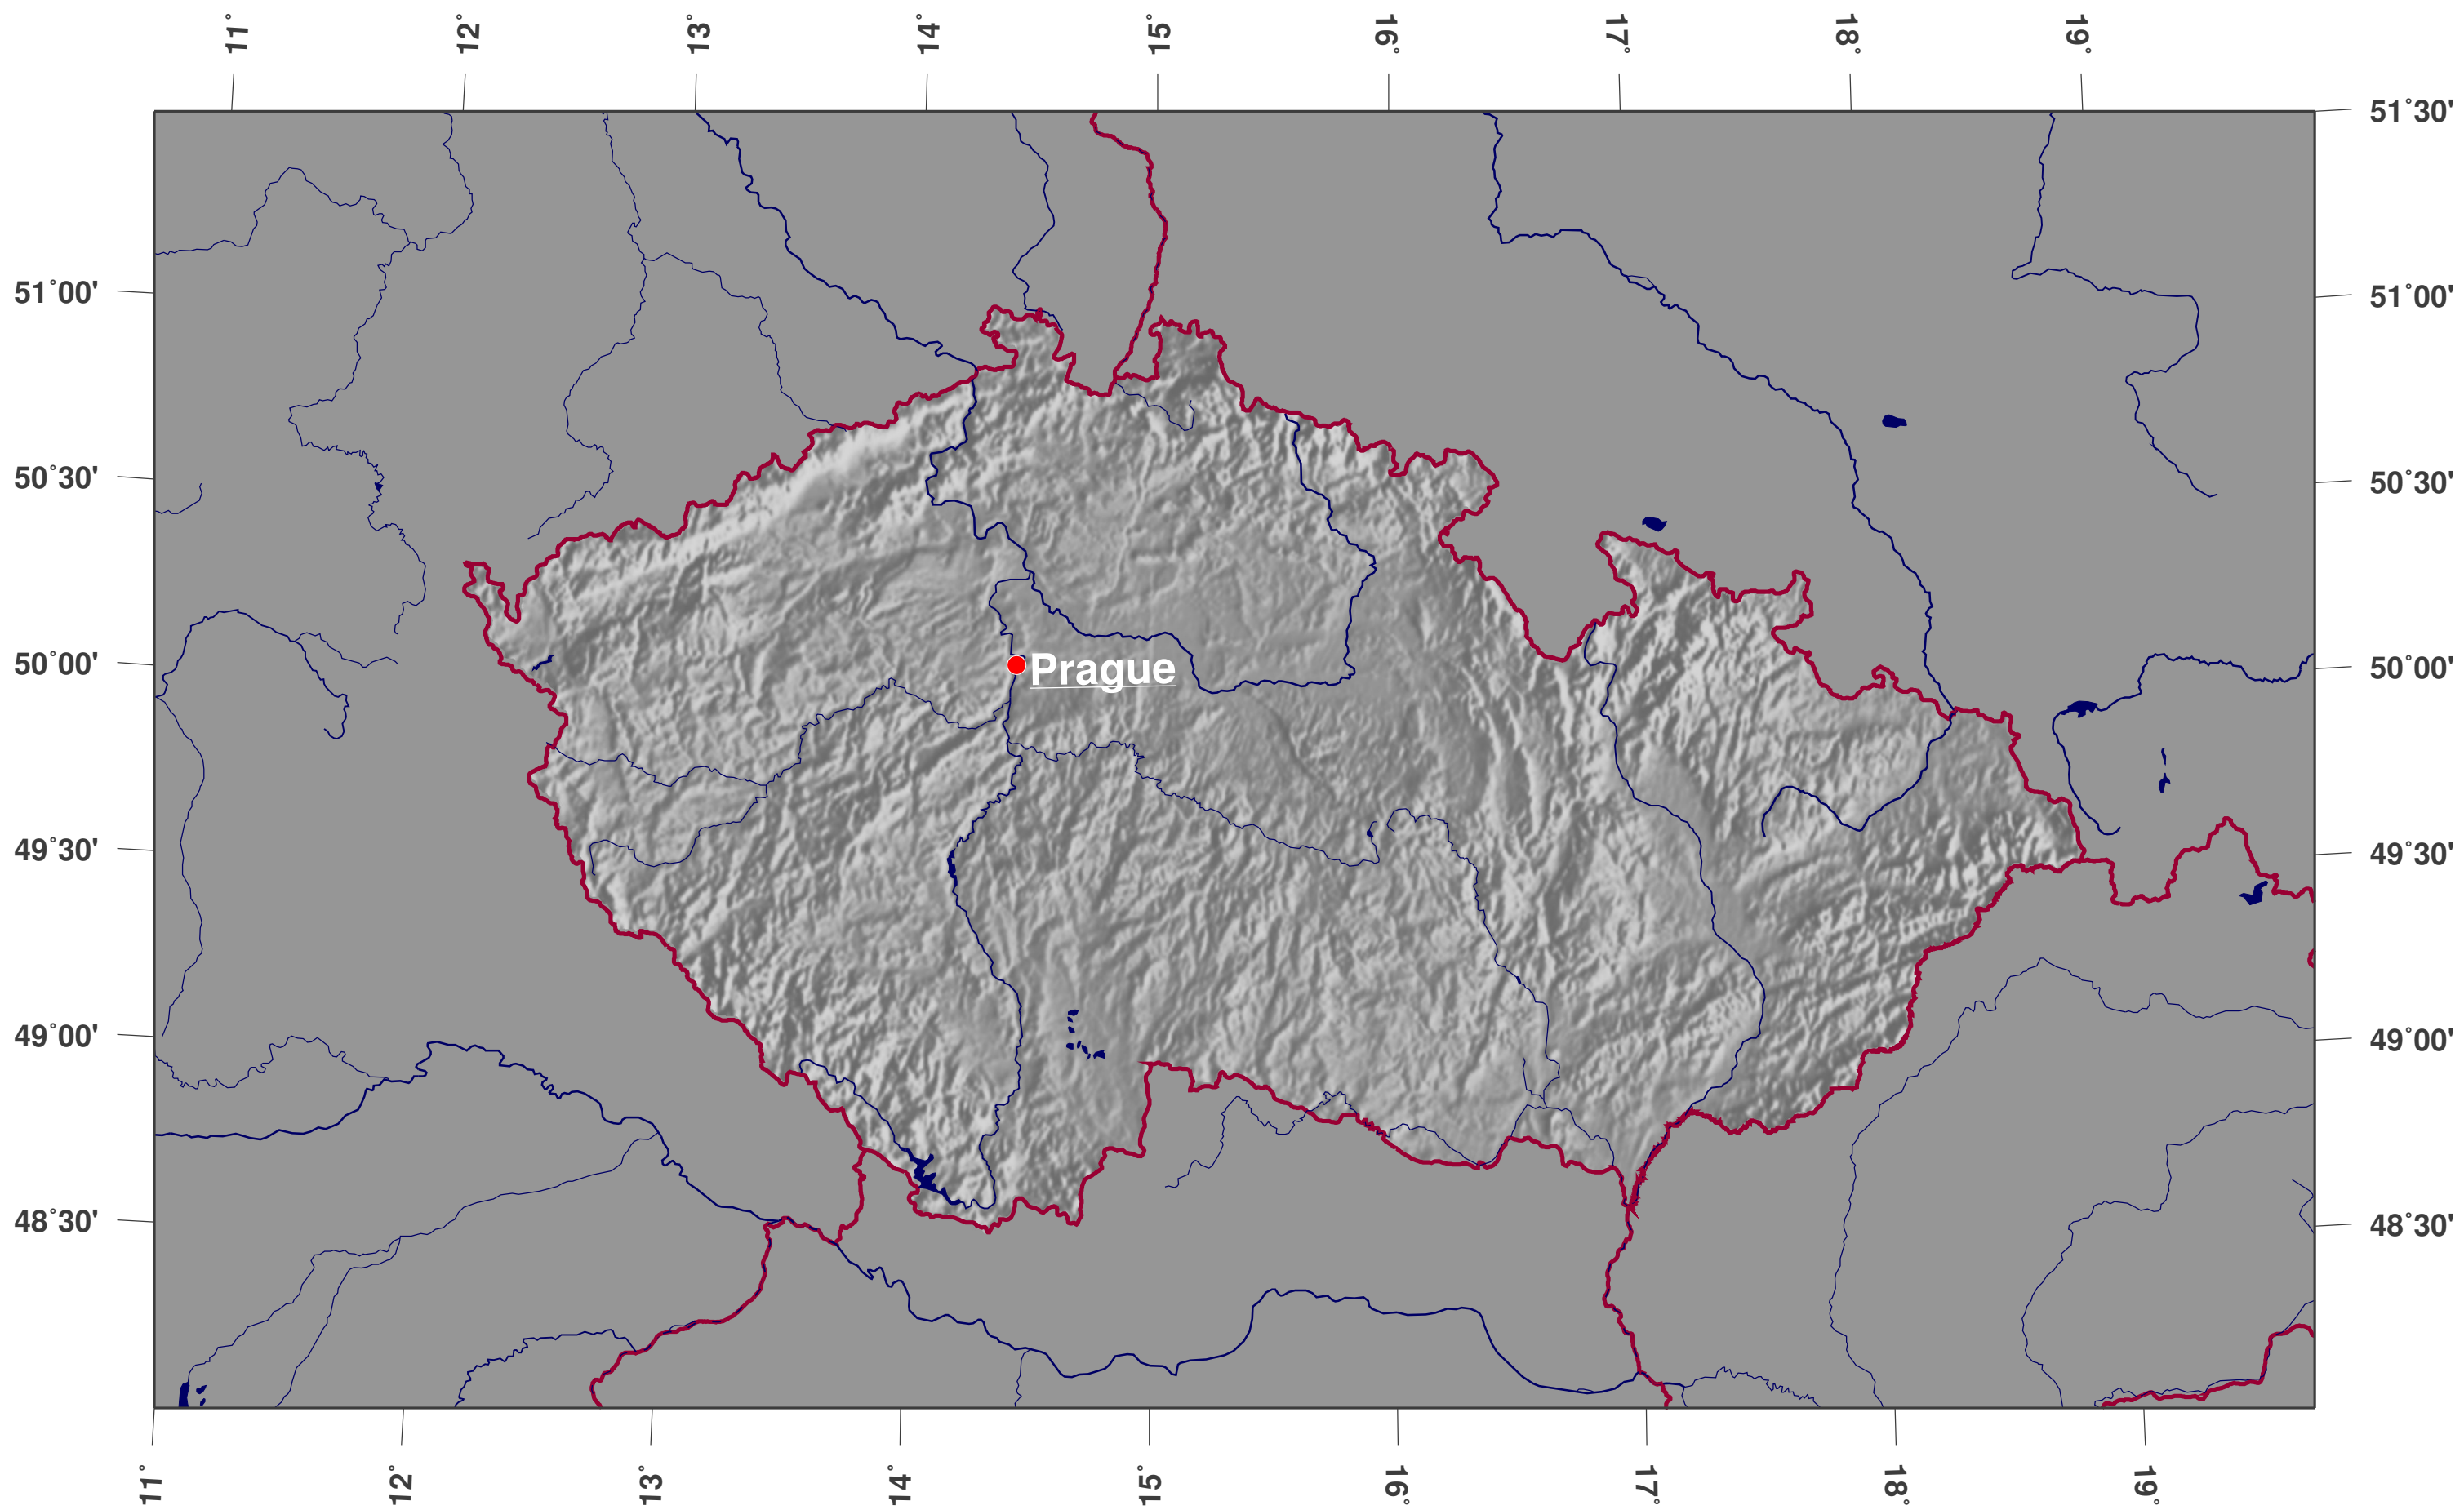

Czech Republic: shaded relief map

**GINKGO
MAPS**

Map-License:

This map is licensed under the Creative Commons Attribution 3.0 License (<http://creativecommons.org/licenses/by/3.0/>). Please cite the GinkgoMaps-project or link back (<http://www.ginkgomaps.com>).

Parameter and used data:

Map Projection: Lambert (equal area); Map Center: lat 49.82°; lon 15.47°; vector data: GSHHS and political borders by GMT (gmt.soest.hawaii.edu); raster data: 30sec dtm-blend of GTOPO30, ICBAO, TOPO6.2, and ETOPO5 provided by Geoware (<http://www.geoware-online.com>)