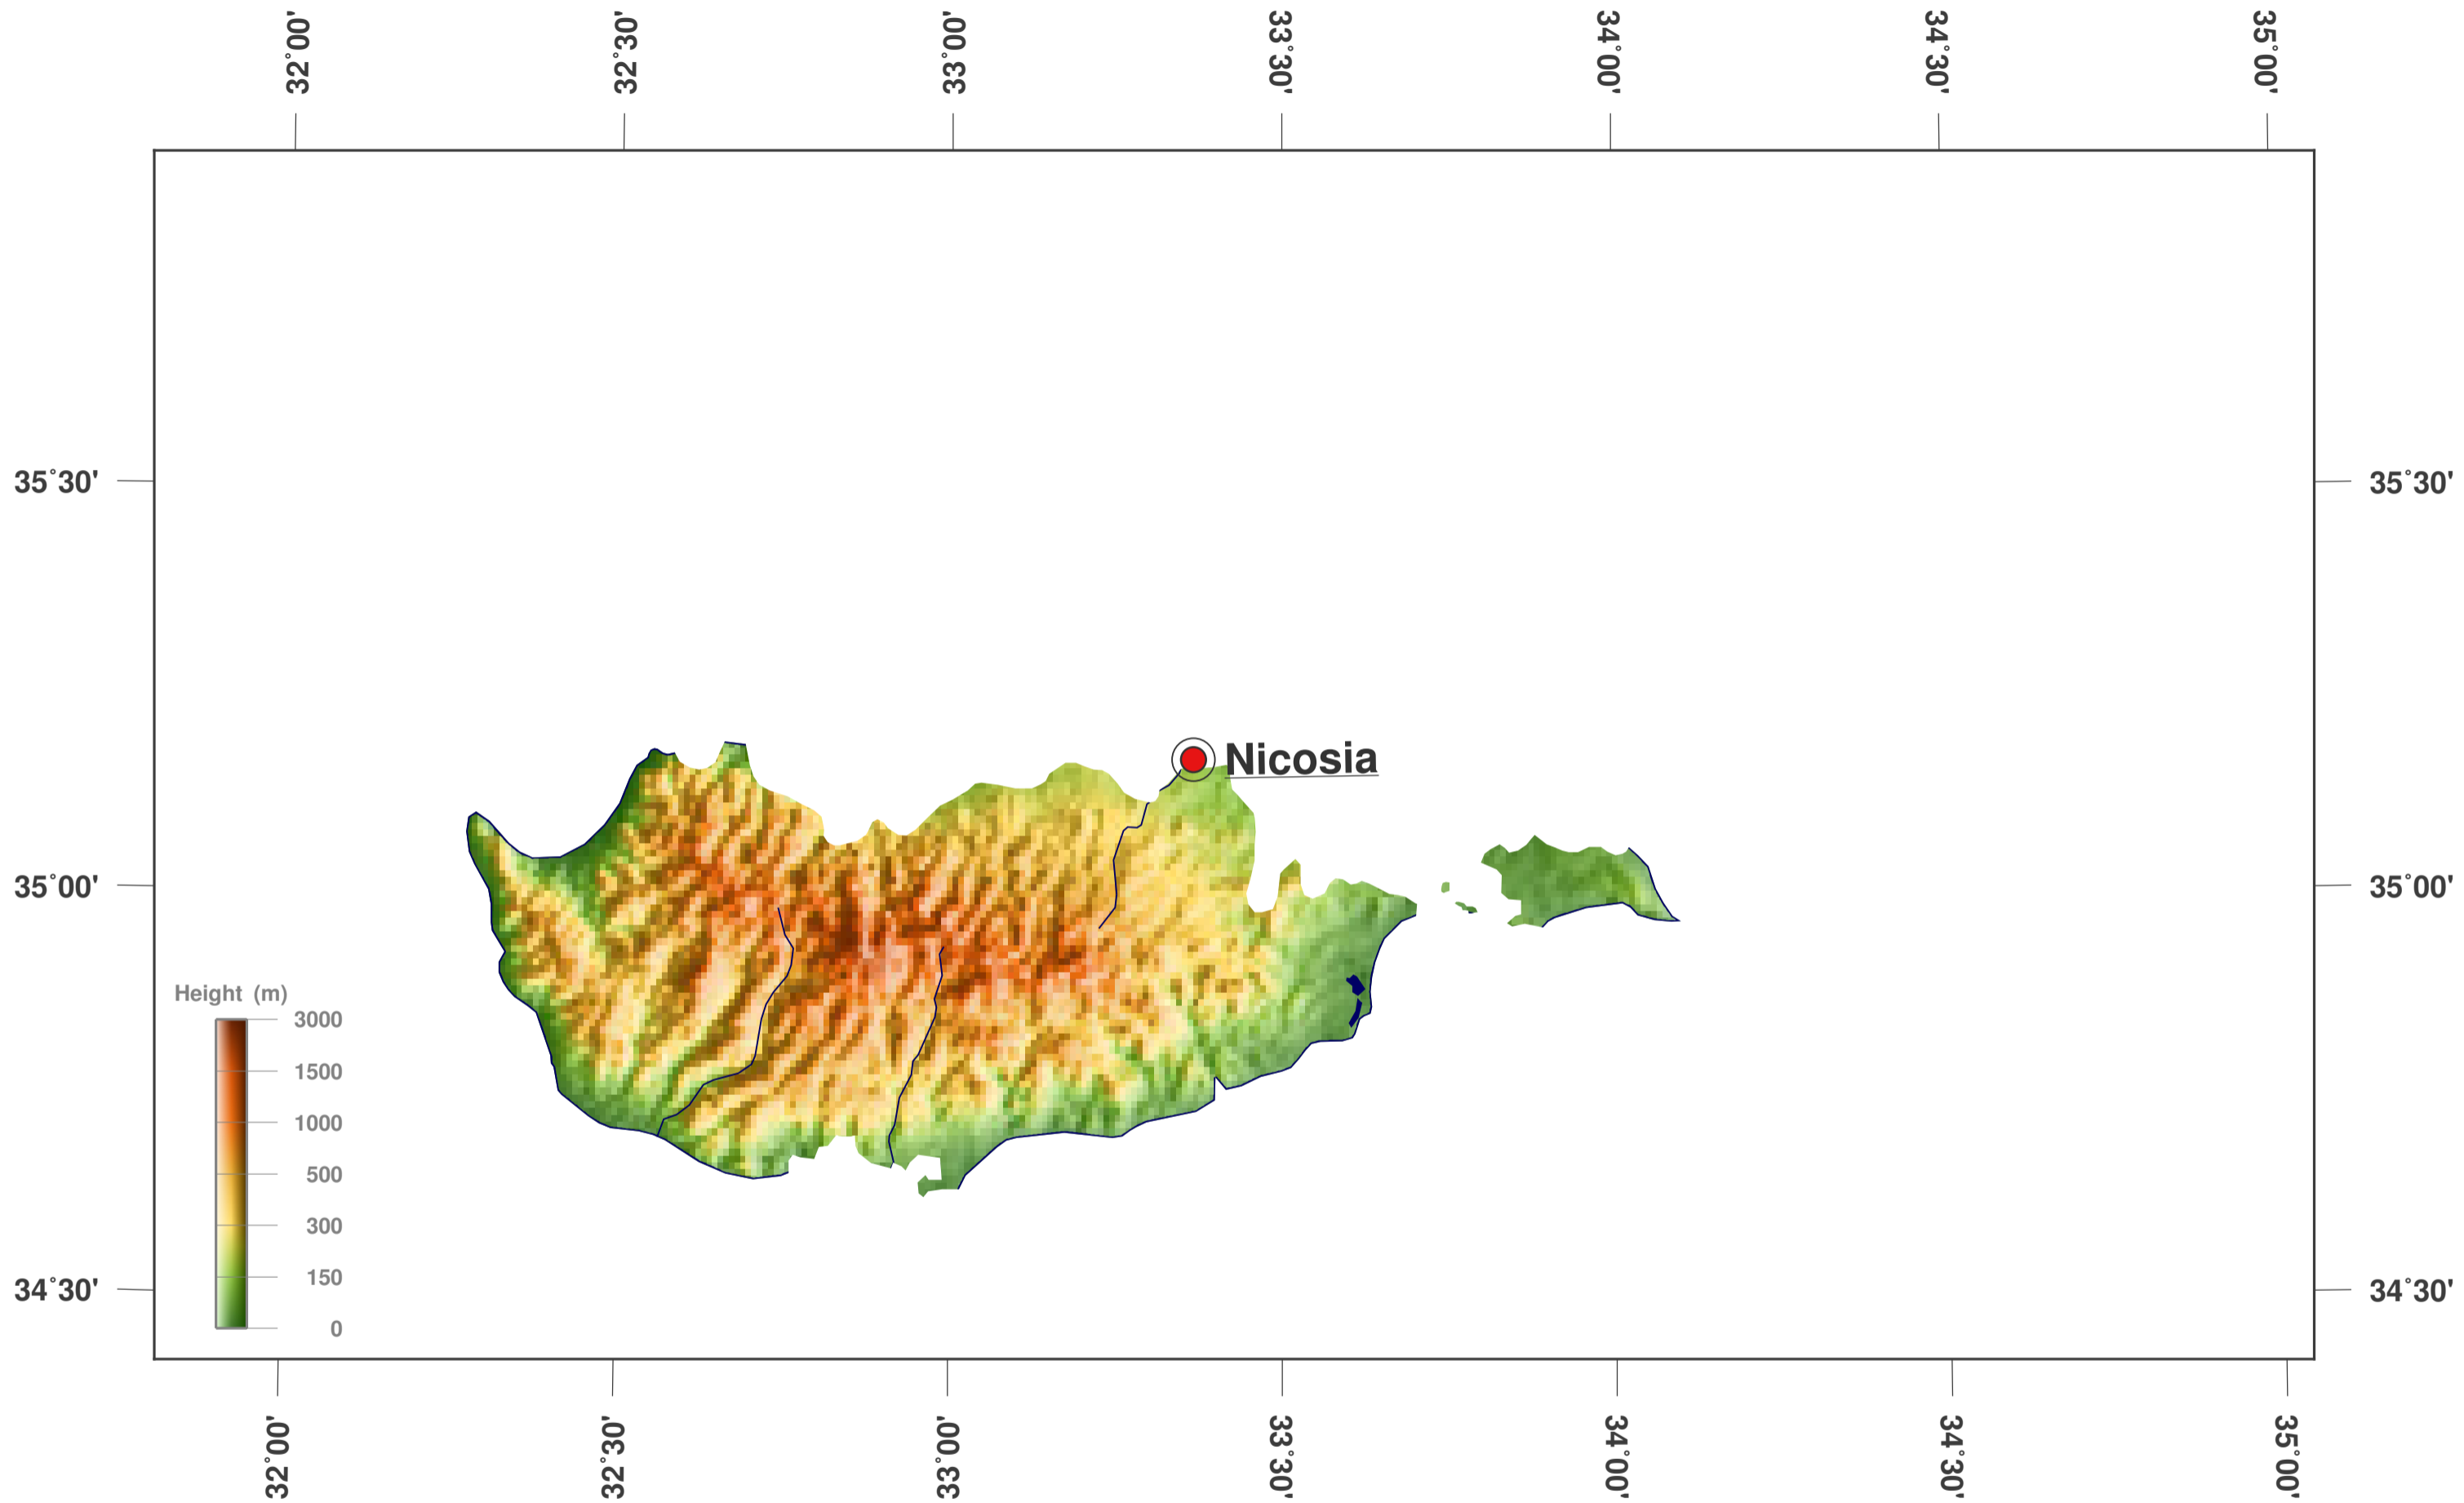

Cyprus: shaded height and relief map

Map-License:

This map is licensed under the CC-BY-3.0 (<http://creativecommons.org/licenses/by/3.0/deed.en>). Please cite the GinkgoMaps-project and link back (<http://www.ginkgomaps.com>).

Parameter and used data:

Map Projection: Lambert (equal area); Map Center: lat 35.17°; lon 33.44°; vector data: Natural Earth (www.naturalearthdata.com) and GSHHG (www.soest.hawaii.edu/pwessel/gshhg); raster data: Geoware (www.geoware-online.com).