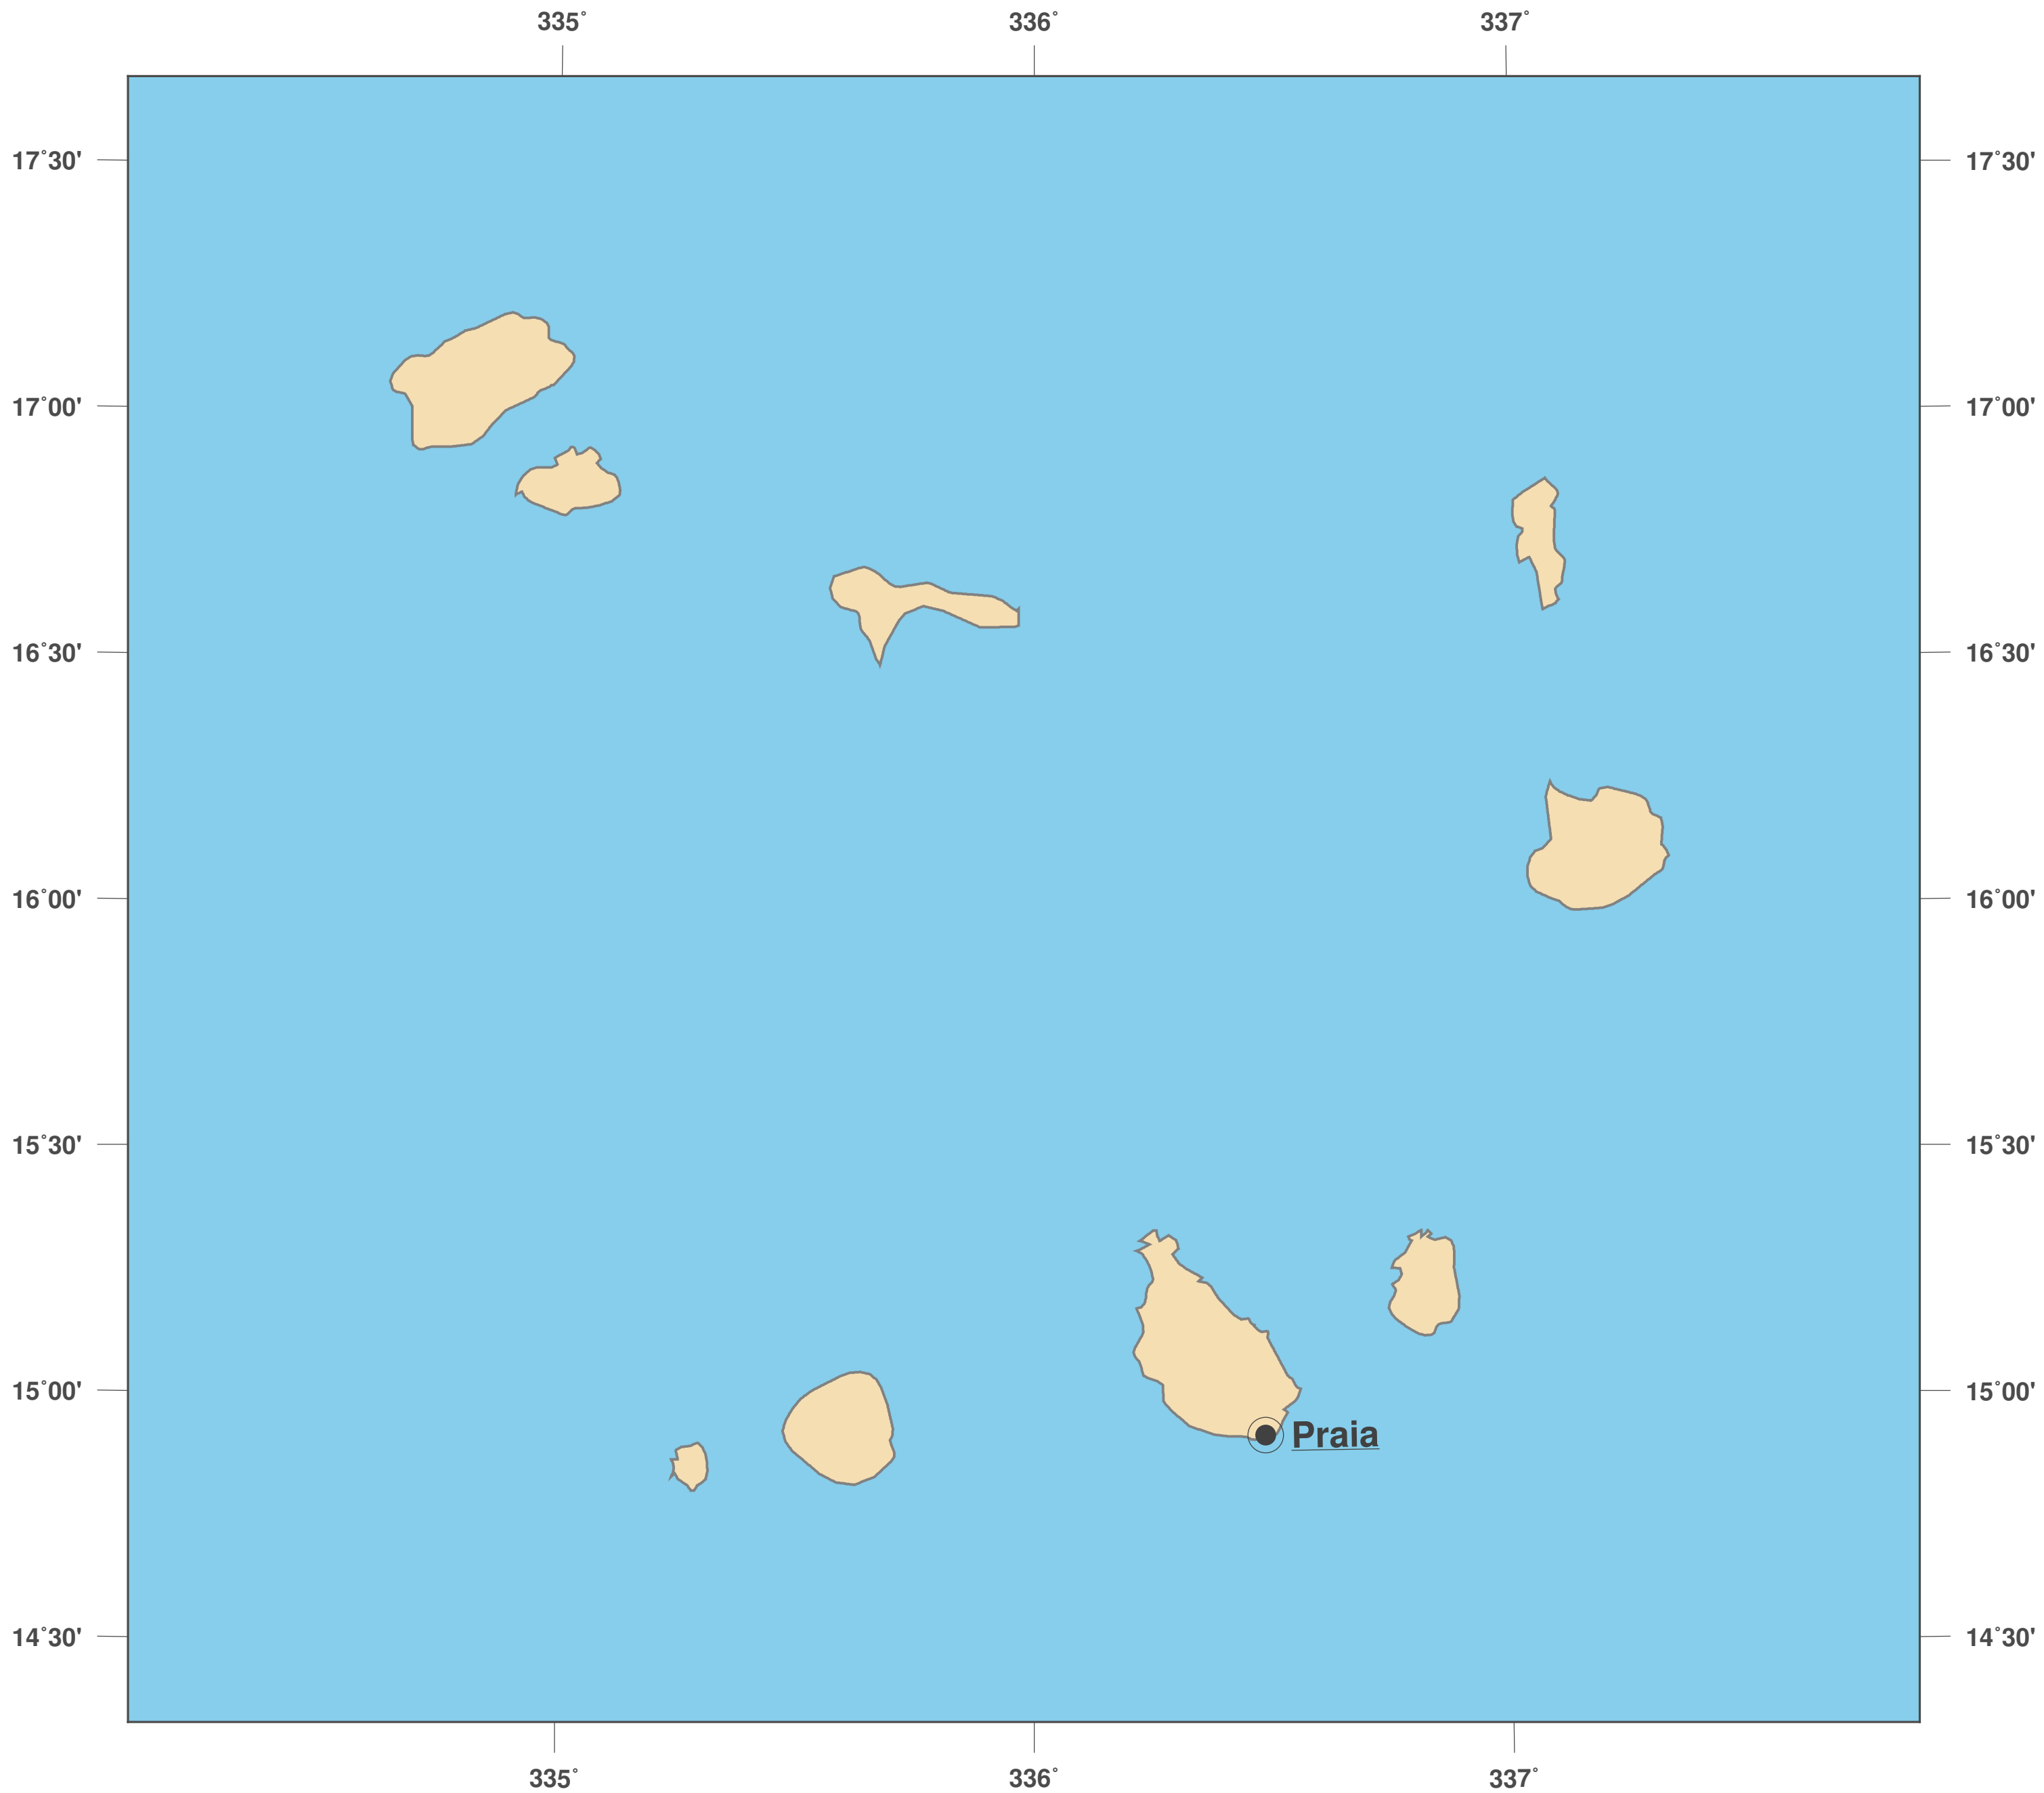

Cape Verde: Outline Map II

Map-License:

This map is licensed under the CC-BY-3.0 (<http://creativecommons.org/licenses/by/3.0/deed.en>). Please cite the GinkgoMaps-project and link back (<http://www.ginkgomaps.com>).

Parameter and used data:

Map Projection: Lambert (equal area); Map Center: lat 16° lon -24.01°; vector data: political borders by Natural Earth provided by <http://www.naturalearthdata.com>