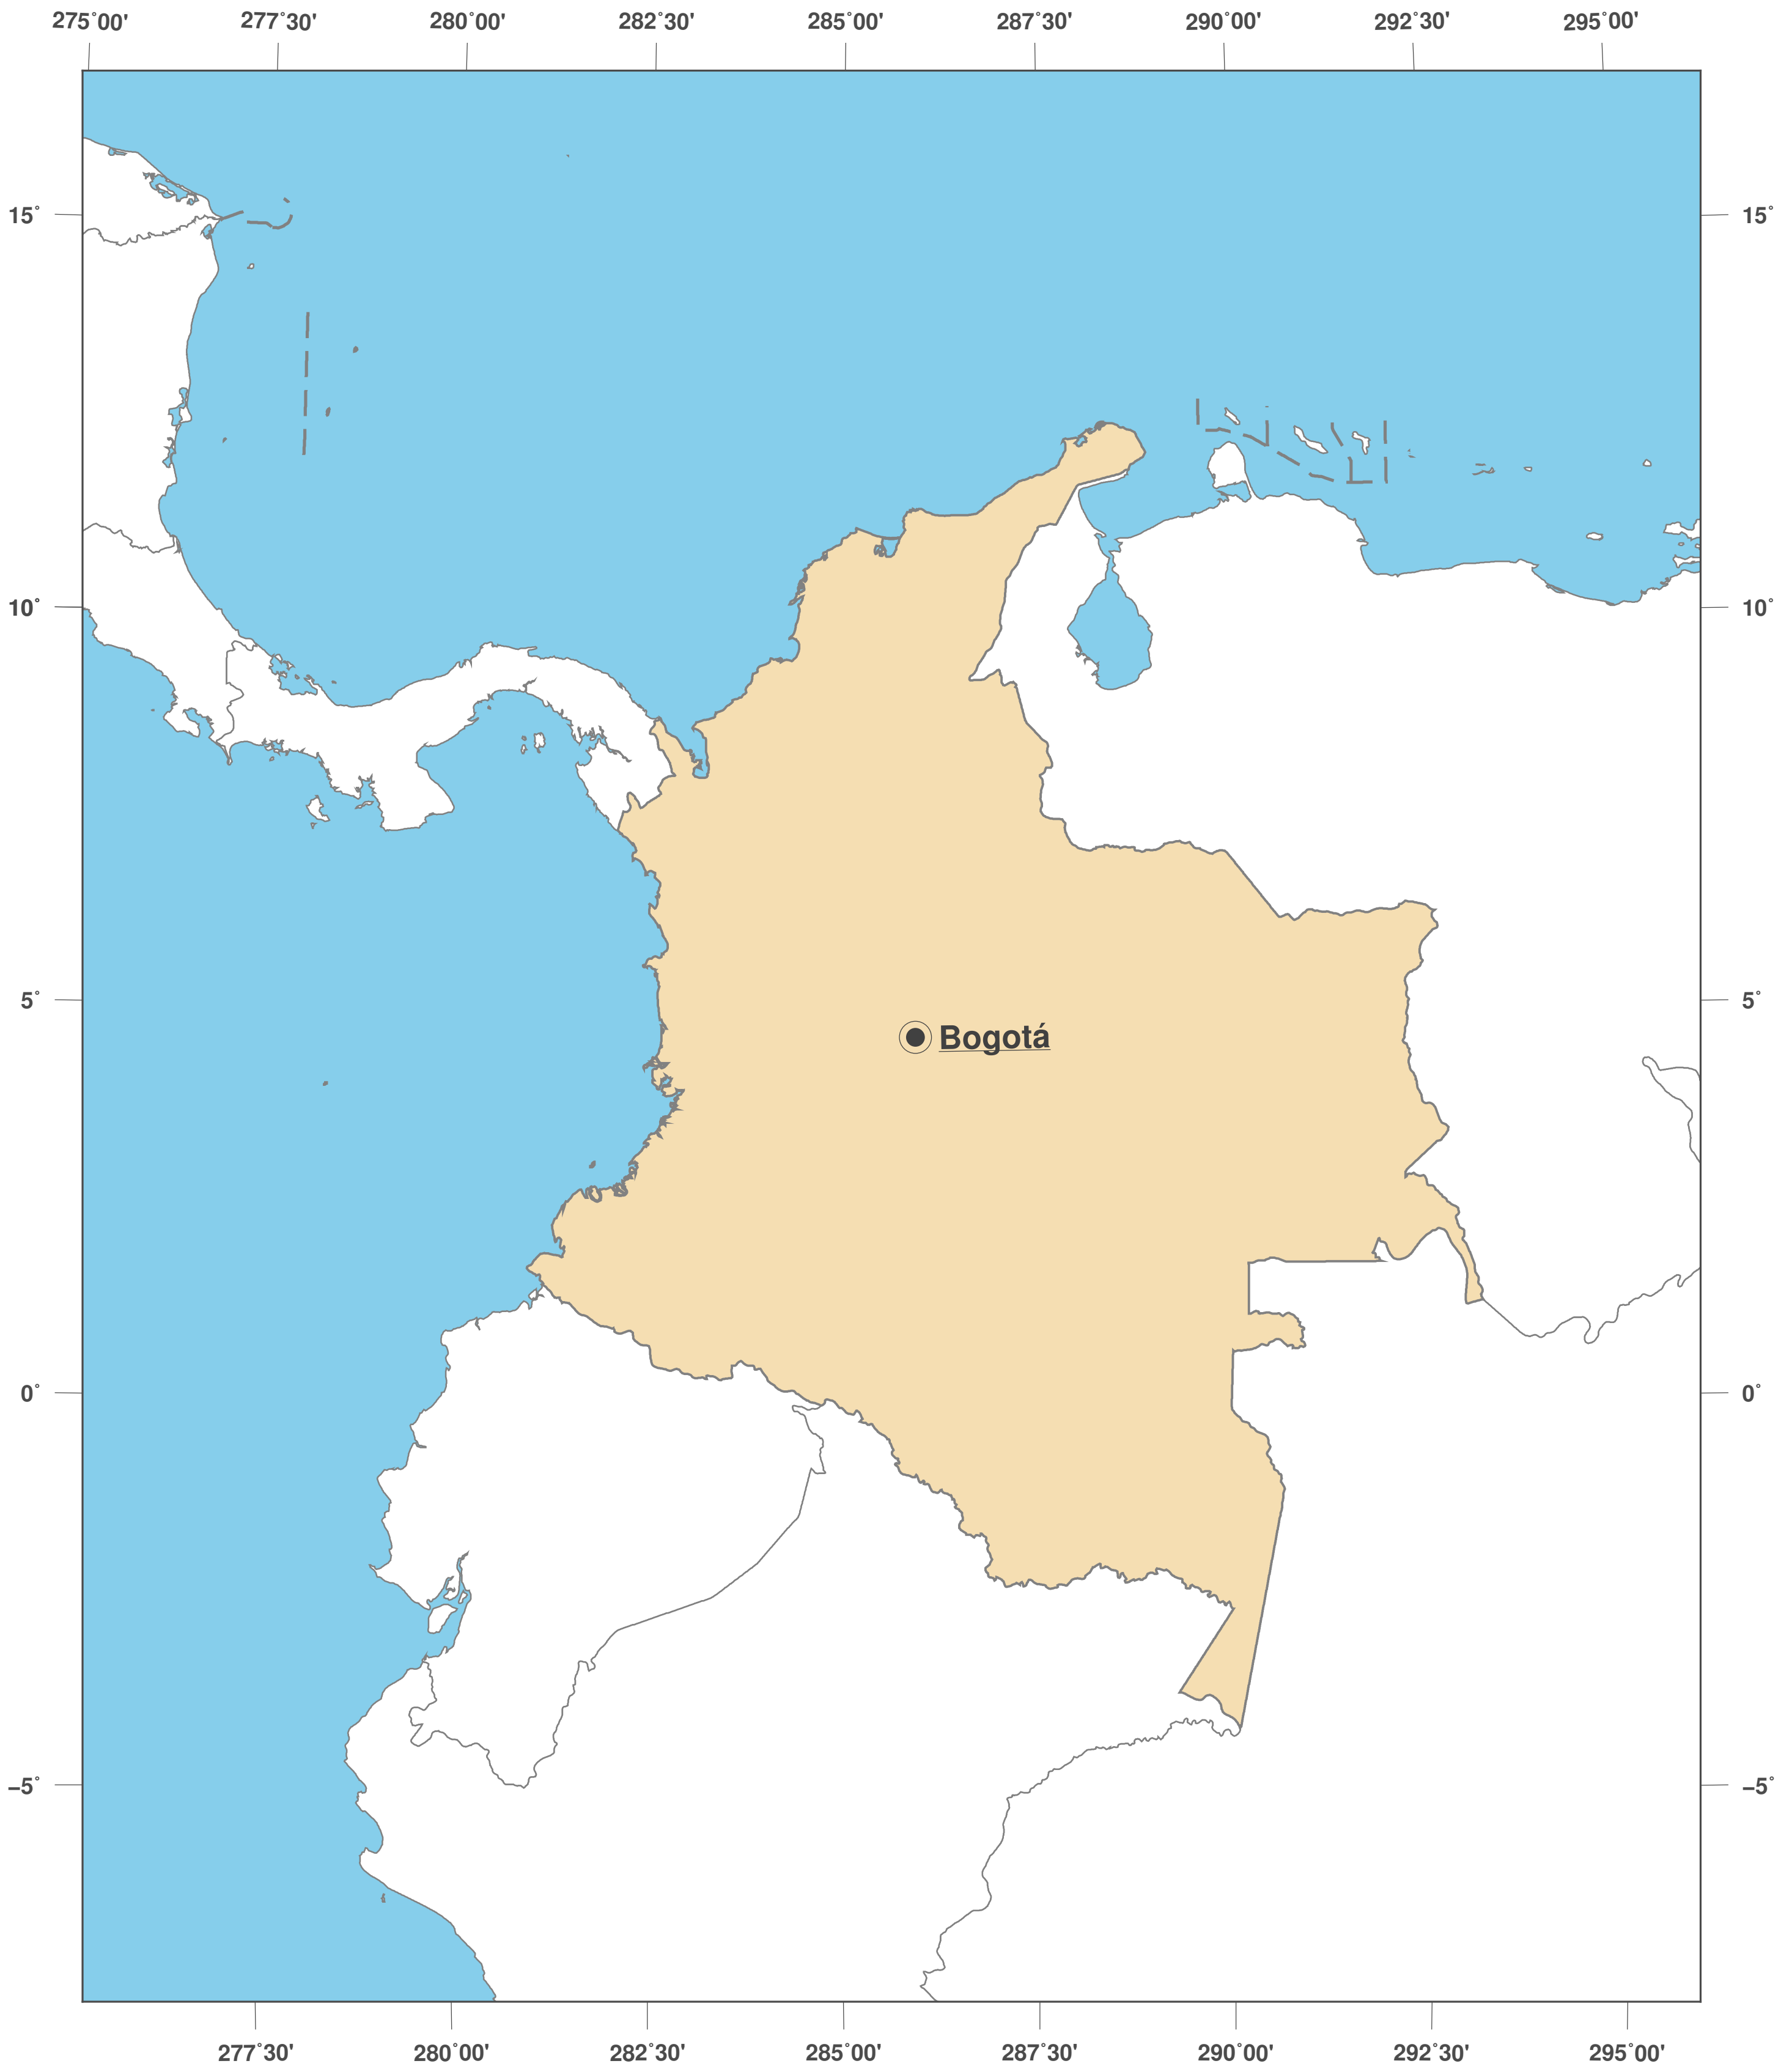

# Colombia: Outline Map II

**GINKGO  
MAPS**

**Map-License:**

This map is licensed under the CC-BY-3.0 (<http://creativecommons.org/licenses/by/3.0/deed.en>). Please cite the GinkgoMaps-project and link back (<http://www.ginkgomaps.com>).

**Parameter and used data:**

Map Projection: Lambert (equal area); Map Center: lat 4.58° lon -74.3°; vector data: political borders by Natural Earth provided by <http://www.naturalearthdata.com>