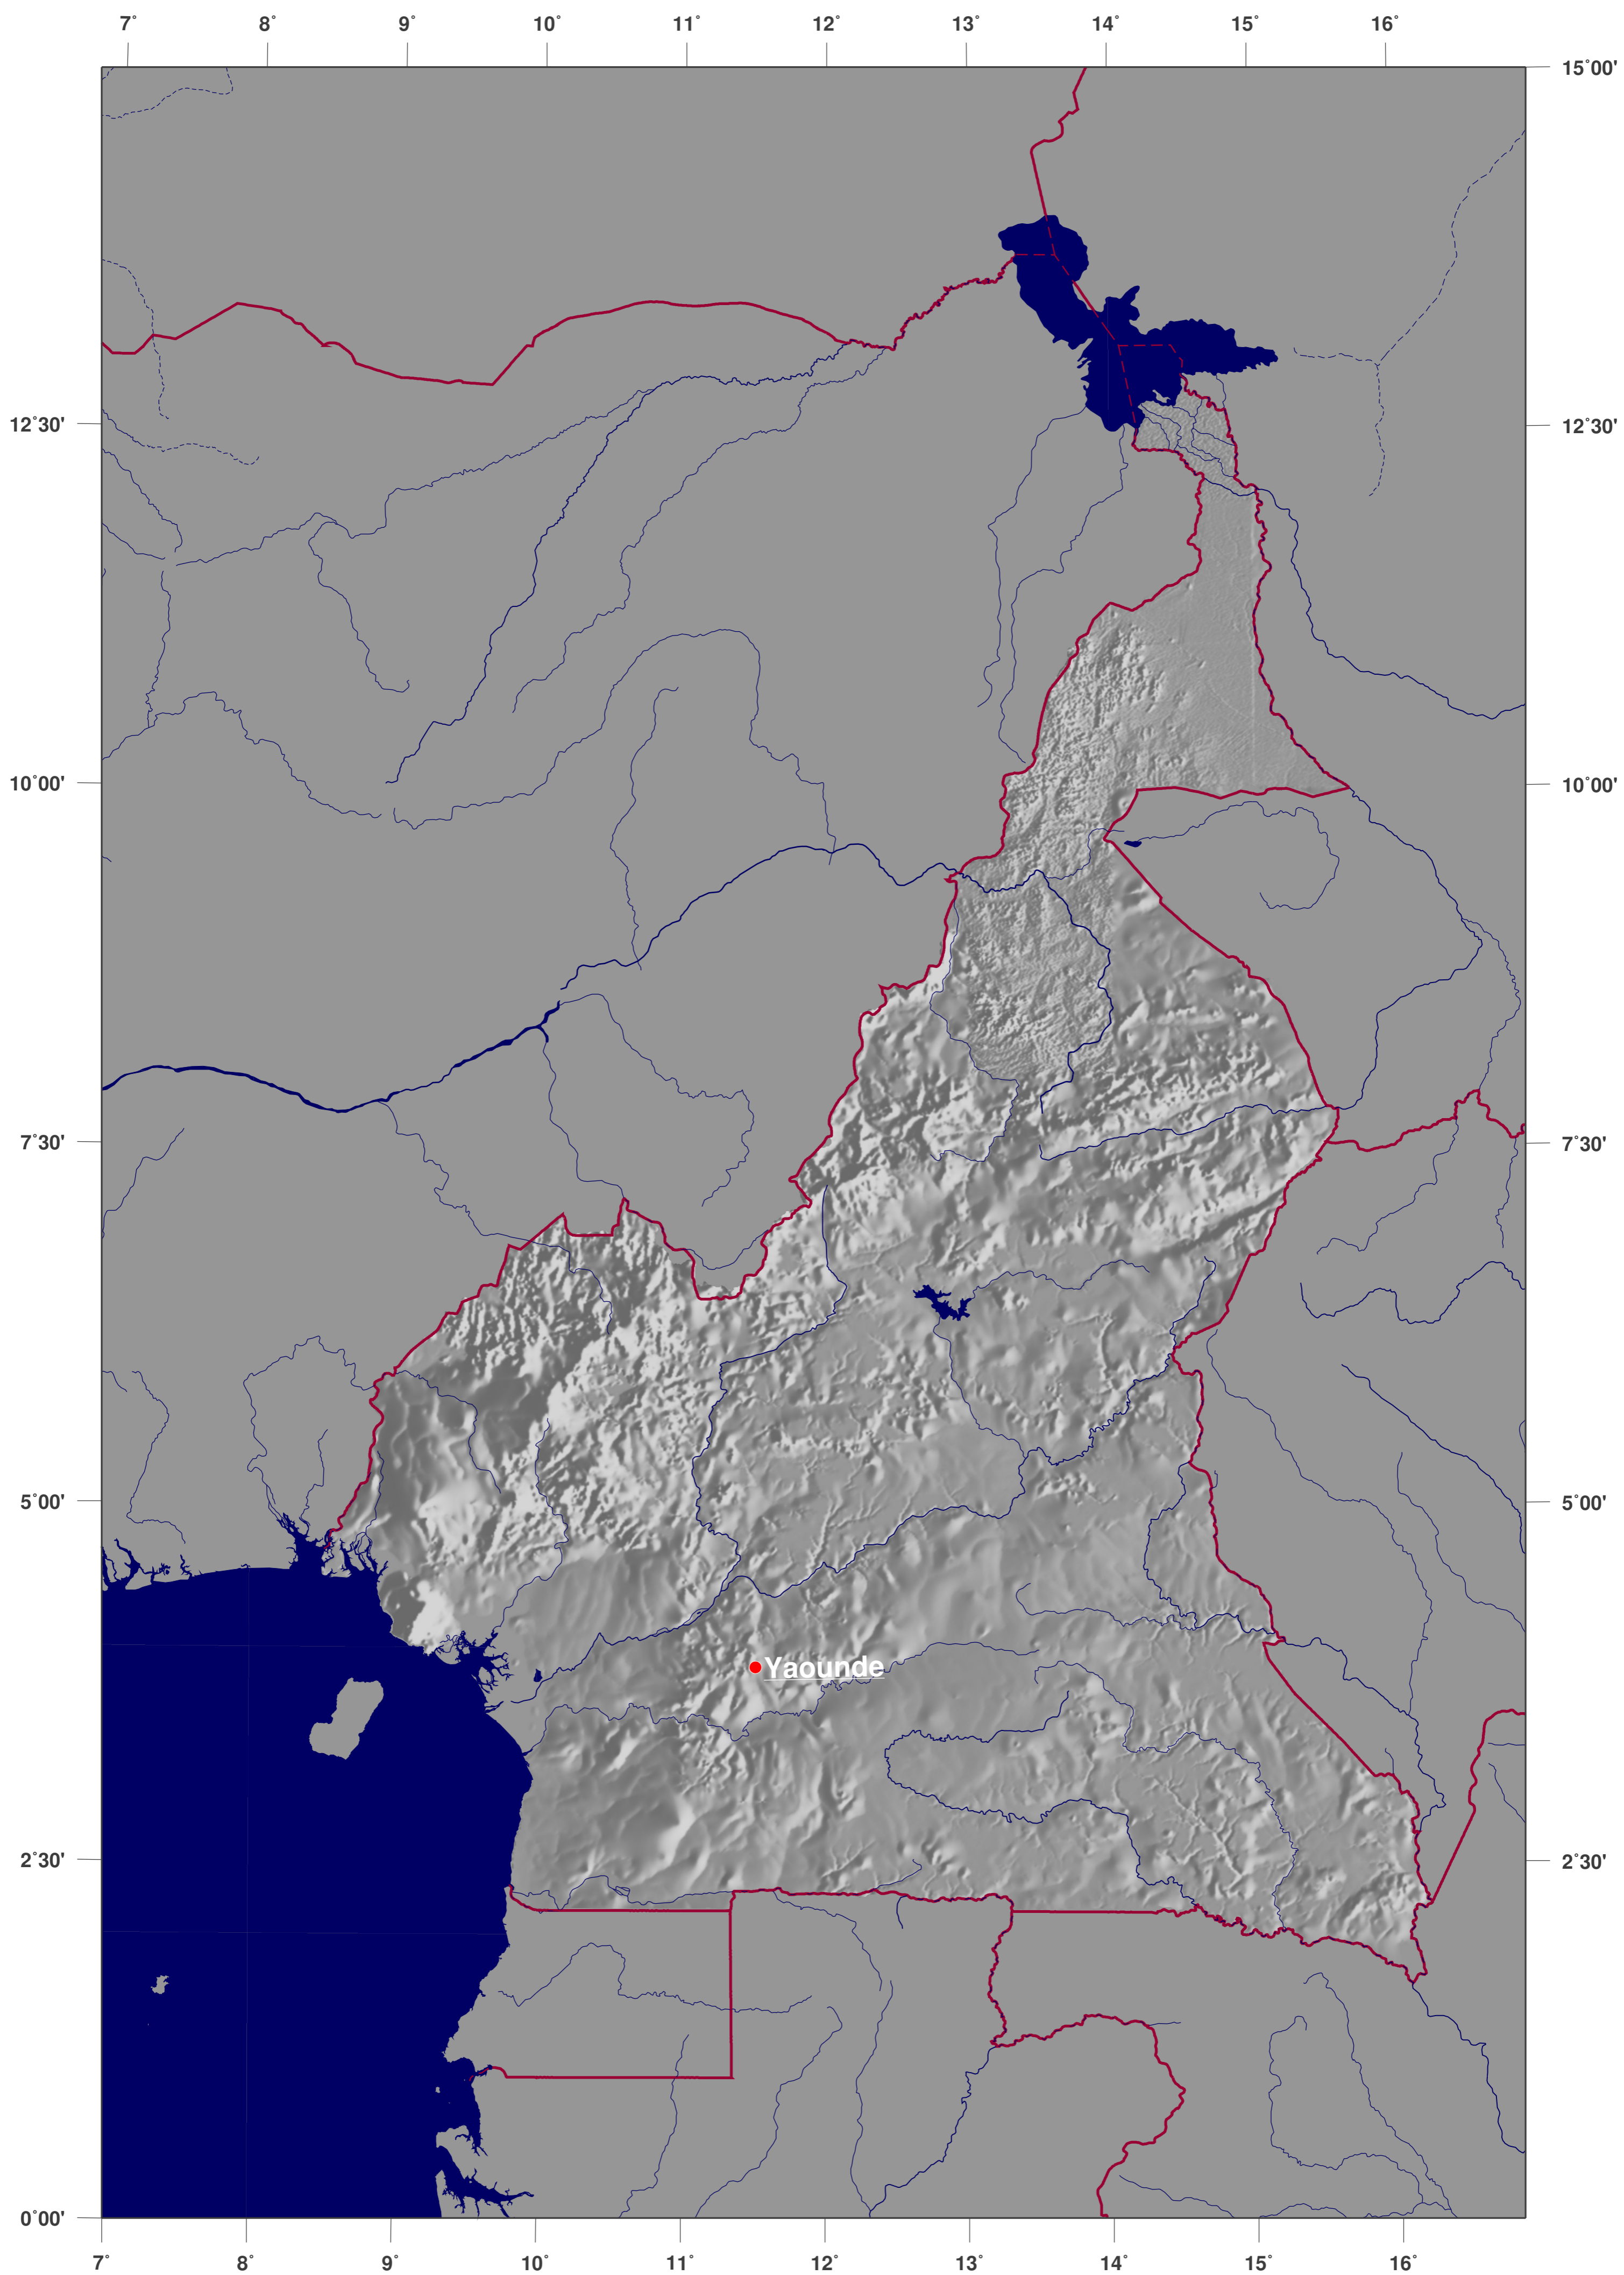

Cameroon: shaded relief map

Map-License:

This map is licensed under the Creative Commons Attribution 3.0 License (<http://creativecommons.org/licenses/by/3.0/>). Please cite the GinkgoMaps-project or link back (<http://www.ginkgomaps.com>).

Parameter and used data:

Map Projection: Lambert (equal area); Map Center: lat 7.37°; lon 12.34°; vector data: GSHHS and political borders by GMT (gmt.soest.hawaii.edu); raster data: 30sec dtm-blend of GTOPO30, ICBA0, TOPO6.2, and ETOPO5 provided by Geoware (<http://www.geoware-online.com>)