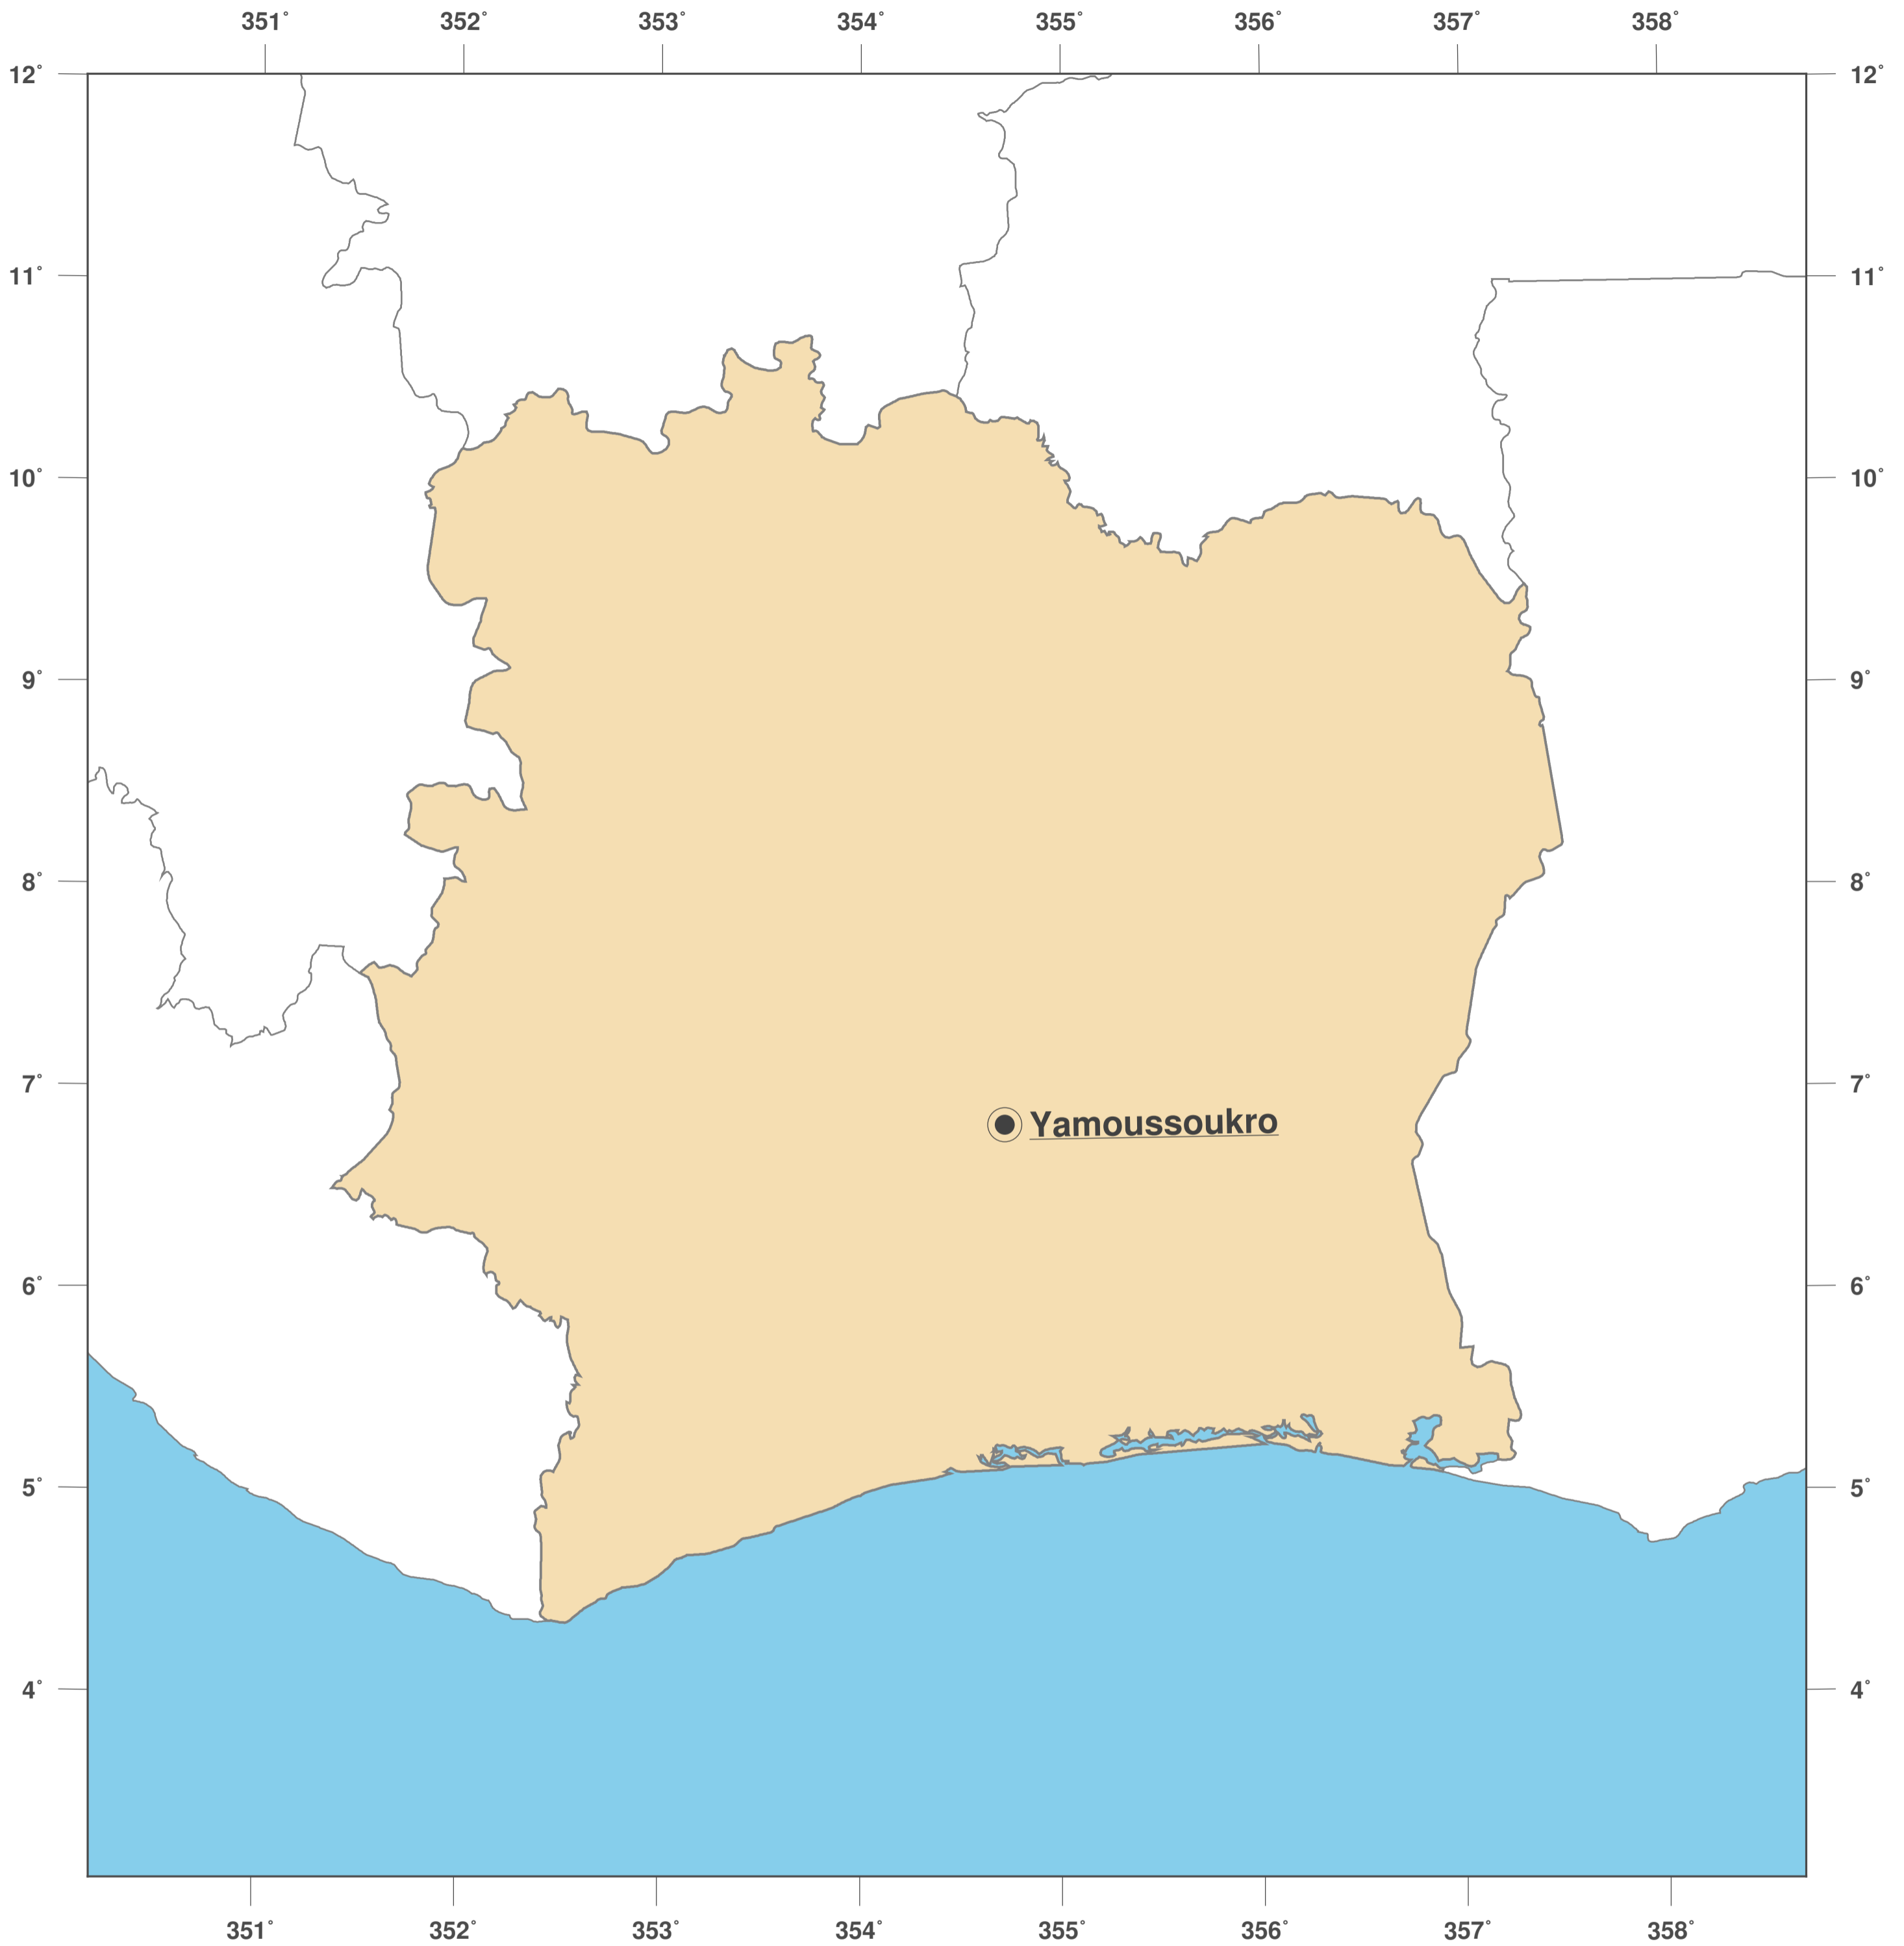

Cote d'Ivoire: Outline Map II

Map-License:

This map is licensed under the CC-BY-3.0 (<http://creativecommons.org/licenses/by/3.0/deed.en>). Please cite the GinkgoMaps-project and link back (<http://www.ginkgomaps.com>).

Parameter and used data:

Map Projection: Lambert (equal area); Map Center: lat 7.55° lon -5.55°; vector data: political borders by Natural Earth provided by <http://www.naturalearthdata.com>