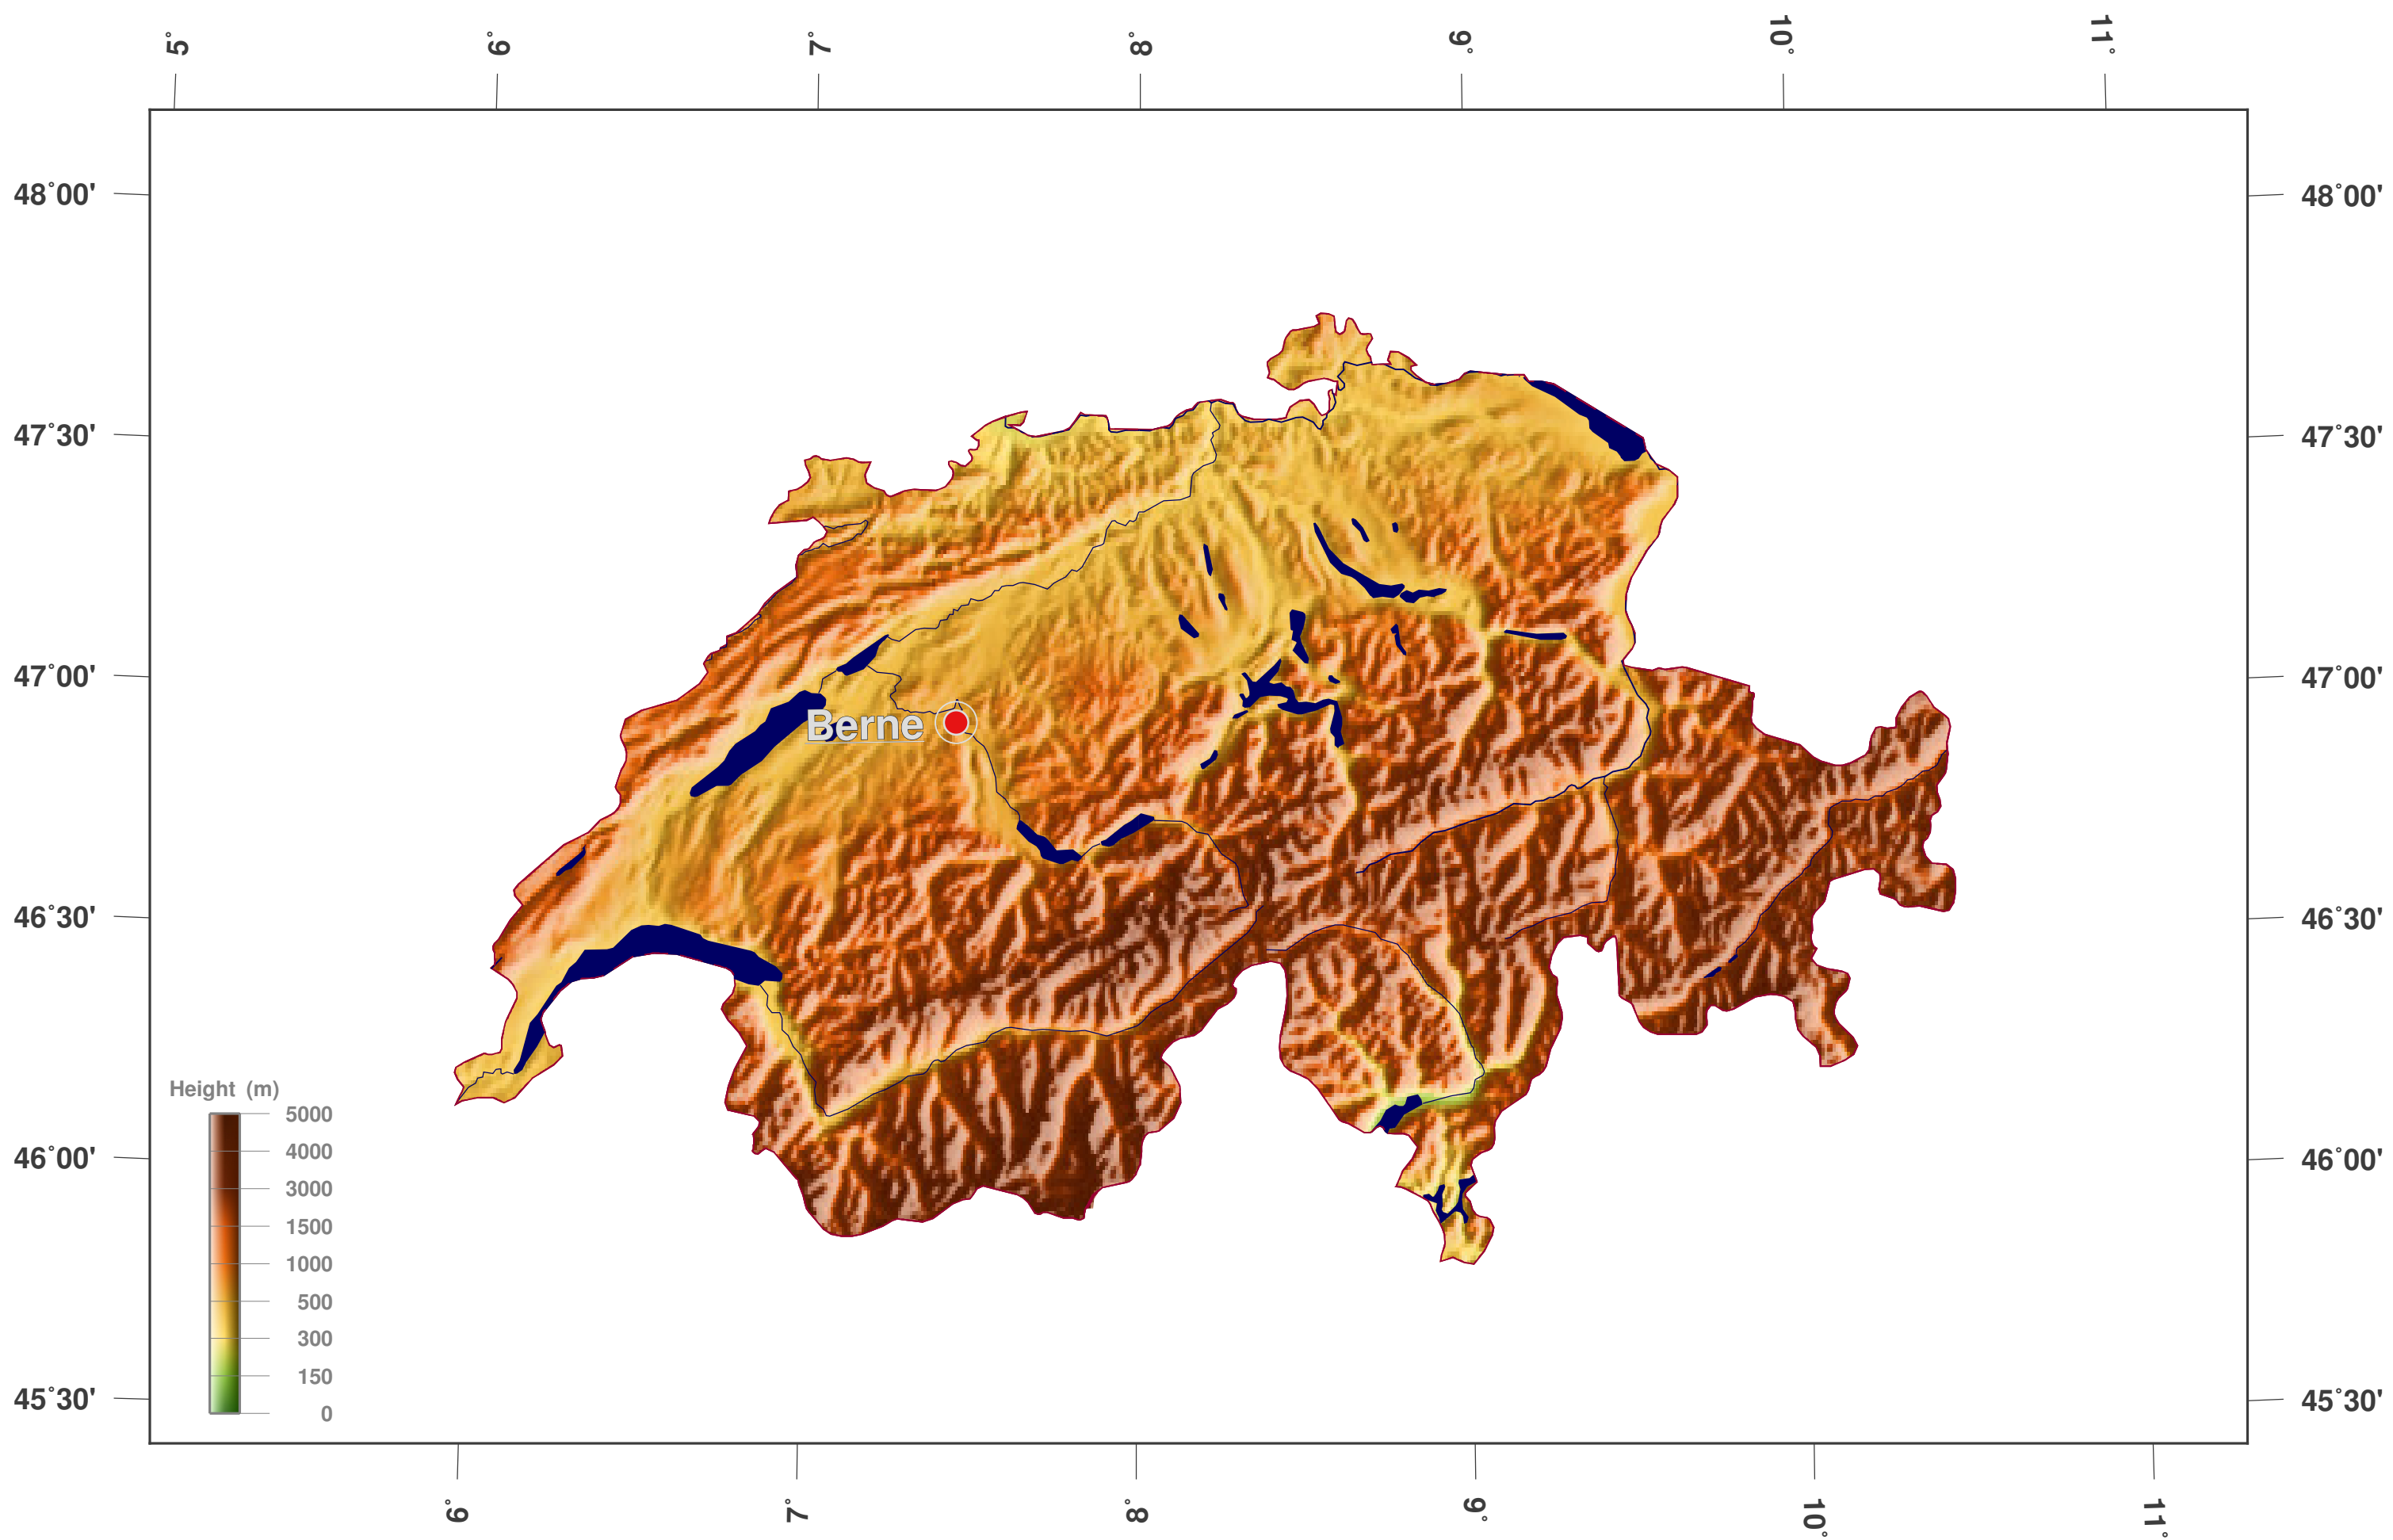

Switzerland: shaded height and relief map

Map-License:

This map is licensed under the CC-BY-3.0 (<http://creativecommons.org/licenses/by/3.0/deed.en>). Please cite the GinkgoMaps-project and link back (<http://www.ginkgomaps.com>).

Parameter and used data:

Map Projection: Lambert (equal area); Map Center: lat 46.82°; lon 8.22°; vector data: Natural Earth (www.naturalearthdata.com) and GSHHG (www.soest.hawaii.edu/pwessel/gshhg); raster data: Geoware (www.geoware-online.com).