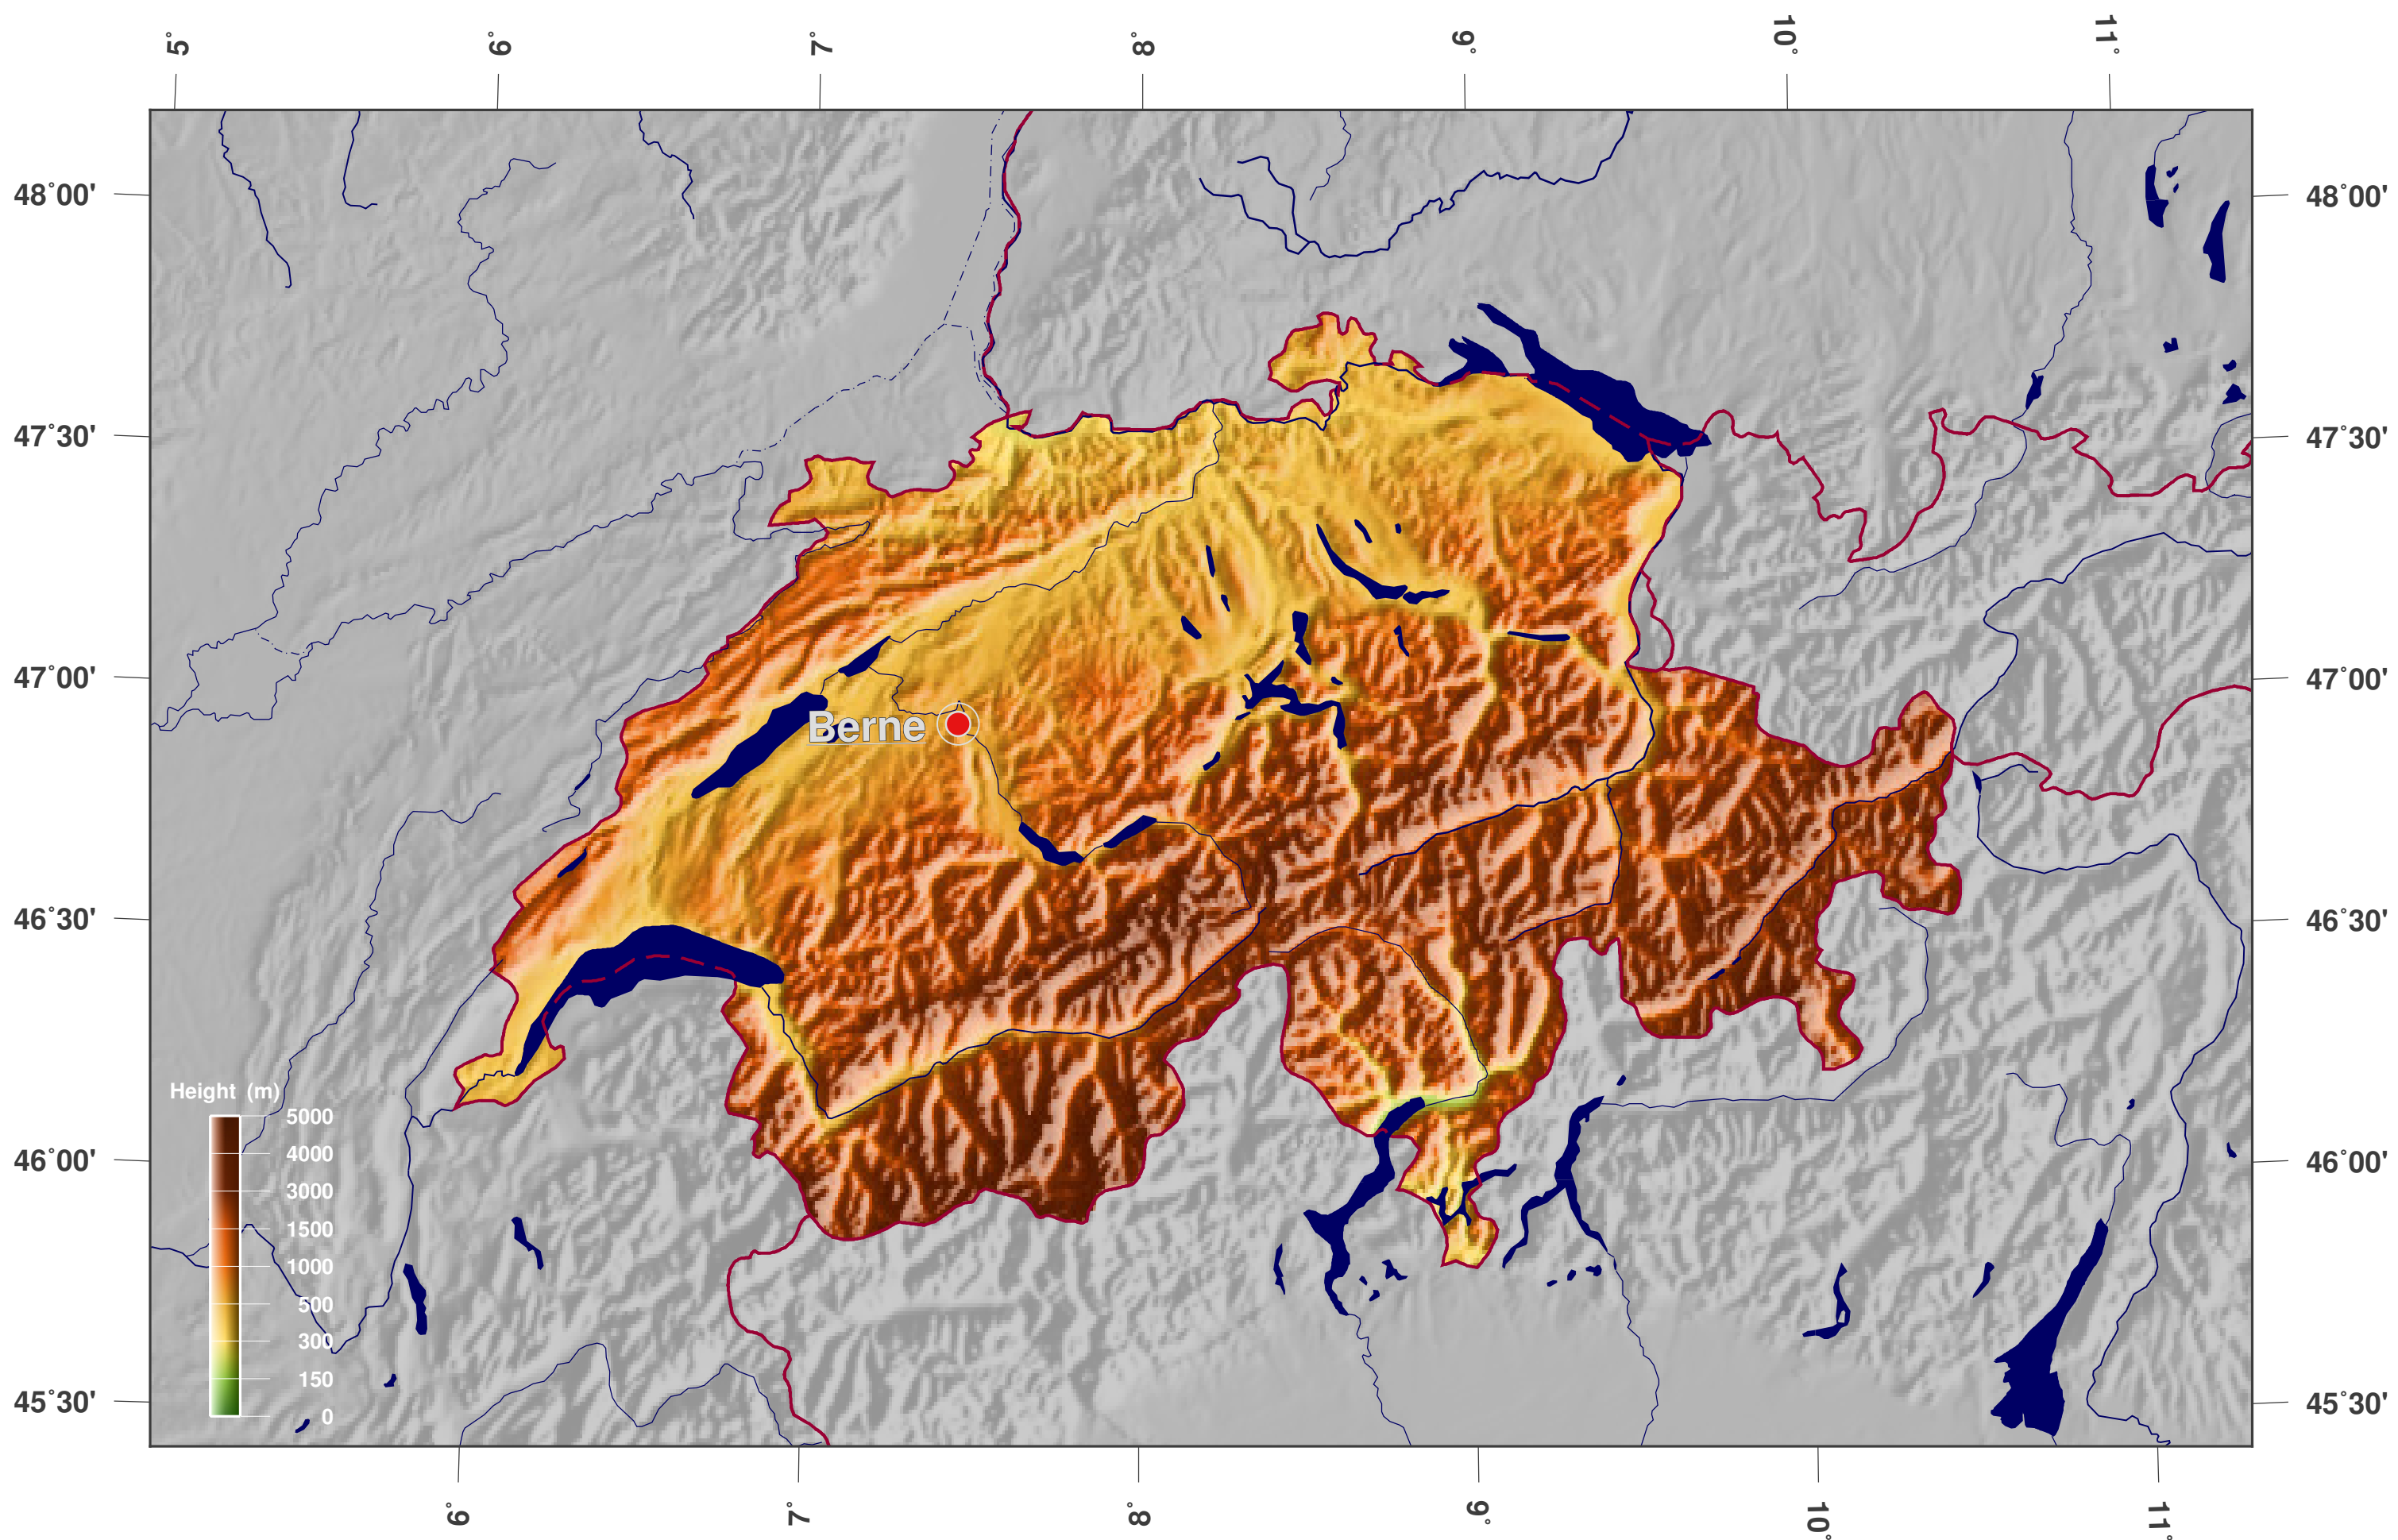

Switzerland: shaded height and relief map

Map-License:

This map is licensed under the CC-BY-3.0 (<http://creativecommons.org/licenses/by/3.0/deed.en>). Please cite the GinkgoMaps-project and link back (<http://www.ginkgomaps.com>).

Parameter and used data:

Map Projection: Lambert (equal area); Map Center: lat 46.82°; lon 8.22°; vector data: Natural Earth (www.naturalearthdata.com) and GSHHG (www.soest.hawaii.edu/pwessel/gshhg); raster data: Geoware (www.geoware-online.com).