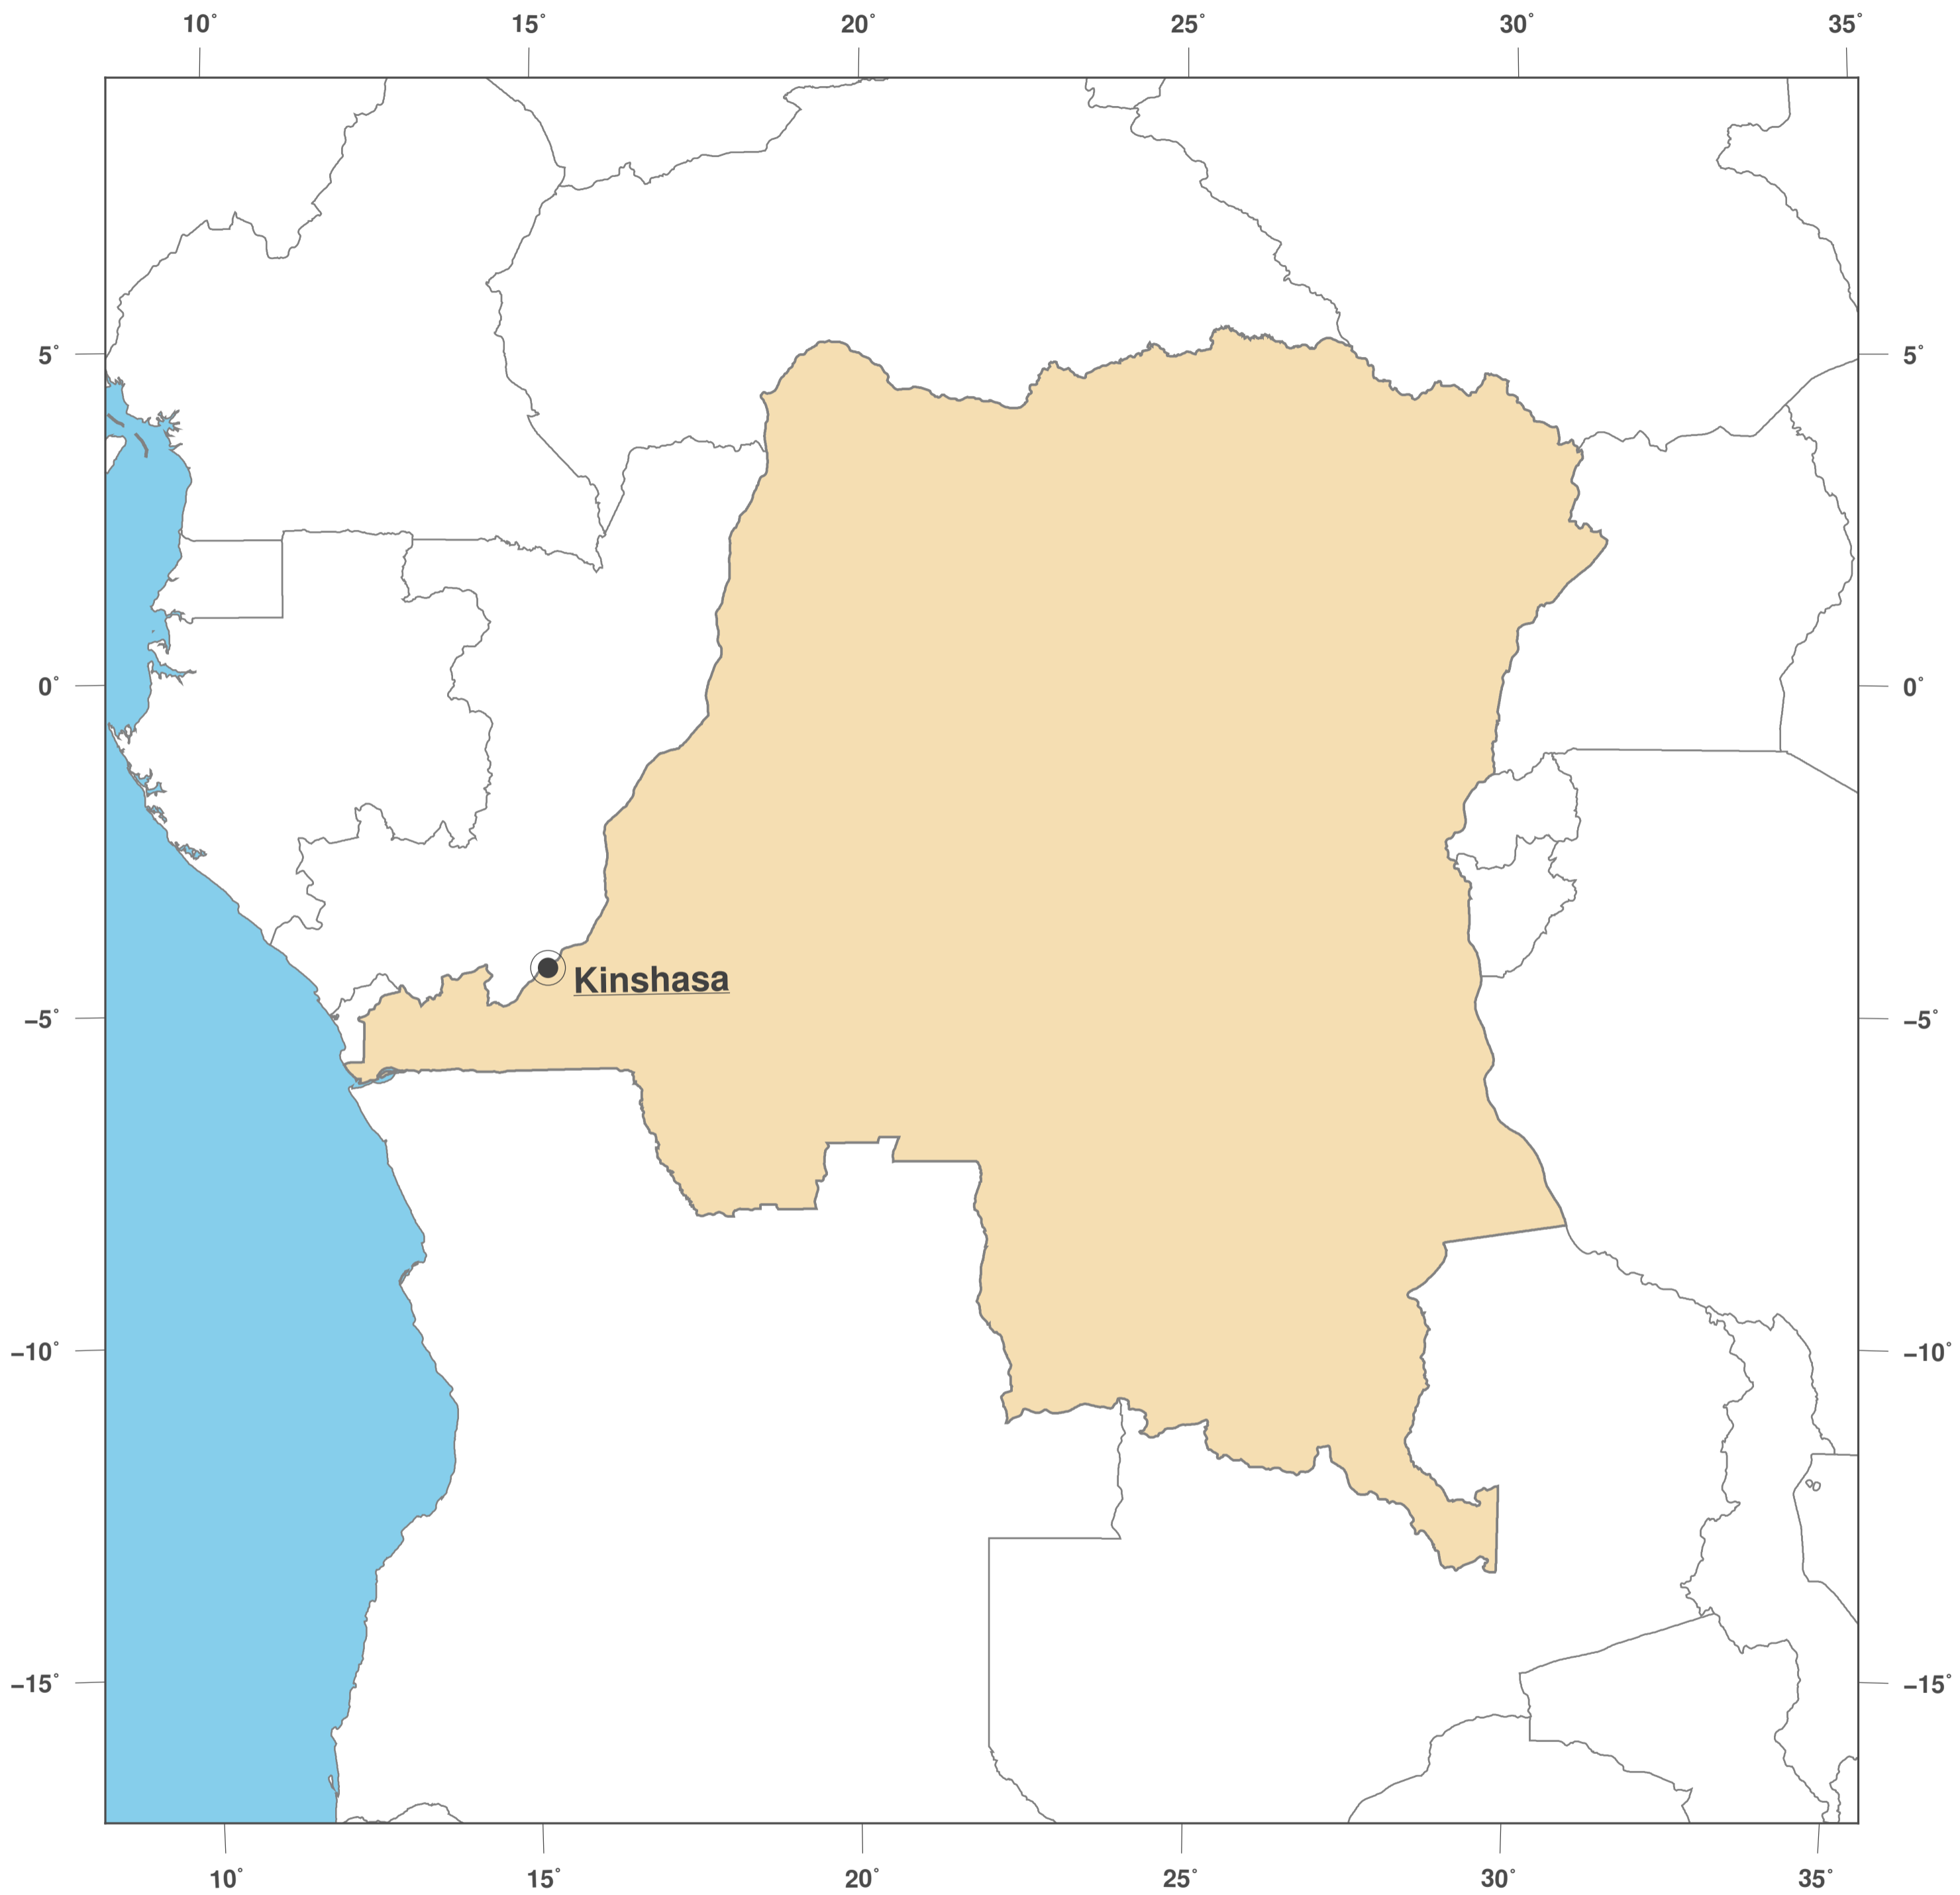

# Congo, Democratic Republic of the: Outline Map II

**Map-License:**

This map is licensed under the CC-BY-3.0 (<http://creativecommons.org/licenses/by/3.0/deed.en>). Please cite the GinkgoMaps-project and link back (<http://www.ginkgomaps.com>).

**Parameter and used data:**

Map Projection: Lambert (equal area); Map Center: lat -4.03° lon 21.76°; vector data: political borders by Natural Earth provided by <http://www.naturalearthdata.com>