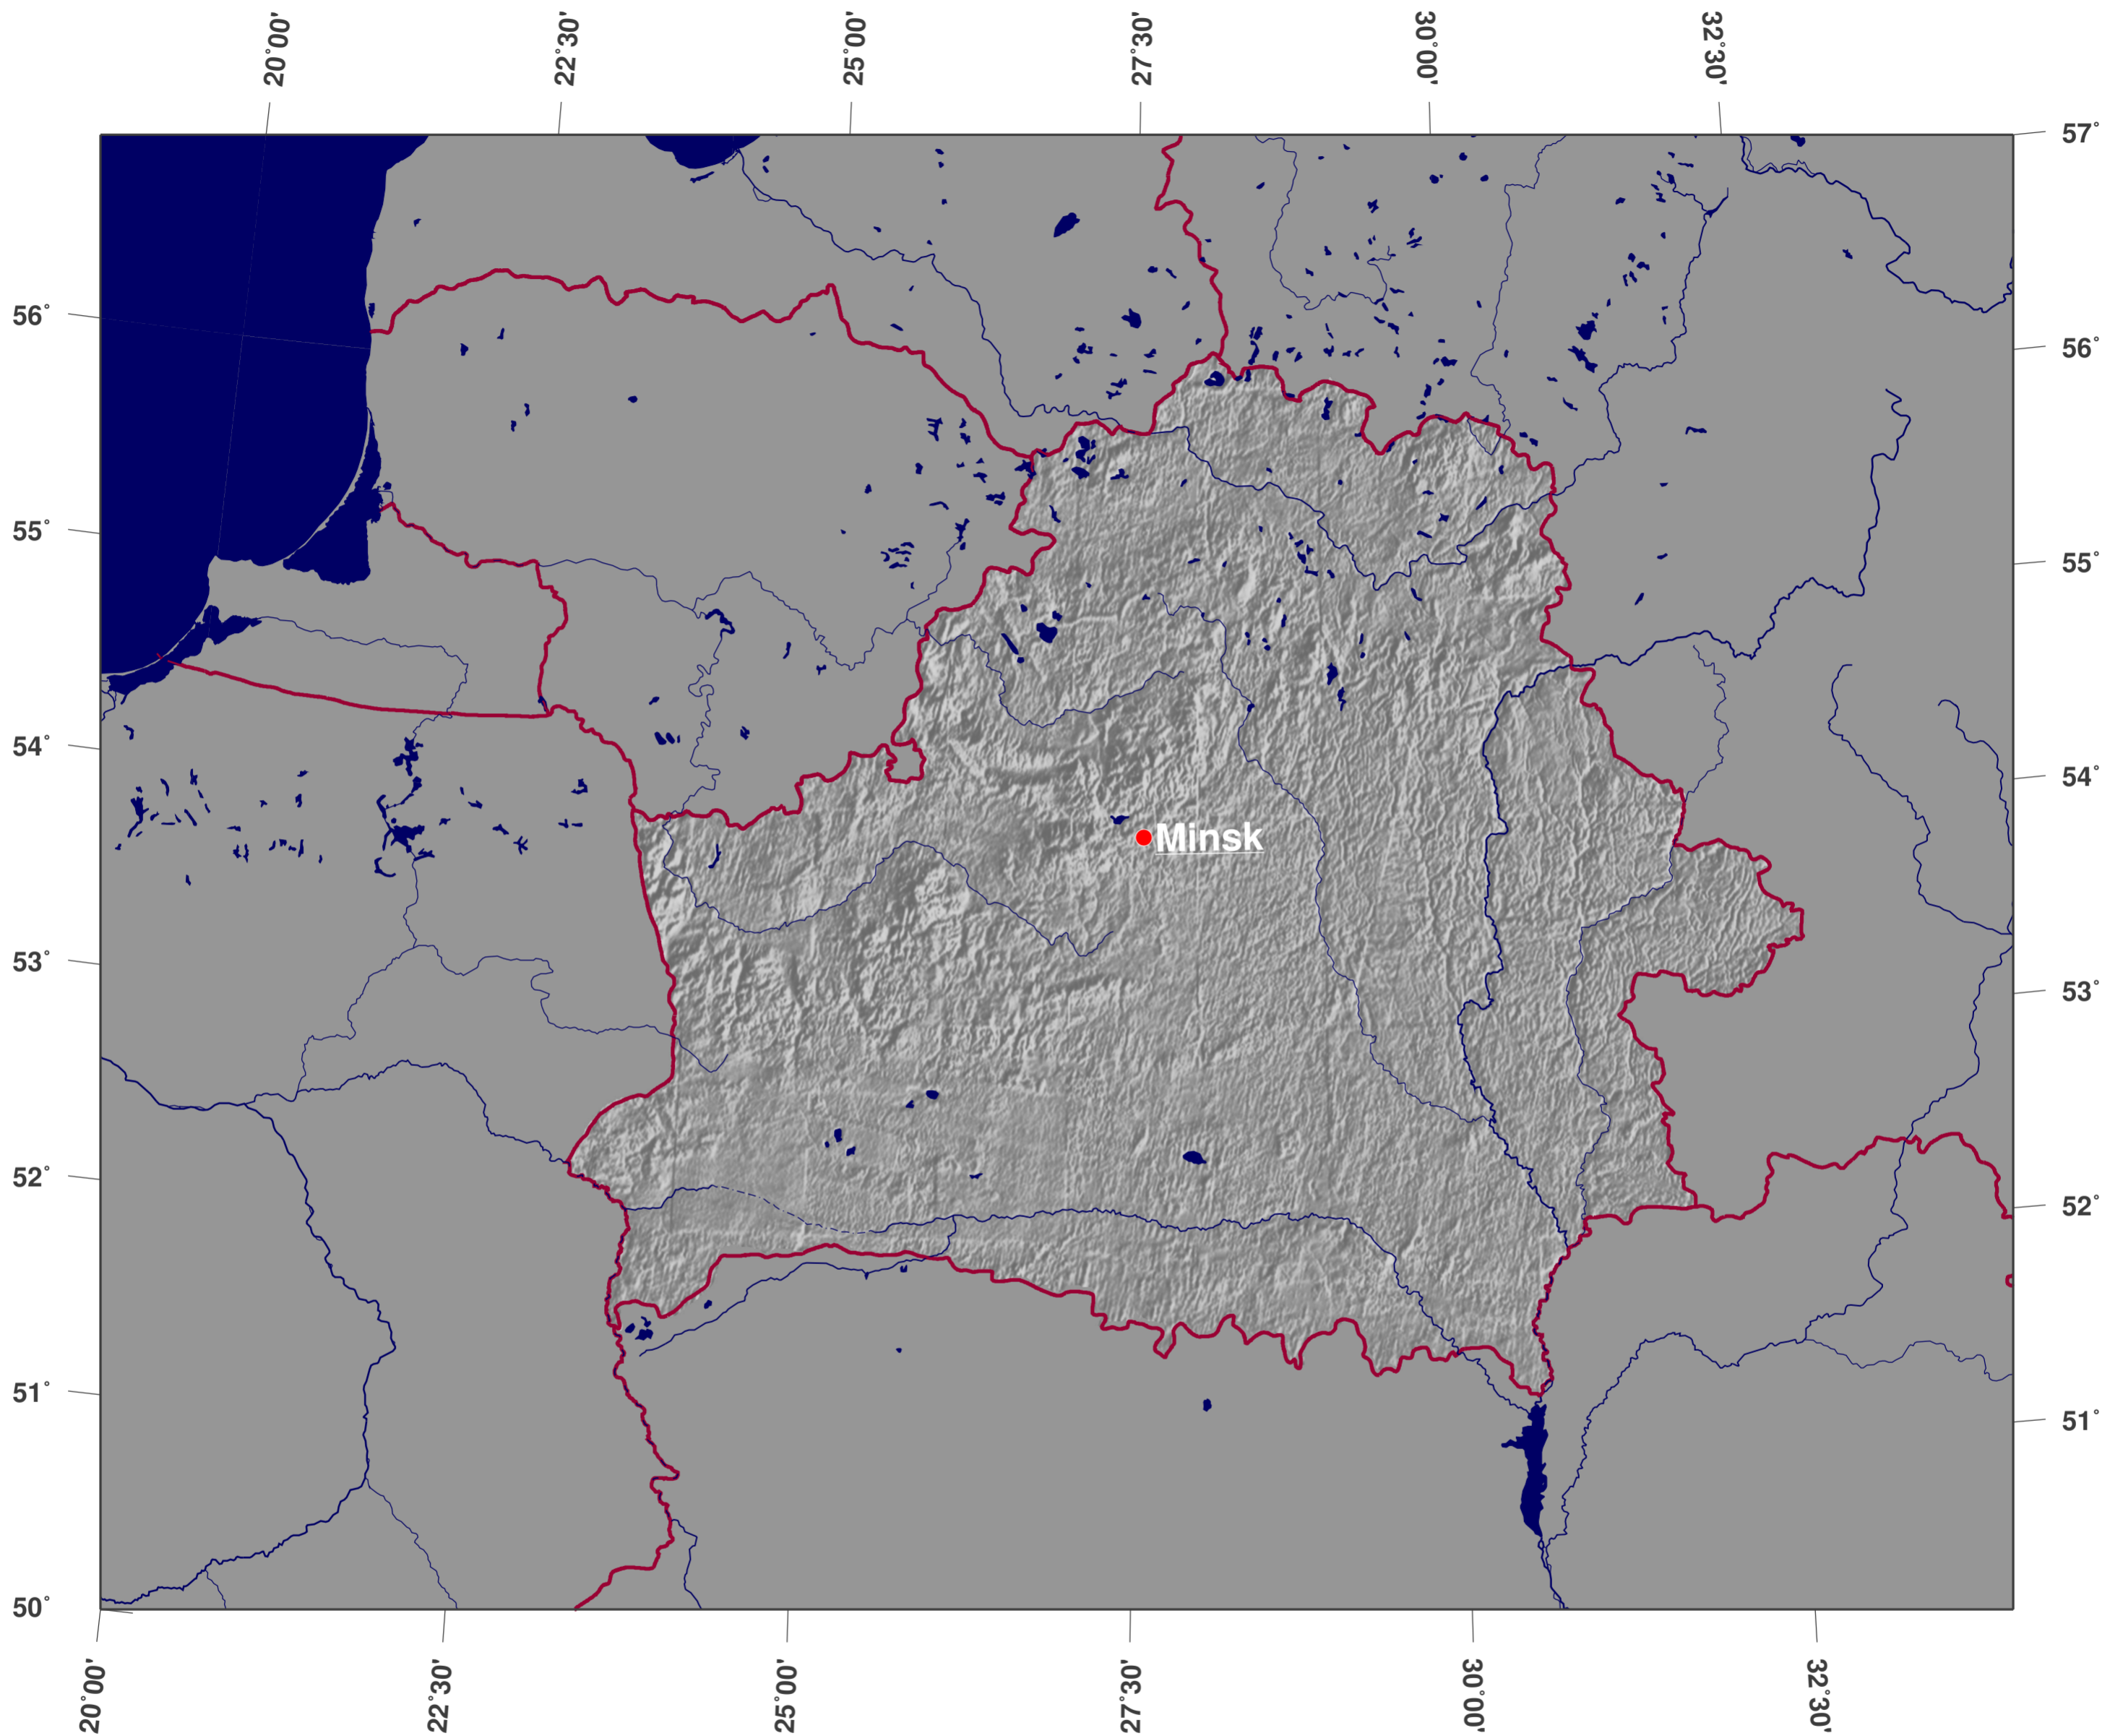

# Belarus: shaded relief map

**GINKGO  
MAPS**

**Map-License:**

This map is licensed under the Creative Commons Attribution 3.0 License (<http://creativecommons.org/licenses/by/3.0/>). Please cite the GinkgoMaps-project or link back (<http://www.ginkgomaps.com>).

**Parameter and used data:**

Map Projection: Lambert (equal area); Map Center: lat 53.71°; lon 27.97°; vector data: GSHHS and political borders by GMT ([gmt.soest.hawaii.edu](http://gmt.soest.hawaii.edu)); raster data: 30sec dtm-blend of GTOPO30, ICBAO, TOPO6.2, and ETOPO5 provided by Geoware (<http://www.geoware-online.com>)