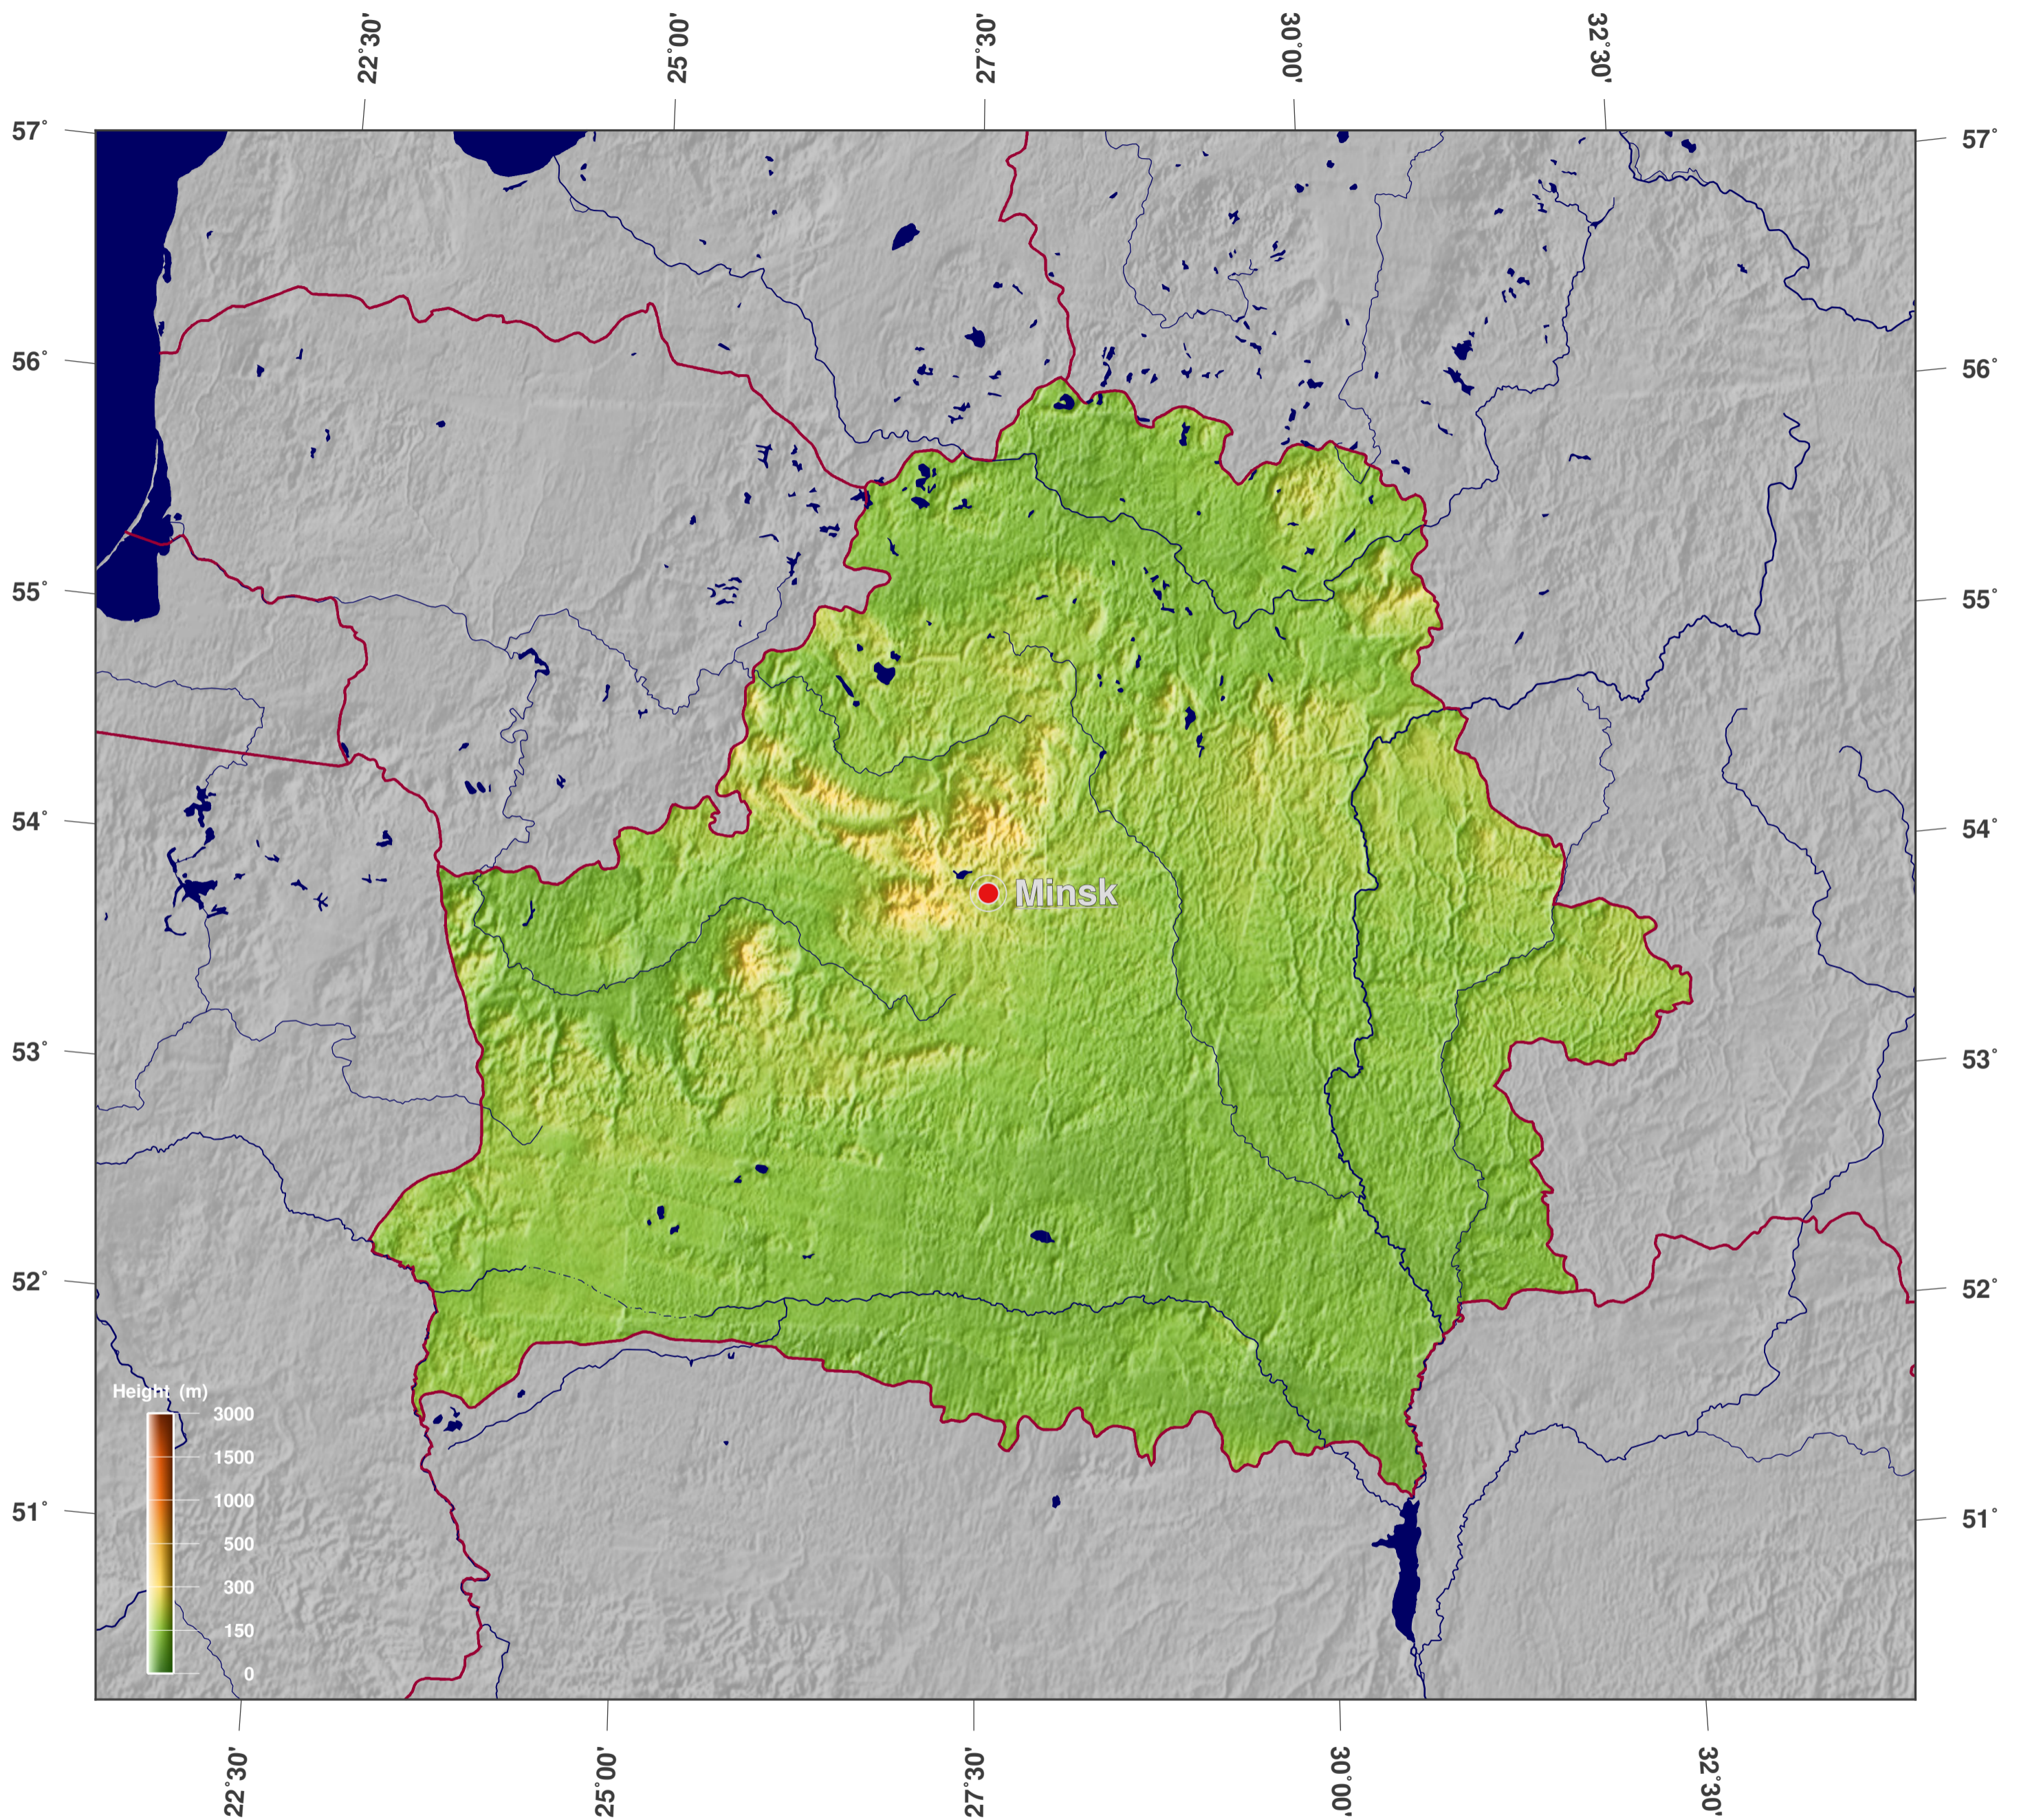

# Belarus: shaded height and relief map

**GINKGO  
MAPS**

#### Map-License:

This map is licensed under the CC-BY-3.0 (<http://creativecommons.org/licenses/by/3.0/deed.en>). Please cite the GinkgoMaps-project and link back (<http://www.ginkgomaps.com>).

#### Parameter and used data:

Map Projection: Lambert (equal area); Map Center: lat 53.71°; lon 27.97°; vector data: Natural Earth ([www.naturalearthdata.com](http://www.naturalearthdata.com)) and GSHHG ([www.soest.hawaii.edu/pwessel/gshhg](http://www.soest.hawaii.edu/pwessel/gshhg)); raster data: Geoware ([www.geoware-online.com](http://www.geoware-online.com)).