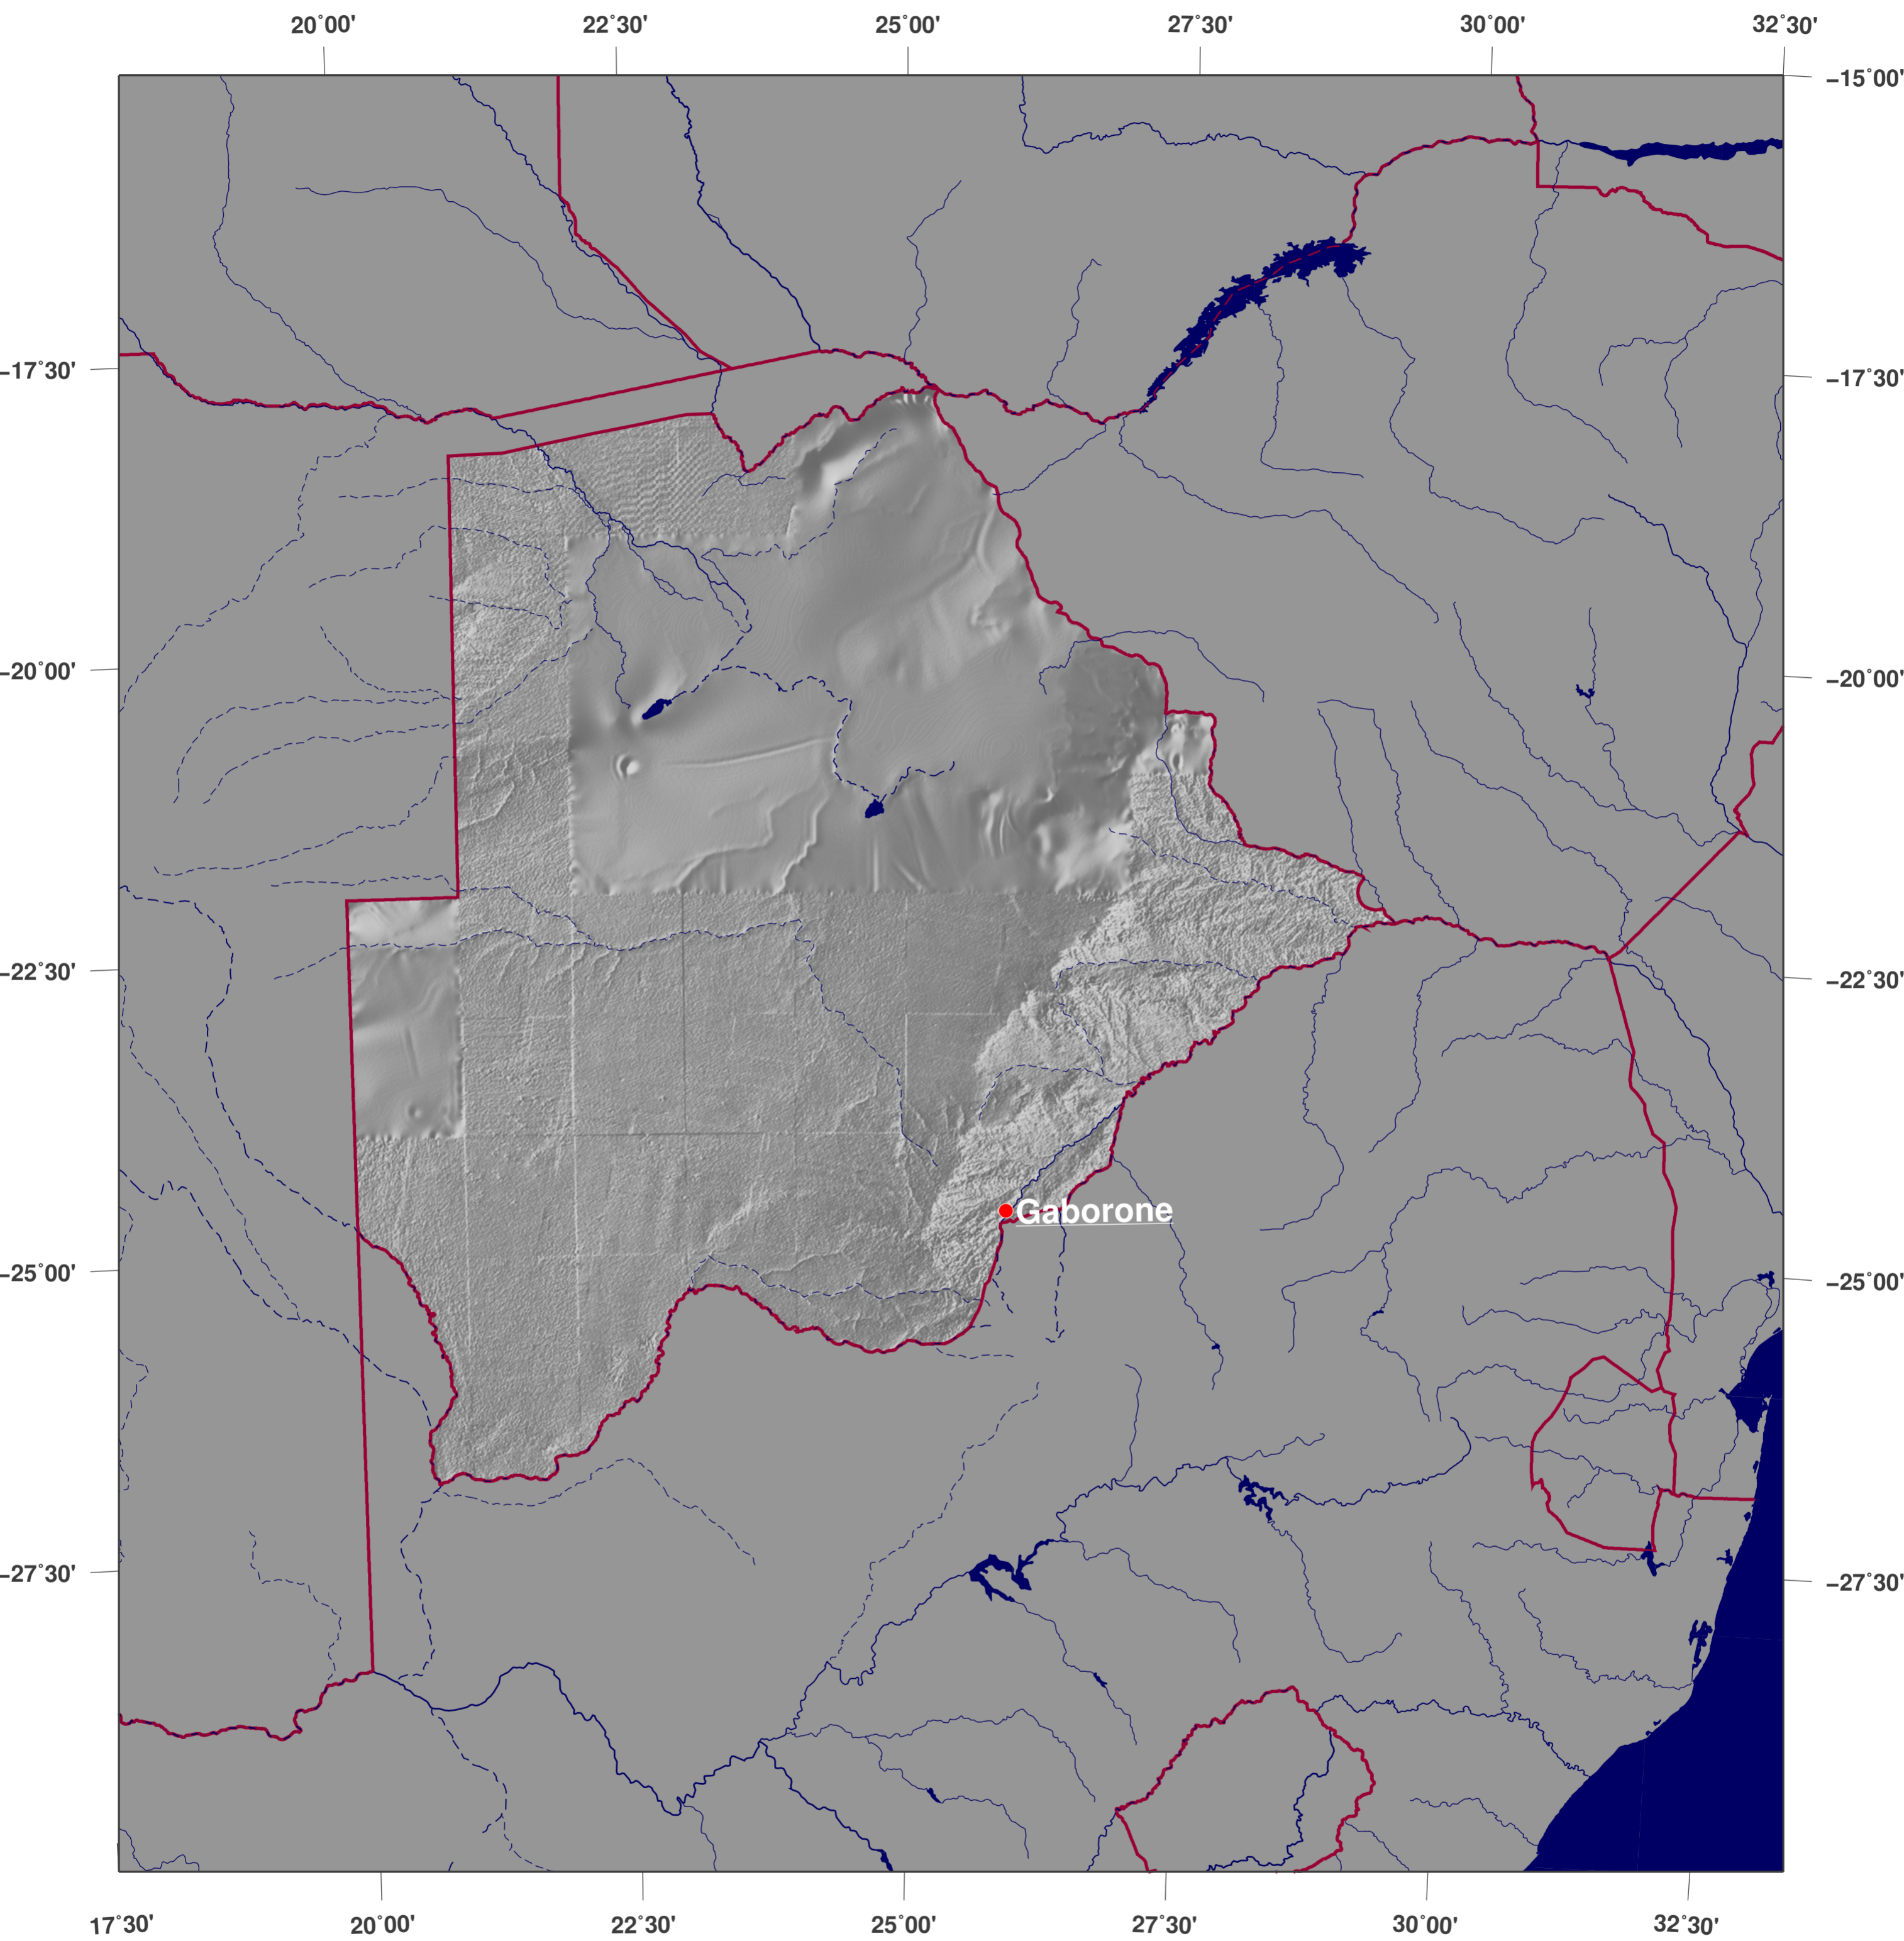

Botswana: shaded relief map

**GINKGO
MAPS**

Map-License:

This map is licensed under the Creative Commons Attribution 3.0 License (<http://creativecommons.org/licenses/by/3.0/>). Please cite the GinkgoMaps-project or link back (<http://www.ginkgomaps.com>).

Parameter and used data:

Map Projection: Lambert (equal area); Map Center: lat -22.34°; lon 24.68°; vector data: GSHHS and political borders by GMT (gmt.soest.hawaii.edu); raster data: 30sec dtm-blend of GTOPO30, ICBAO, TOPO6.2, and ETOPO5 provided by Geoware (<http://www.geoware-online.com>)