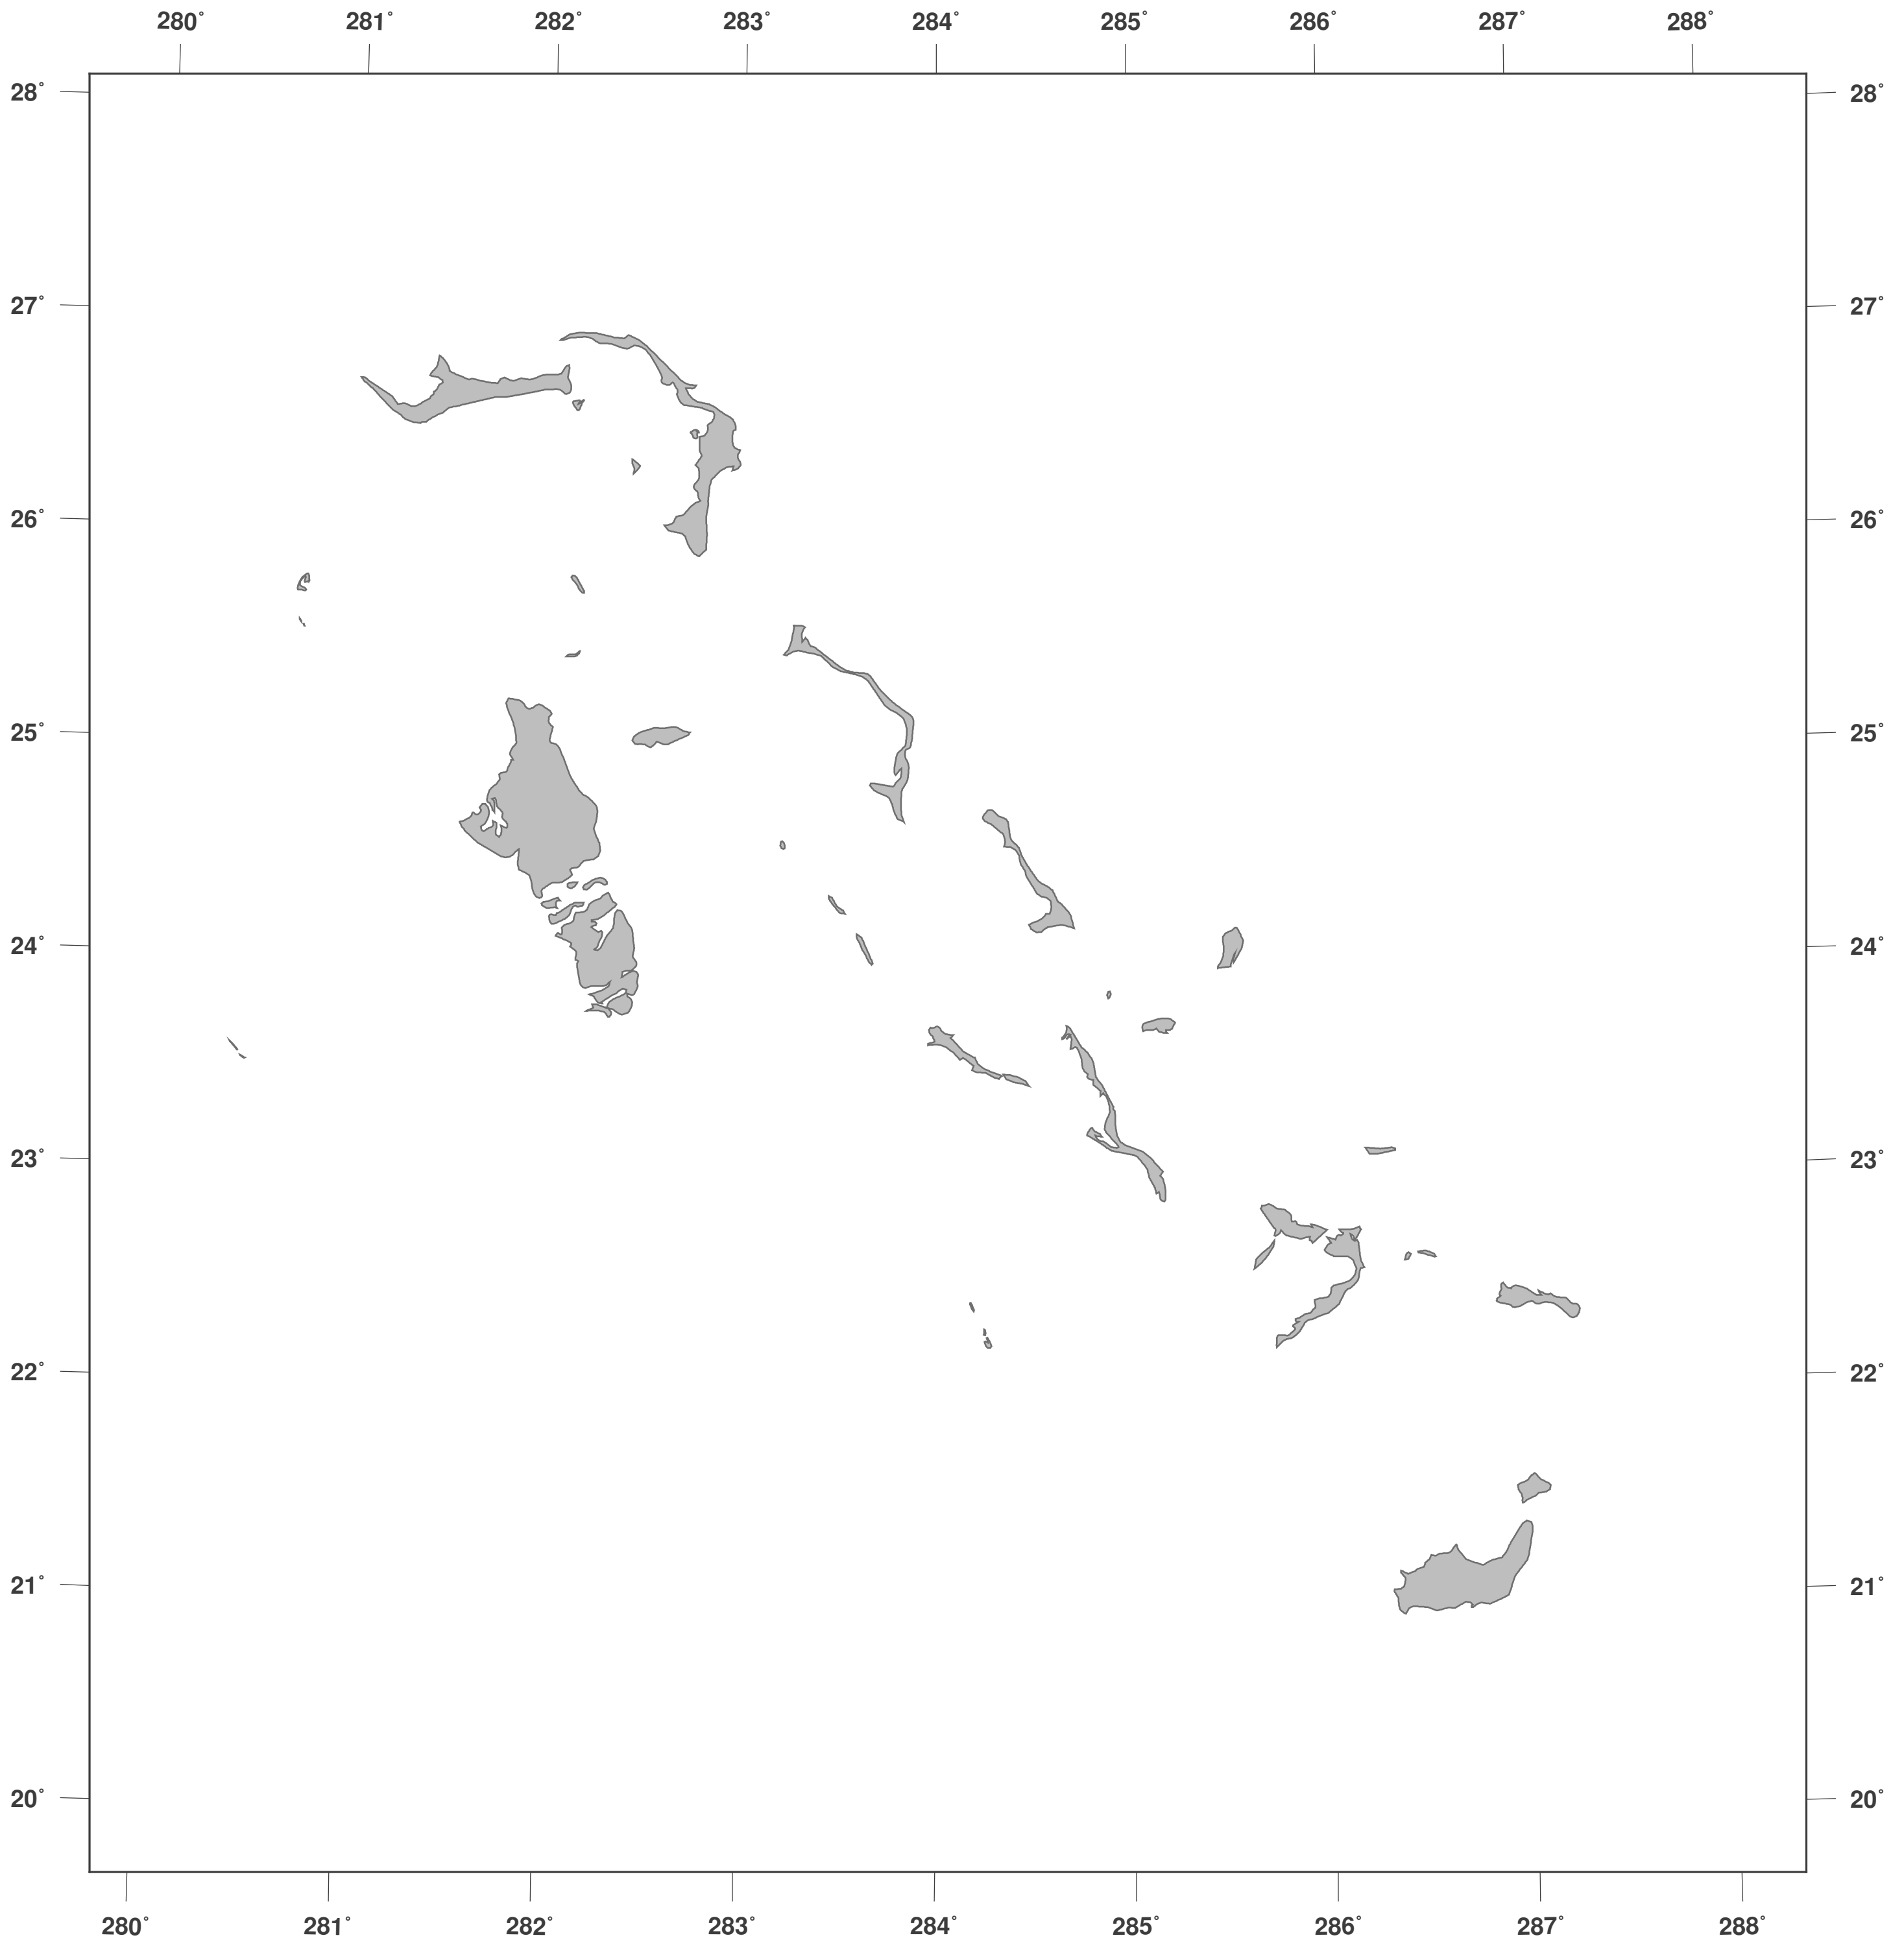

Bahamas, The: Outline Map

**GINKGO
MAPS**

Map-License:

This map is licensed under the CC-BY-3.0 (<http://creativecommons.org/licenses/by/3.0/deed.en>). Please cite the GinkgoMaps-project and link back (<http://www.ginkgomaps.com>).

Parameter and used data:

Map Projection: Lambert (equal area); Map Center: lat 23.9°; lon -75.86°; Visualized Data: Natural Earth provided by <http://www.naturalearthdata.com> , GeoNames provided by <http://www.geonames.org>