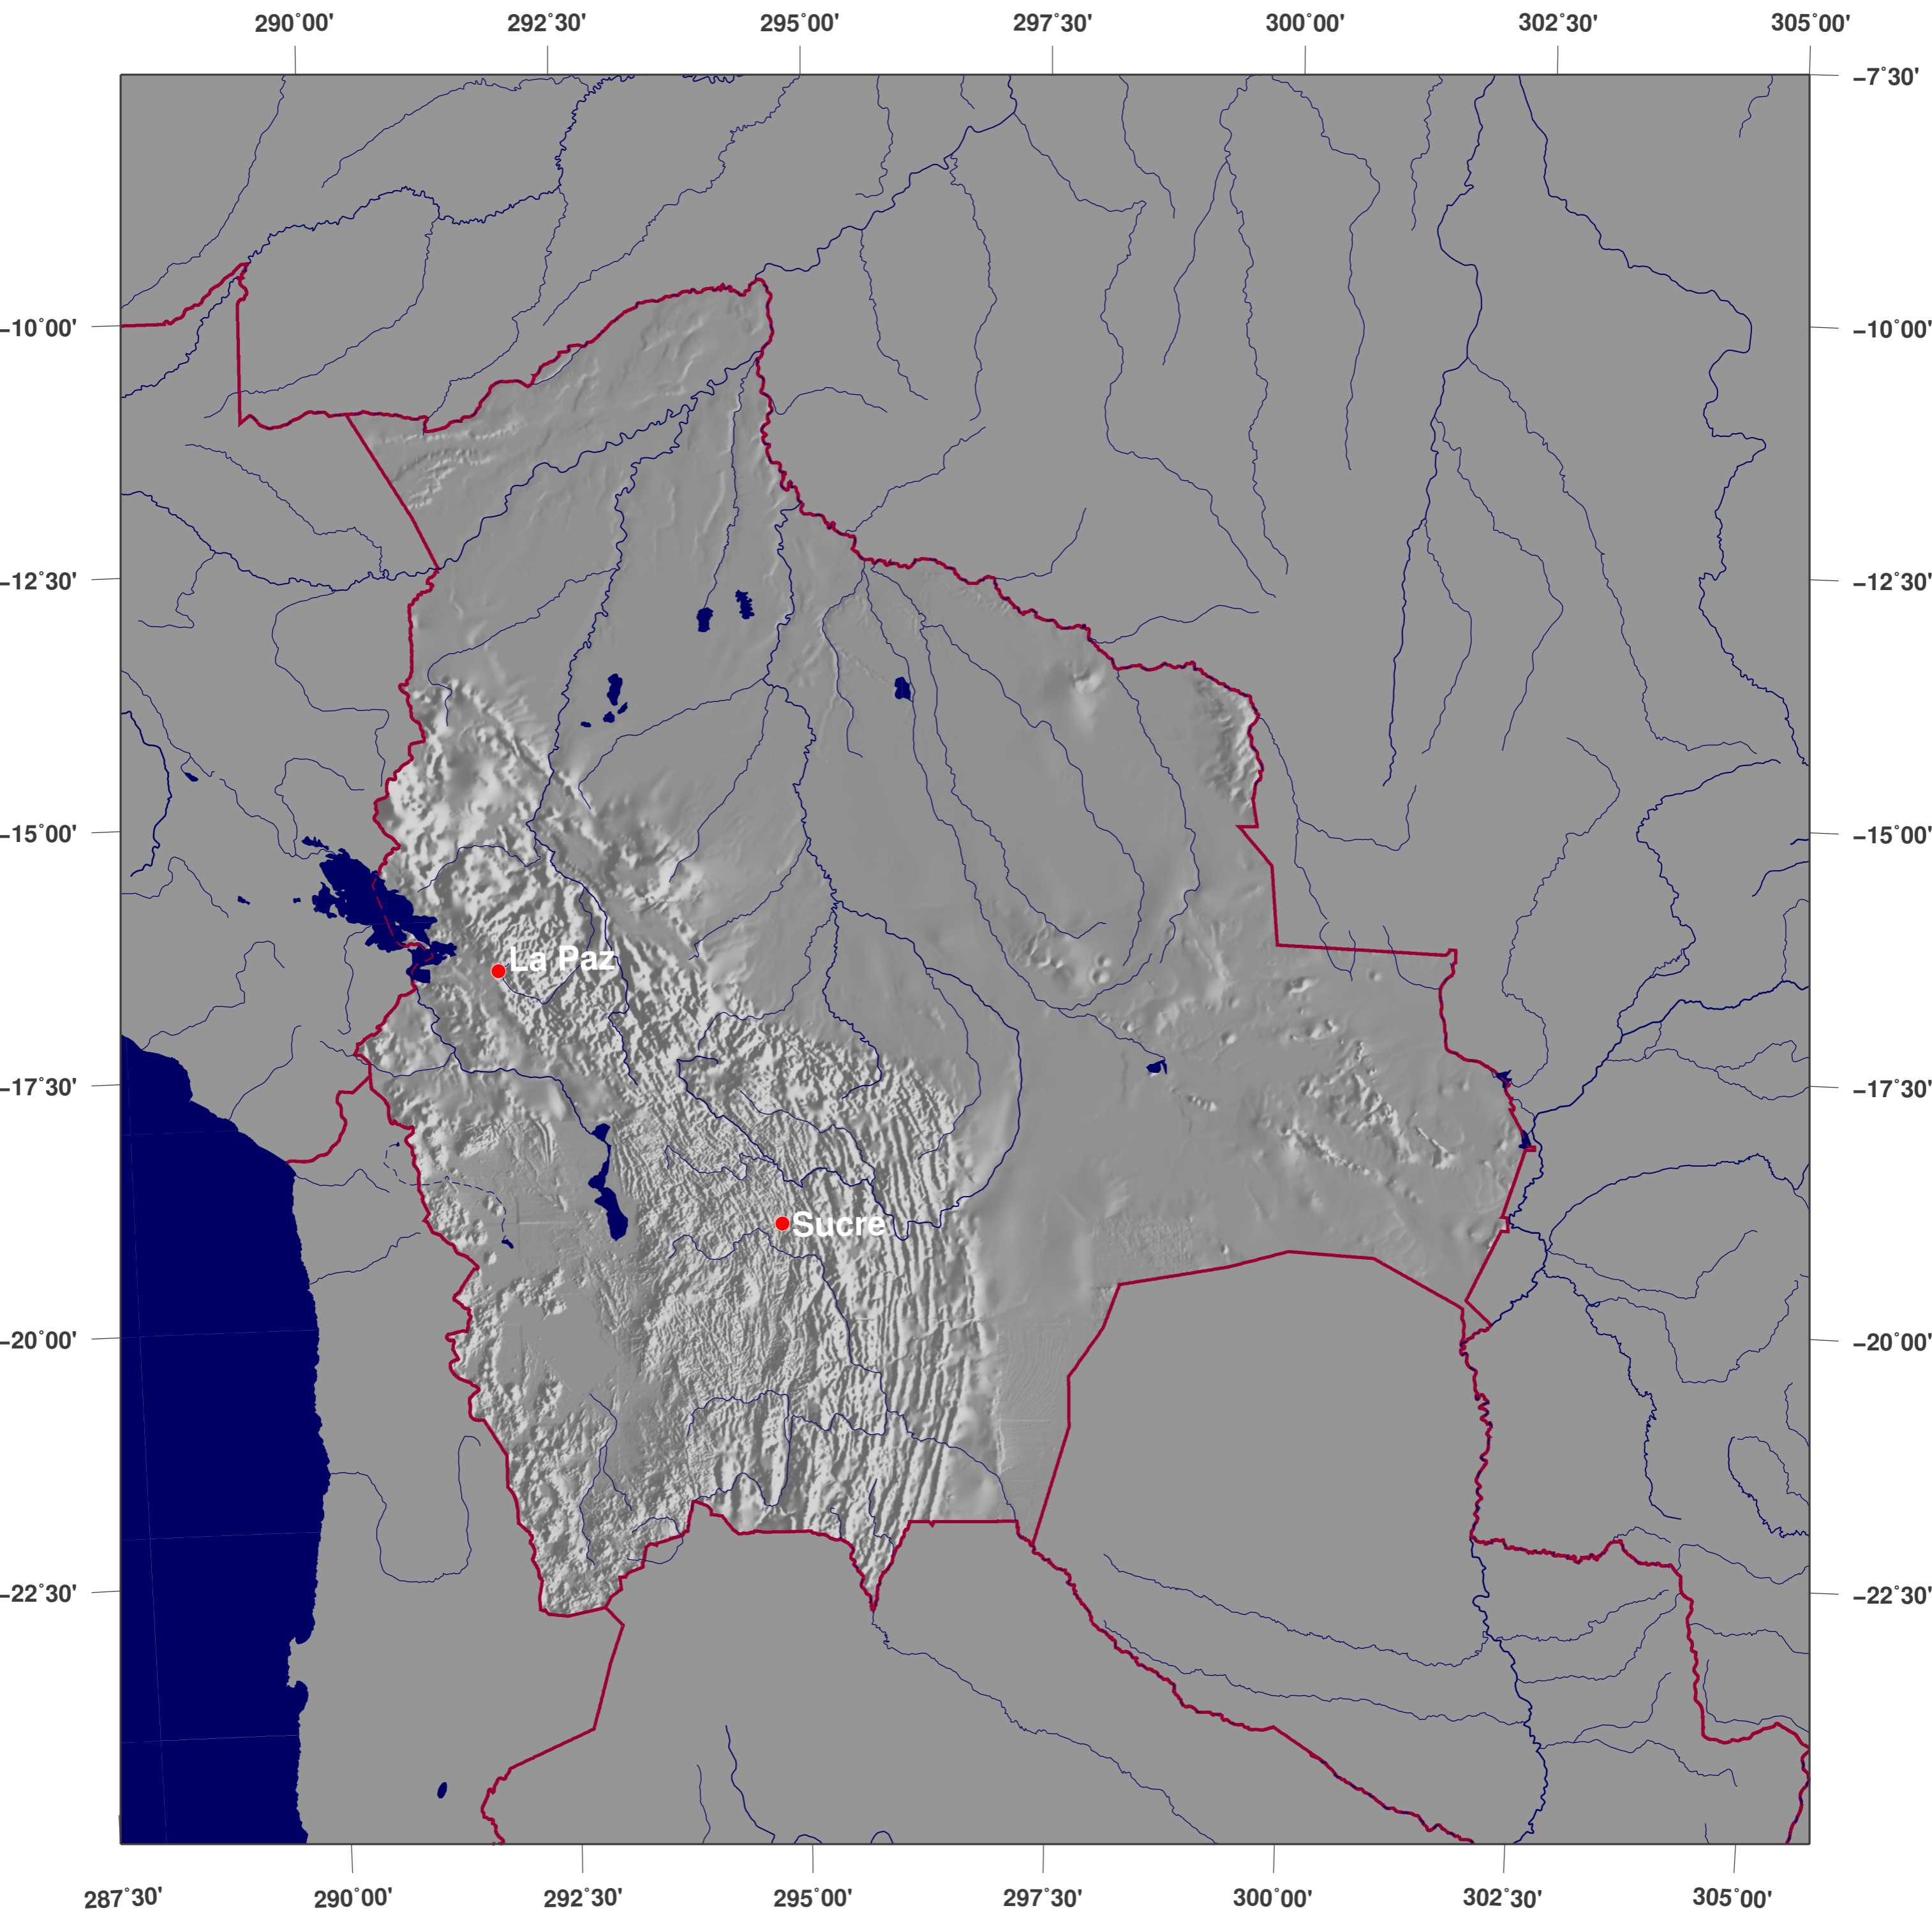

# Bolivia: shaded relief map

**GINKGO  
MAPS**

**Map-License:**

This map is licensed under the Creative Commons Attribution 3.0 License (<http://creativecommons.org/licenses/by/3.0/>). Please cite the GinkgoMaps-project or link back (<http://www.ginkgomaps.com>).

**Parameter and used data:**

Map Projection: Lambert (equal area); Map Center: lat -16.29°; lon -63.55°; vector data: GSHHS and political borders by GMT ([gmt.soest.hawaii.edu](http://gmt.soest.hawaii.edu)); raster data: 30sec dtm-blend of GTOPO30, ICBAO, TOPO6.2, and ETOPO5 provided by Geoware (<http://www.geoware-online.com>)