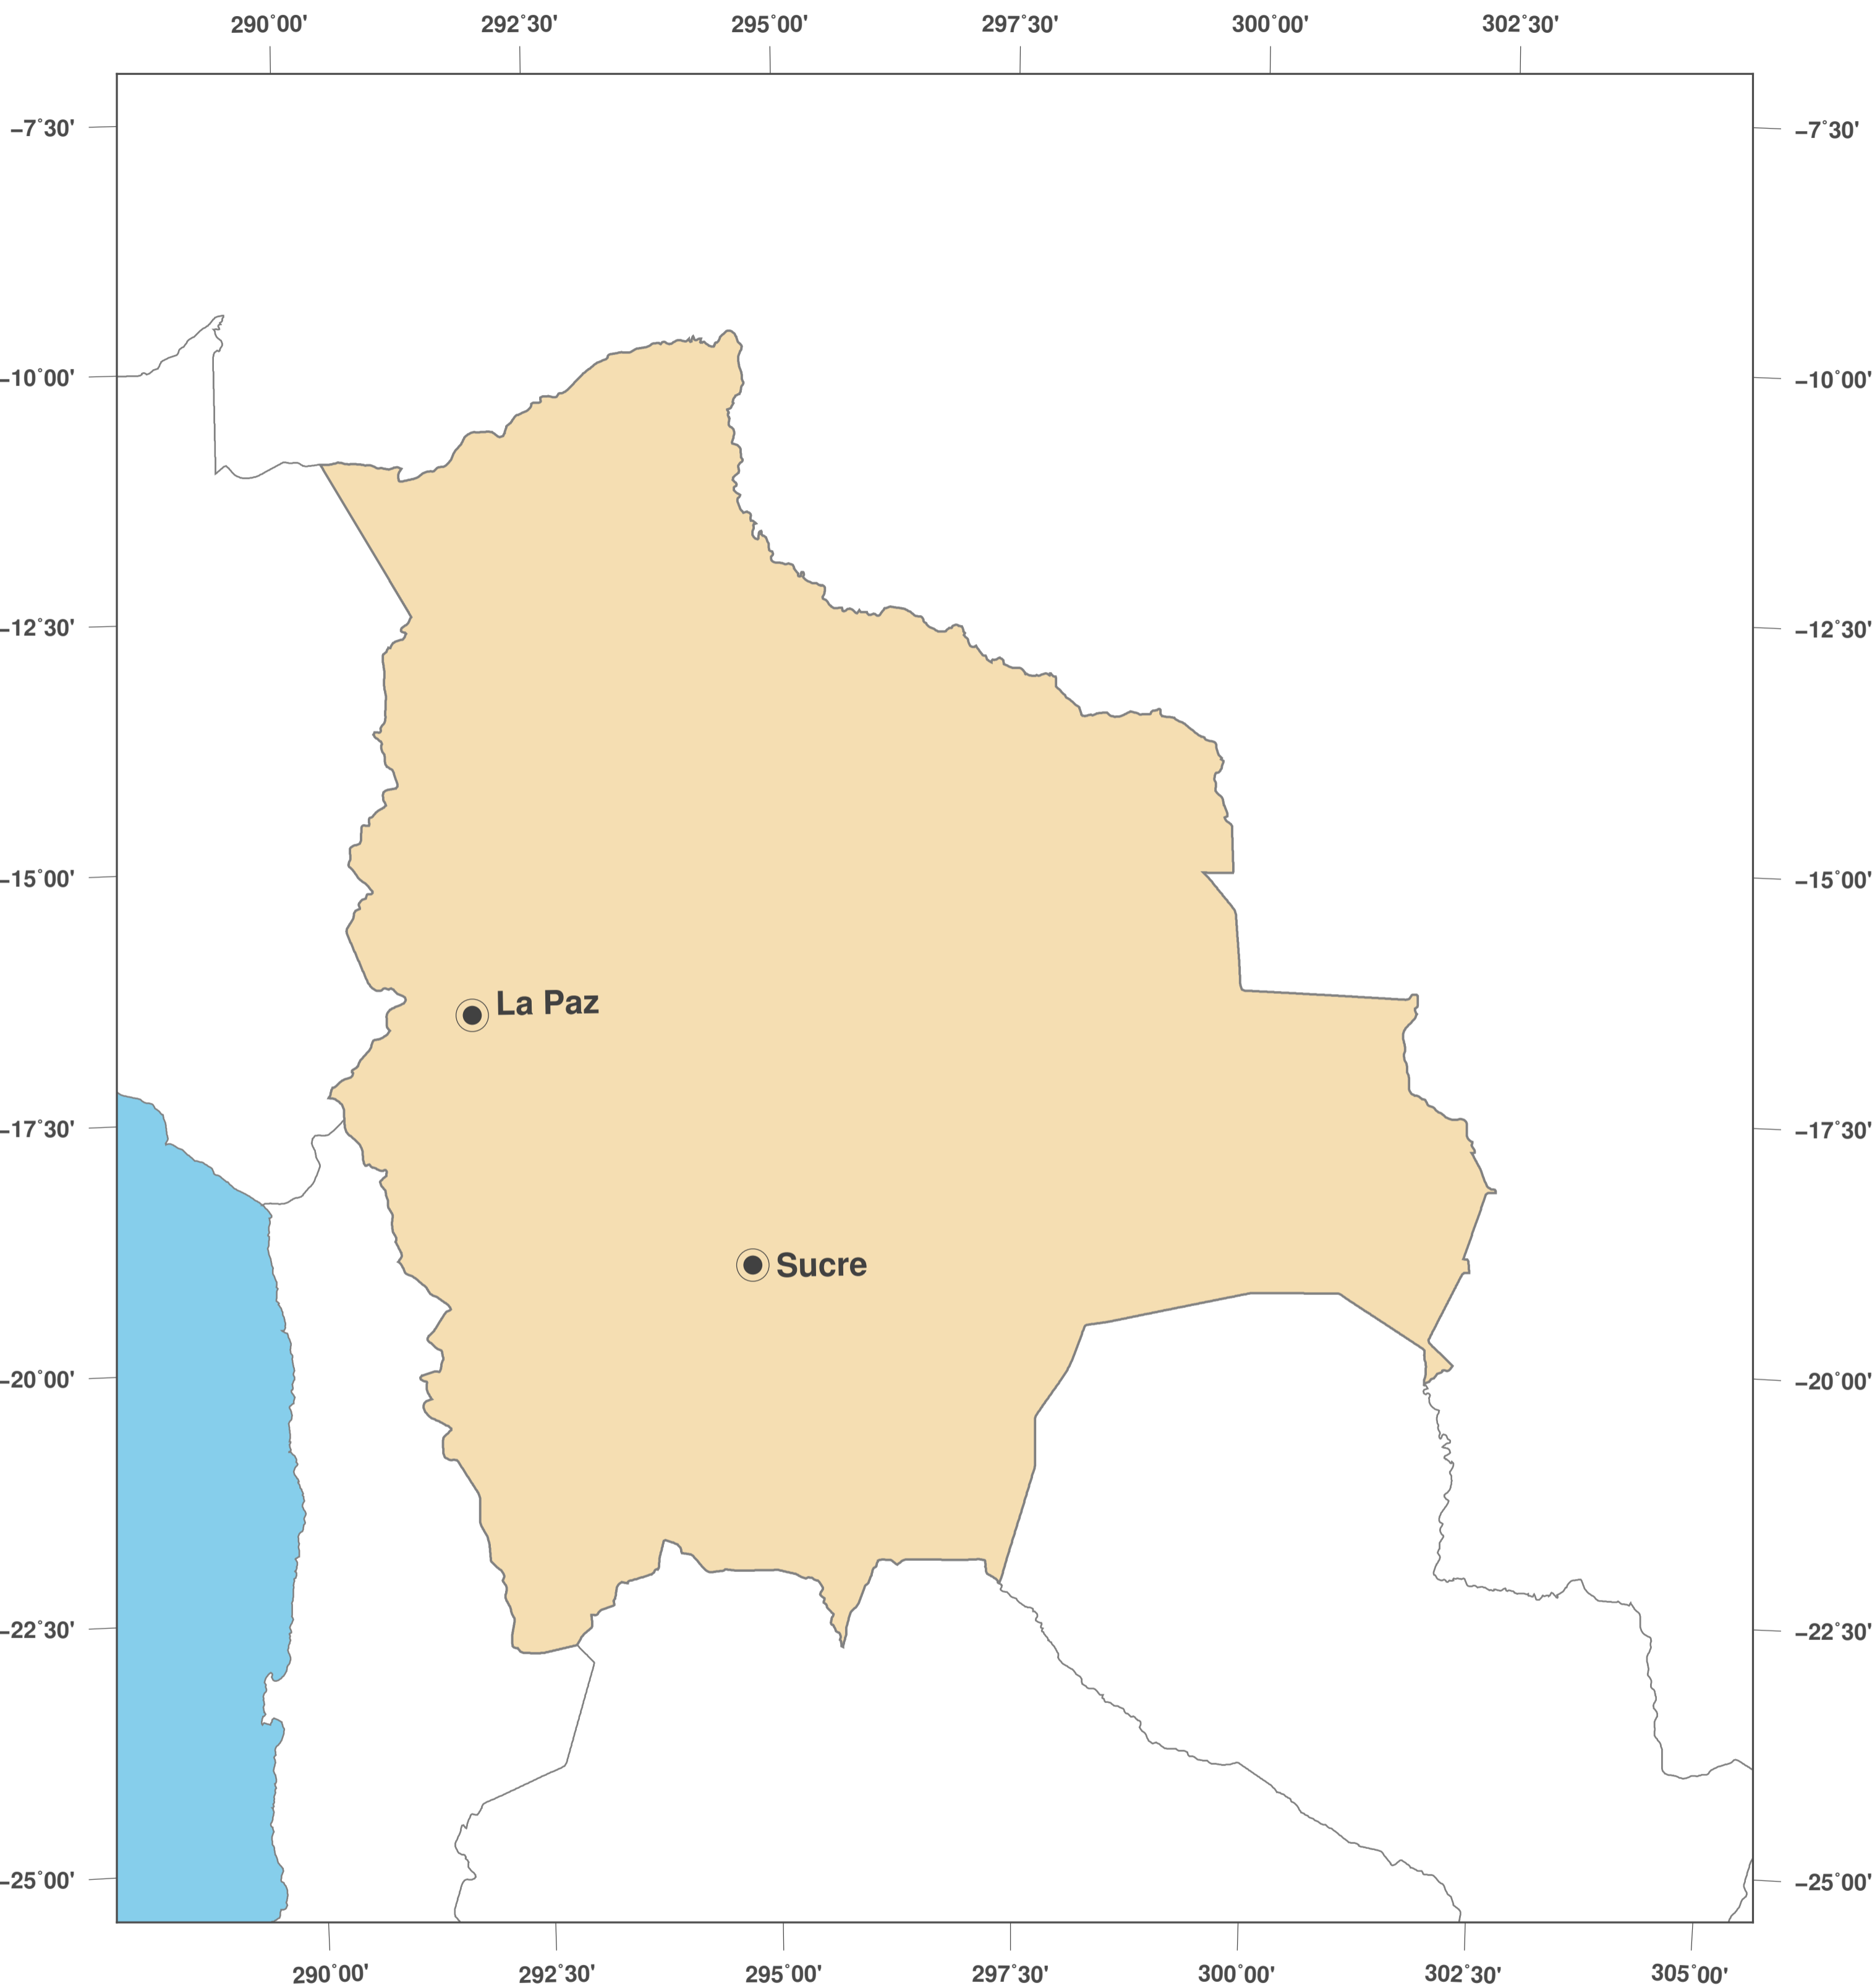

# Bolivia: Outline Map II

**GINKGO  
MAPS**

**Map-License:**

This map is licensed under the CC-BY-3.0 (<http://creativecommons.org/licenses/by/3.0/deed.en>). Please cite the GinkgoMaps-project and link back (<http://www.ginkgomaps.com>).

**Parameter and used data:**

Map Projection: Lambert (equal area); Map Center: lat -16.29° lon -63.55°; vector data: political borders by Natural Earth provided by <http://www.naturalearthdata.com>