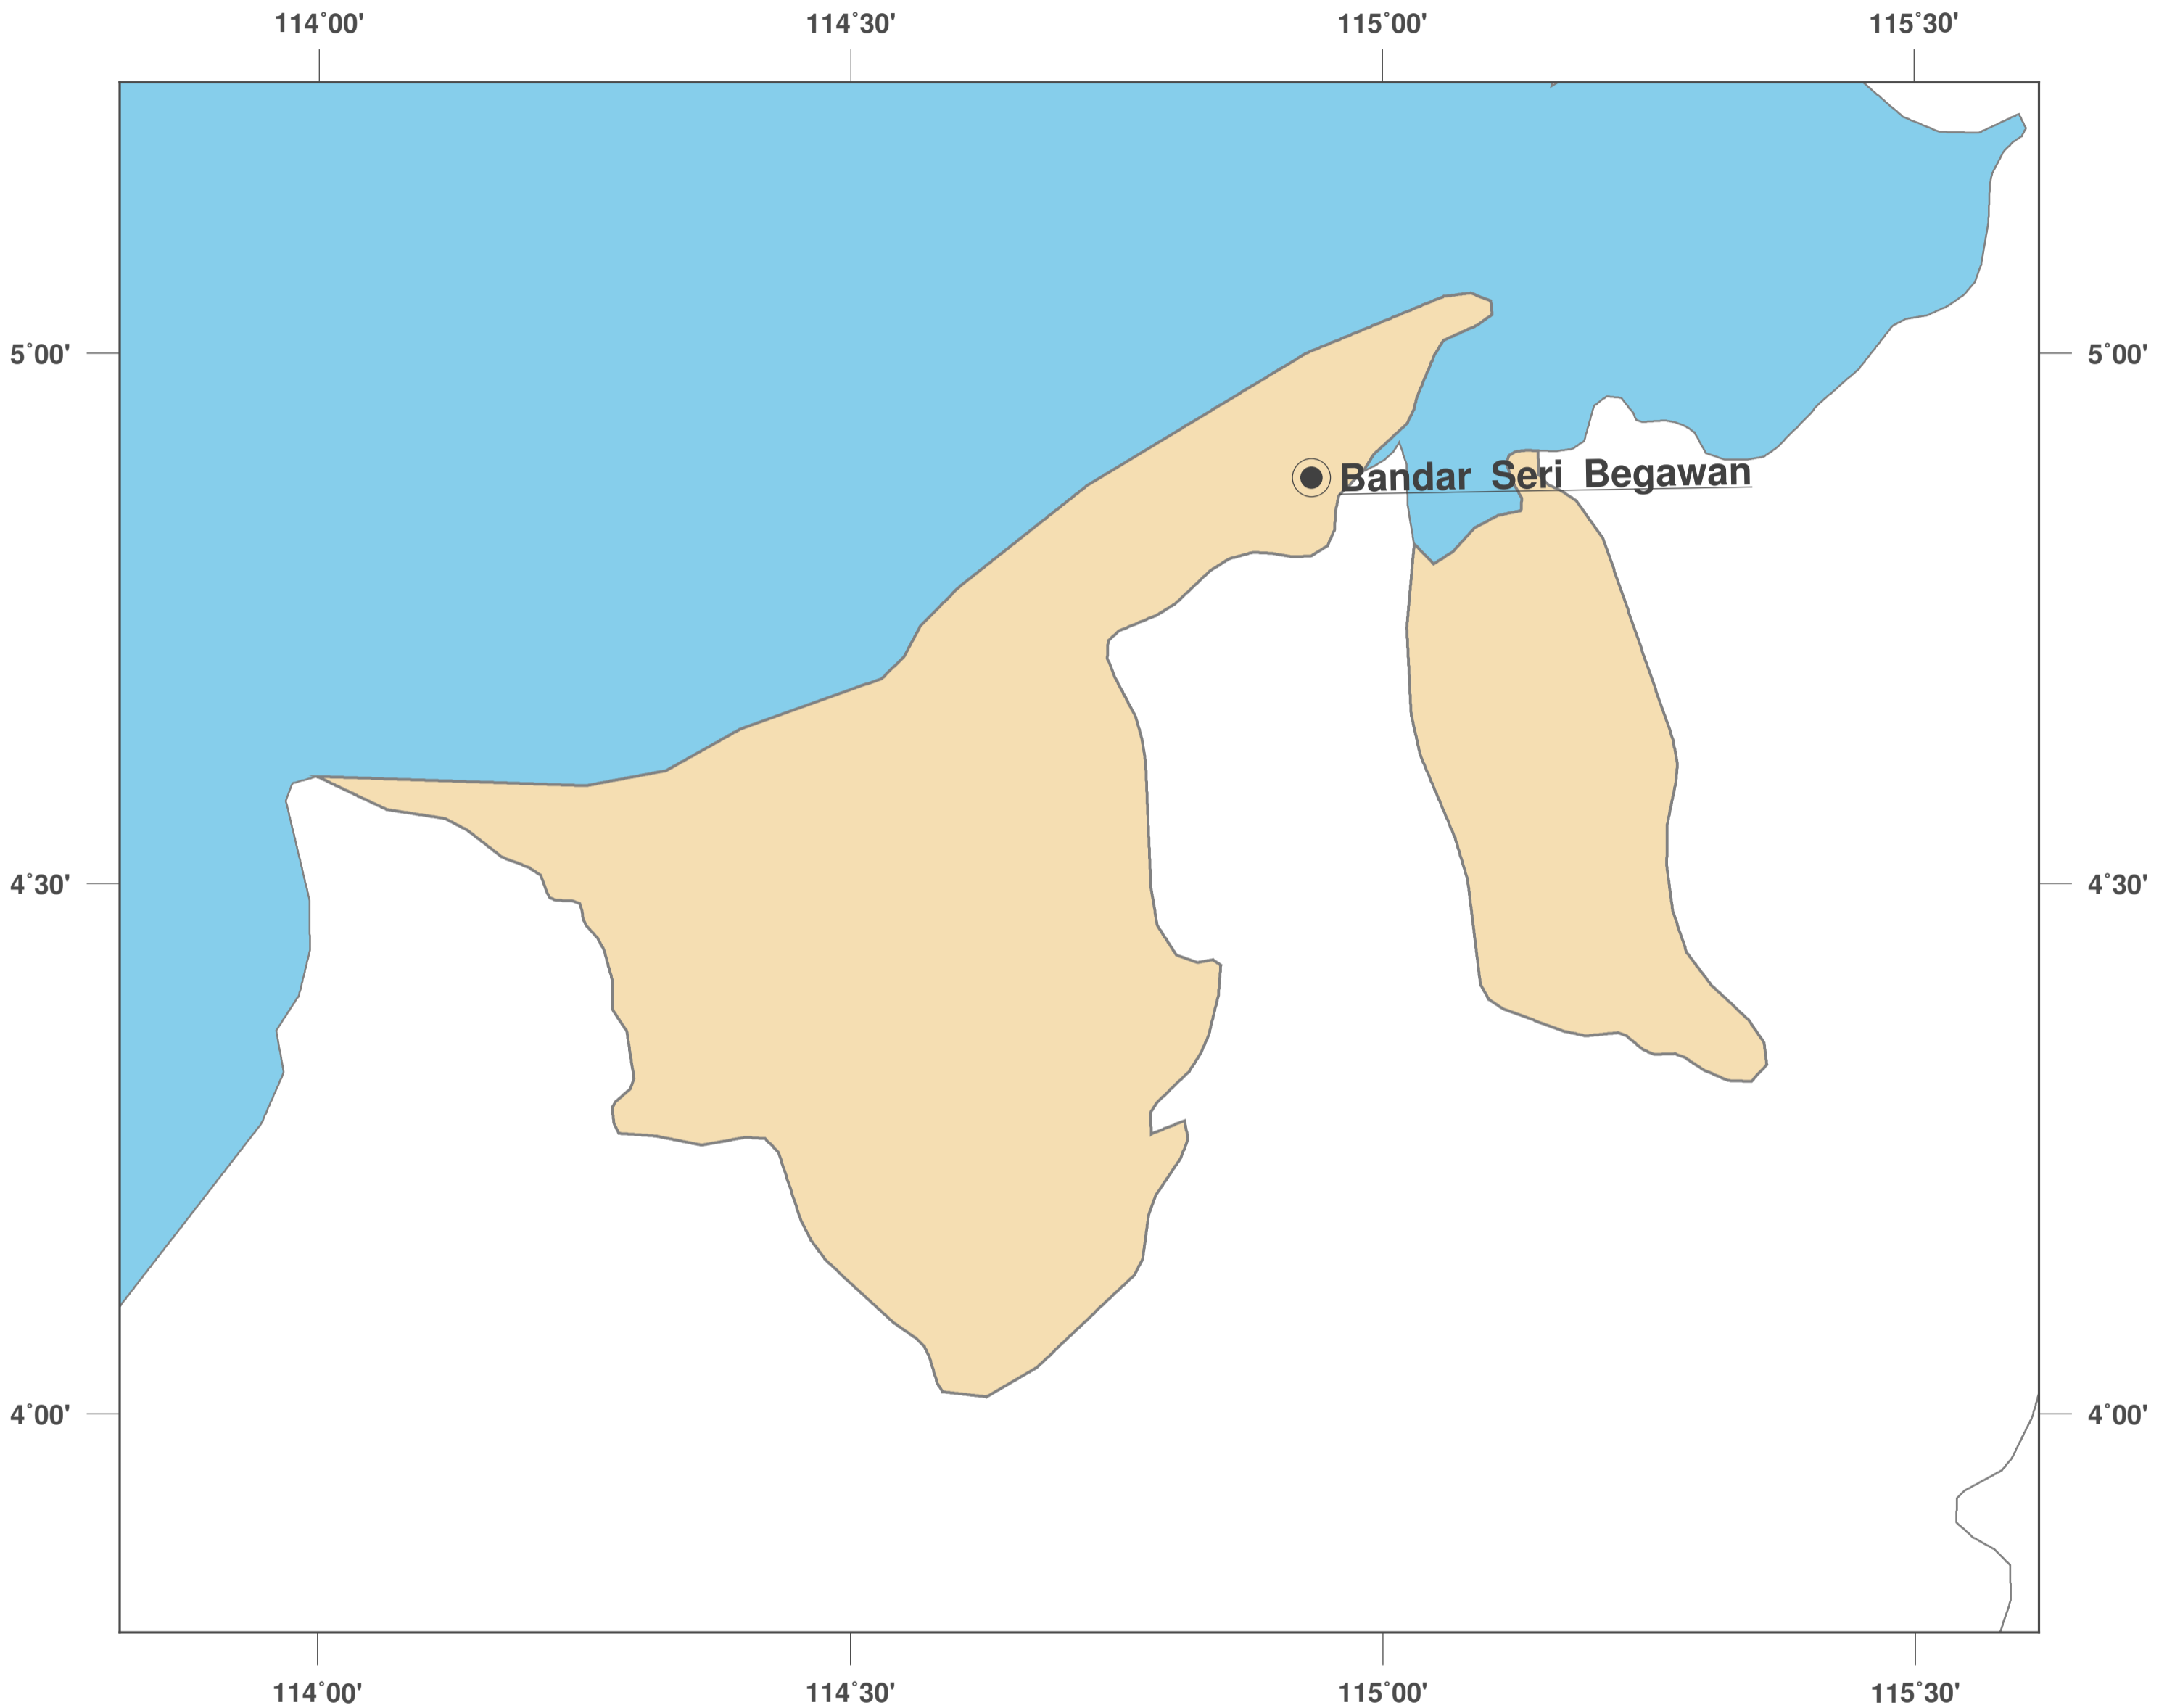

Brunei: Outline Map II

**GINKGO
MAPS**

Map-License:

This map is licensed under the CC-BY-3.0 (<http://creativecommons.org/licenses/by/3.0/deed.en>). Please cite the GinkgoMaps-project and link back (<http://www.ginkgomaps.com>).

Parameter and used data:

Map Projection: Lambert (equal area); Map Center: lat 4.53° lon 114.72°; vector data: political borders by Natural Earth provided by <http://www.naturalearthdata.com>