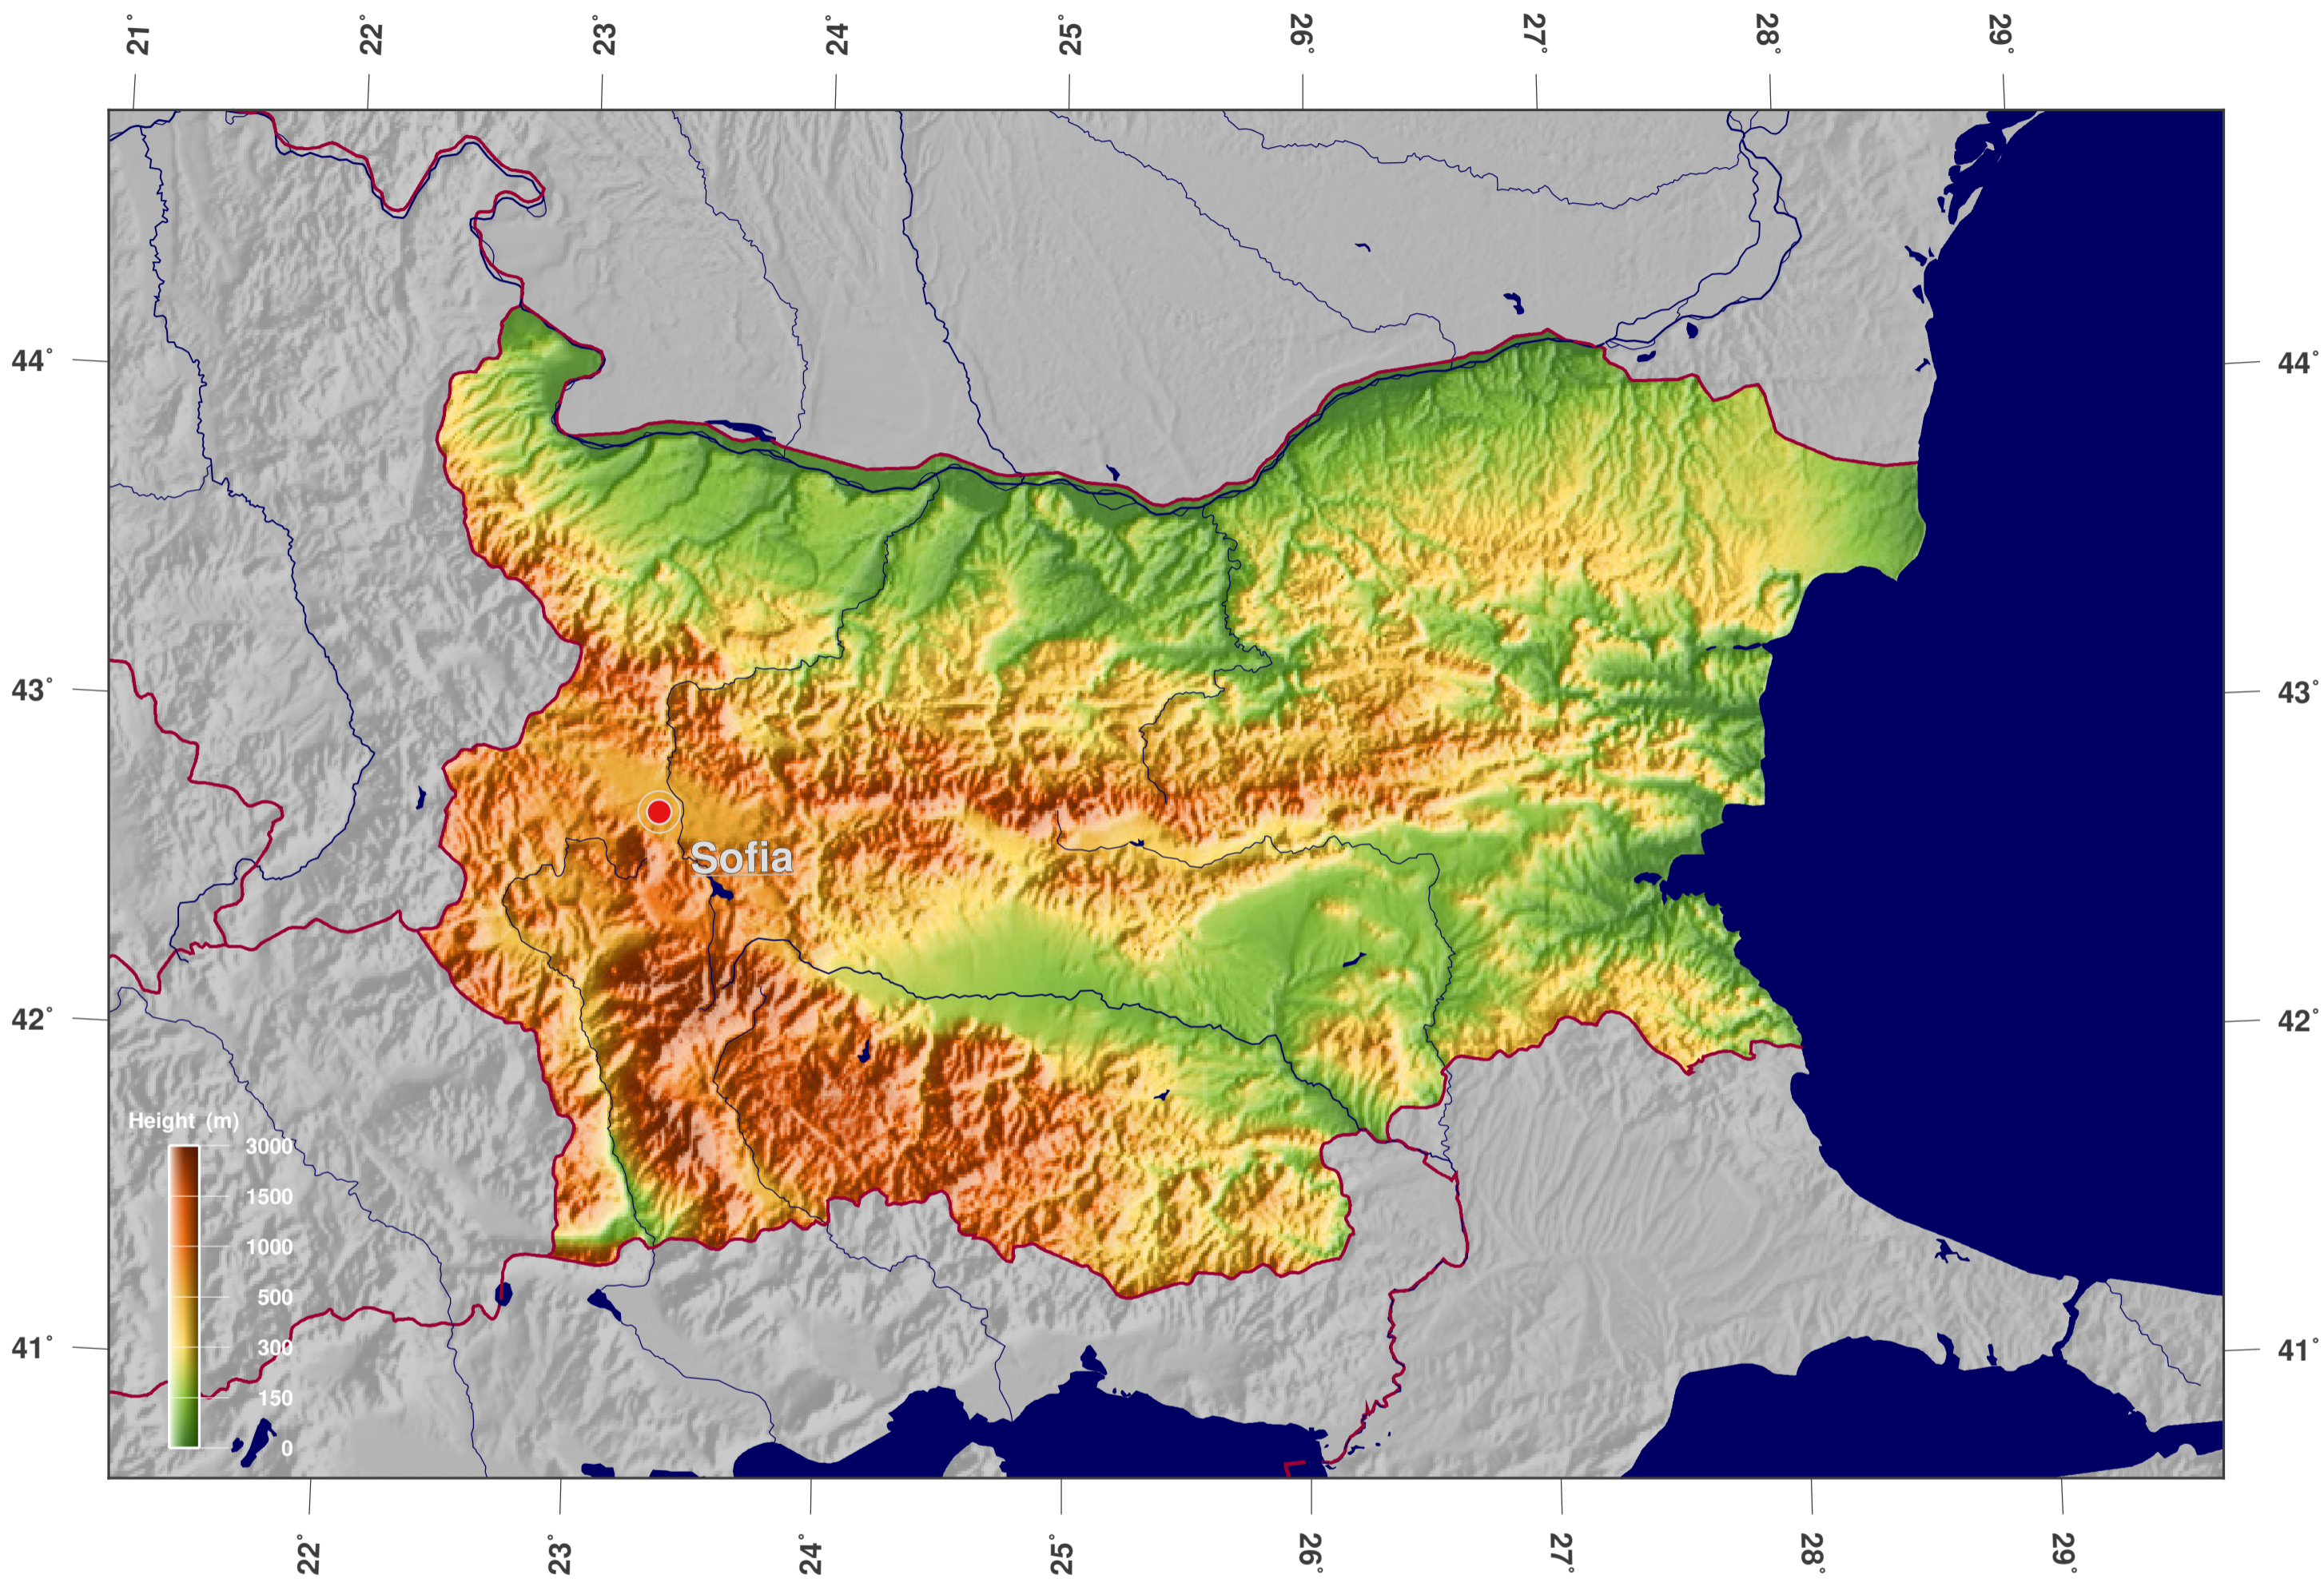

Bulgaria: shaded height and relief map

**GINKGO
MAPS**

Map-License:

This map is licensed under the CC-BY-3.0 (<http://creativecommons.org/licenses/by/3.0/deed.en>). Please cite the GinkgoMaps-project and link back (<http://www.ginkgomaps.com>).

Parameter and used data:

Map Projection: Lambert (equal area); Map Center: lat 42.73°; lon 25.49°; vector data: Natural Earth (www.naturalearthdata.com) and GSHHG (www.soest.hawaii.edu/pwessel/gshhg); raster data: Geoware (www.geoware-online.com).