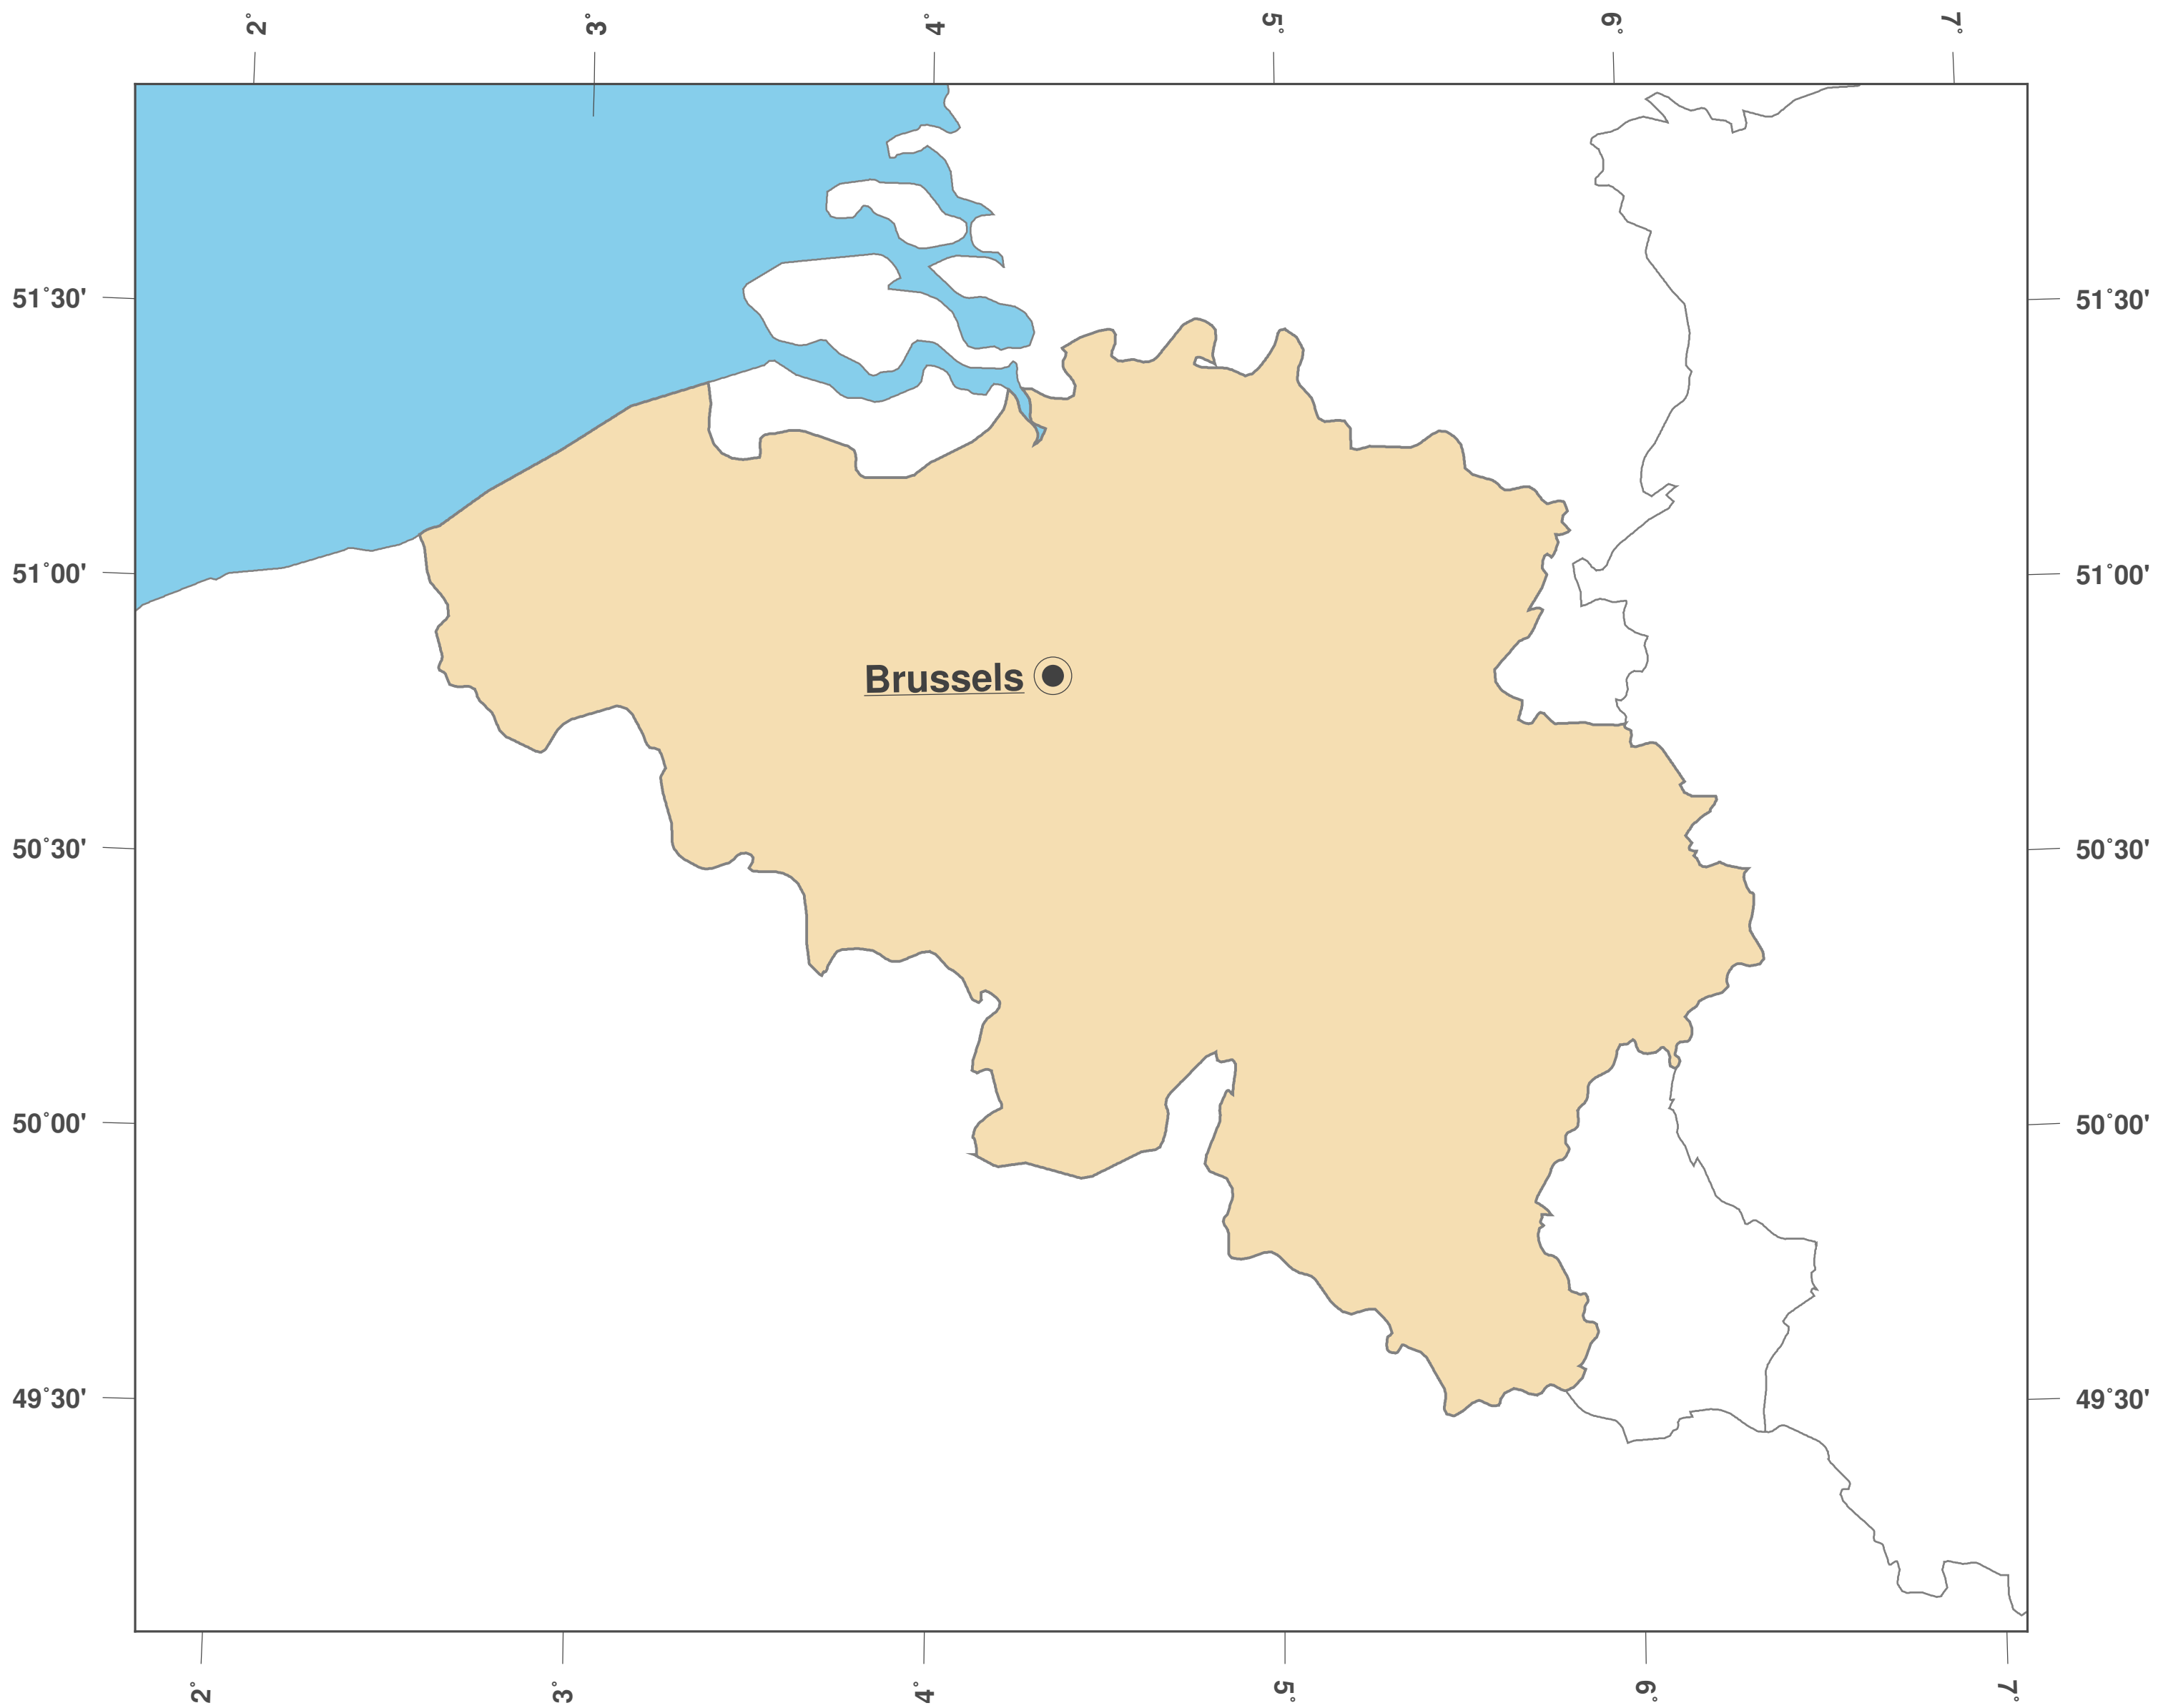

Belgium: Outline Map II

**GINKGO
MAPS**

Map-License:

This map is licensed under the CC-BY-3.0 (<http://creativecommons.org/licenses/by/3.0/deed.en>). Please cite the GinkgoMaps-project and link back (<http://www.ginkgomaps.com>).

Parameter and used data:

Map Projection: Lambert (equal area); Map Center: lat 50.5° lon 4.48°; vector data: political borders by Natural Earth provided by <http://www.naturalearthdata.com>