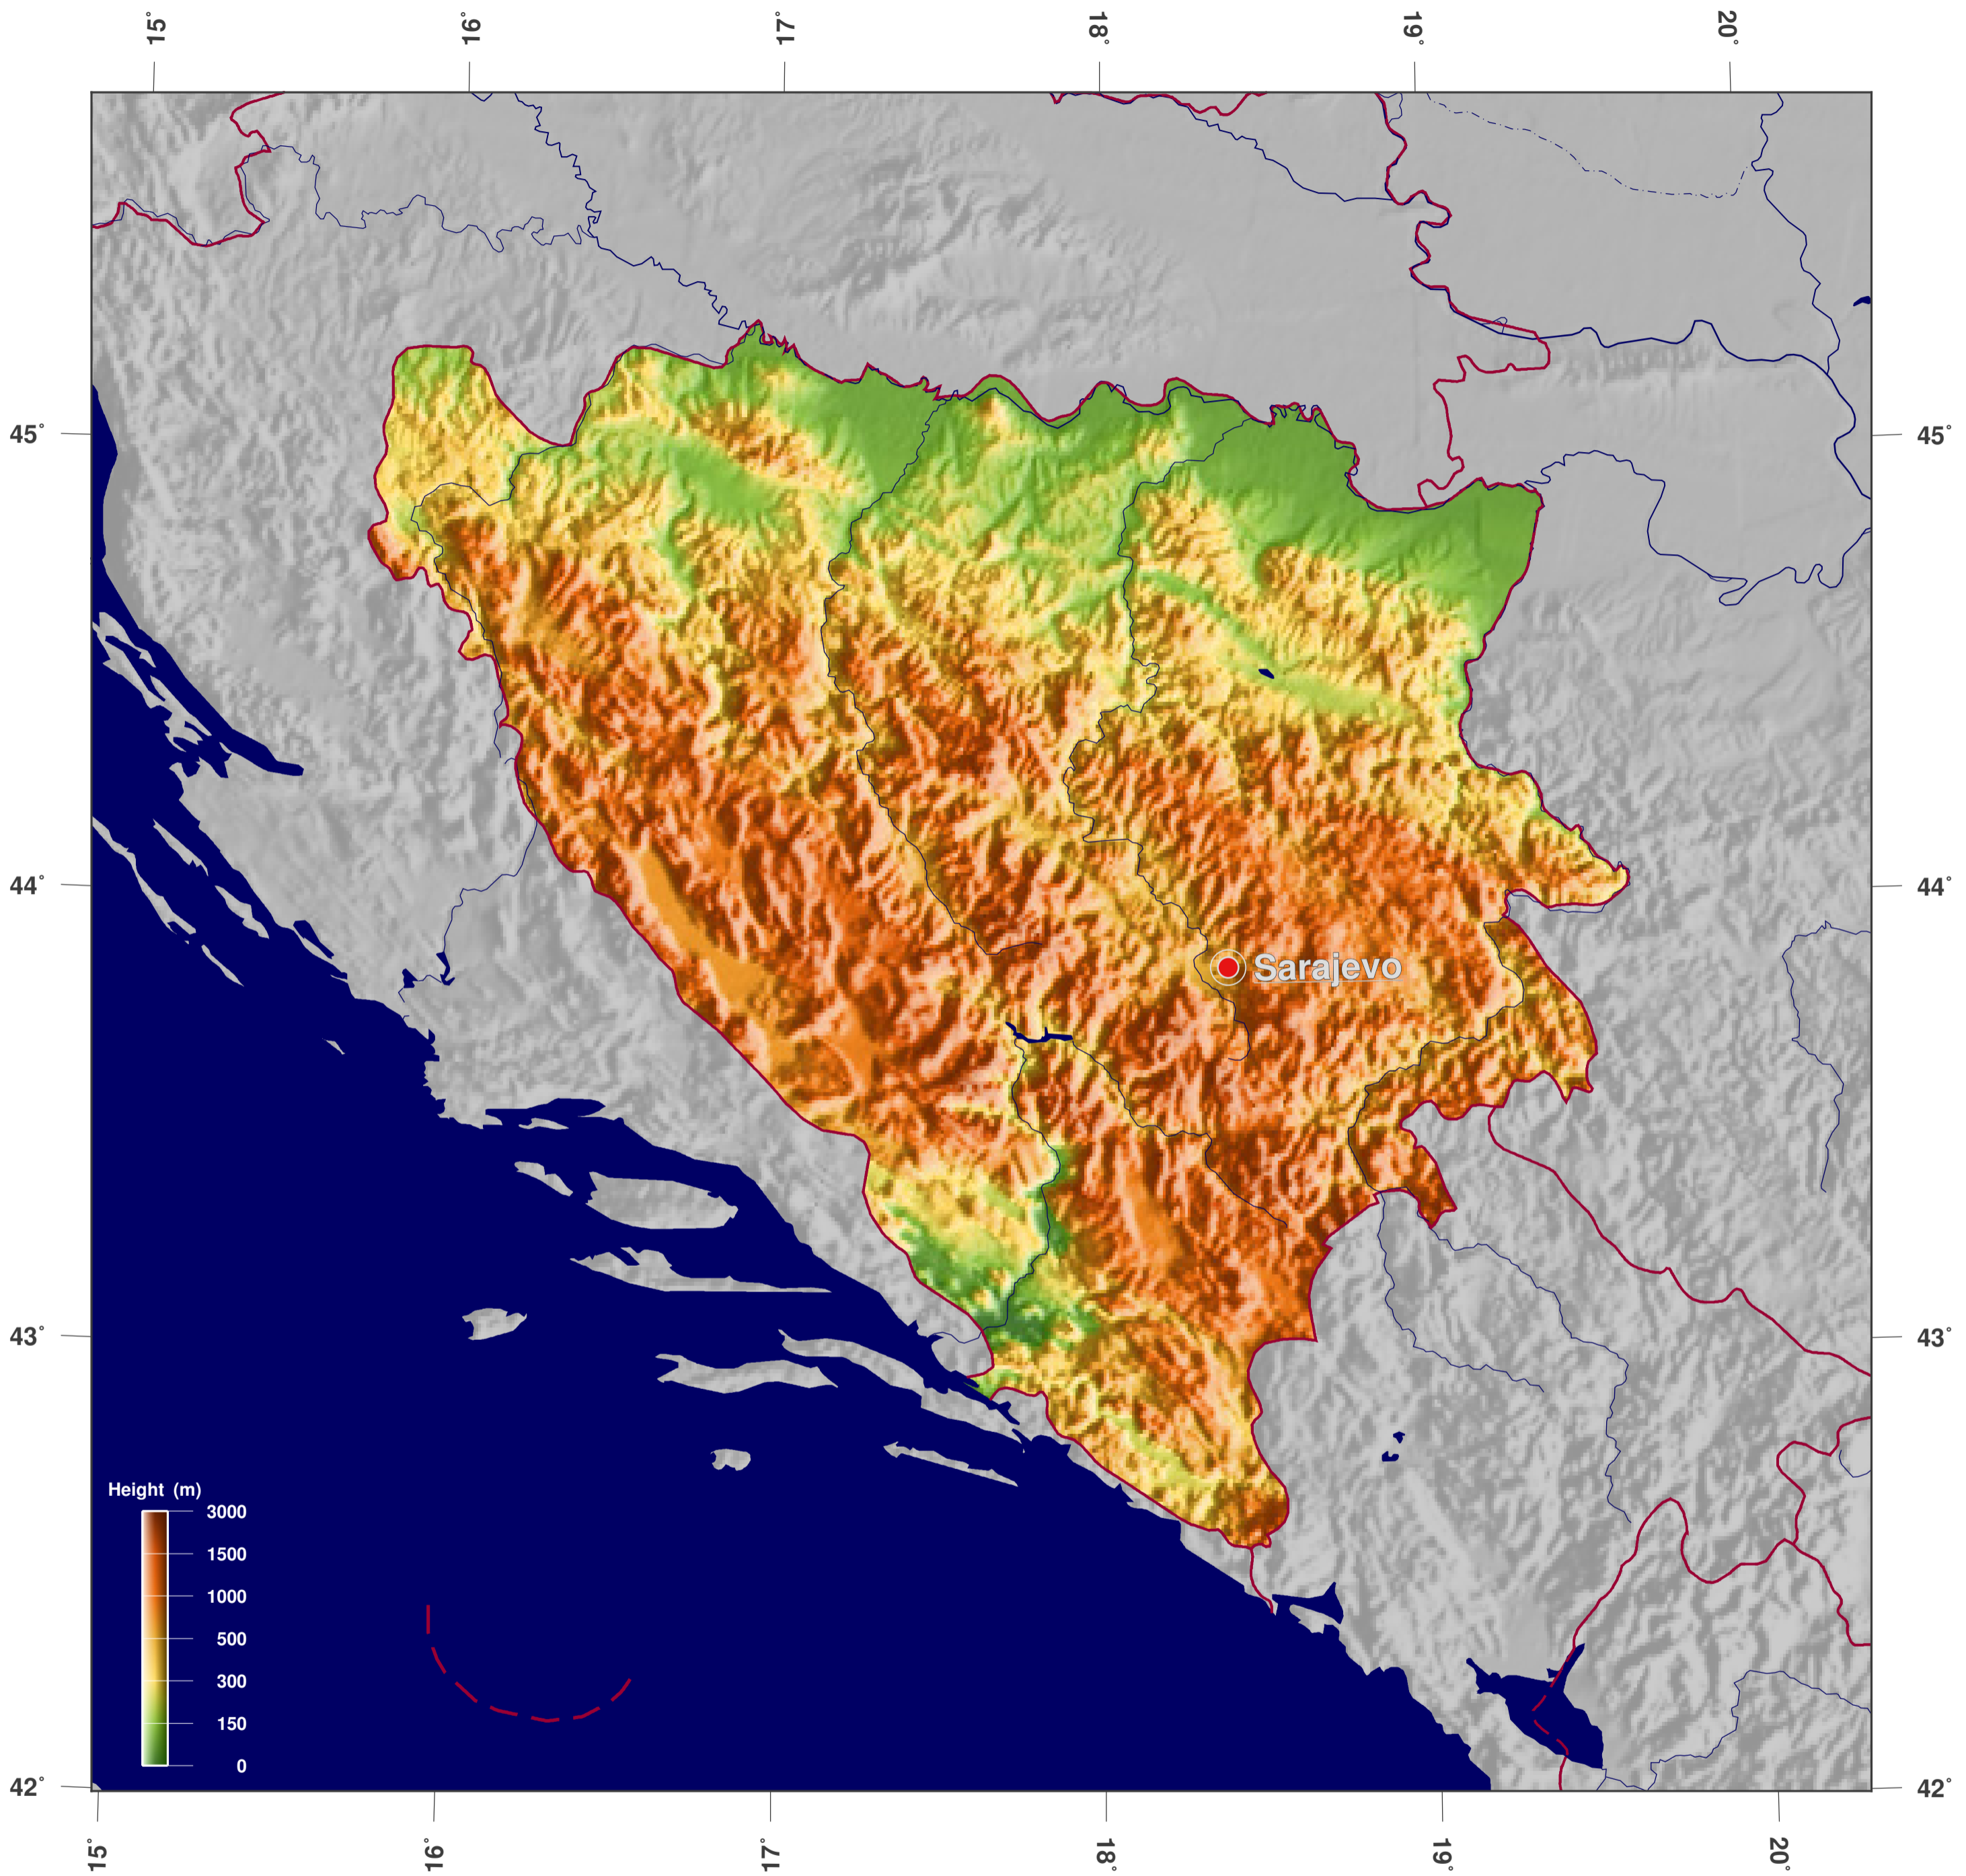

Bosnia and Herzegovina: shaded height and relief map

Map-License:

This map is licensed under the CC-BY-3.0 (<http://creativecommons.org/licenses/by/3.0/deed.en>). Please cite the GinkgoMaps-project and link back (<http://www.ginkgomaps.com>).

Parameter and used data:

Map Projection: Lambert (equal area); Map Center: lat 43.89°; lon 17.67°; vector data: Natural Earth (www.naturalearthdata.com) and GSHHG (www.soest.hawaii.edu/pwessel/gshhg); raster data: Geoware (www.geoware-online.com).