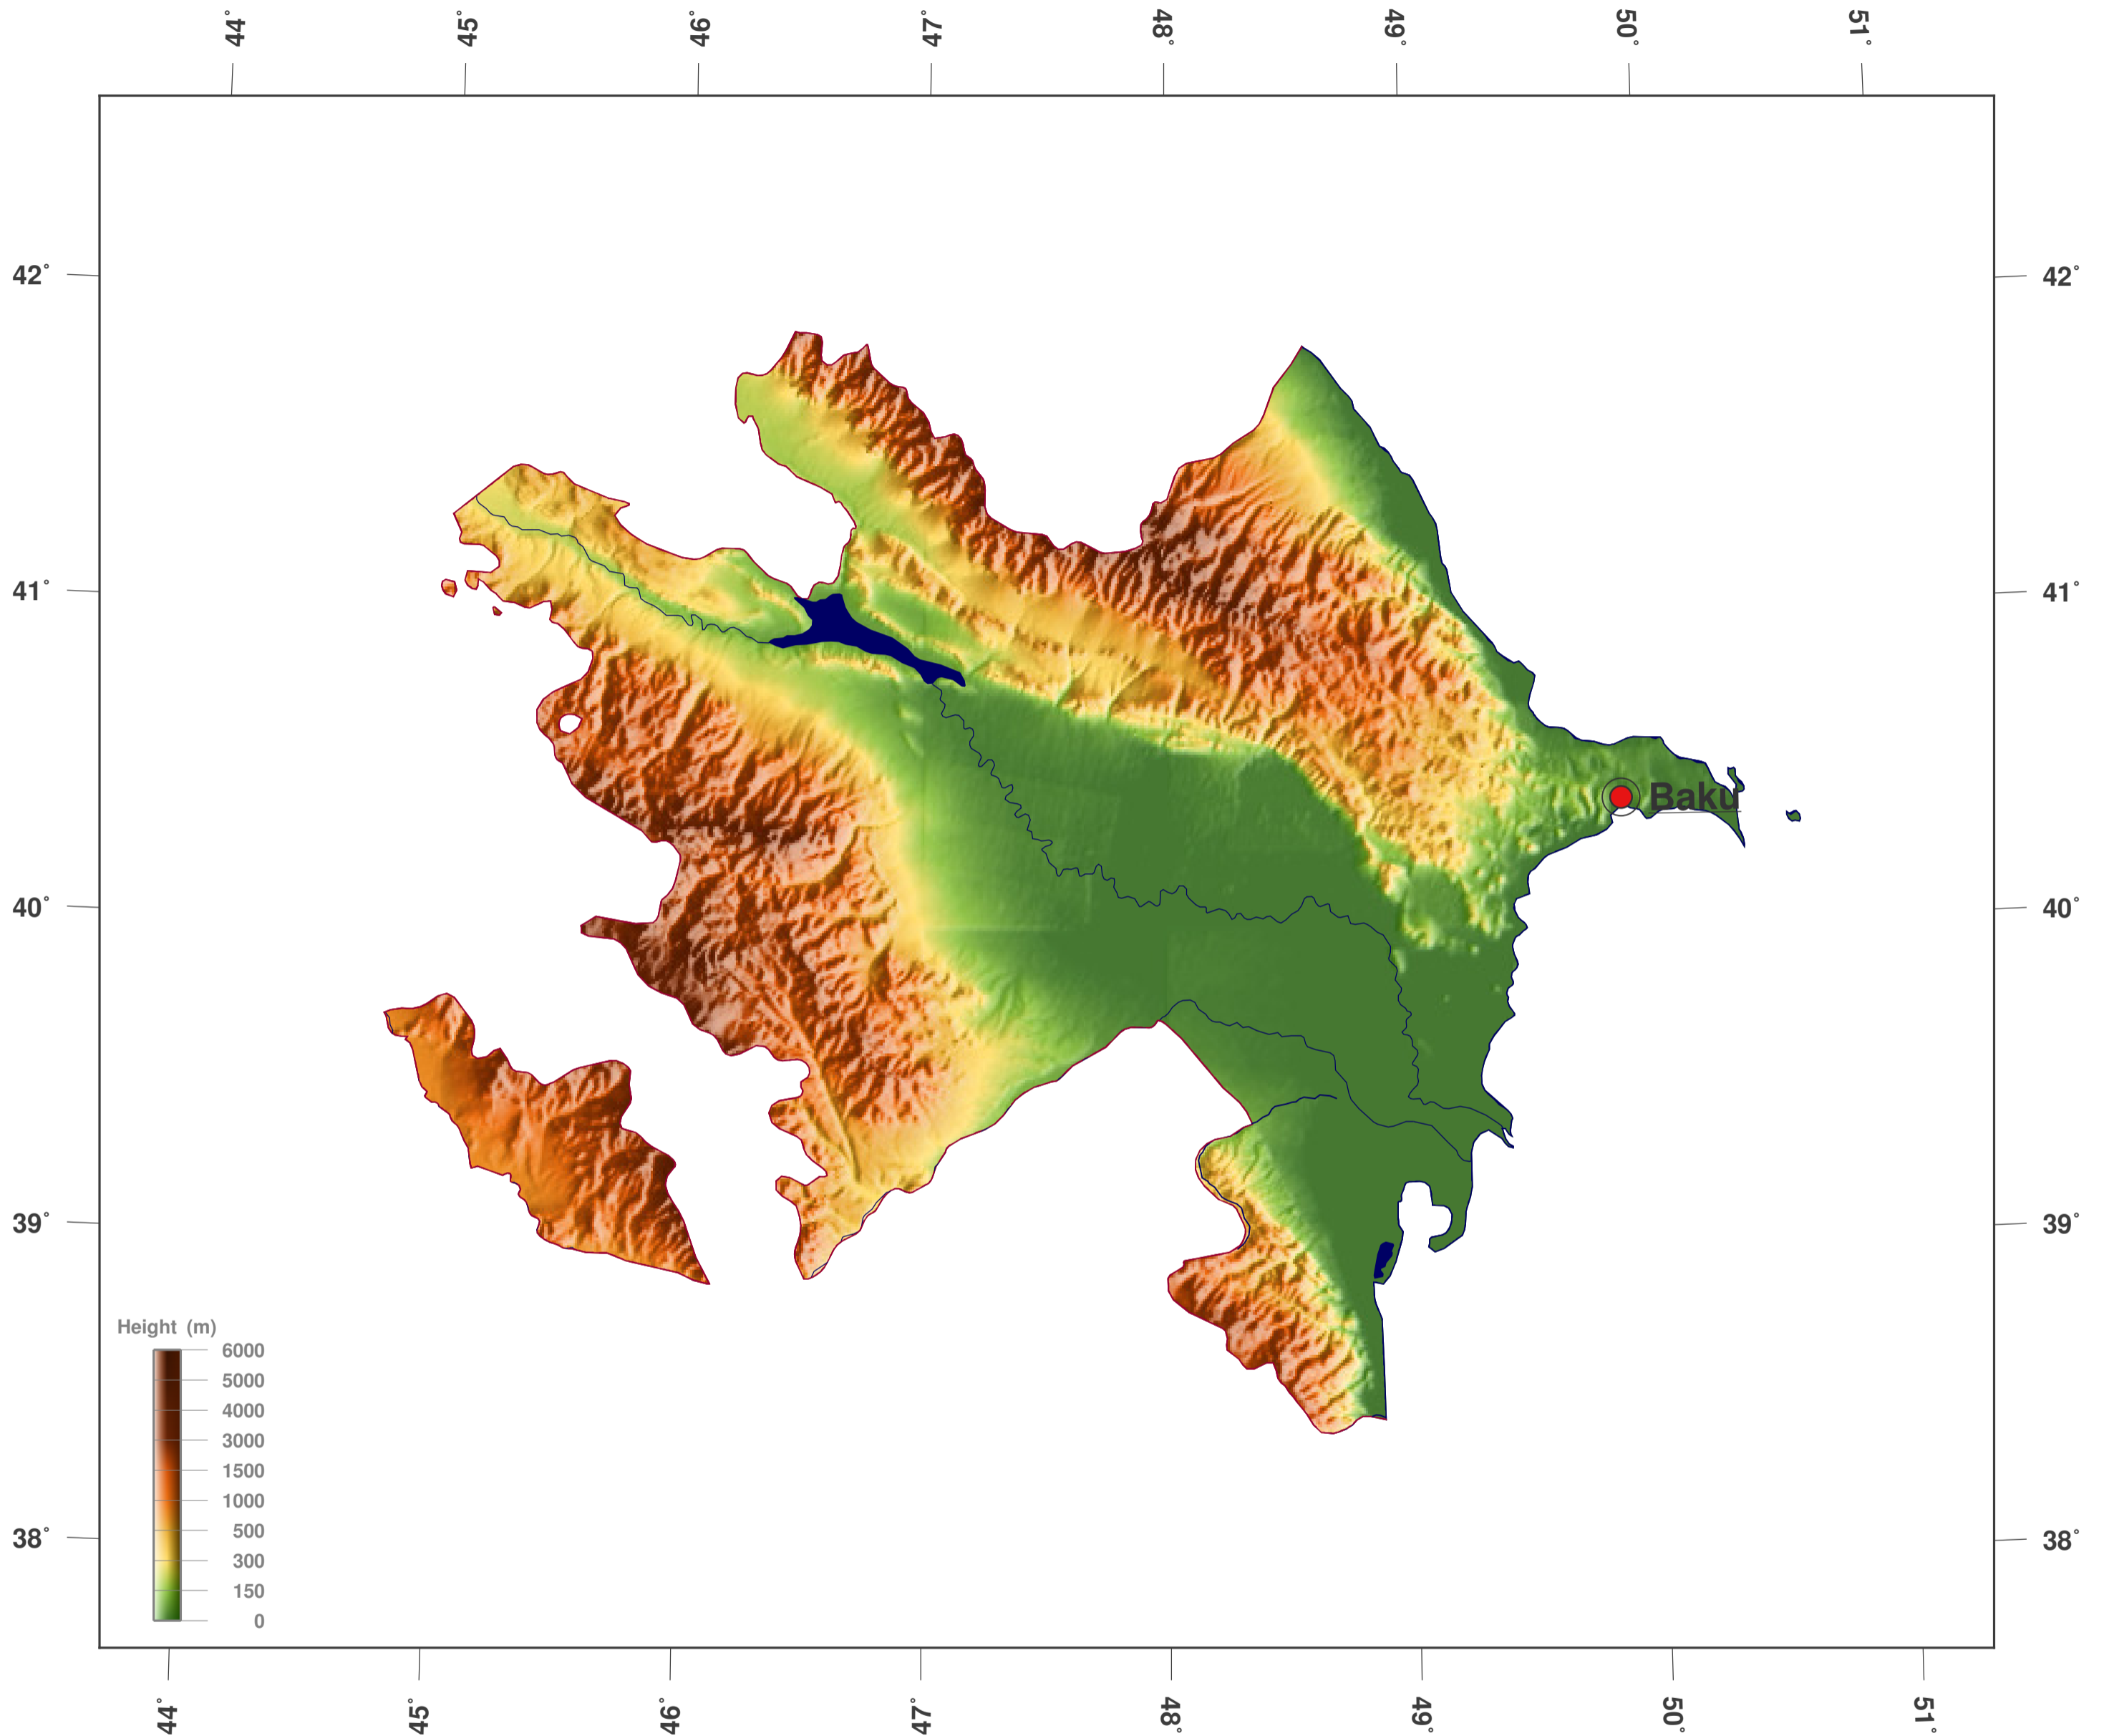

Azerbaijan: shaded height and relief map

**GINKGO
MAPS**

Map-License:

This map is licensed under the CC-BY-3.0 (<http://creativecommons.org/licenses/by/3.0/deed.en>). Please cite the GinkgoMaps-project and link back (<http://www.ginkgomaps.com>).

Parameter and used data:

Map Projection: Lambert (equal area); Map Center: lat 40.15°; lon 47.57°; vector data: Natural Earth (www.naturalearthdata.com) and GSHHG (www.soest.hawaii.edu/pwessel/gshhg); raster data: Geoware (www.geoware-online.com).