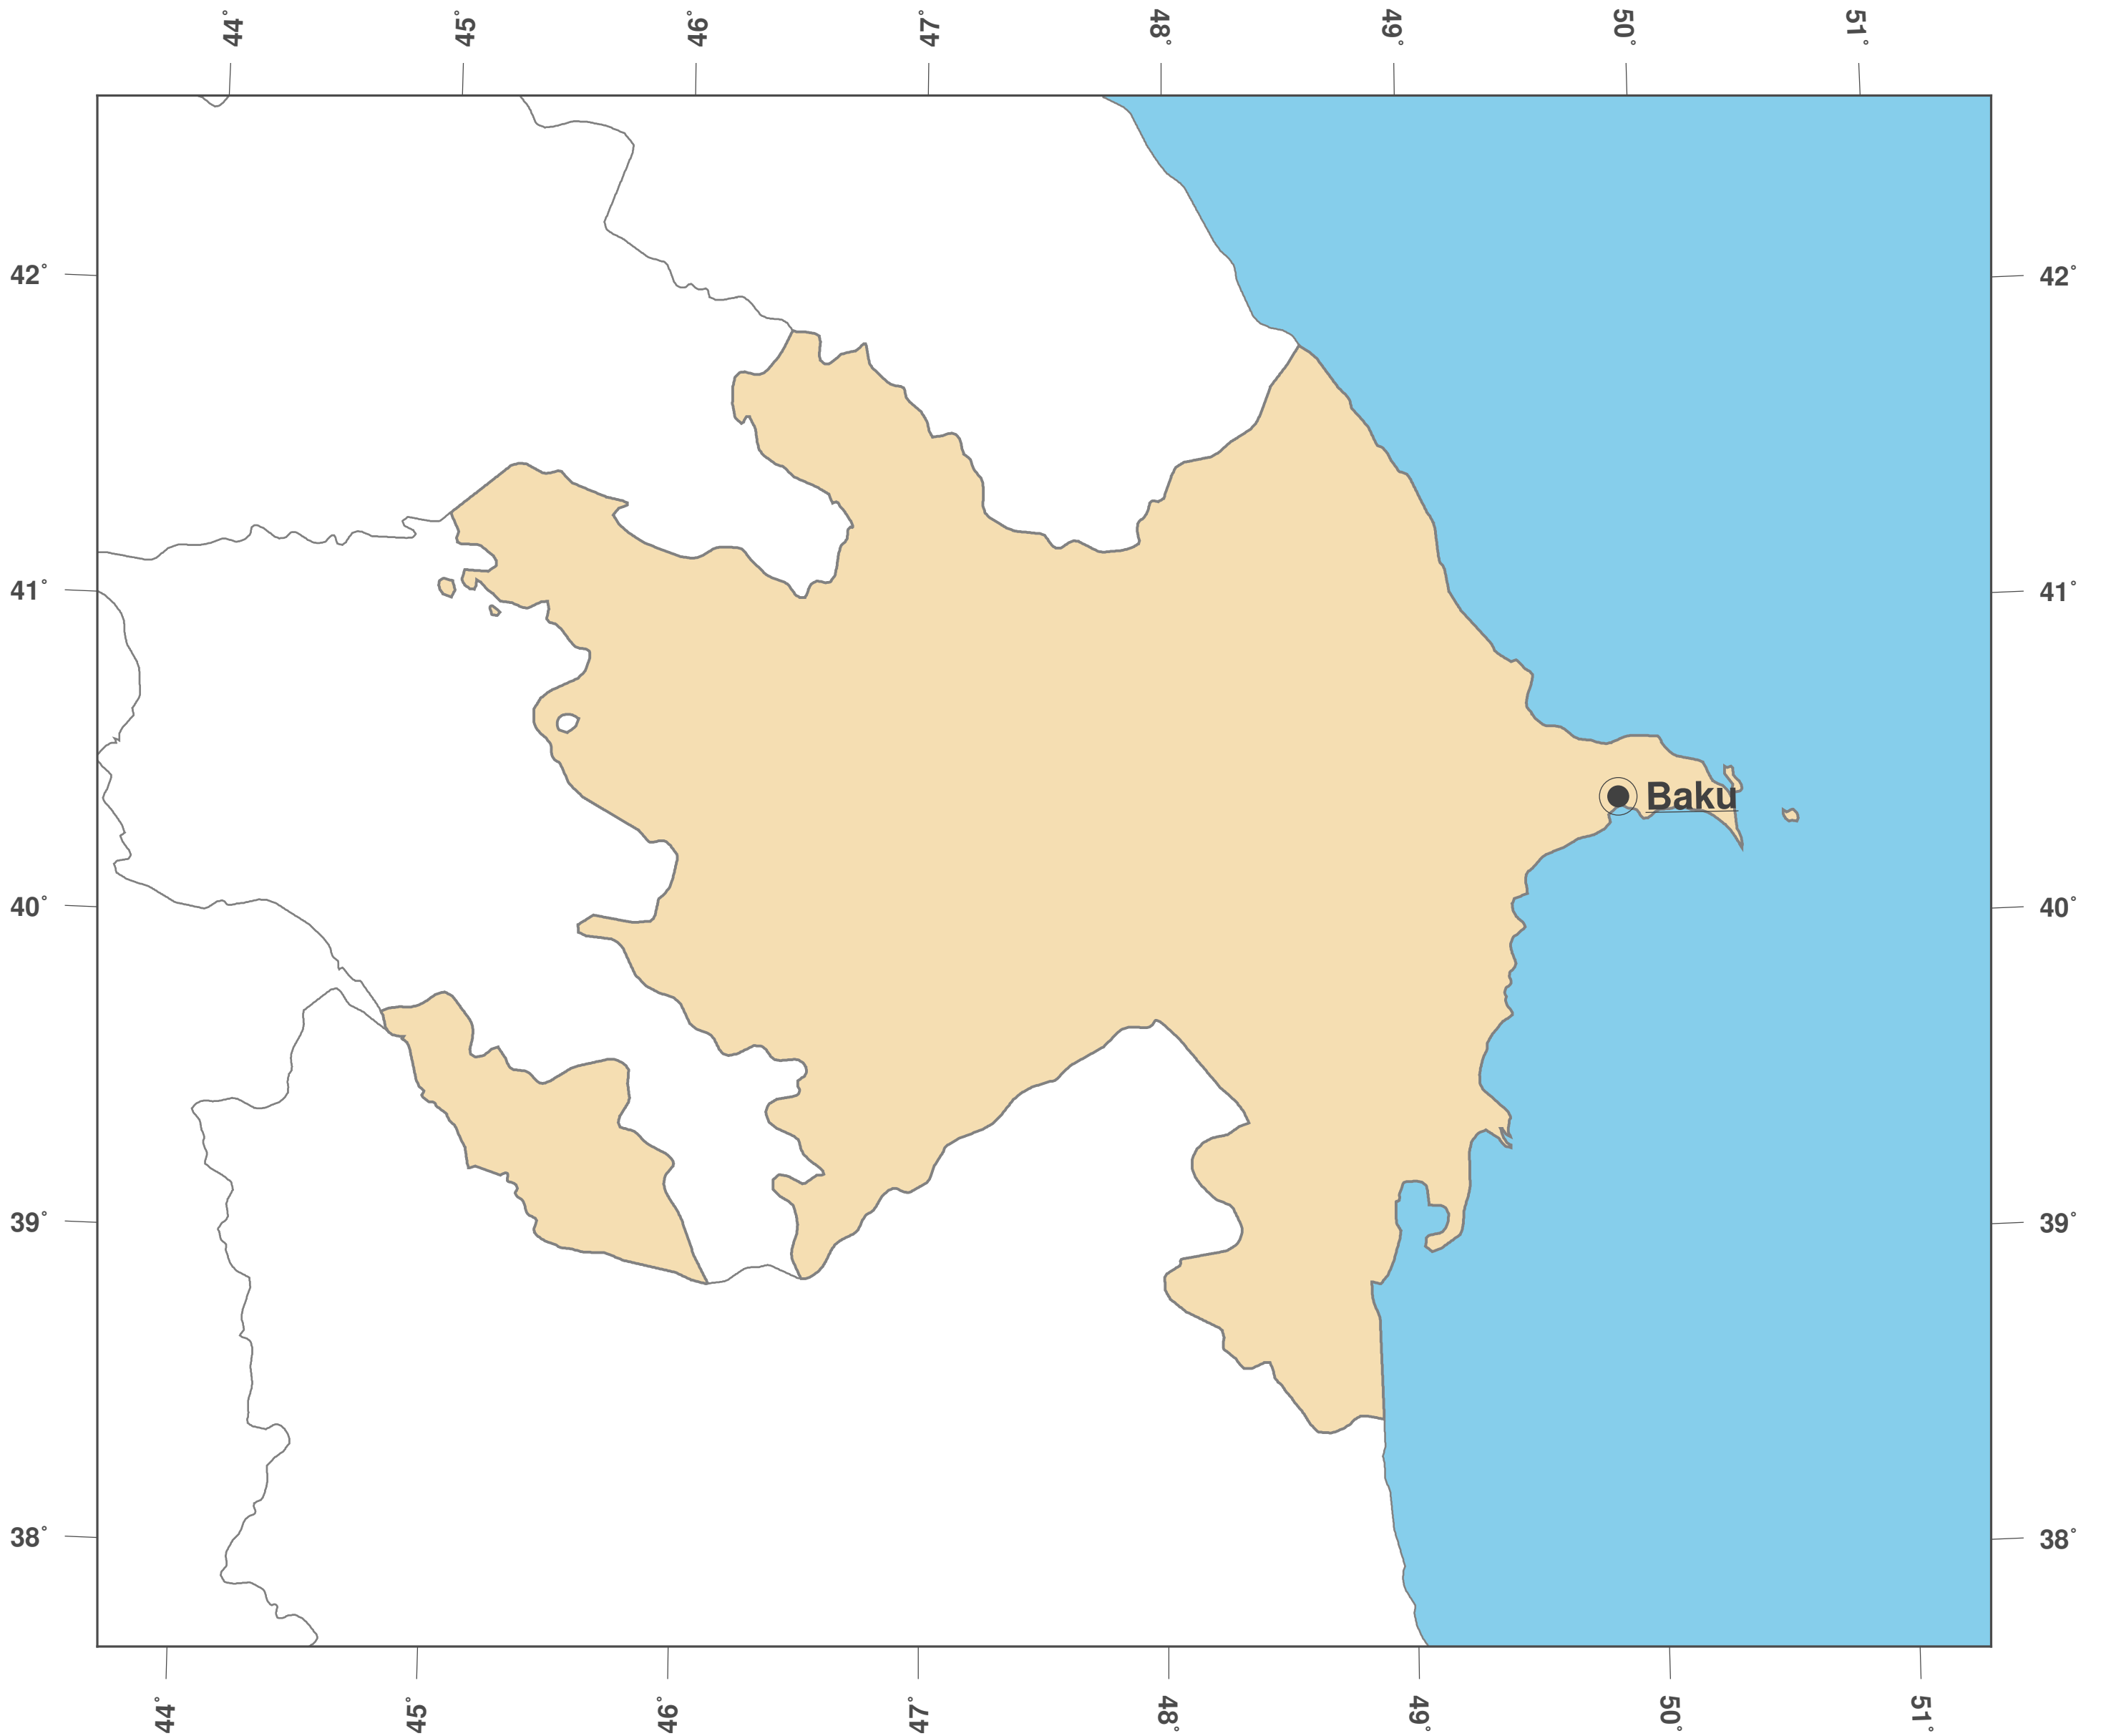

# Azerbaijan: Outline Map II

**GINKGO  
MAPS**

**Map-License:**

This map is licensed under the CC-BY-3.0 (<http://creativecommons.org/licenses/by/3.0/deed.en>). Please cite the GinkgoMaps-project and link back (<http://www.ginkgomaps.com>).

**Parameter and used data:**

Map Projection: Lambert (equal area); Map Center: lat 40.15° lon 47.57°; vector data: political borders by Natural Earth provided by <http://www.naturalearthdata.com>