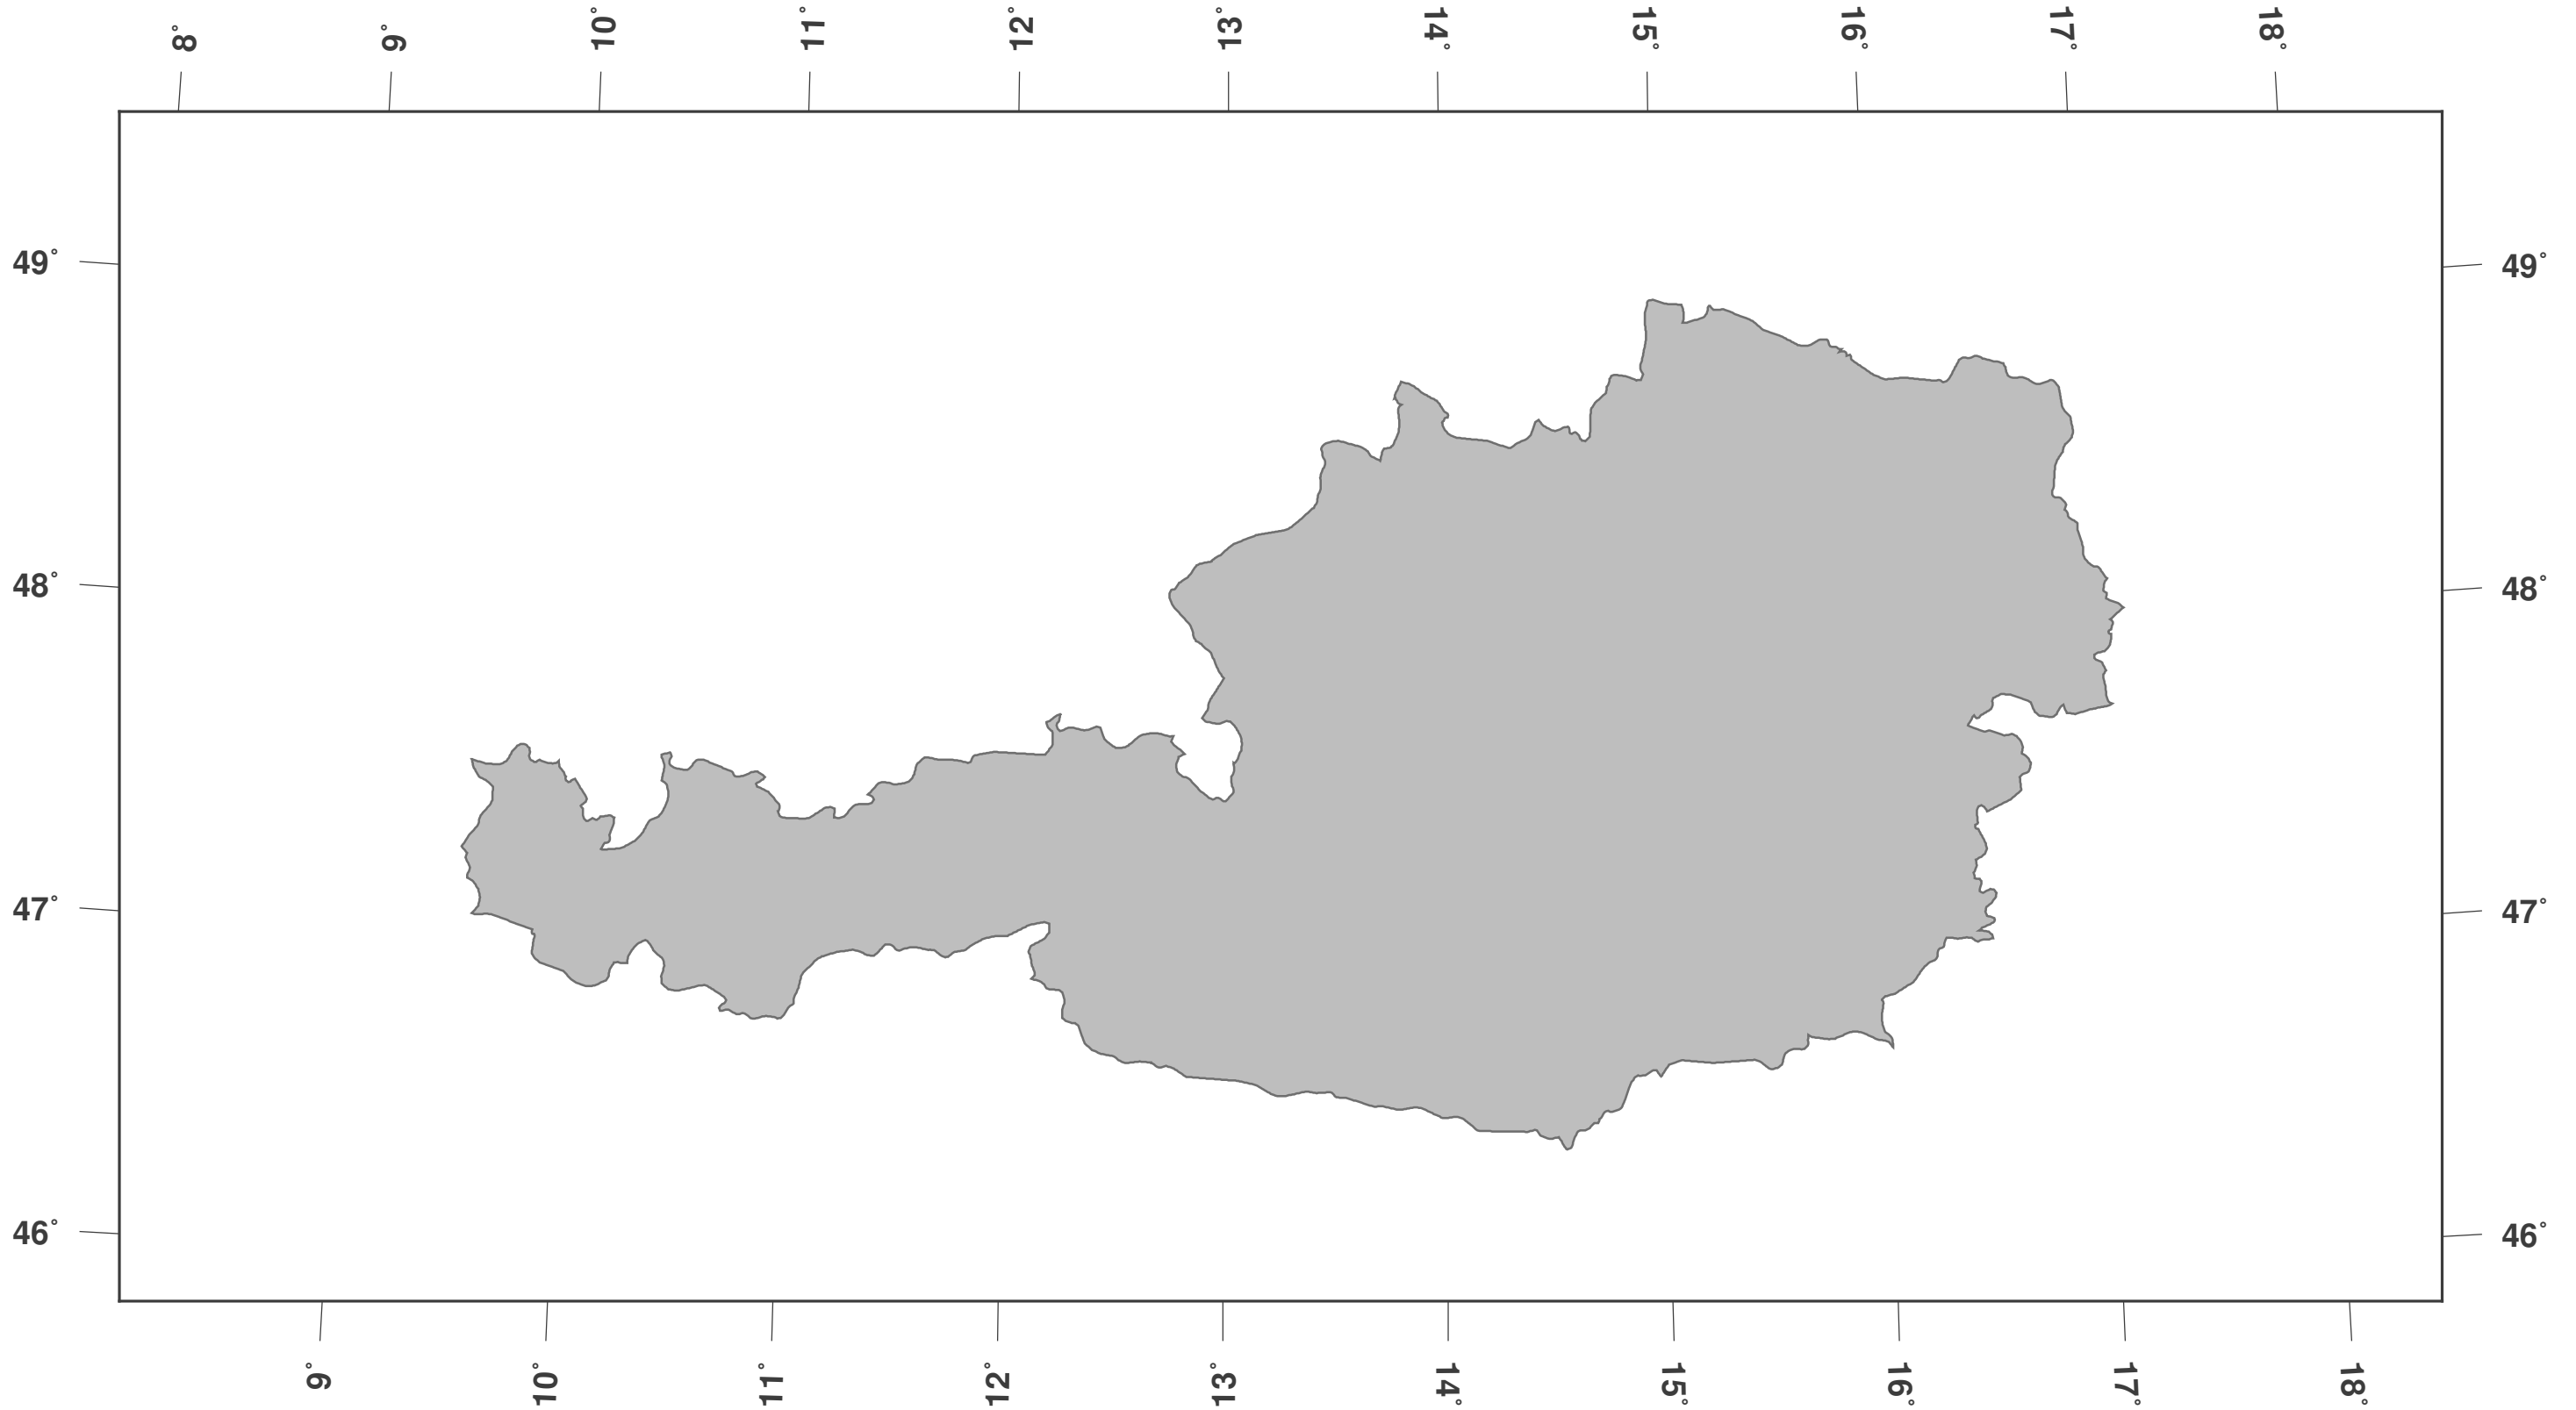

Austria: Outline Map

**GINKGO
MAPS**

Map-License:

This map is licensed under the CC-BY-3.0 (<http://creativecommons.org/licenses/by/3.0/deed.en>). Please cite the GinkgoMaps-project and link back (<http://www.ginkgomaps.com>).

Parameter and used data:

Map Projection: Lambert (equal area); Map Center: lat 47.7°; lon 13.35°; Visualized Data: Natural Earth provided by <http://www.naturalearthdata.com>