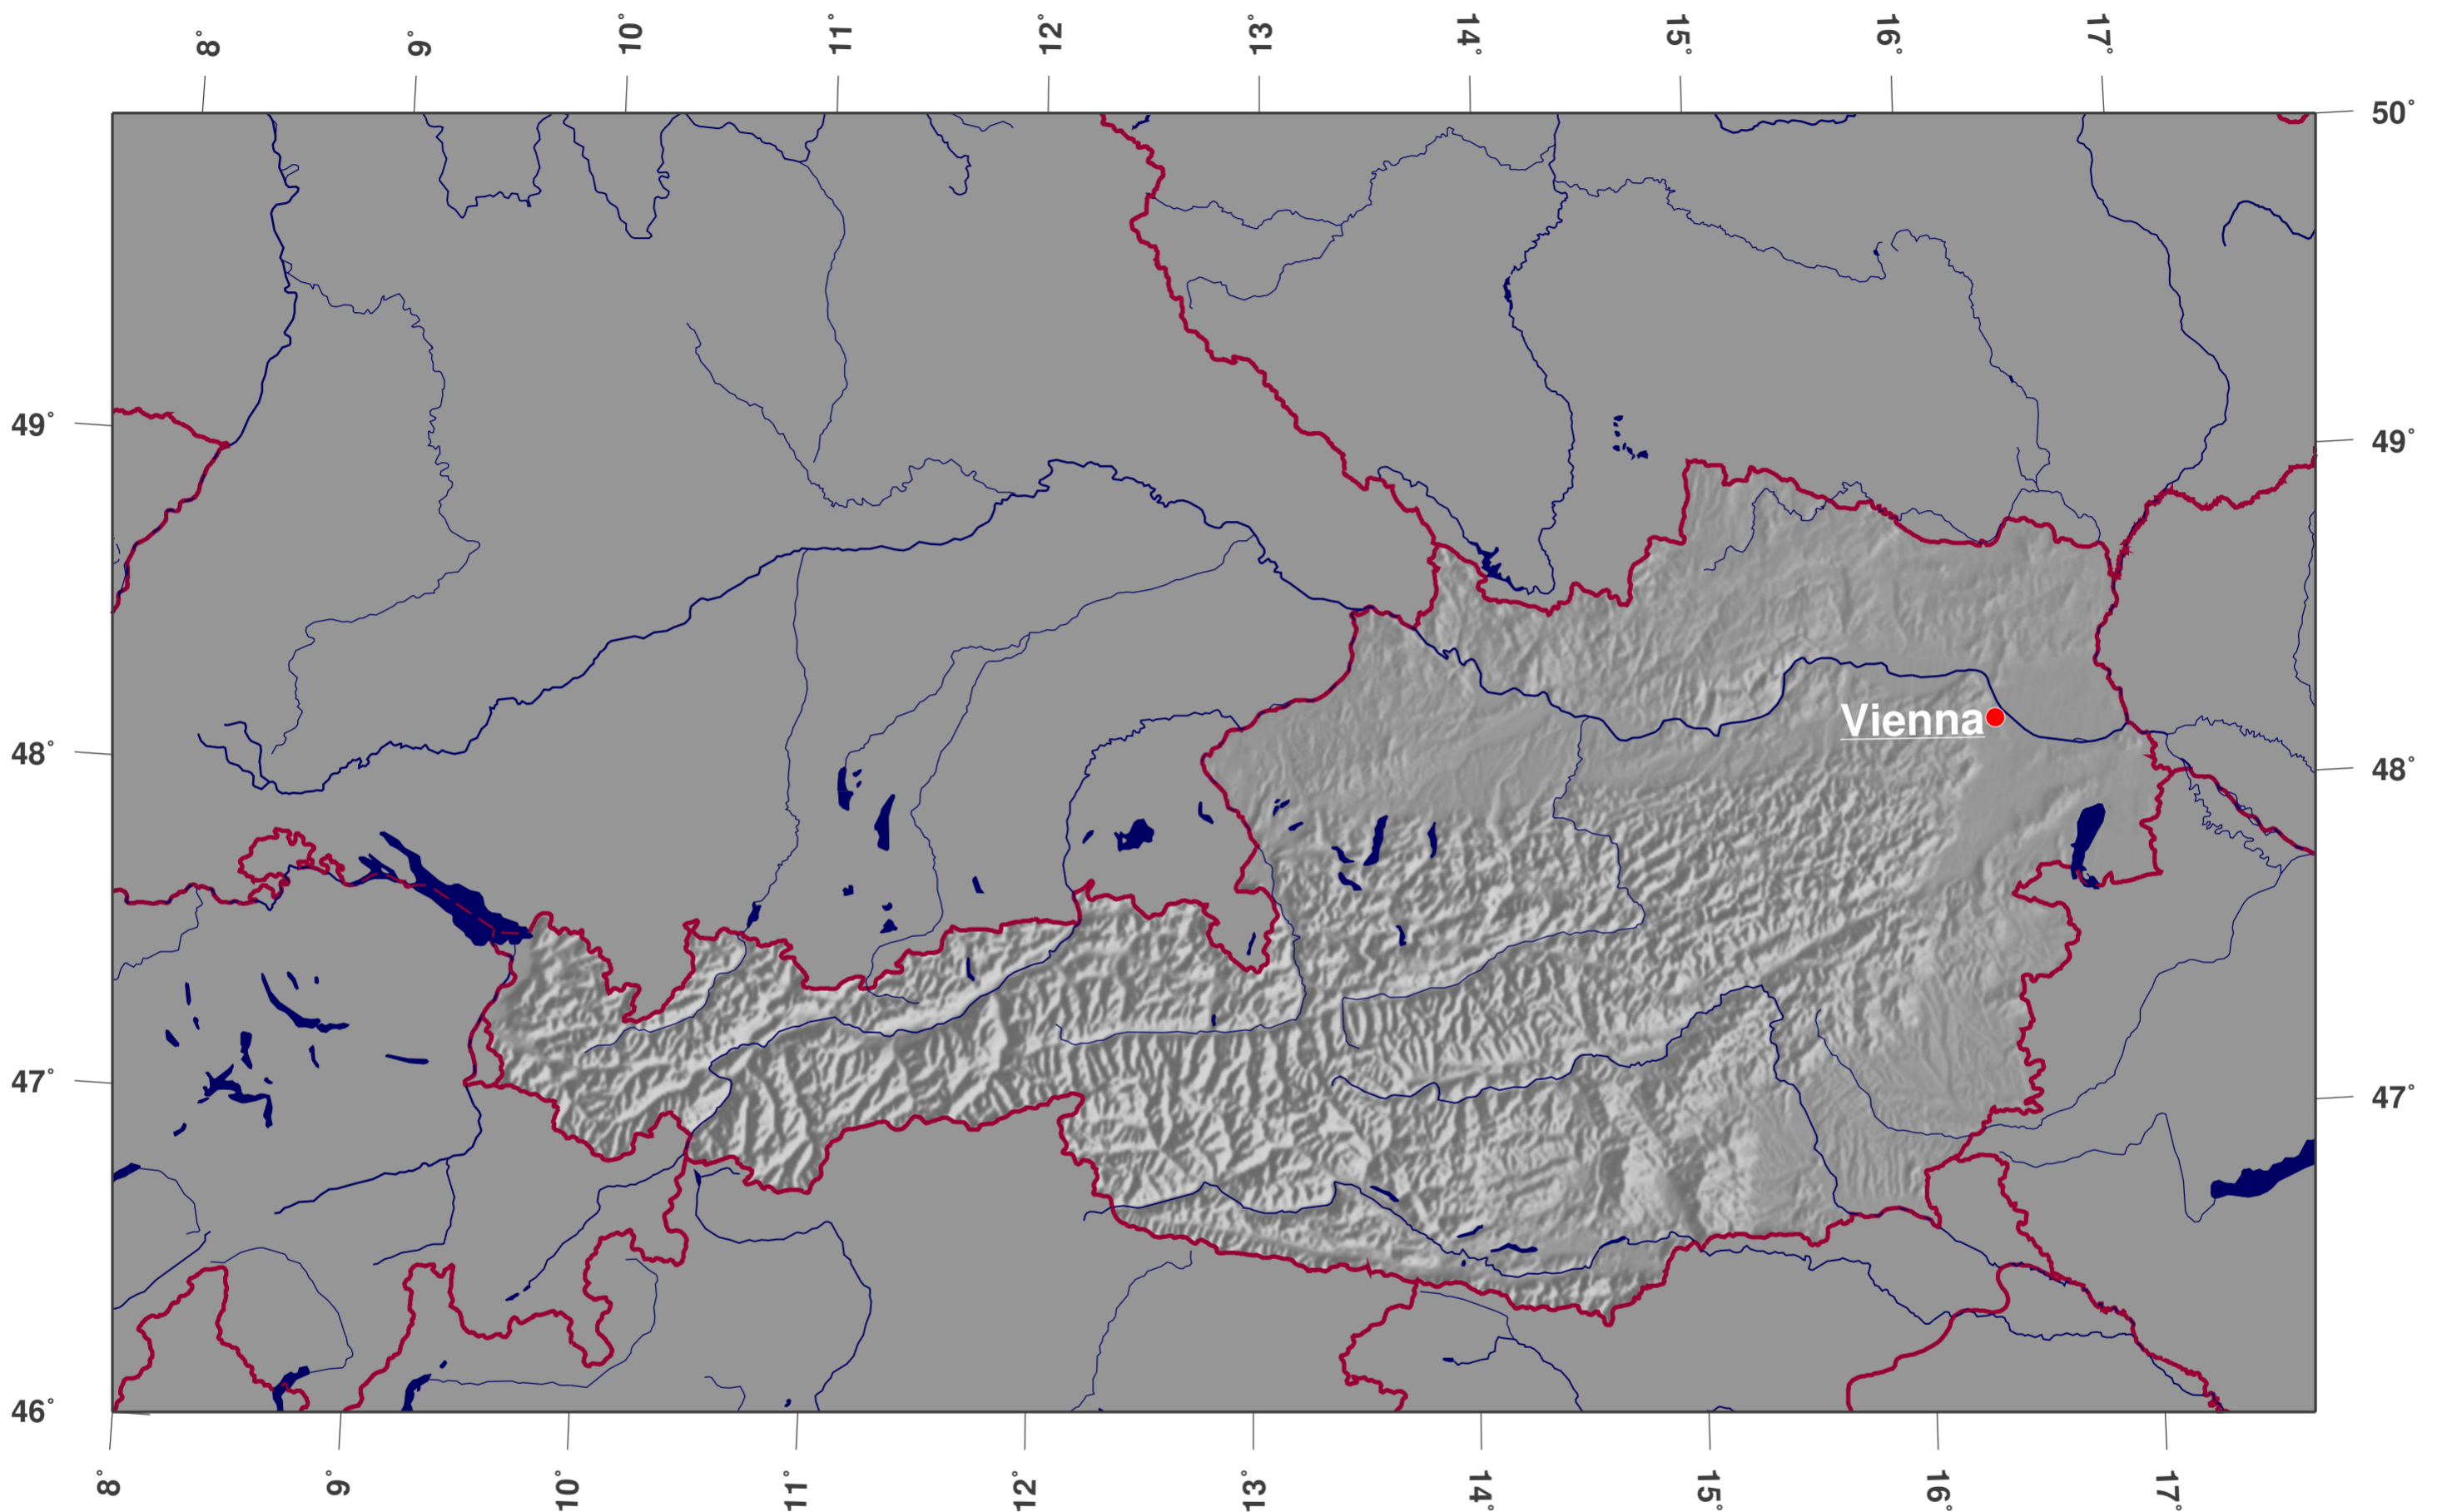

Austria: shaded relief map

**GINKGO
MAPS**

Map-License:

This map is licensed under the Creative Commons Attribution 3.0 License (<http://creativecommons.org/licenses/by/3.0/>). Please cite the GinkgoMaps-project or link back (<http://www.ginkgomaps.com>).

Parameter and used data:

Map Projection: Lambert (equal area); Map Center: lat 47.7°; lon 13.35°; vector data: GSHHS and political borders by GMT (gmt.soest.hawaii.edu); raster data: 30sec dtm-blend of GTOPO30, ICBAO, TOPO6.2, and ETOPO5 provided by Geoware (<http://www.geoware-online.com>)