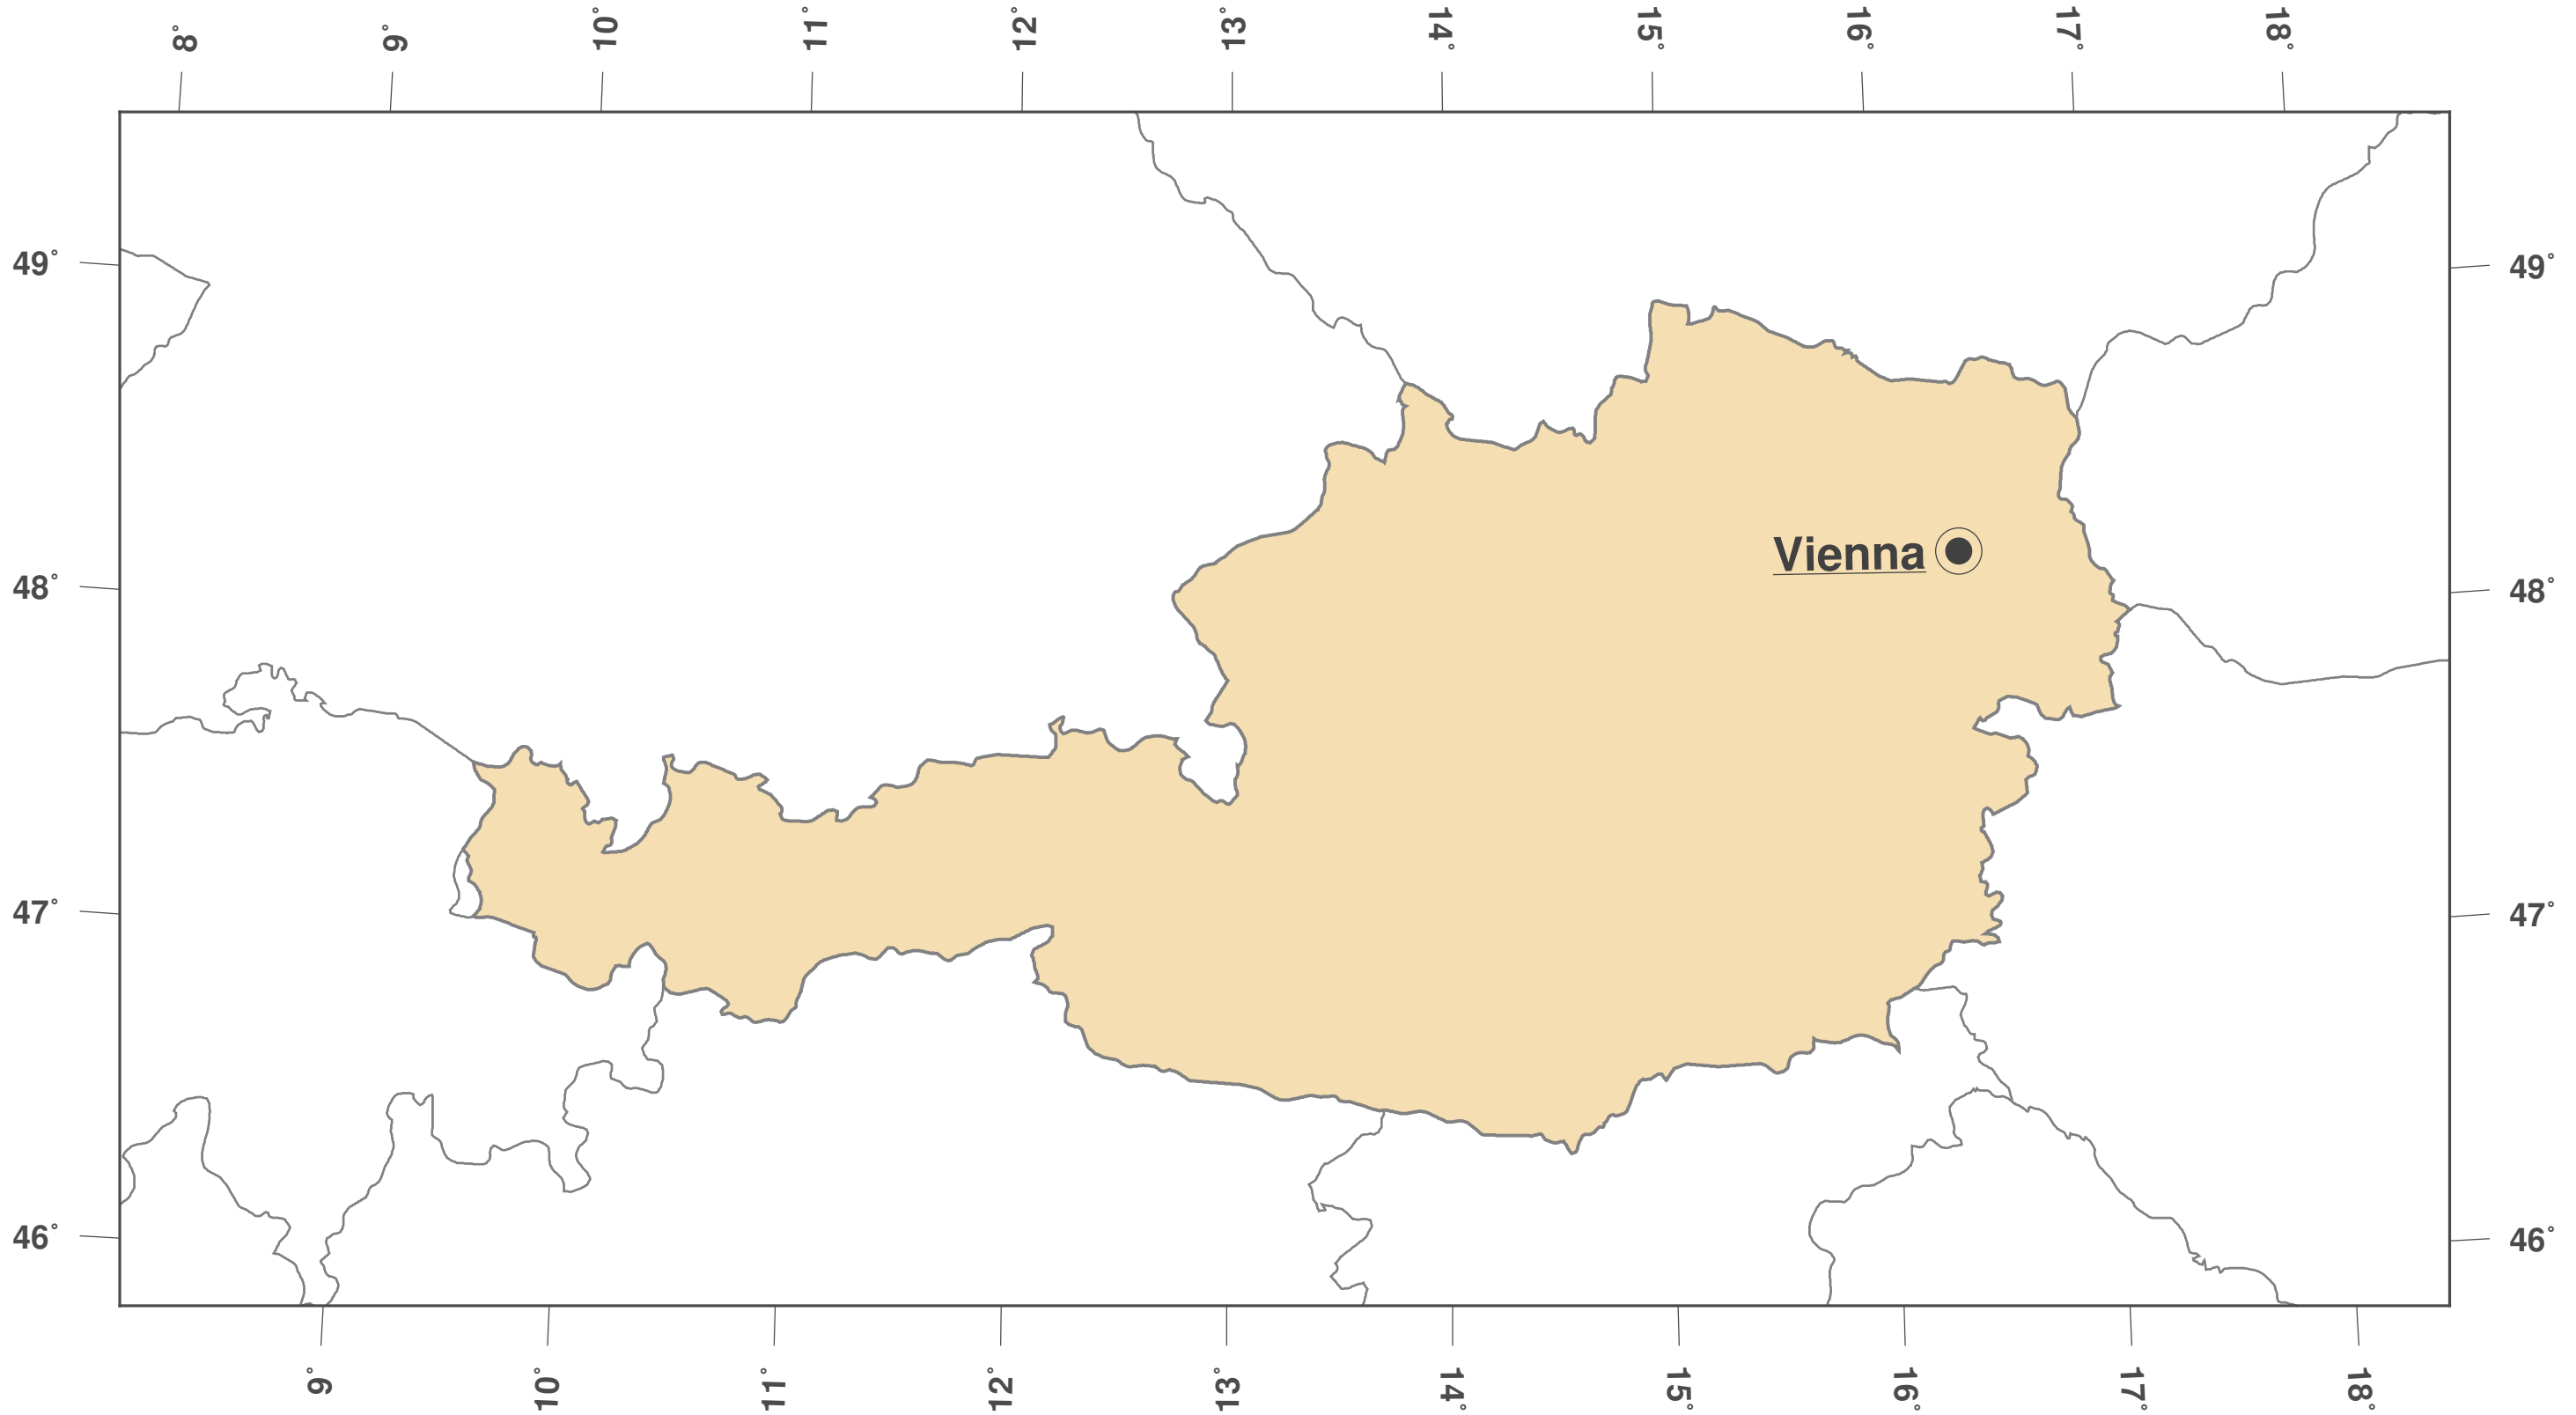

# Austria: Outline Map II

**Map-License:**

This map is licensed under the CC-BY-3.0 (<http://creativecommons.org/licenses/by/3.0/deed.en>). Please cite the GinkgoMaps-project and link back (<http://www.ginkgomaps.com>).

**Parameter and used data:**

Map Projection: Lambert (equal area); Map Center: lat 47.7° lon 13.35°; vector data: political borders by Natural Earth provided by <http://www.naturalearthdata.com>