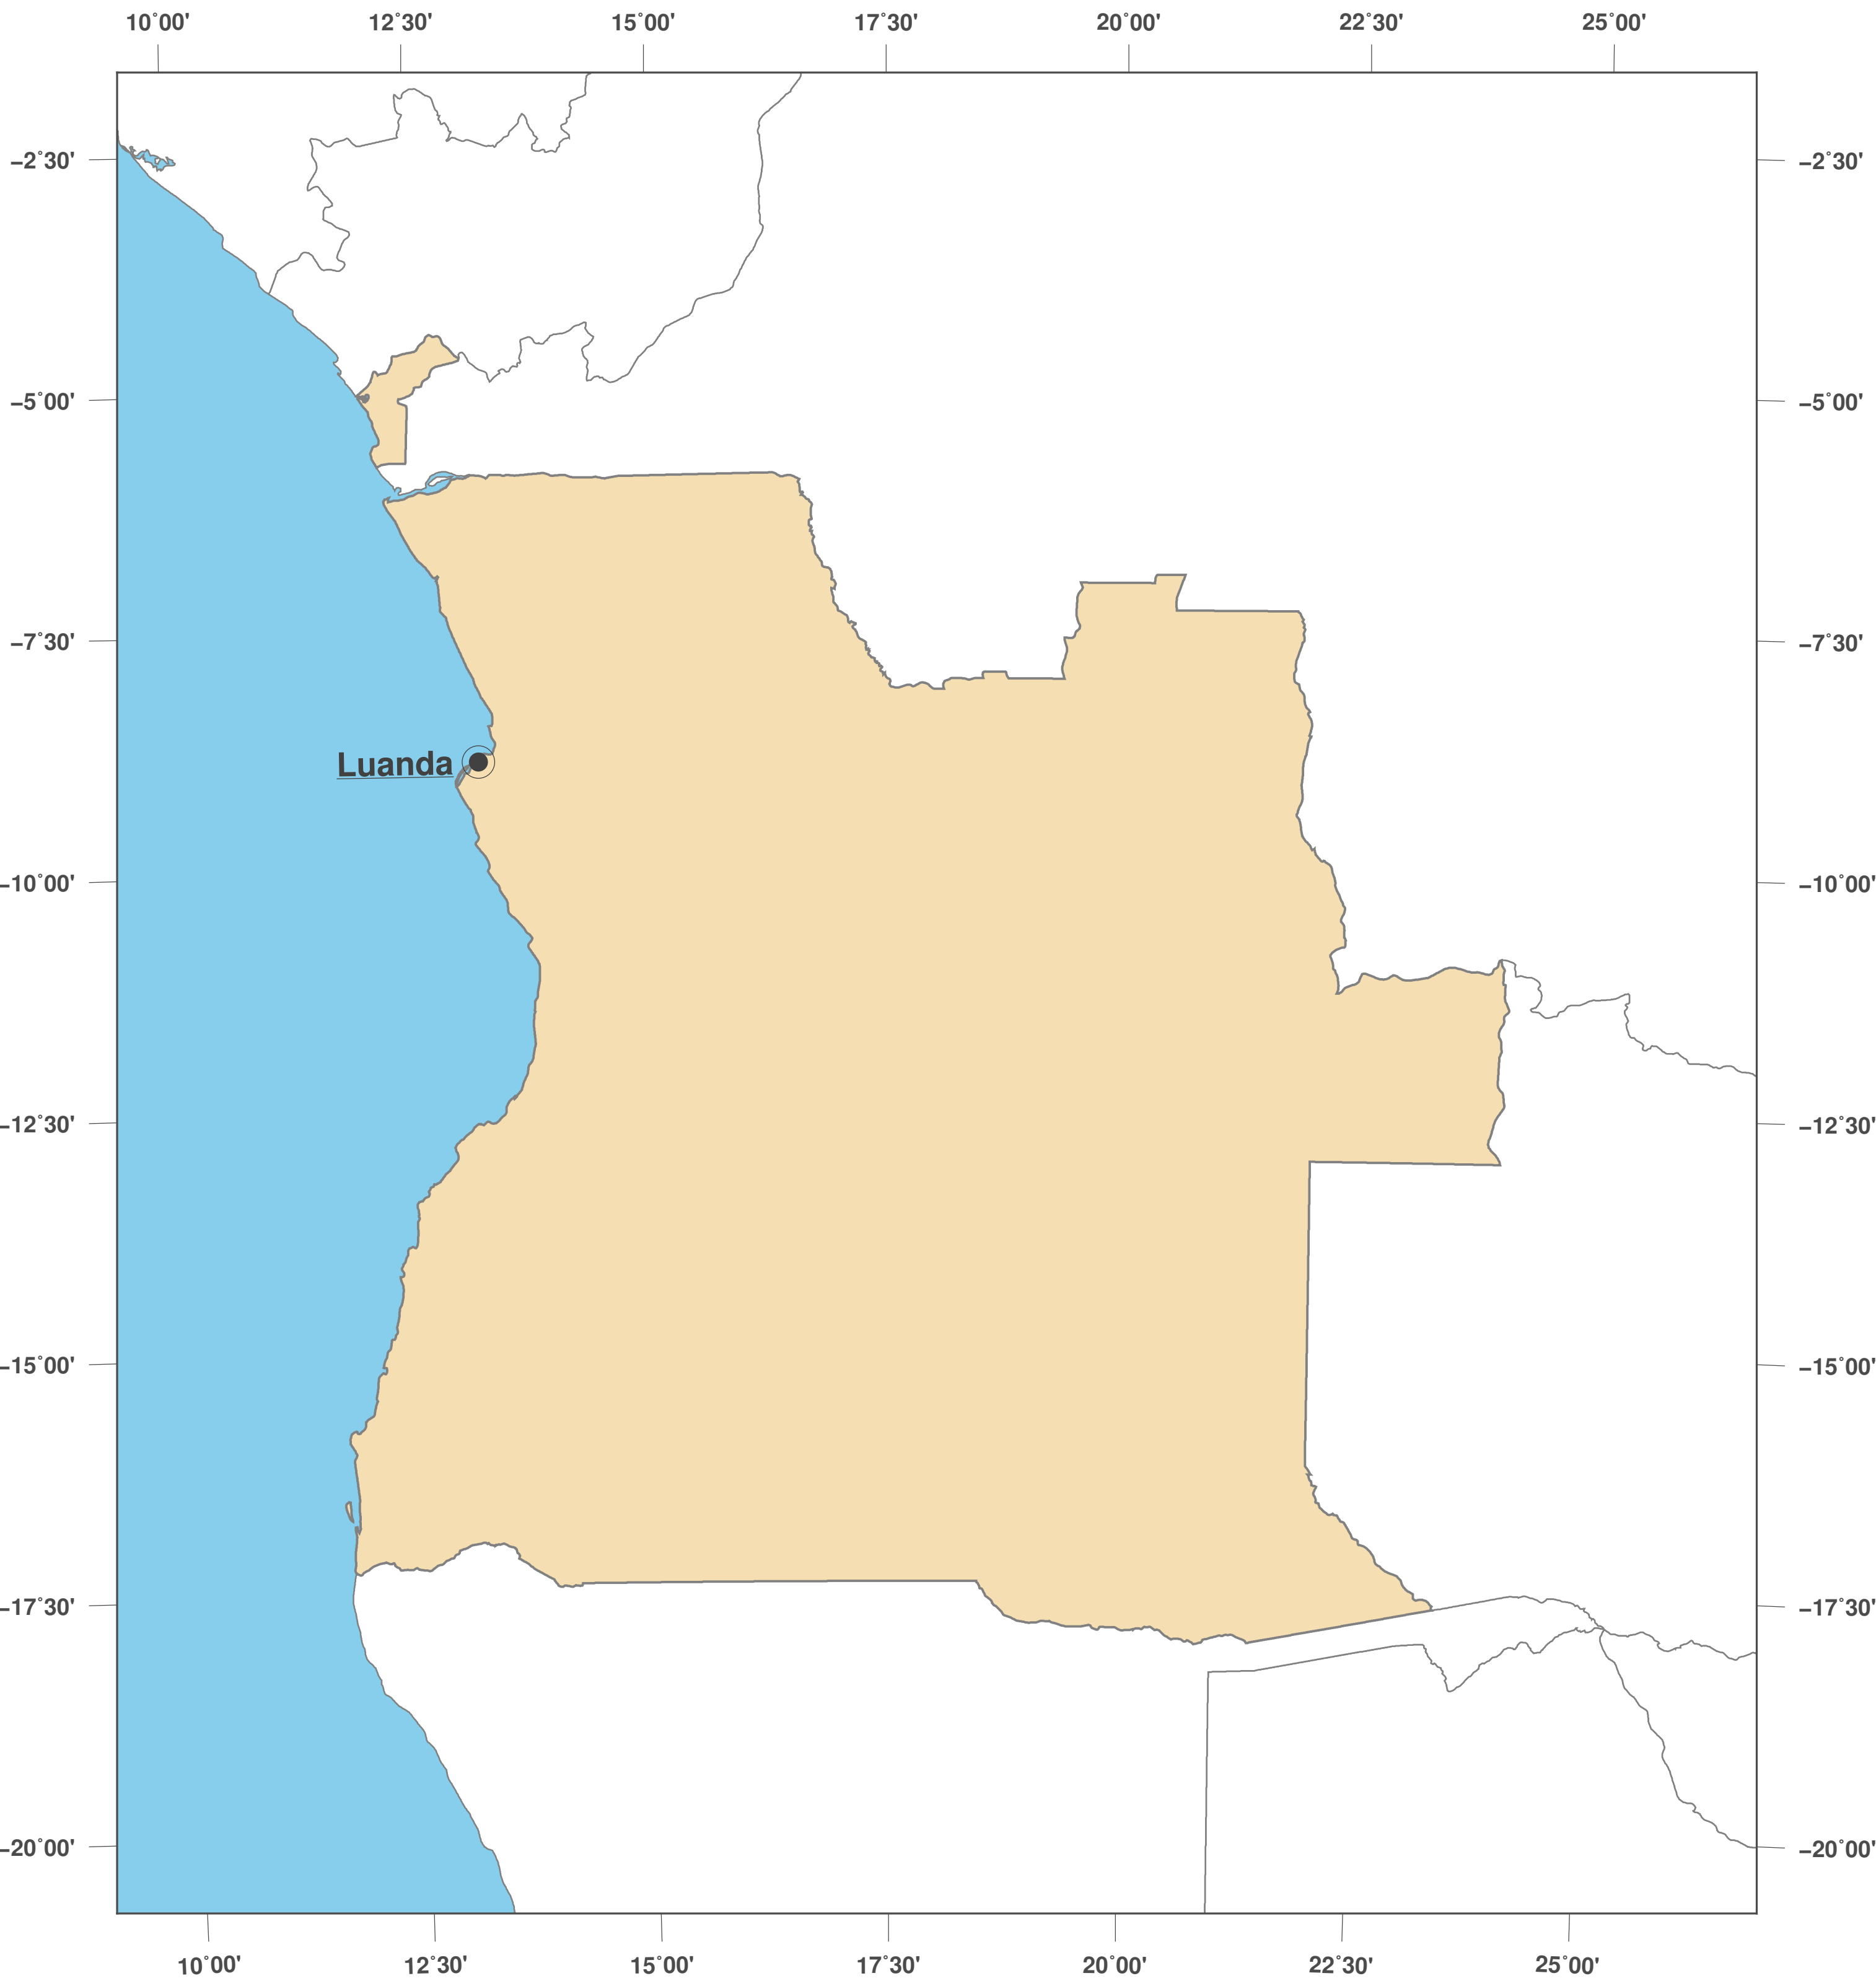

# Angola: Outline Map II

**GINKGO  
MAPS**

**Map-License:**

This map is licensed under the CC-BY-3.0 (<http://creativecommons.org/licenses/by/3.0/deed.en>). Please cite the GinkgoMaps-project and link back (<http://www.ginkgomaps.com>).

**Parameter and used data:**

Map Projection: Lambert (equal area); Map Center: lat -11.21° lon 17.88°; vector data: political borders by Natural Earth provided by <http://www.naturalearthdata.com>