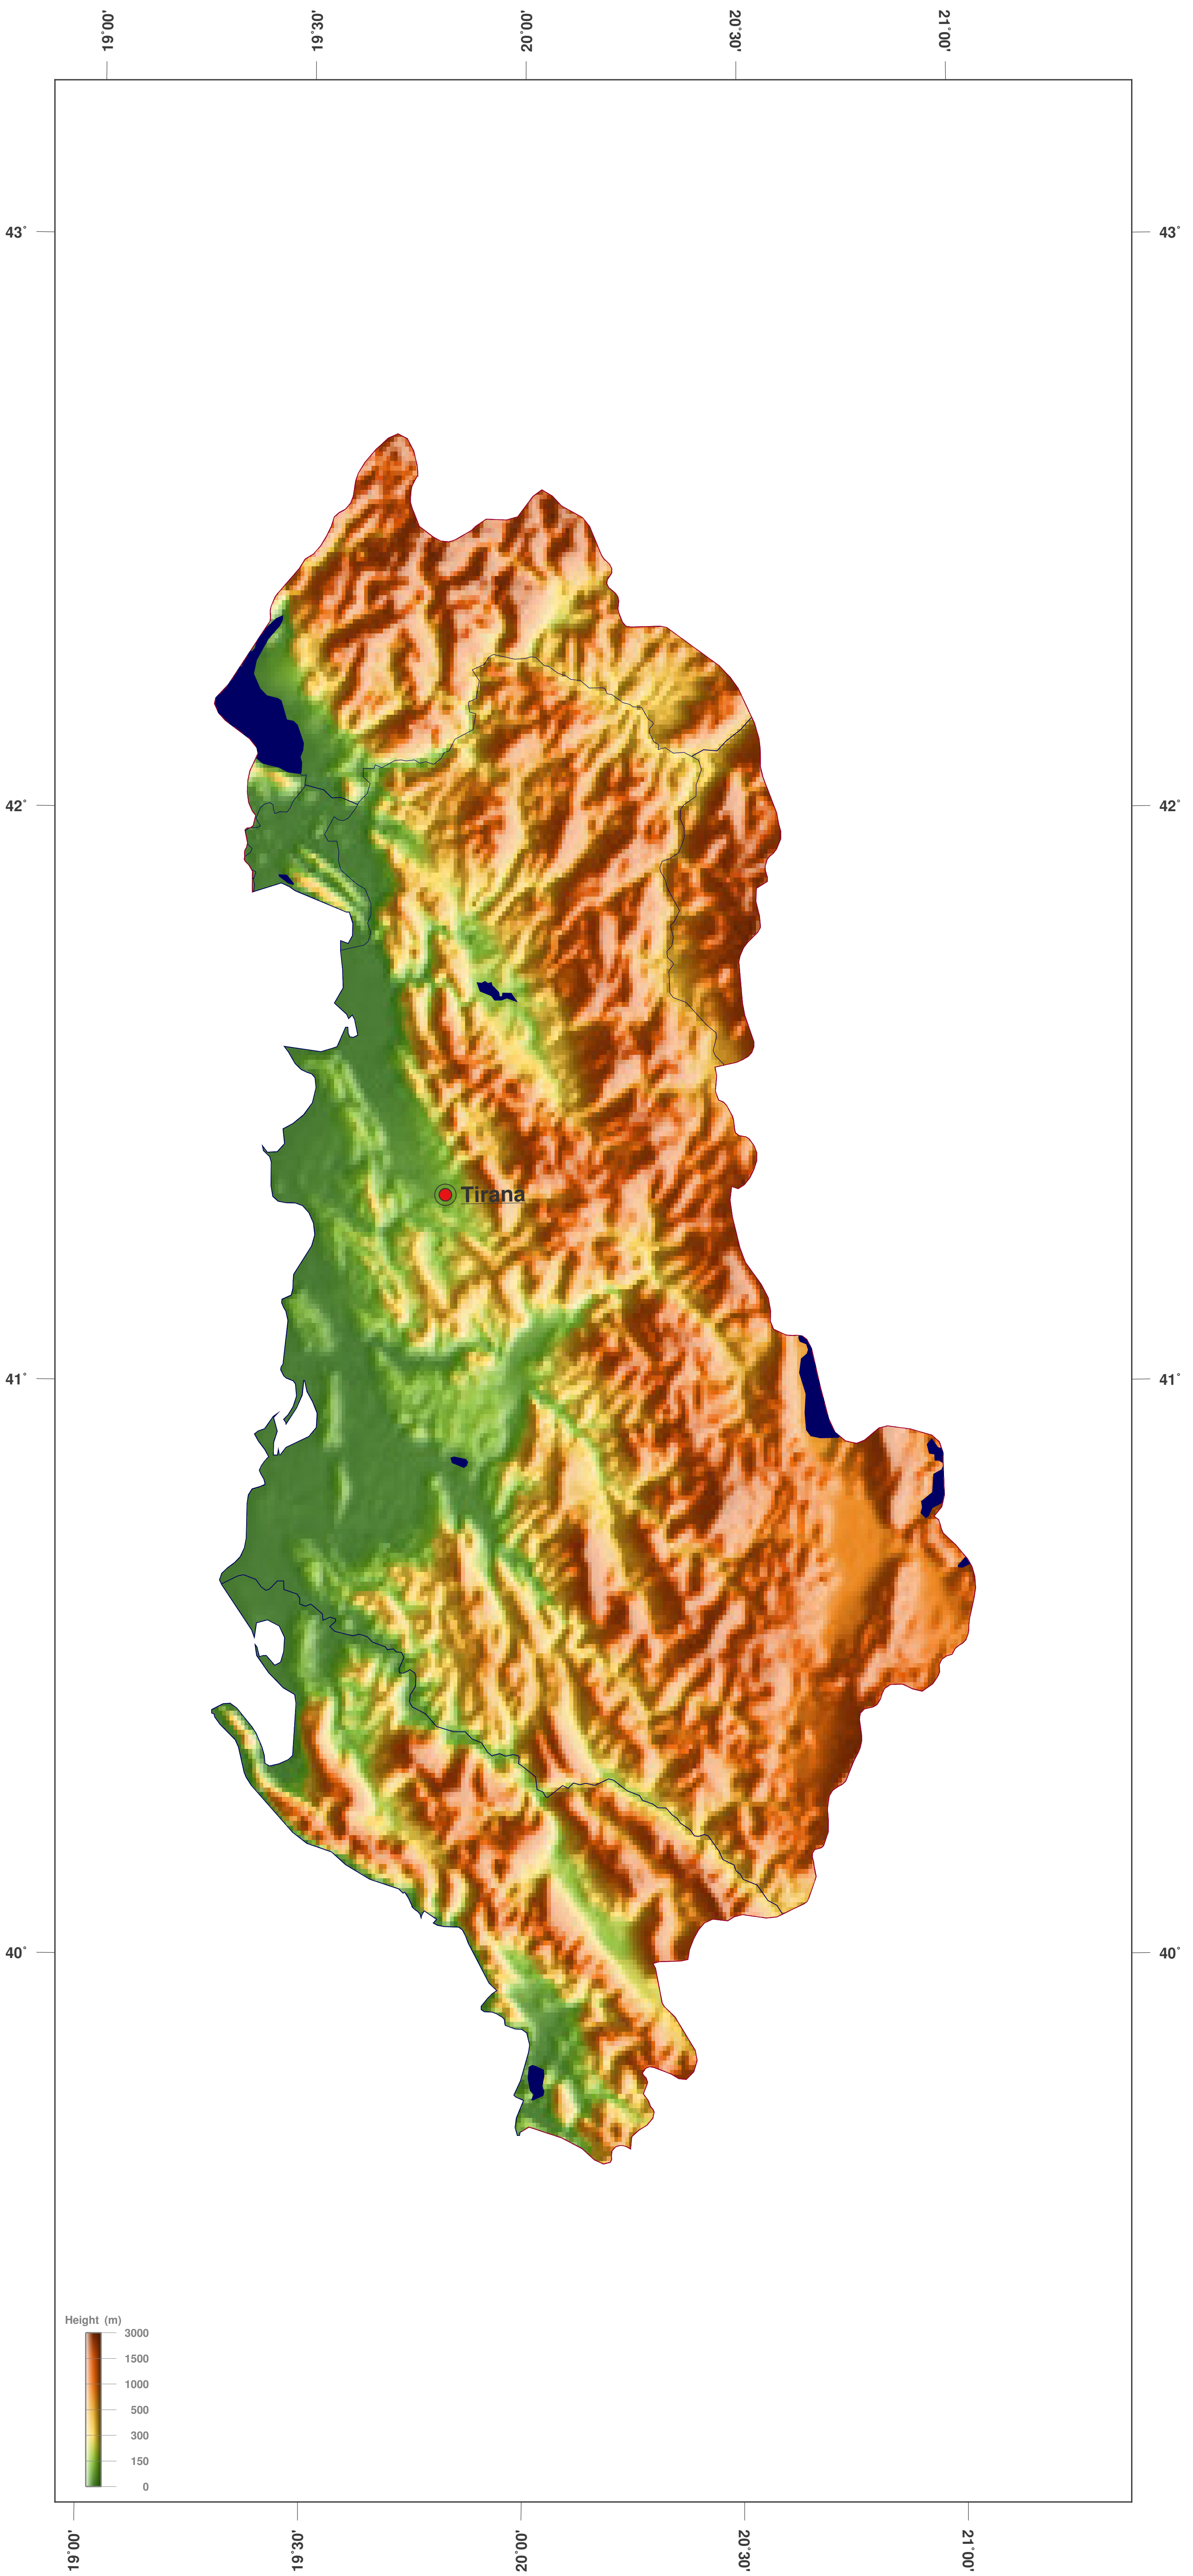

Albania: shaded height and relief map

Map-License:

This map is licensed under the CC-BY-3.0 (<http://creativecommons.org/licenses/by/3.0/deed.en>). Please cite the GinkgoMaps-project and link back (<http://www.ginkgomaps.com>).

Parameter and used data:

Map Projection: Lambert (equal area); Map Center: lat 41.16°; lon 20.18°; vector data: Natural Earth (www.naturalearthdata.com) and GSHHG (www.soest.hawaii.edu/pwessel/gshhg); raster data: Geoware (www.geoware-online.com).