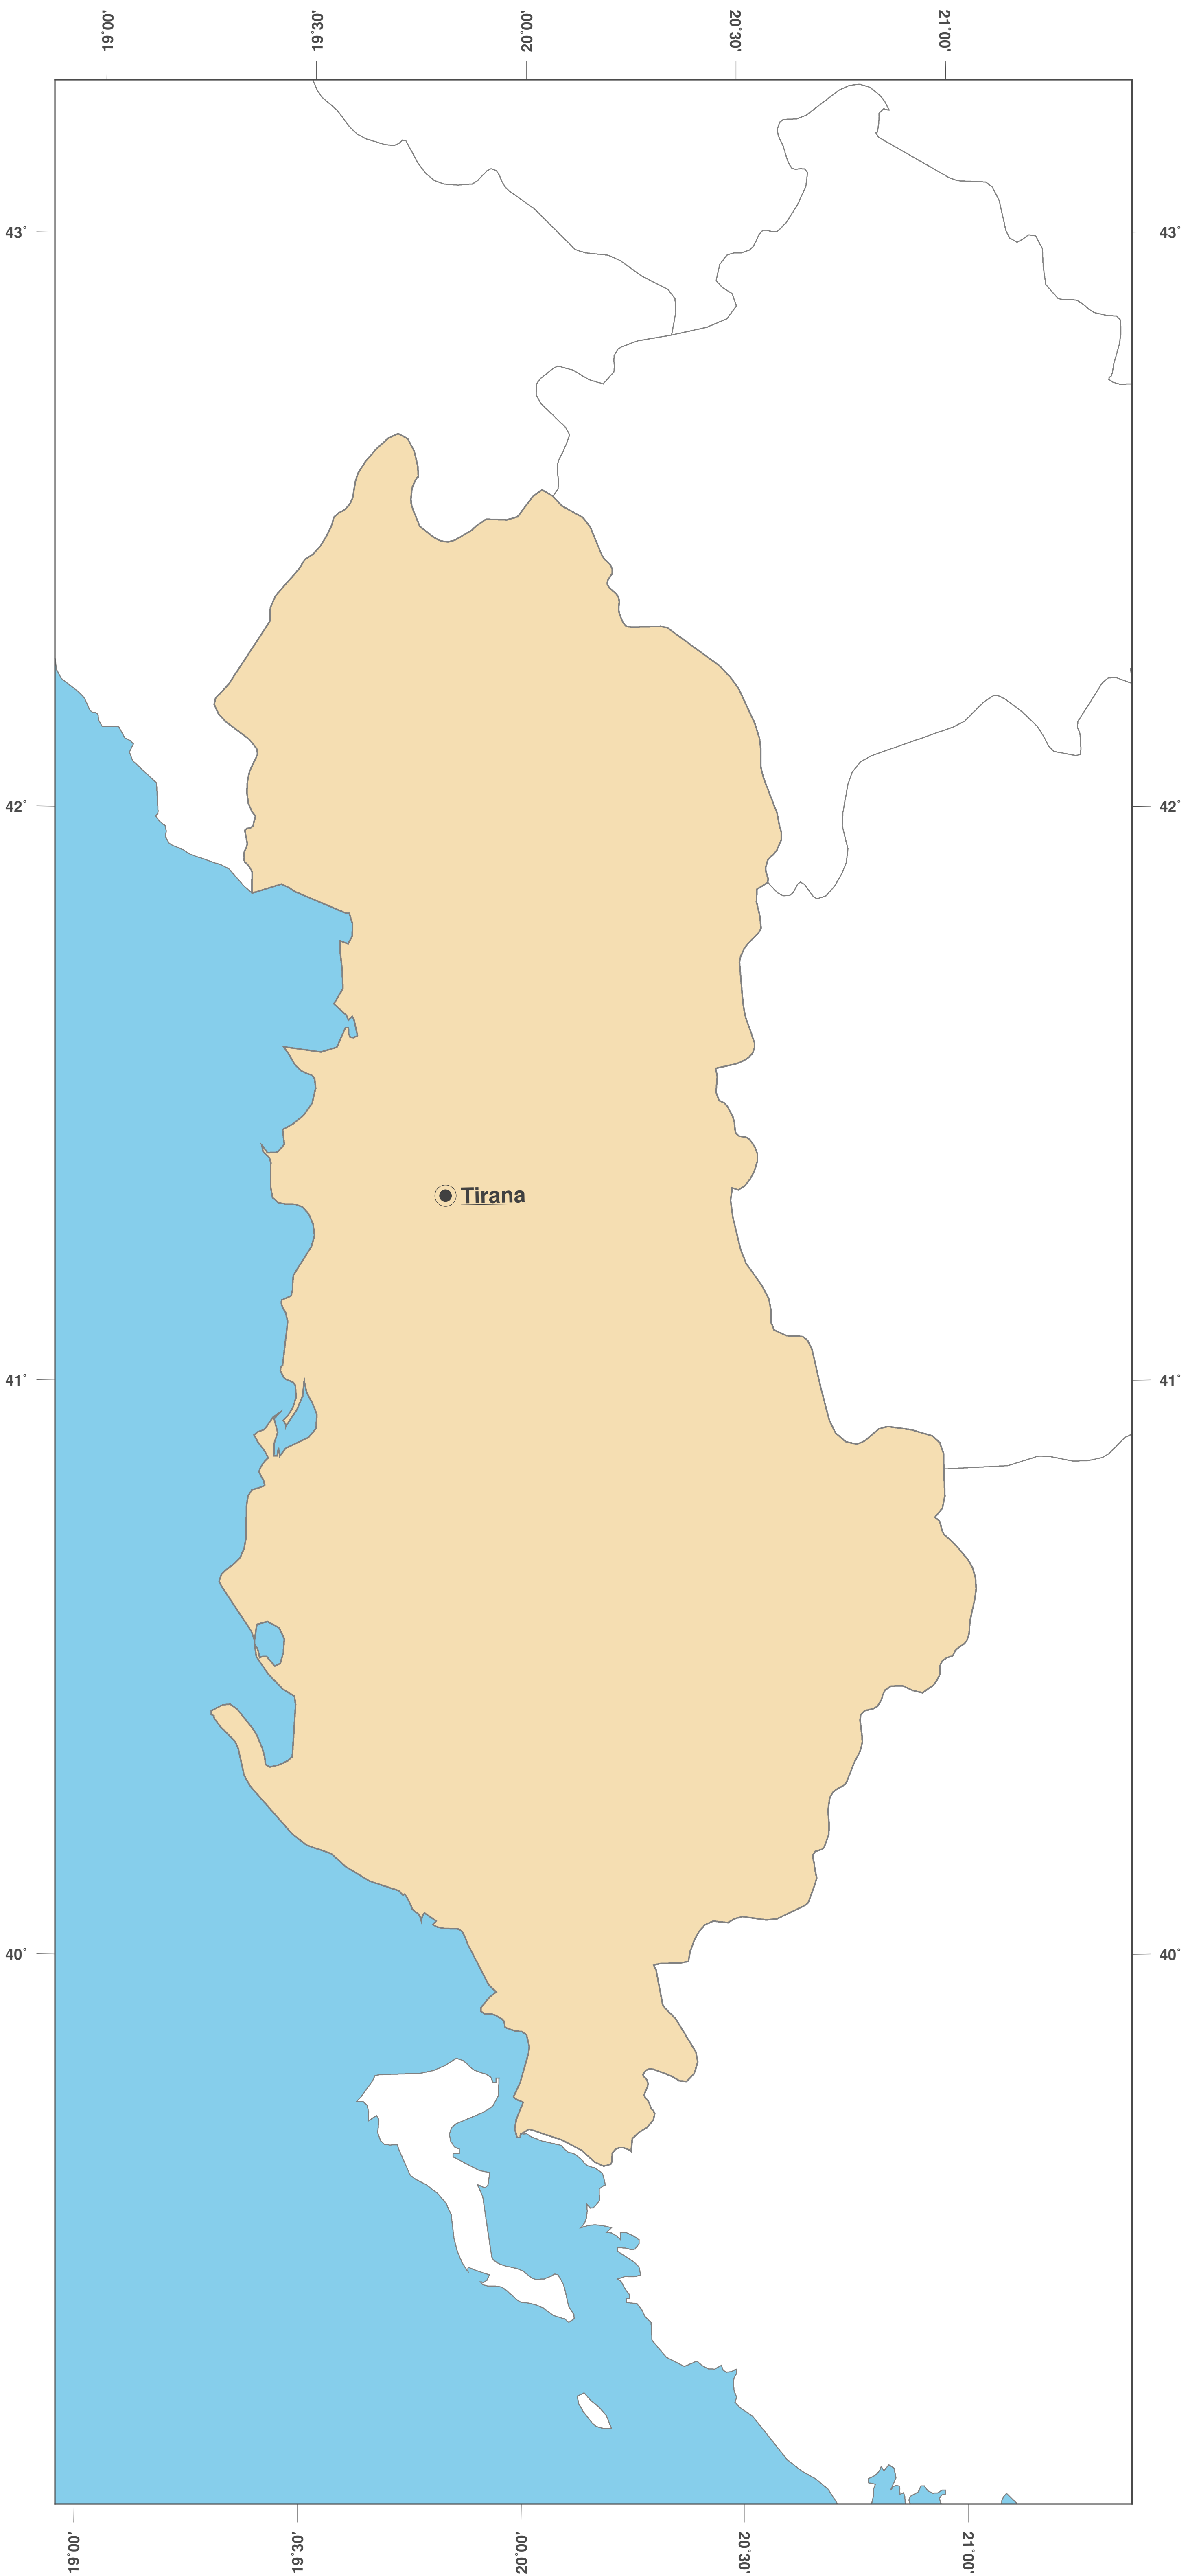

# Albania: Outline Map II

**Map-License:**

This map is licensed under the CC-BY-3.0 (<http://creativecommons.org/licenses/by/3.0/deed.en>). Please cite the GinkgoMaps-project and link back (<http://www.ginkgomaps.com>).

**Parameter and used data:**

Map Projection: Lambert (equal area); Map Center: lat 41.16° lon 20.18°; vector data: political borders by Natural Earth provided by <http://www.naturalearthdata.com>