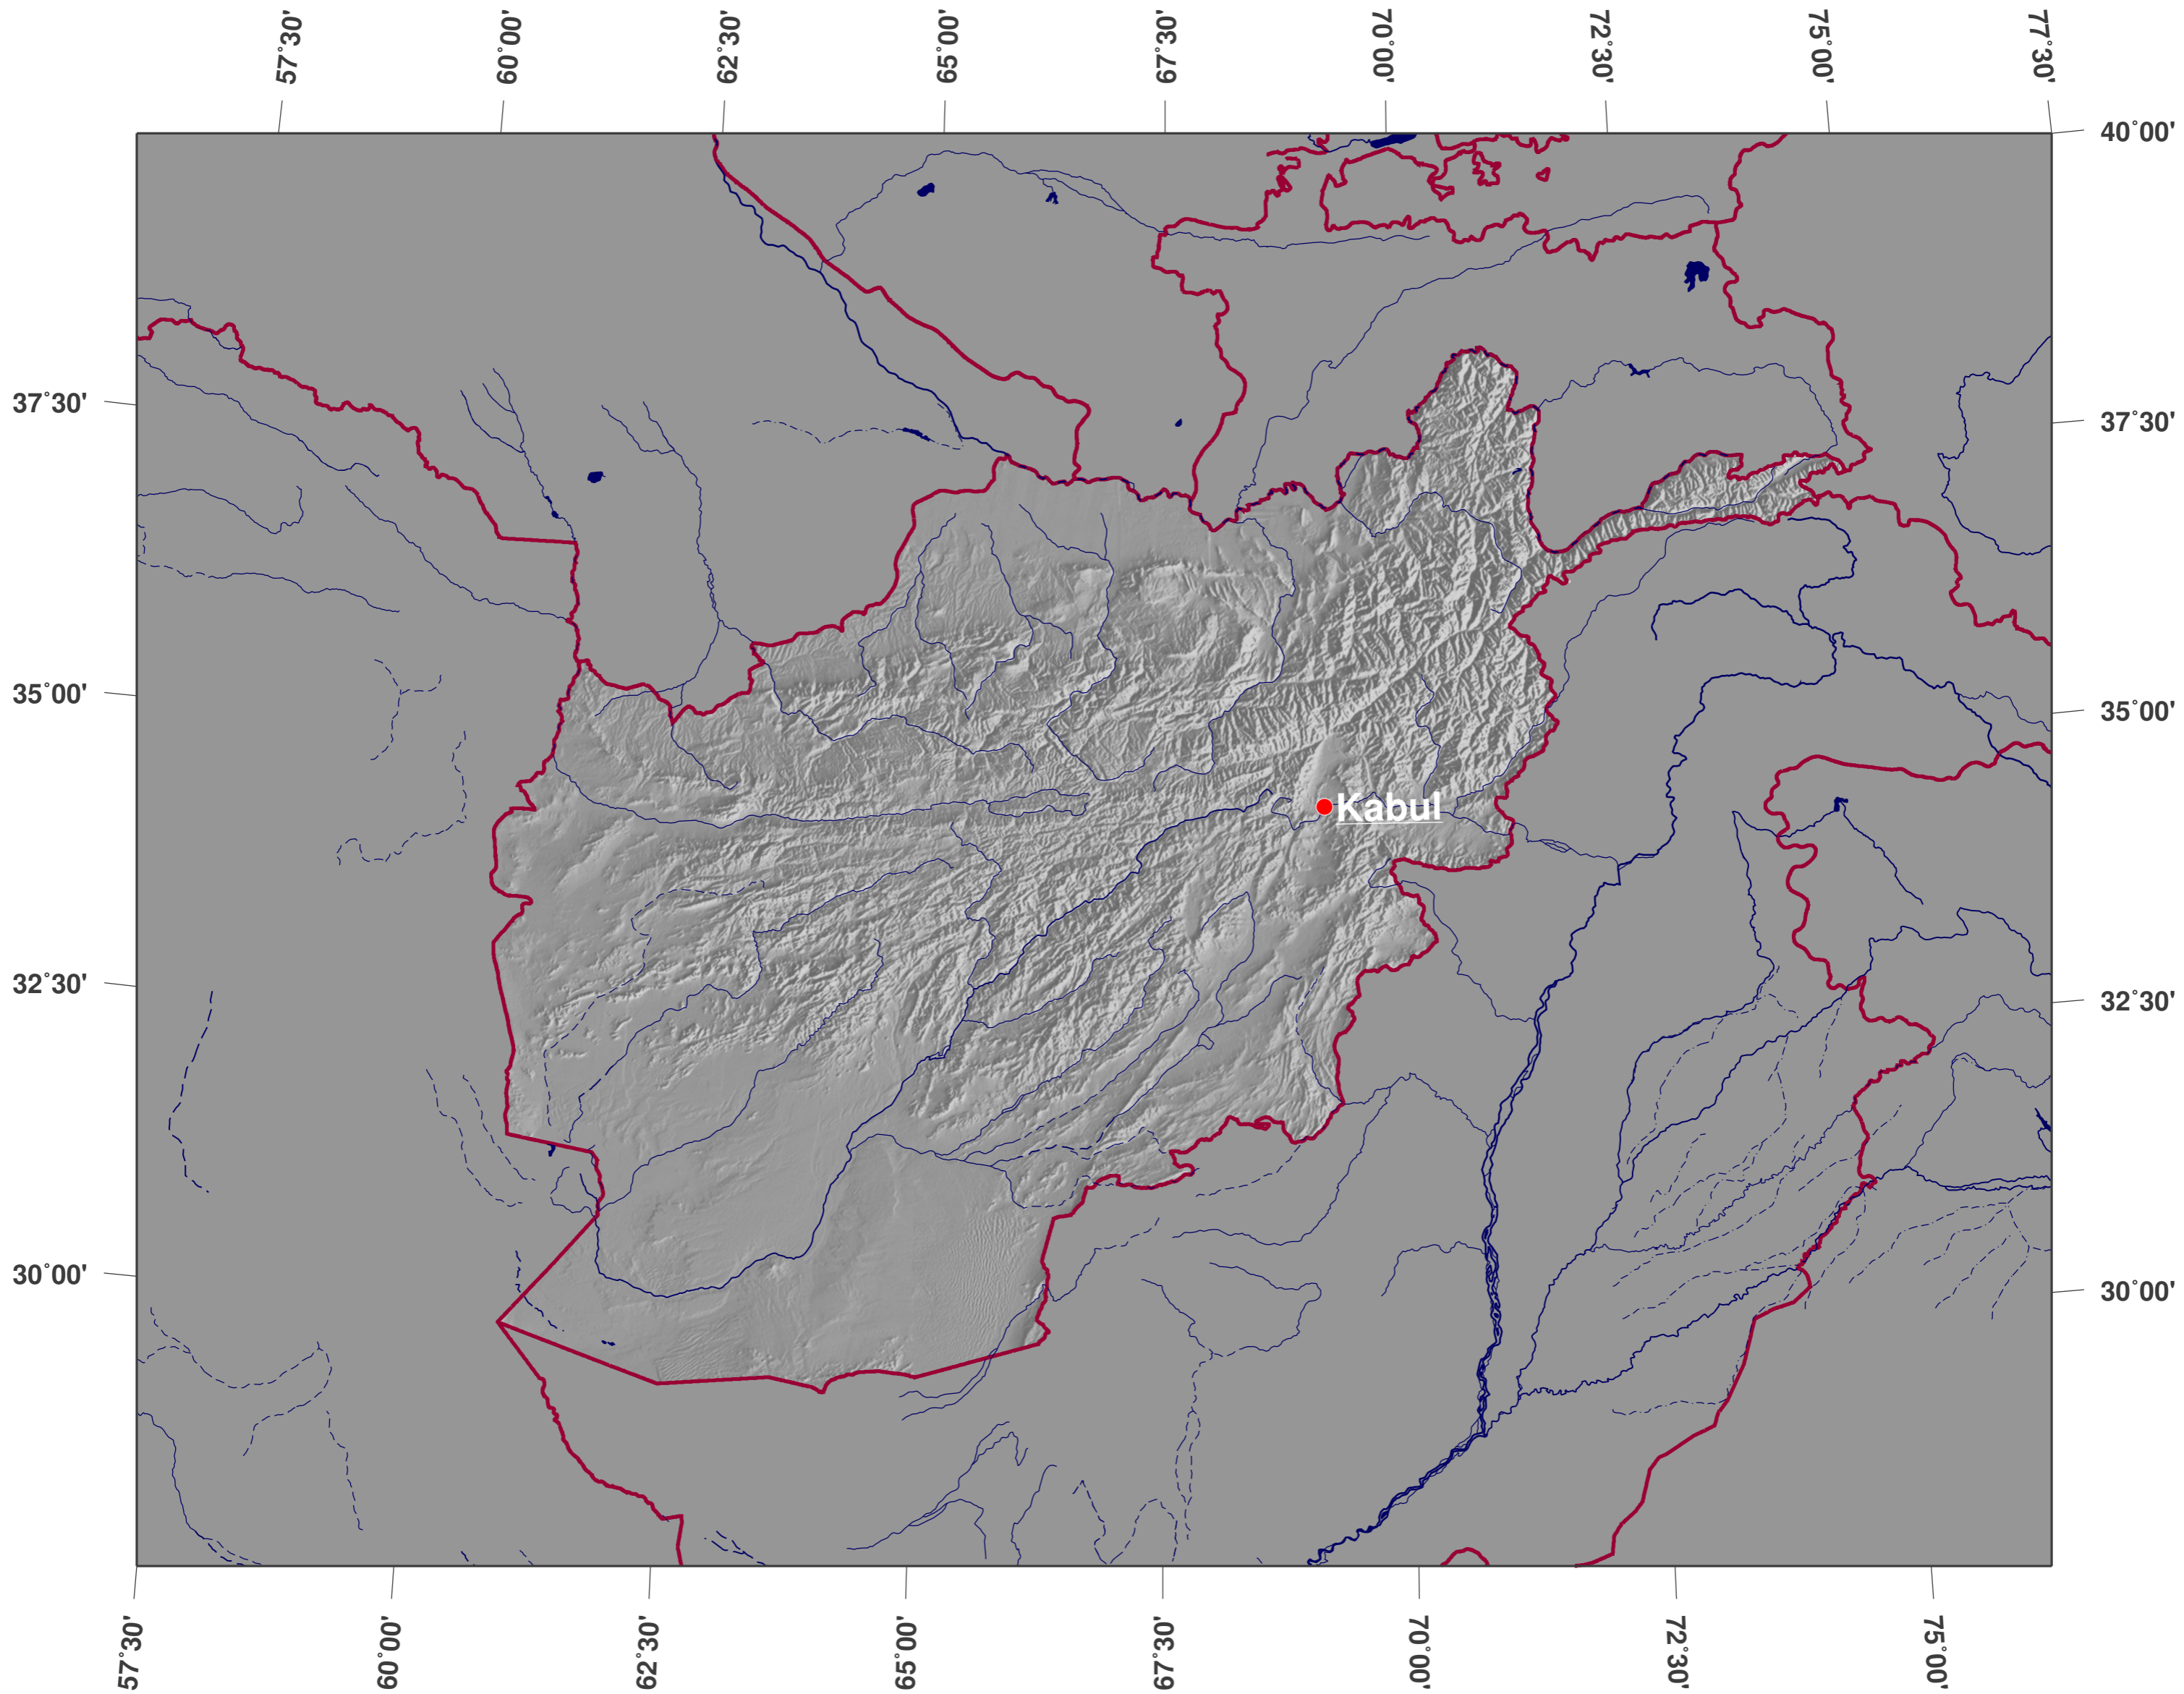

Afghanistan: shaded relief map

**GINKGO
MAPS**

Map-License:

This map is licensed under the Creative Commons Attribution 3.0 License (<http://creativecommons.org/licenses/by/3.0/>). Please cite the GinkgoMaps-project or link back (<http://www.ginkgomaps.com>).

Parameter and used data:

Map Projection: Lambert (equal area); Map Center: lat 33.93°; lon 67.68°; vector data: GSHHS and political borders by GMT (gmt.soest.hawaii.edu); raster data: 30sec dtm-blend of GTOPO30, ICBA0, TOPO6.2, and ETOPO5 provided by Geoware (<http://www.geoware-online.com>)