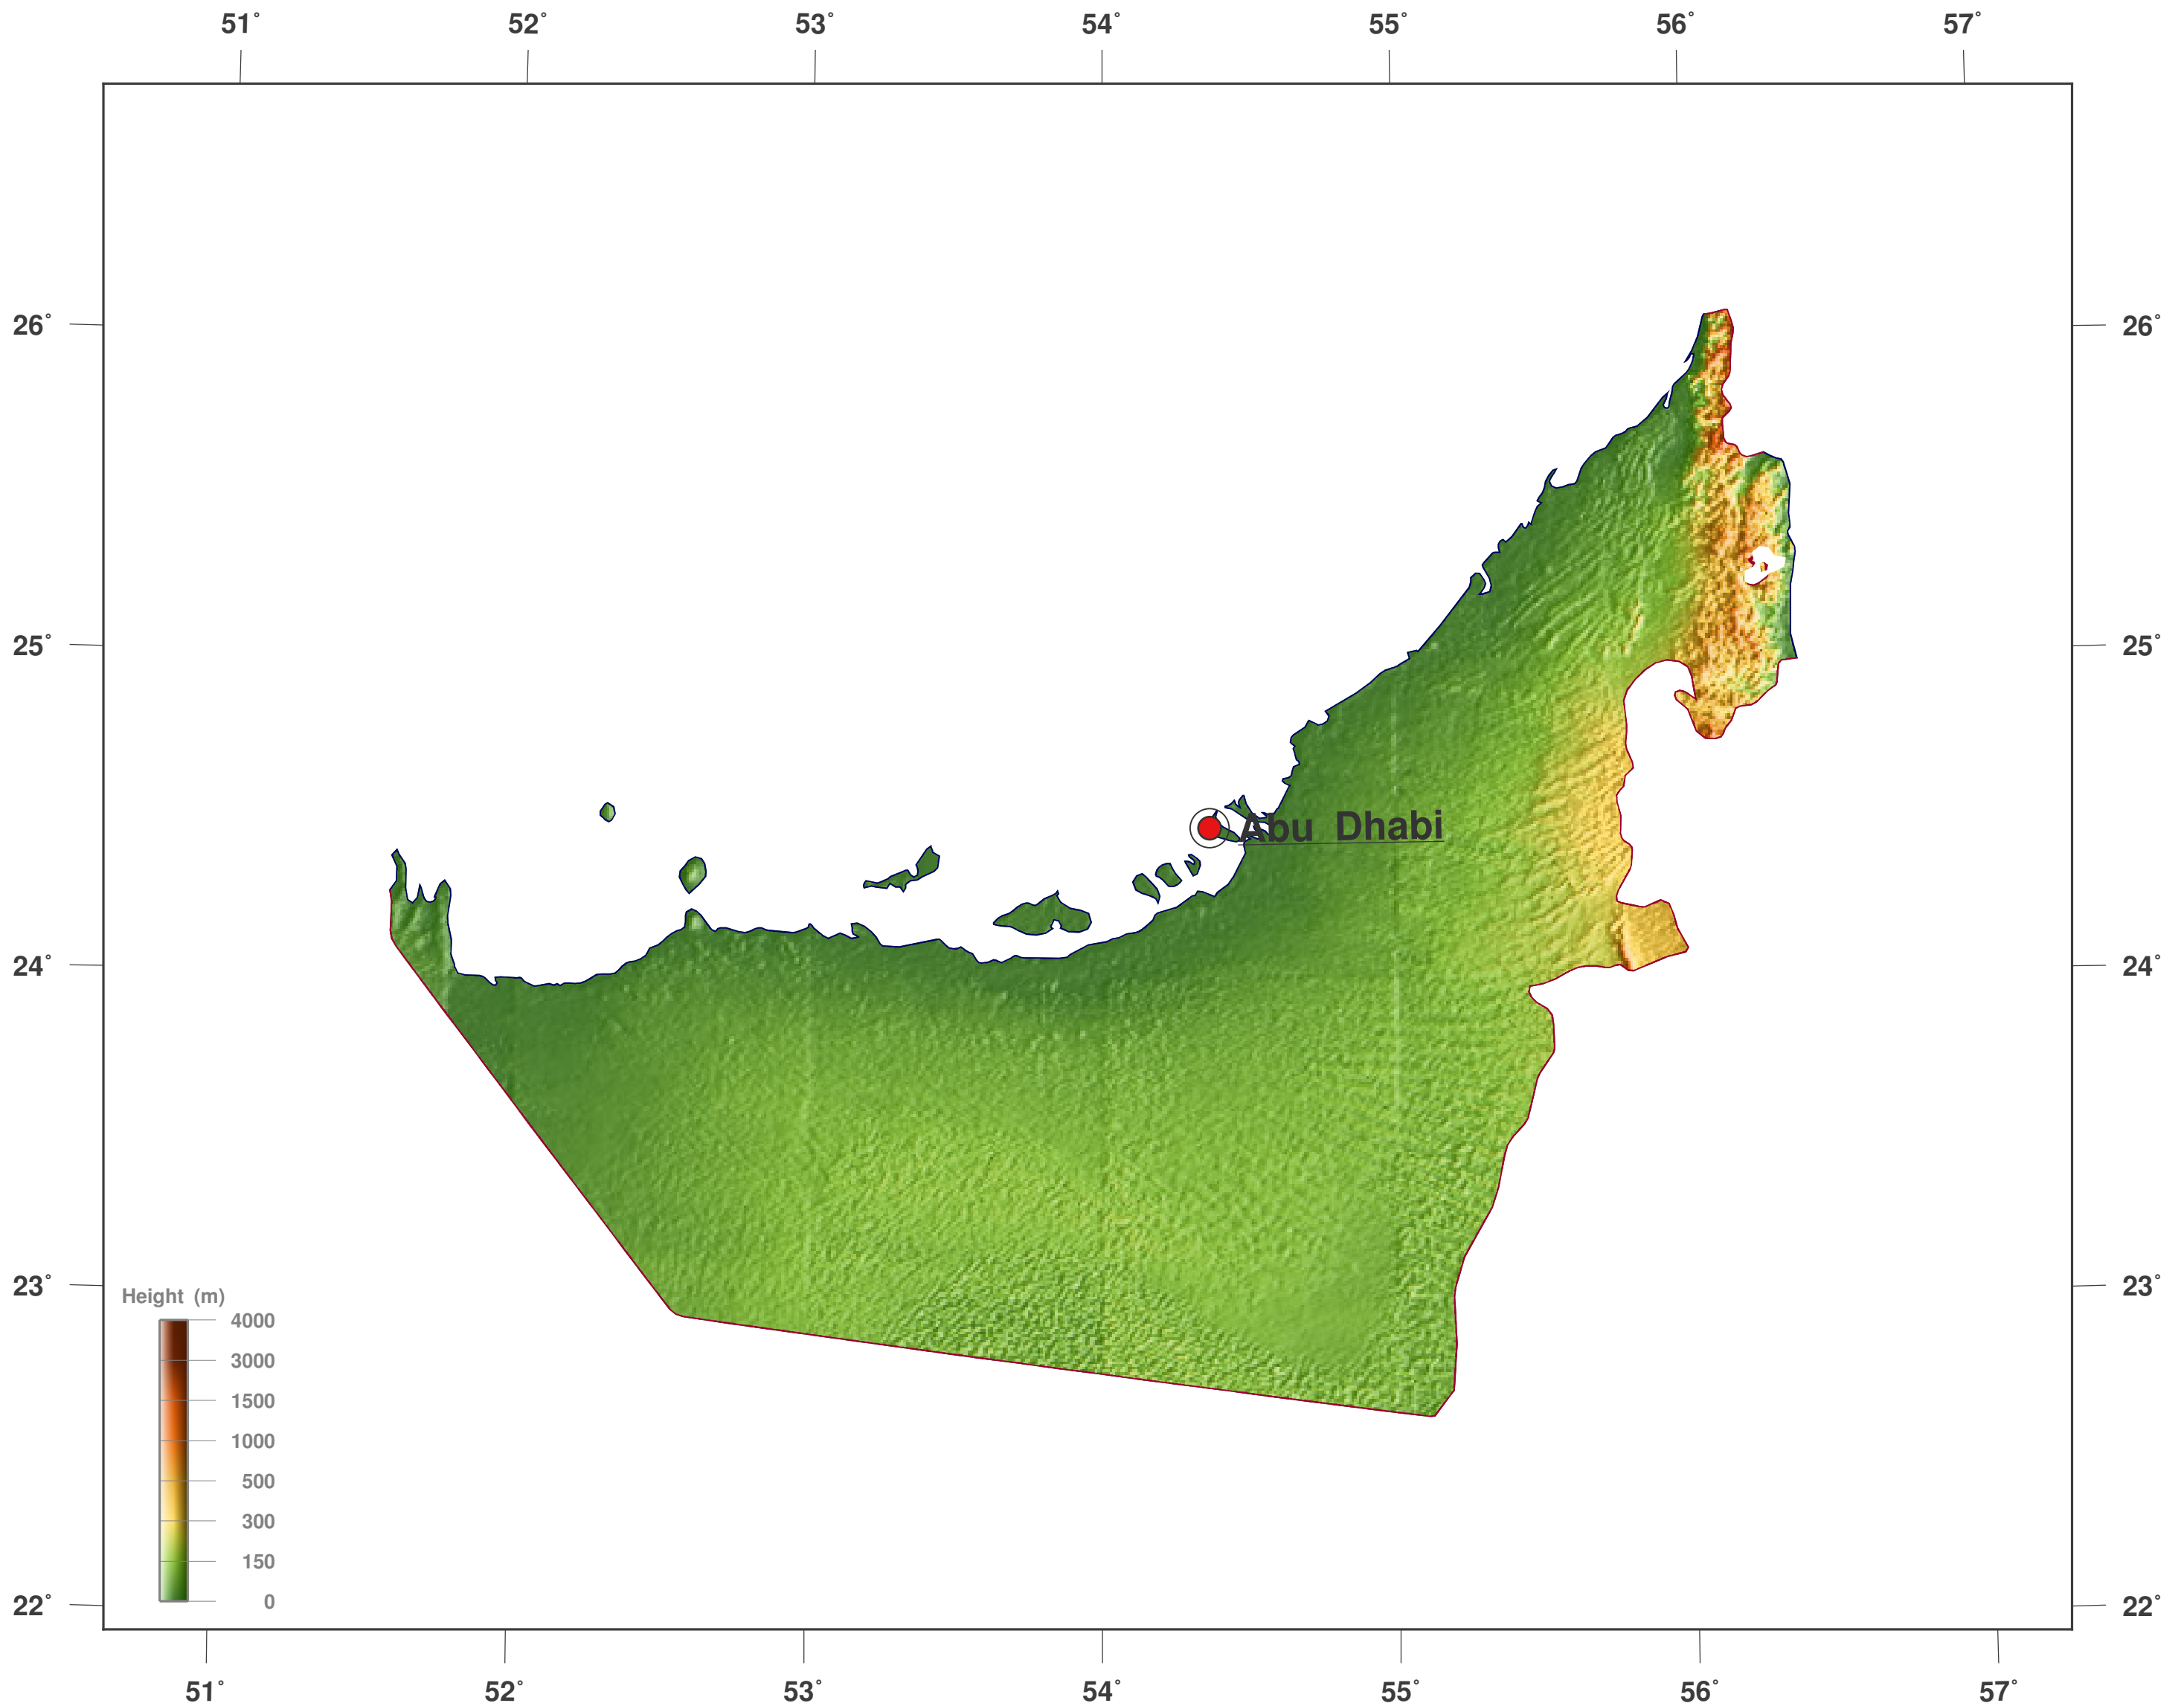

United Arab Emirates: shaded height and relief map

**GINKGO
MAPS**

Map-License:

This map is licensed under the CC-BY-3.0 (<http://creativecommons.org/licenses/by/3.0/deed.en>). Please cite the GinkgoMaps-project and link back (<http://www.ginkgomaps.com>).

Parameter and used data:

Map Projection: Lambert (equal area); Map Center: lat 24.36°; lon 53.98°; vector data: Natural Earth (www.naturalearthdata.com) and GSHHG (www.soest.hawaii.edu/pwessel/gshhg); raster data: Geoware (www.geoware-online.com).