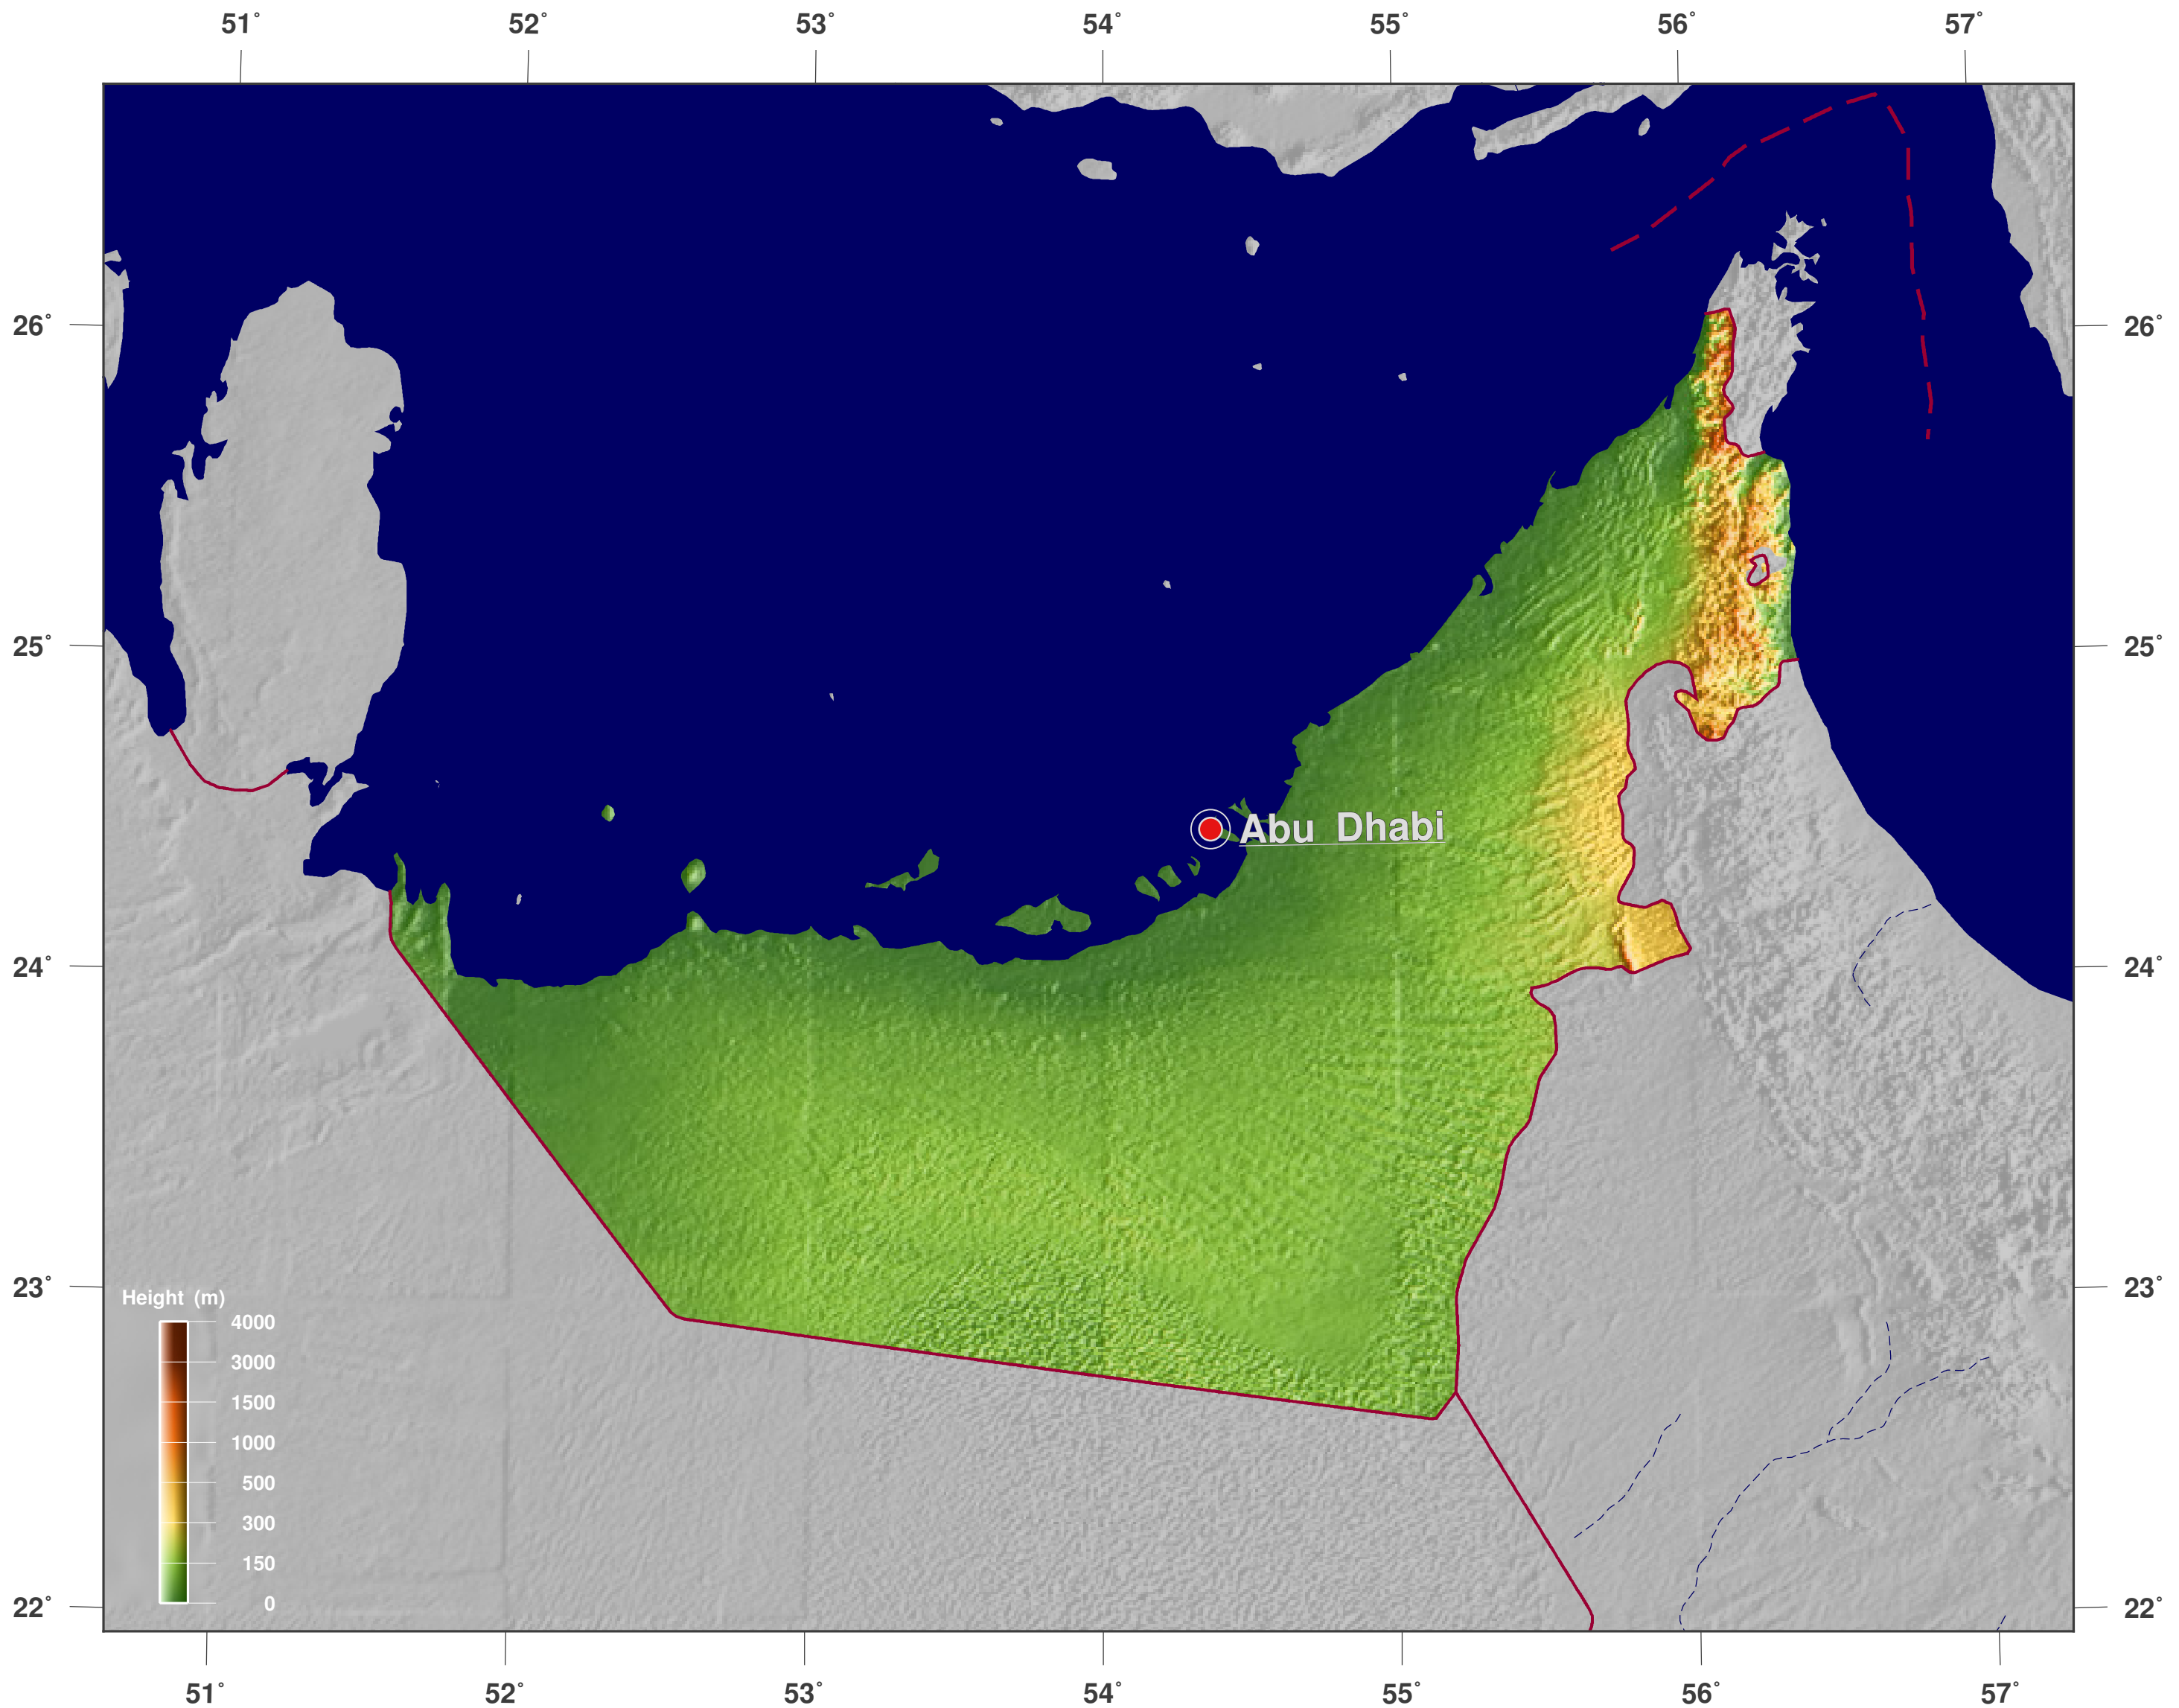

United Arab Emirates: shaded height and relief map

**GINKGO
MAPS**

Map-License:

This map is licensed under the CC-BY-3.0 (<http://creativecommons.org/licenses/by/3.0/deed.en>). Please cite the GinkgoMaps-project and link back (<http://www.ginkgomaps.com>).

Parameter and used data:

Map Projection: Lambert (equal area); Map Center: lat 24.36°; lon 53.98°; vector data: Natural Earth (www.naturalearthdata.com) and GSHHG (www.soest.hawaii.edu/pwessel/gshhg); raster data: Geoware (www.geoware-online.com).