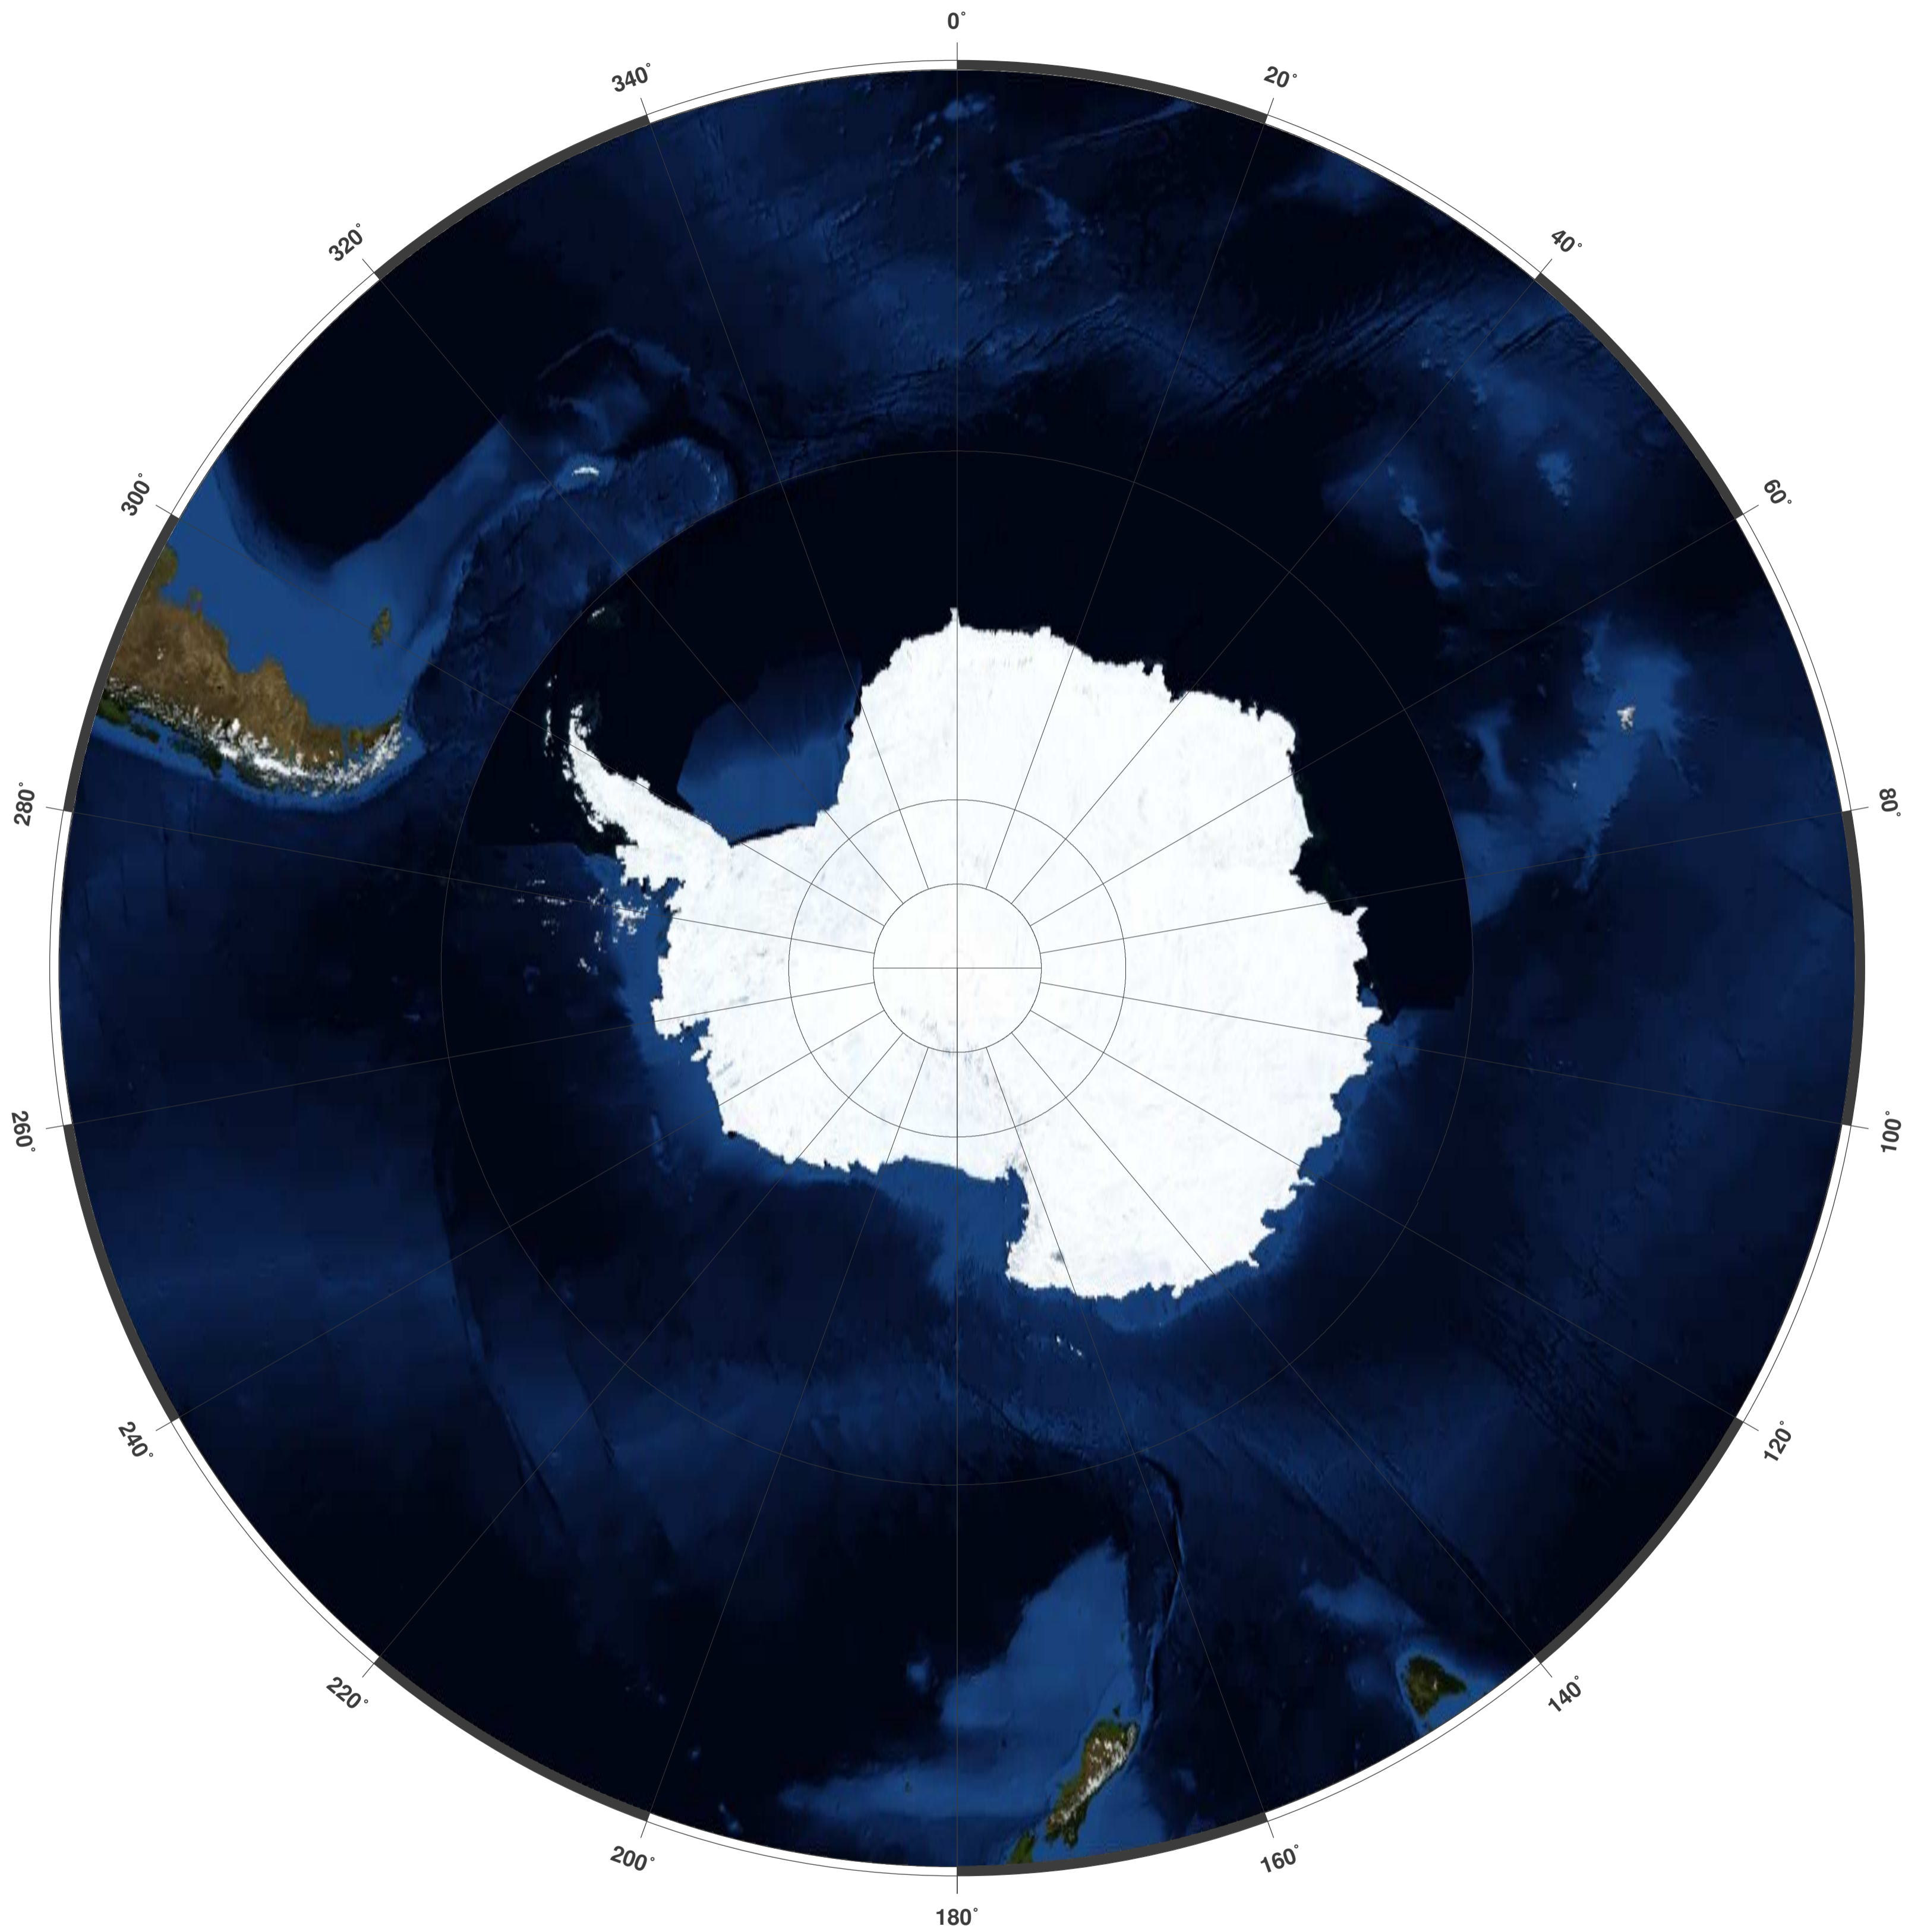

Antarctica: Surface, Bathymetrie and Topography

Map-License:

This map is licensed under the Creative Commons Attribution 3.0 License (<http://creativecommons.org/licenses/by/3.0/>). Please cite the GinkgoMaps-project or link back (<http://www.ginkgomaps.com>).

Parameter and used data:

Map Projection: Polar Stereographic; Map Center: lat -90°; lon 0°; Visualized Data: Satellite image (NASA Blue Marble NG) provided by <http://visibleearth.nasa.gov>