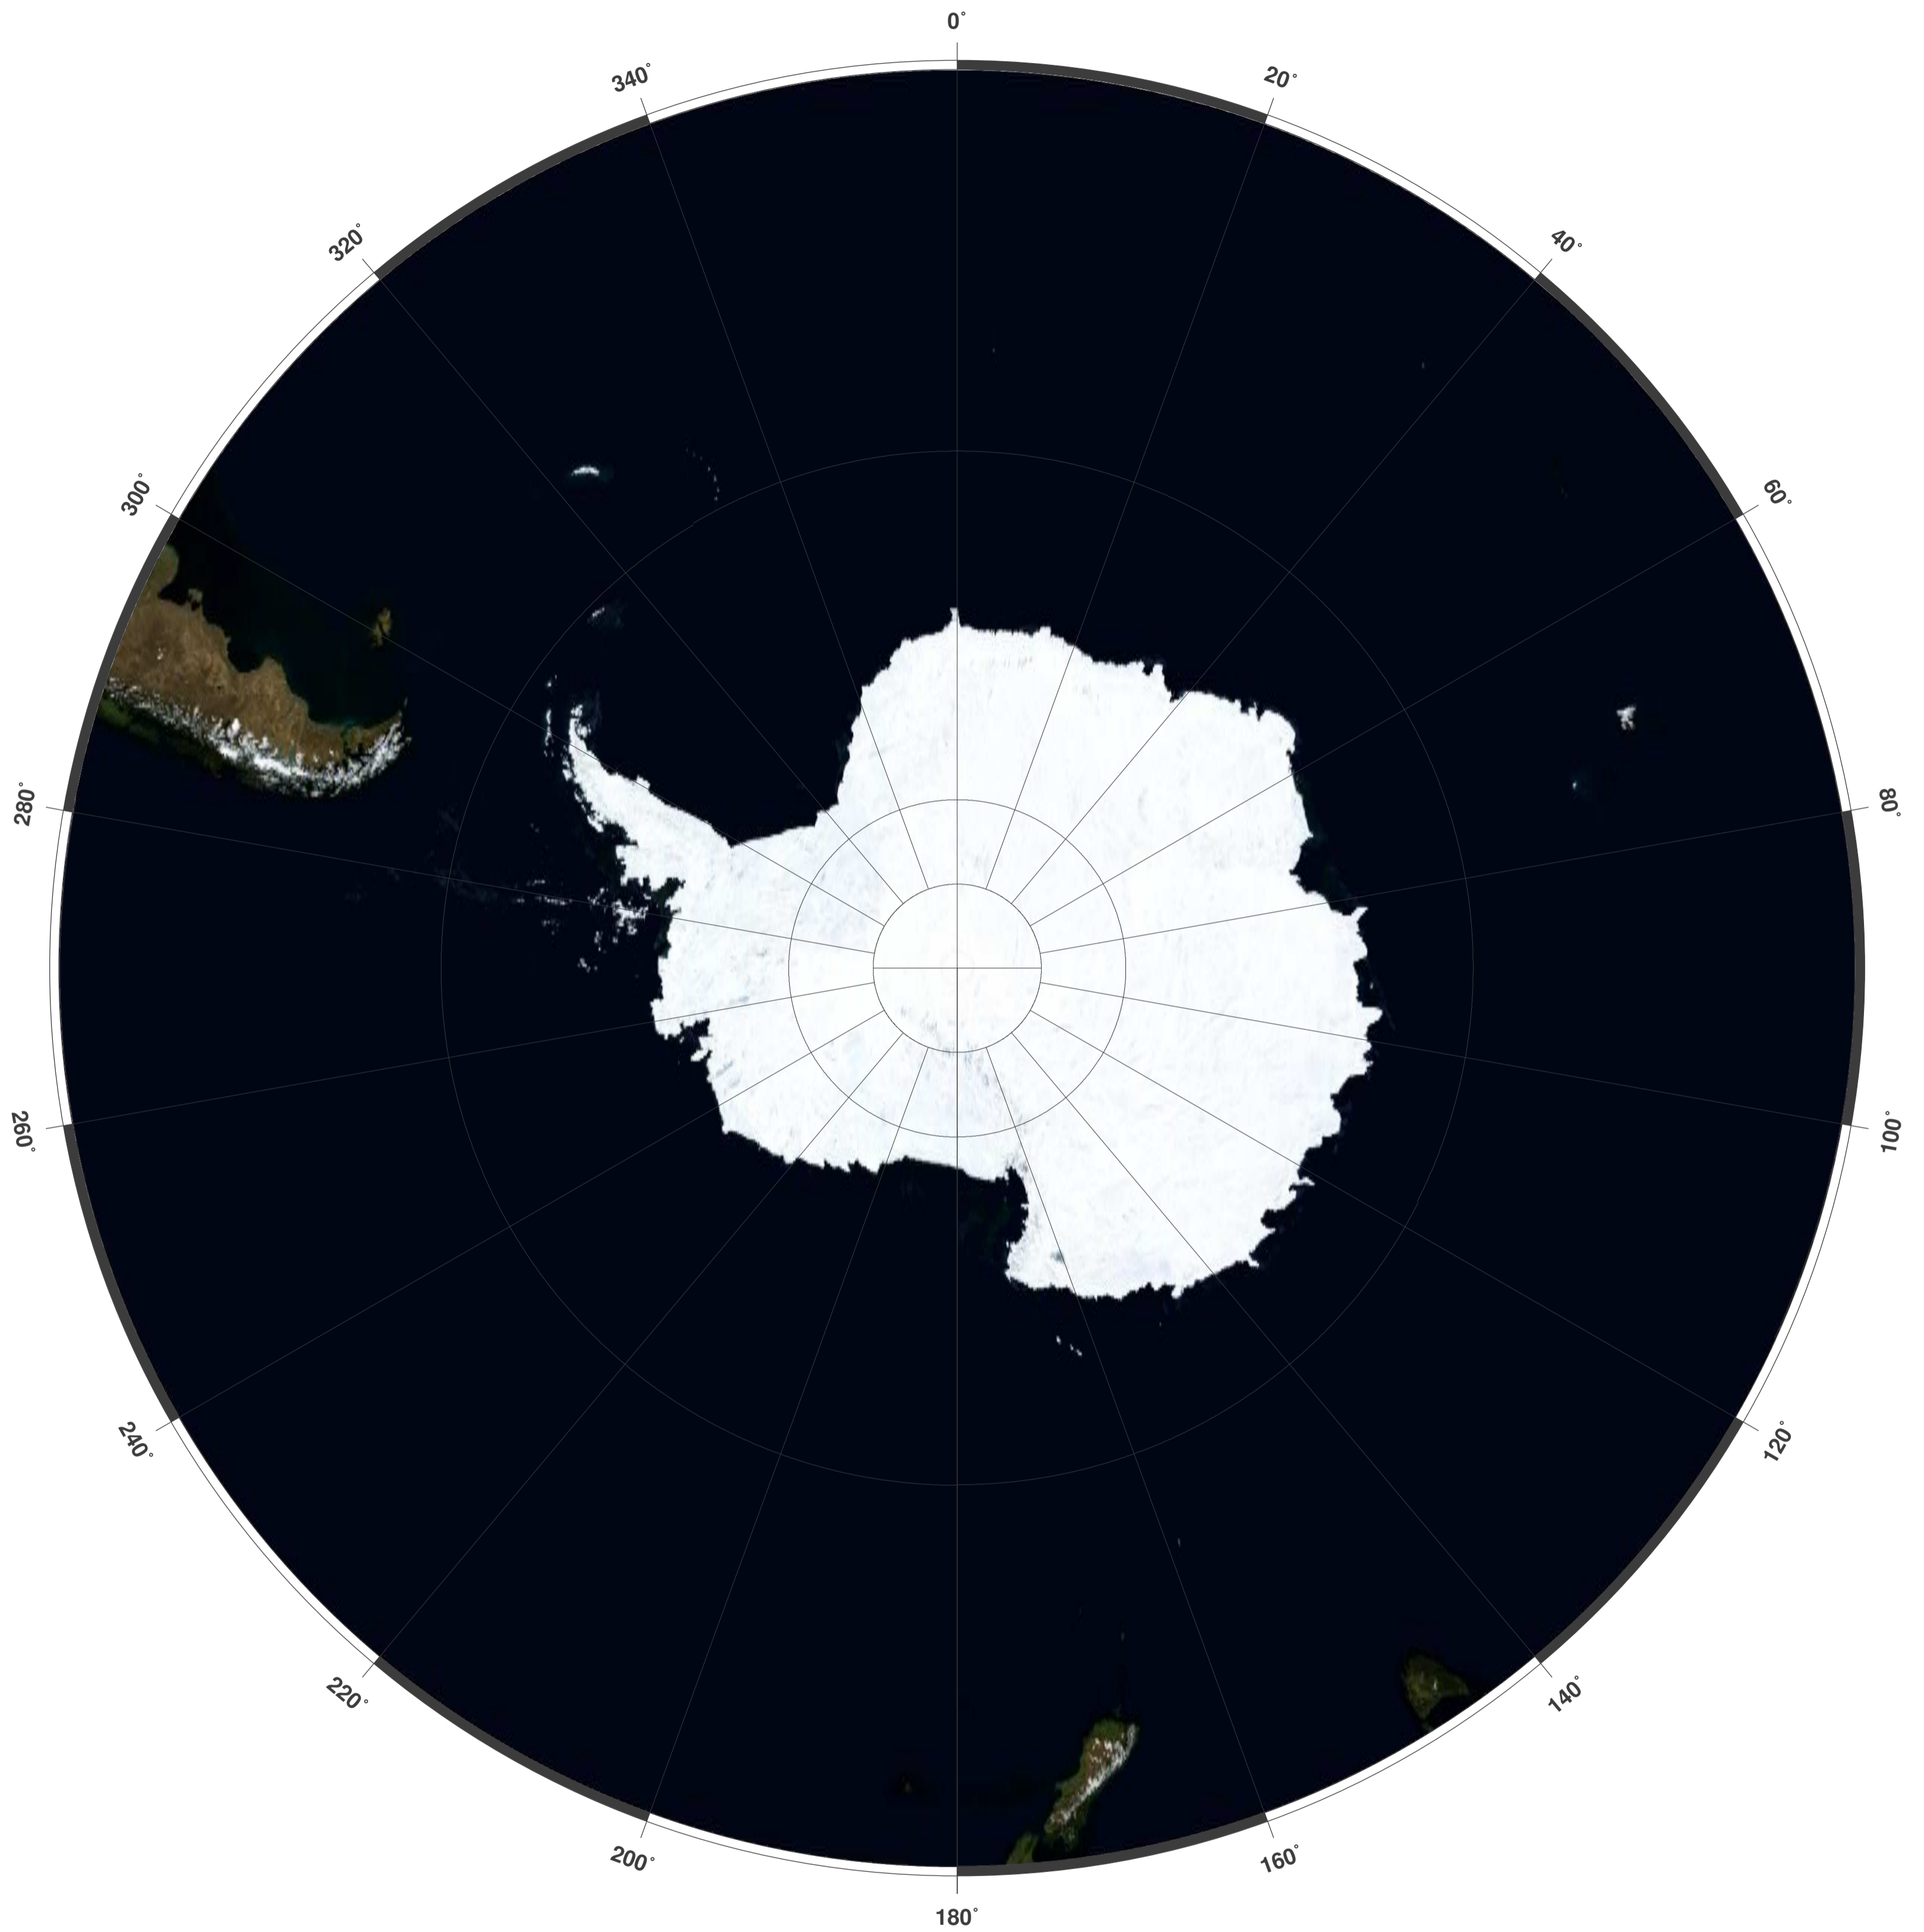

Antarctica: Surface, Shallow Water and Topography

Map-License:

This map is licensed under the Creative Commons Attribution 3.0 License (<http://creativecommons.org/licenses/by/3.0/>). Please cite the GinkgoMaps-project or link back (<http://www.ginkgomaps.com>).

Parameter and used data:

Map Projection: Polar Stereographic; Map Center: lat -90° ; lon 0° ; Visualized Data: Satellite image (NASA Blue Marble NG) provided by <http://visibleearth.nasa.gov>